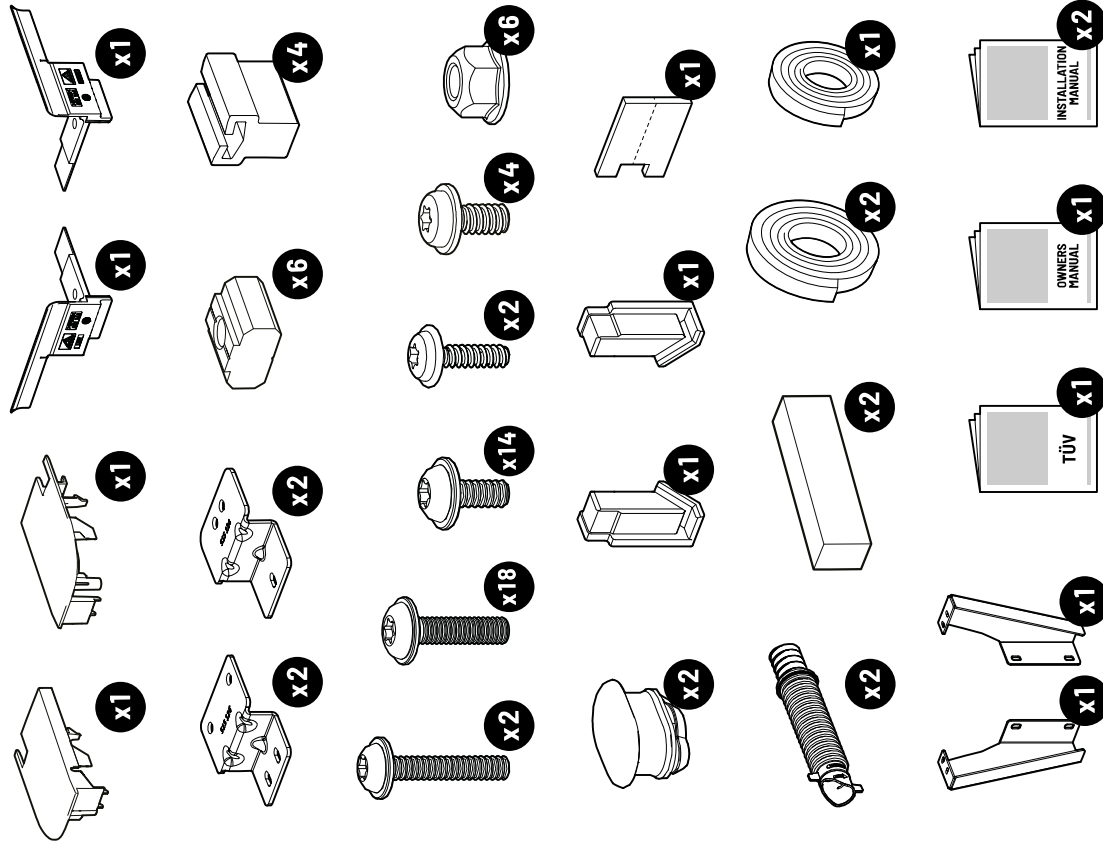

**Ford Ranger (2022-TD / EV0m F010 HB02 + EV0m F011 HB02)**

Position	Bed Size	Part number
1	Double Cab	EVO SPM 505
1	Rep Cab	EVO SPM 505
2	Double Cab	EVO SPM 418
2	Rep Cab	EVO SPM 420
3	Double Cab	EVO SPM 419
3	Rep Cab	EVO SPM 421
4	Double Cab	EVO SPM 605
4	Rep Cab	EVO SPM 606
5	All	EVO SPM 103
6	All	EVO SPM 306
7	All	EVO SPM 203
8	All	EVO SP 016
9	All	EVO SP 009
10	All	EVO Acrm 001
11	All	EVO SP 017

**MOUNTAIN TOP® EV0m**

Spare parts overview for Ford Ranger

Volkswagen Amarok/Aventura (2023-TD / EVOm VW10 HB02)

Position	Bed Size	Part number
1	Double Cab	EVO SPm 590
2	Double Cab	EVO SPm 418
3	Double Cab	EVO SPm 419
4	Double Cab	EVO SPm 605
5	All	EVO SPm 103
6	All	EVO SPm 306
7	All	EVO SPm 203
8	All	EVO SP 016
9	All	EVO SP 009
10	All	EVO Acm 001
11	All	EVO SP 017

**1 Main Kit EVOm**

(Spare part content may vary between vehicle models)

Xm05

**2**

**Side Profile Complete Right EV0m**

Xm04

**4**

**Slide rails EV0m**