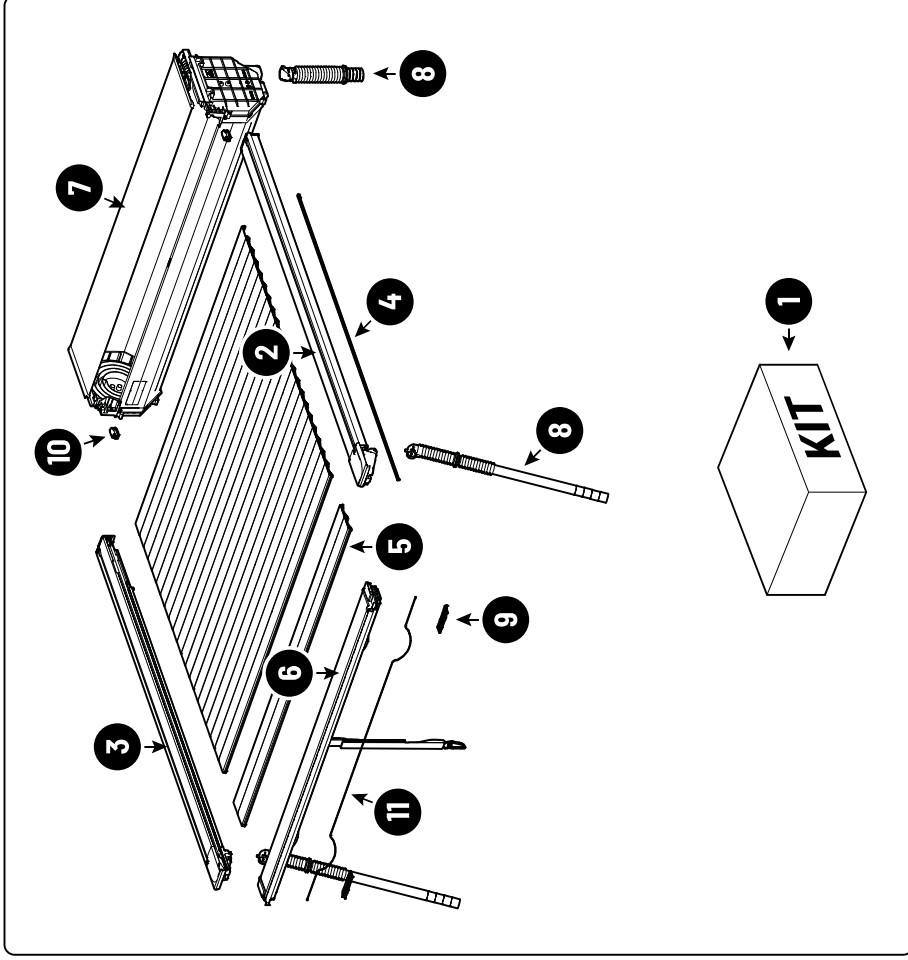

**Ford Ranger (2022-TD / EV0m F010 HB02 + EV0m F011 HB02)**

Position	Bed Size	Part number
1	Double Cab	EVO SPM 505
1	Rep Cab	EVO SPM 505
2	Double Cab	EVO SPM 418
2	Rep Cab	EVO SPM 420
3	Double Cab	EVO SPM 419
3	Rep Cab	EVO SPM 421
4	Double Cab	EVO SPM 605
4	Rep Cab	EVO SPM 606
5	All	EVO SPM 103
6	All	EVO SPM 306
7	All	EVO SPM 203
8	All	EVO SP 016
9	All	EVO SP 009
10	All	EVO Acrm 001
11	All	EVO SP 017

**MOUNTAIN TOP® EV0m**

Spare parts overview for Ford Ranger

Volkswagen Amarok/Aventura (2023-TD / EVOm VW10 HB02)

Position	Bed Size	Part number
1	Double Cab	EVO SPm 590
2	Double Cab	EVO SPm 418
3	Double Cab	EVO SPm 419
4	Double Cab	EVO SPm 605
5	All	EVO SPm 103
6	All	EVO SPm 306
7	All	EVO SPm 203
8	All	EVO SP 016
9	All	EVO SP 009
10	All	EVO Acm 001
11	All	EVO SP 017

**1 Main Kit EVOm**

(Spare part content may vary between vehicle models)

Xm05

**2**

**Side Profile Complete Right EV0m**

Xm04

**4**

**Slide rails EV0m**