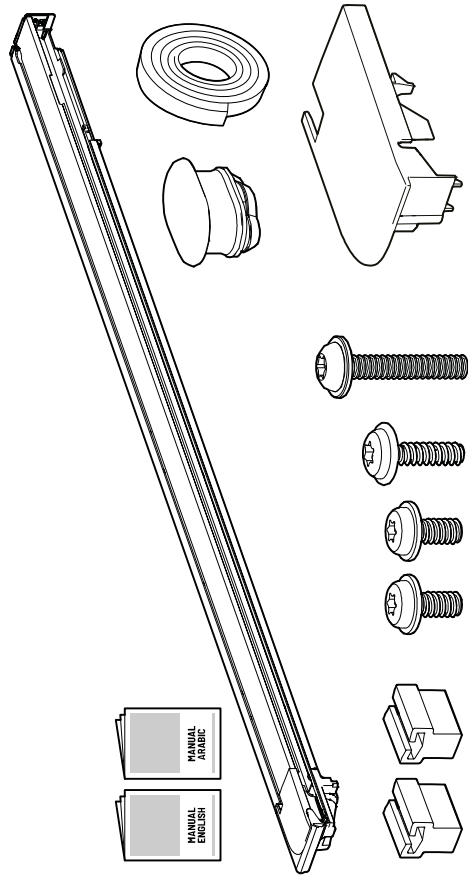

**Ford Ranger (2022-TD / EV0m F010 HB02 + EV0m F011 HB02)**

Position	Bed Size	Part number
1	Double Cab	EVO SPM 505
1	Rep Cab	EVO SPM 505
2	Double Cab	EVO SPM 418
2	Rep Cab	EVO SPM 420
3	Double Cab	EVO SPM 419
3	Rep Cab	EVO SPM 421
4	Double Cab	EVO SPM 605
4	Rep Cab	EVO SPM 606
5	All	EVO SPM 103
6	All	EVO SPM 306
7	All	EVO SPM 203
8	All	EVO SP 016
9	All	EVO SP 009
10	All	EVO Acrm 001
11	All	EVO SP 017

**MOUNTAIN TOP® EV0m**

Spare parts overview for Ford Ranger

Volkswagen Amarok/Aventura (2023-TD / EVOm VW10 HB02)

Position	Bed Size	Part number
1	Double Cab	EVO SPm 590
2	Double Cab	EVO SPm 418
3	Double Cab	EVO SPm 419
4	Double Cab	EVO SPm 605
5	All	EVO SPm 103
6	All	EVO SPm 306
7	All	EVO SPm 203
8	All	EVO SP 016
9	All	EVO SP 009
10	All	EVO Acm 001
11	All	EVO SP 017

**1 Main Kit EVOm**

(Spare part content may vary between vehicle models)

Xm05

**2**

**Side Profile Complete Right EV0m**

Xm04

**4**

**Slide rails EV0m**

Xm06

**3**

**Side Profile Complete Left EV0m**

Xm04

**5**

**Lamella x2 set EV0**

Xm01