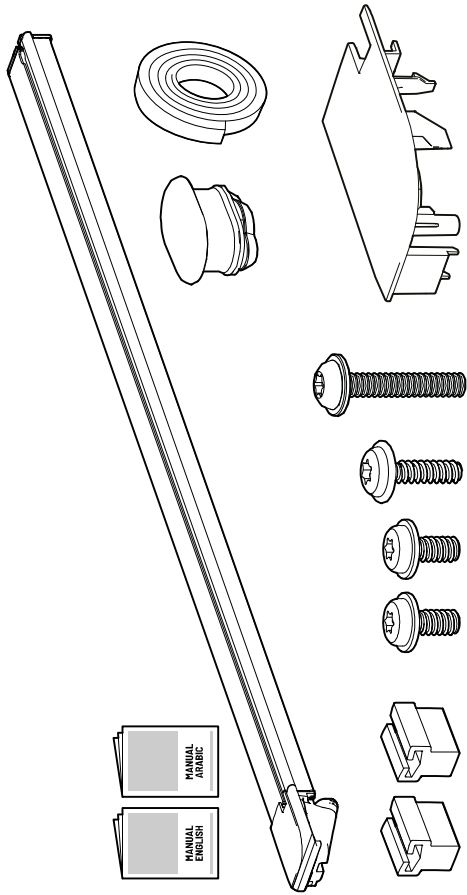

**Ford Ranger (2022-TD / EV0m F010 HB02 + EV0m F011 HB02)**

Position	Bed Size	Part number
1	Double Cab	EVO SPM 505
1	Rep Cab	EVO SPM 505
2	Double Cab	EVO SPM 418
2	Rep Cab	EVO SPM 420
3	Double Cab	EVO SPM 419
3	Rep Cab	EVO SPM 421
4	Double Cab	EVO SPM 605
4	Rep Cab	EVO SPM 606
5	All	EVO SPM 103
6	All	EVO SPM 306
7	All	EVO SPM 203
8	All	EVO SP 016
9	All	EVO SP 009
10	All	EVO Acrm 001
11	All	EVO SP 017

**MOUNTAIN TOP® EV0m**

Spare parts overview for Ford Ranger

Volkswagen Amarok/Aventura (2023-TD / EVOm VW10 HB02)

Position	Bed Size	Part number
1	Double Cab	EVO SPm 590
2	Double Cab	EVO SPm 418
3	Double Cab	EVO SPm 419
4	Double Cab	EVO SPm 605
5	All	EVO SPm 103
6	All	EVO SPm 306
7	All	EVO SPm 203
8	All	EVO SP 016
9	All	EVO SP 009
10	All	EVO Acm 001
11	All	EVO SP 017

**1 Main Kit EVOm**

(Spare part content may vary between vehicle models)

Xm05

**2**

**Side Profile Complete Right EV0m**

Xm04

**4**

**Slide rails EV0m**

Xm06

**3**

**Side Profile Complete Left EV0m**

Xm04

**5**

**Lamella x2 set EV0**

Xm01