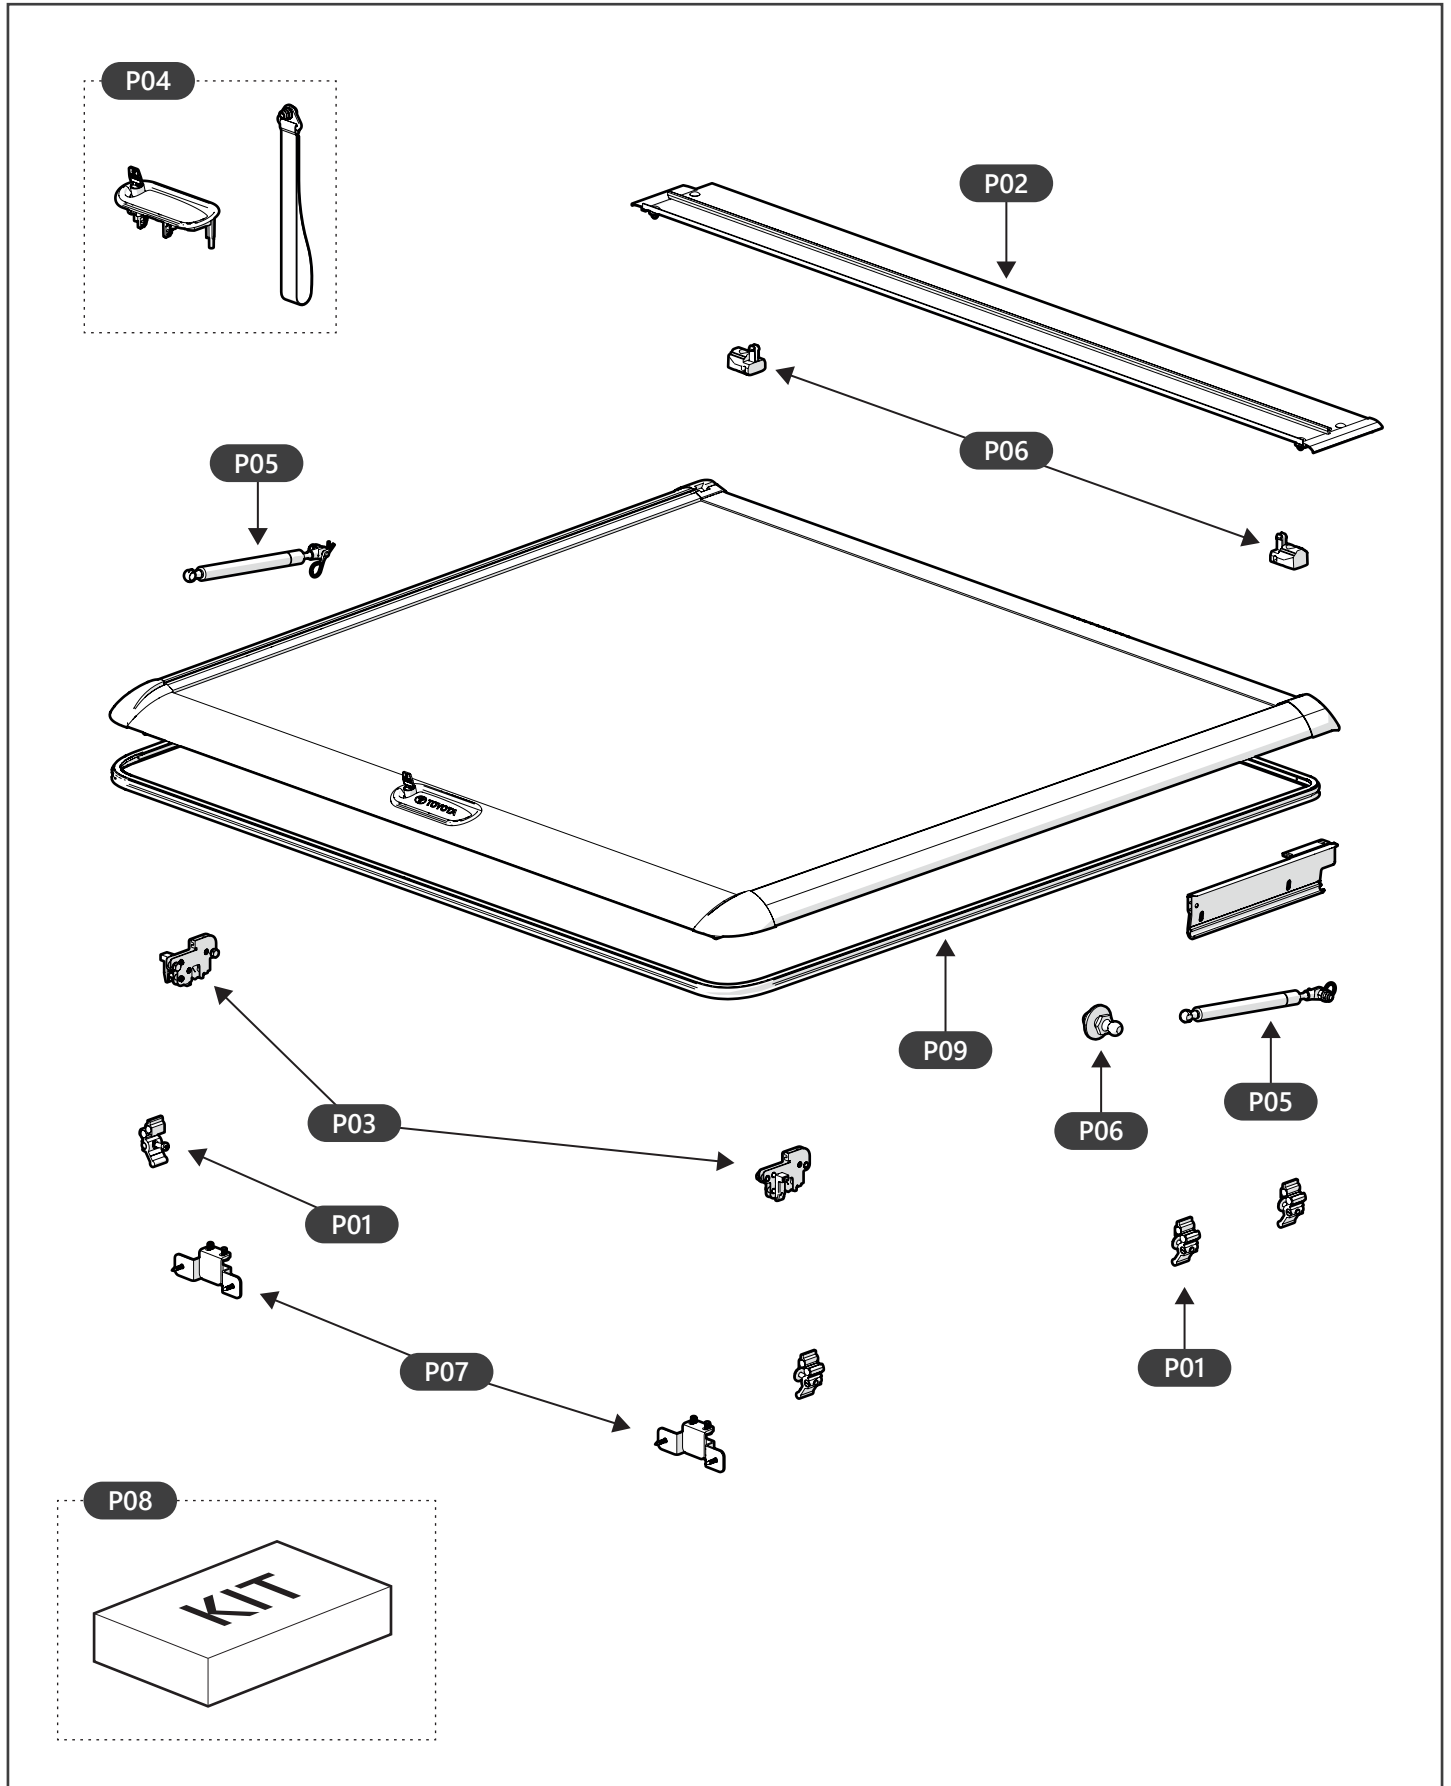

Mountain Top 2

Spare parts

Mountain Top 2

Spare parts

P01

P01aF (front) x 1
P01aR (rear) x 1
TOYOTA (Original)

P01b x 1
NISSAN

P01c x 1
ISUZU

x 2

x 2

x 8

x 2

5 x 1m

The contents of the kit may vary for different car models

Mountain Top 2

Spare parts