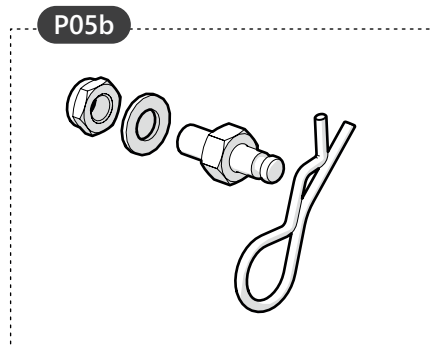

Mountain Top 2

Spare parts

P04

P05