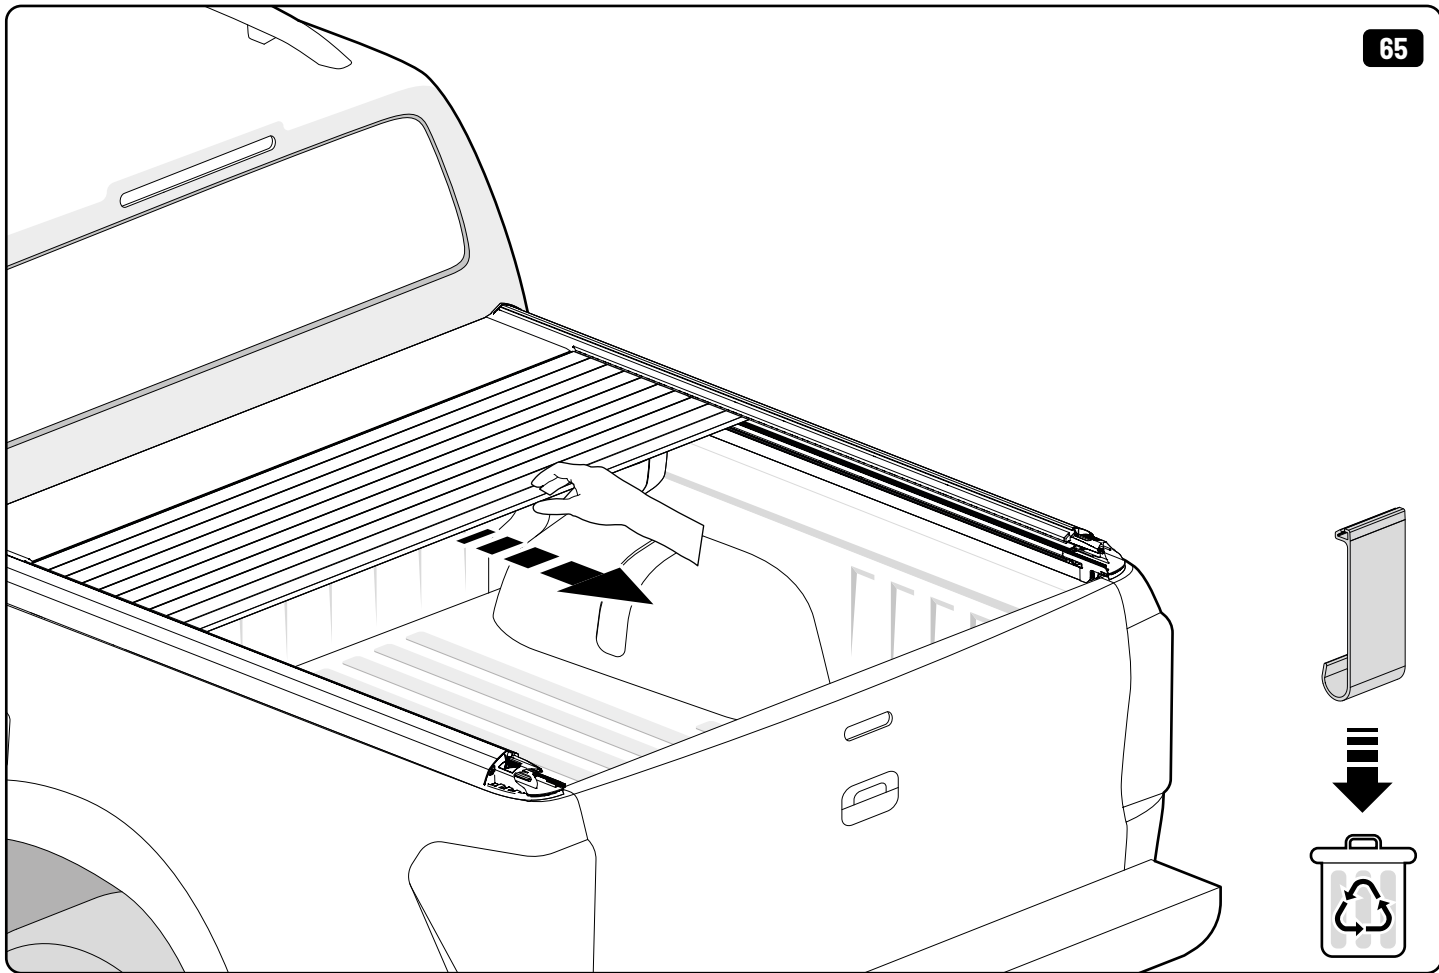

36

Only to be installed by authorized personnel

x6

 **LOCTITE 243**

 Reset

 Reset

Steps	Page	Done by
Mounting rubber cross	9	
Mounting gliding rail in canister	14-15	
Holes for drain	23-24	
Width + Cross measurement	35+36	
Tightening the clamp screw	37	
Mounting drain	45	