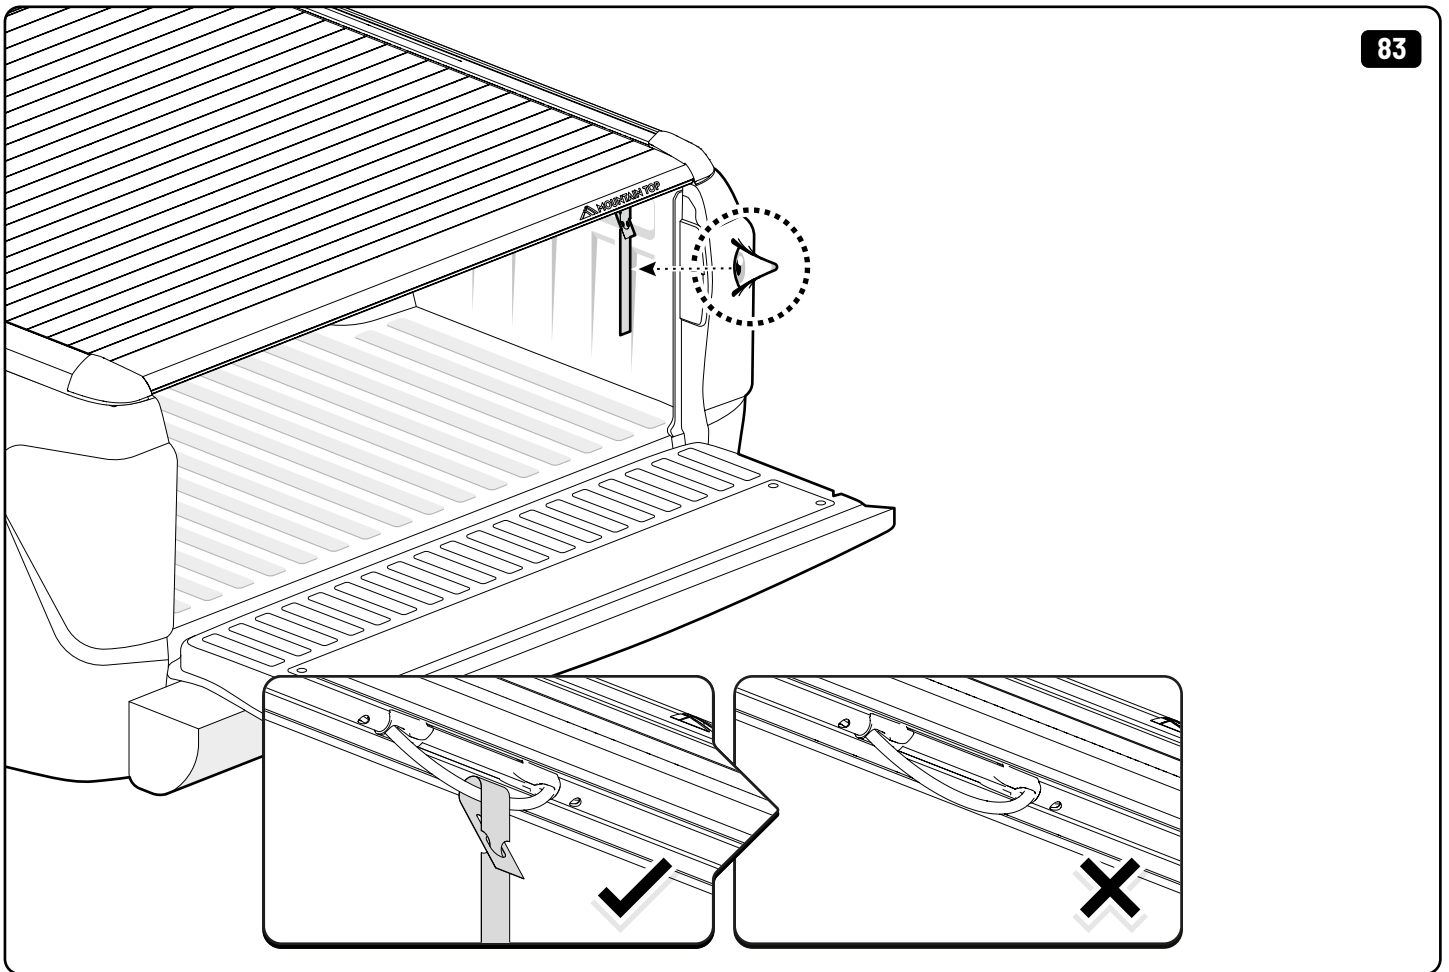

36

Only to be installed by authorized personnel

x6

 **LOCTITE 243**

 Reset

 Reset

Steps	Page	Done by
Mounting rubber cross	9	
Mounting gliding rail in canister	14-15	
Holes for drain	23-24	
Width + Cross measurement	35+36	
Tightening the clamp screw	37	
Mounting drain	45	