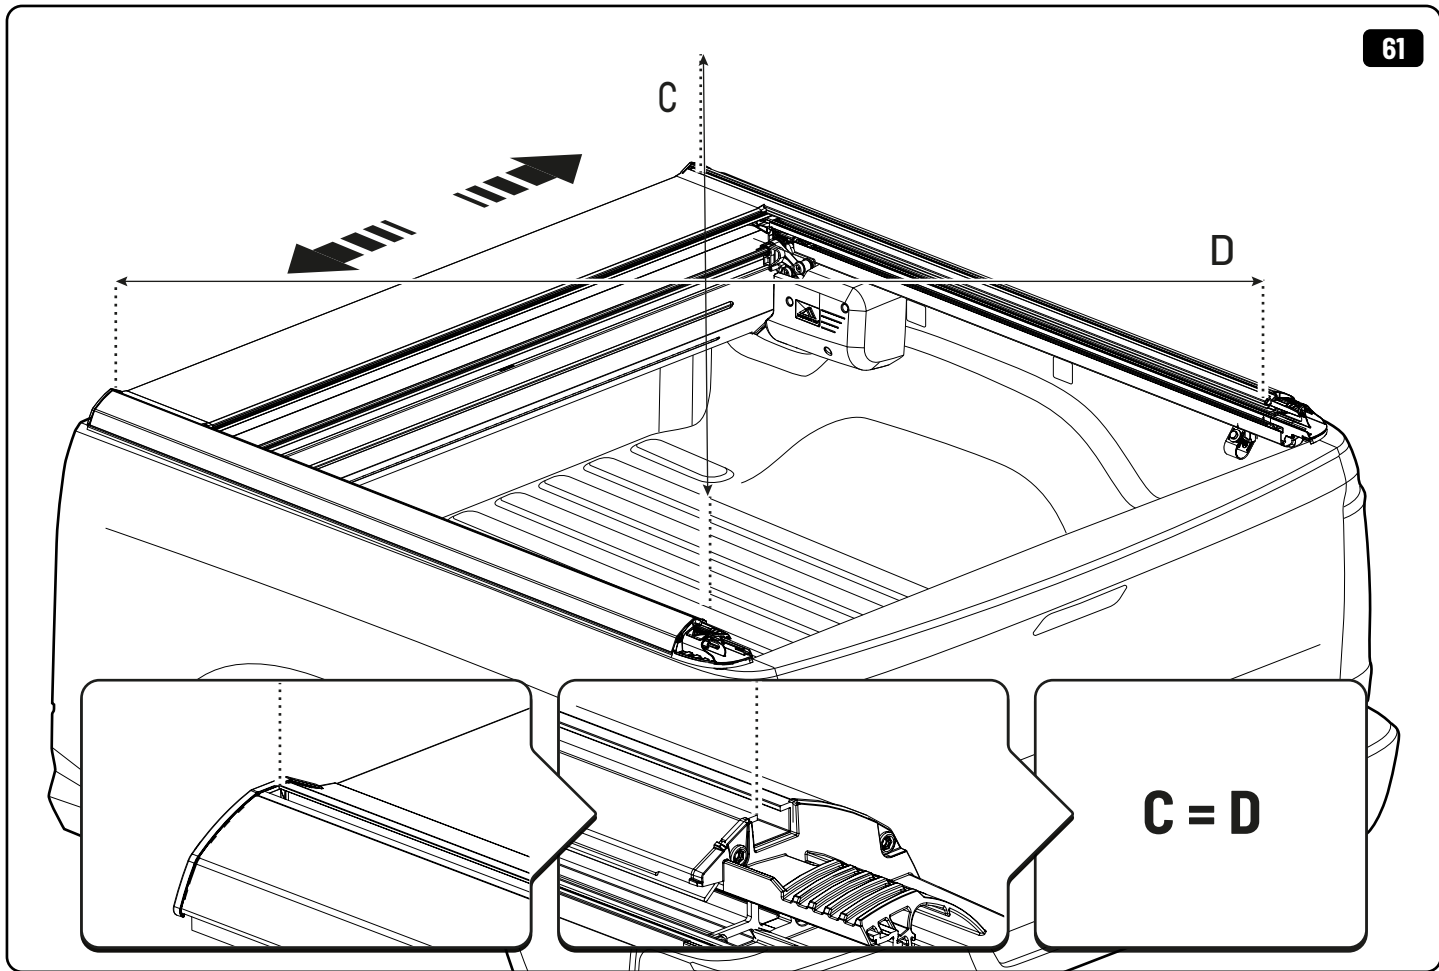

36

Only to be installed by authorized personnel

x6

 **LOCTITE 243**

 Reset

 Reset

Steps	Page	Done by
Mounting rubber cross	9	
Mounting gliding rail in canister	14-15	
Holes for drain	23-24	
Width + Cross measurement	35+36	
Tightening the clamp screw	37	
Mounting drain	45	