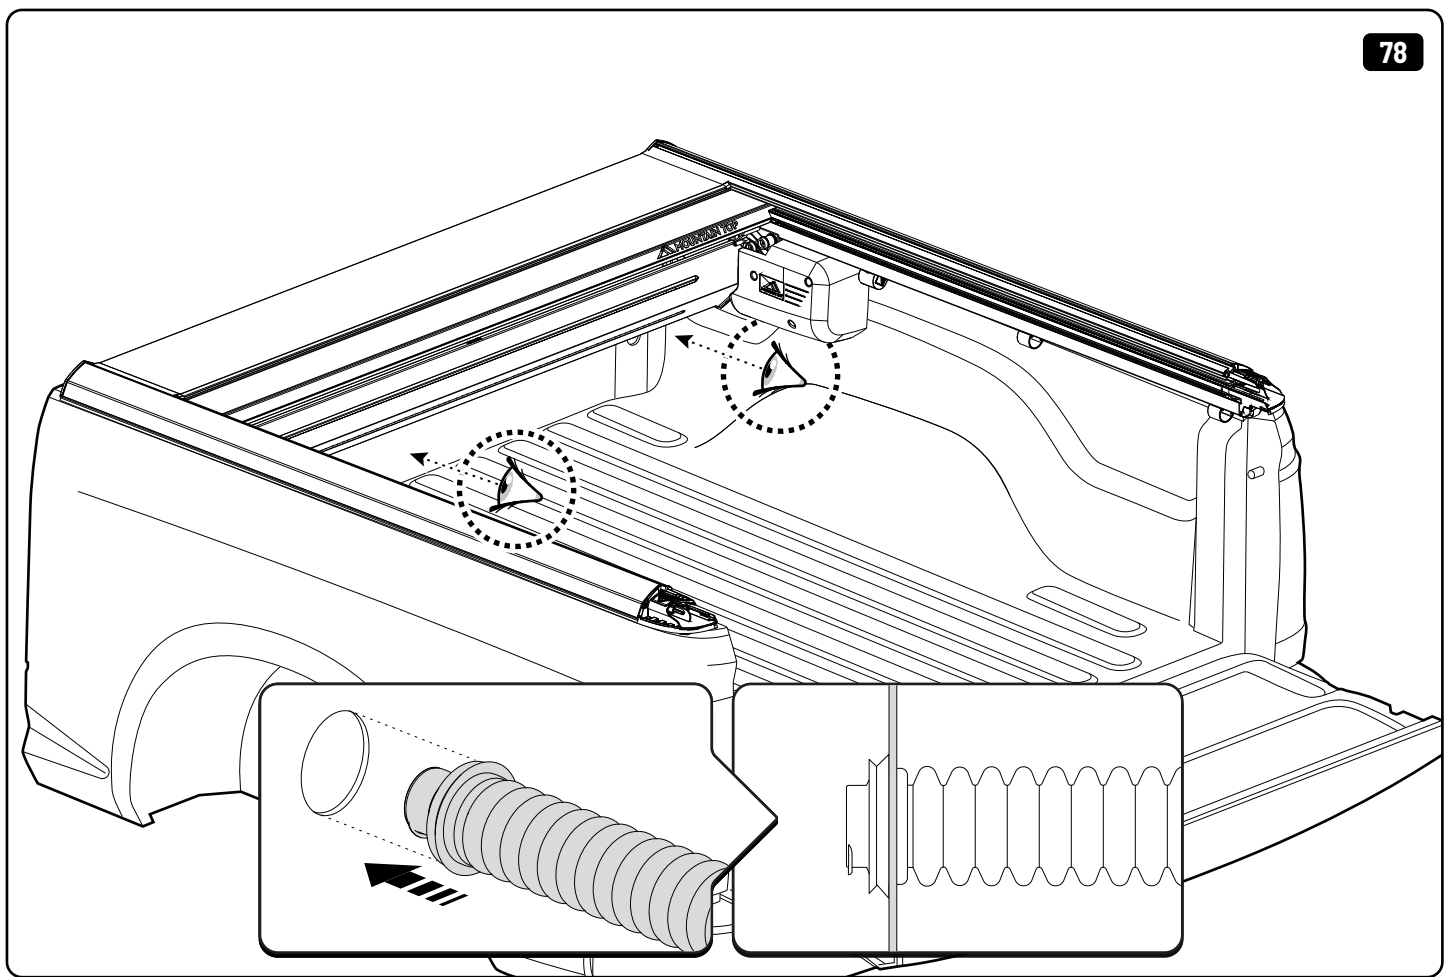

36

Only to be installed by authorized personnel

x6

 **LOCTITE 243**

 Reset

 Reset

Steps	Page	Done by
Mounting rubber cross	9	
Mounting gliding rail in canister	14-15	
Holes for drain	23-24	
Width + Cross measurement	35+36	
Tightening the clamp screw	37	
Mounting drain	45	