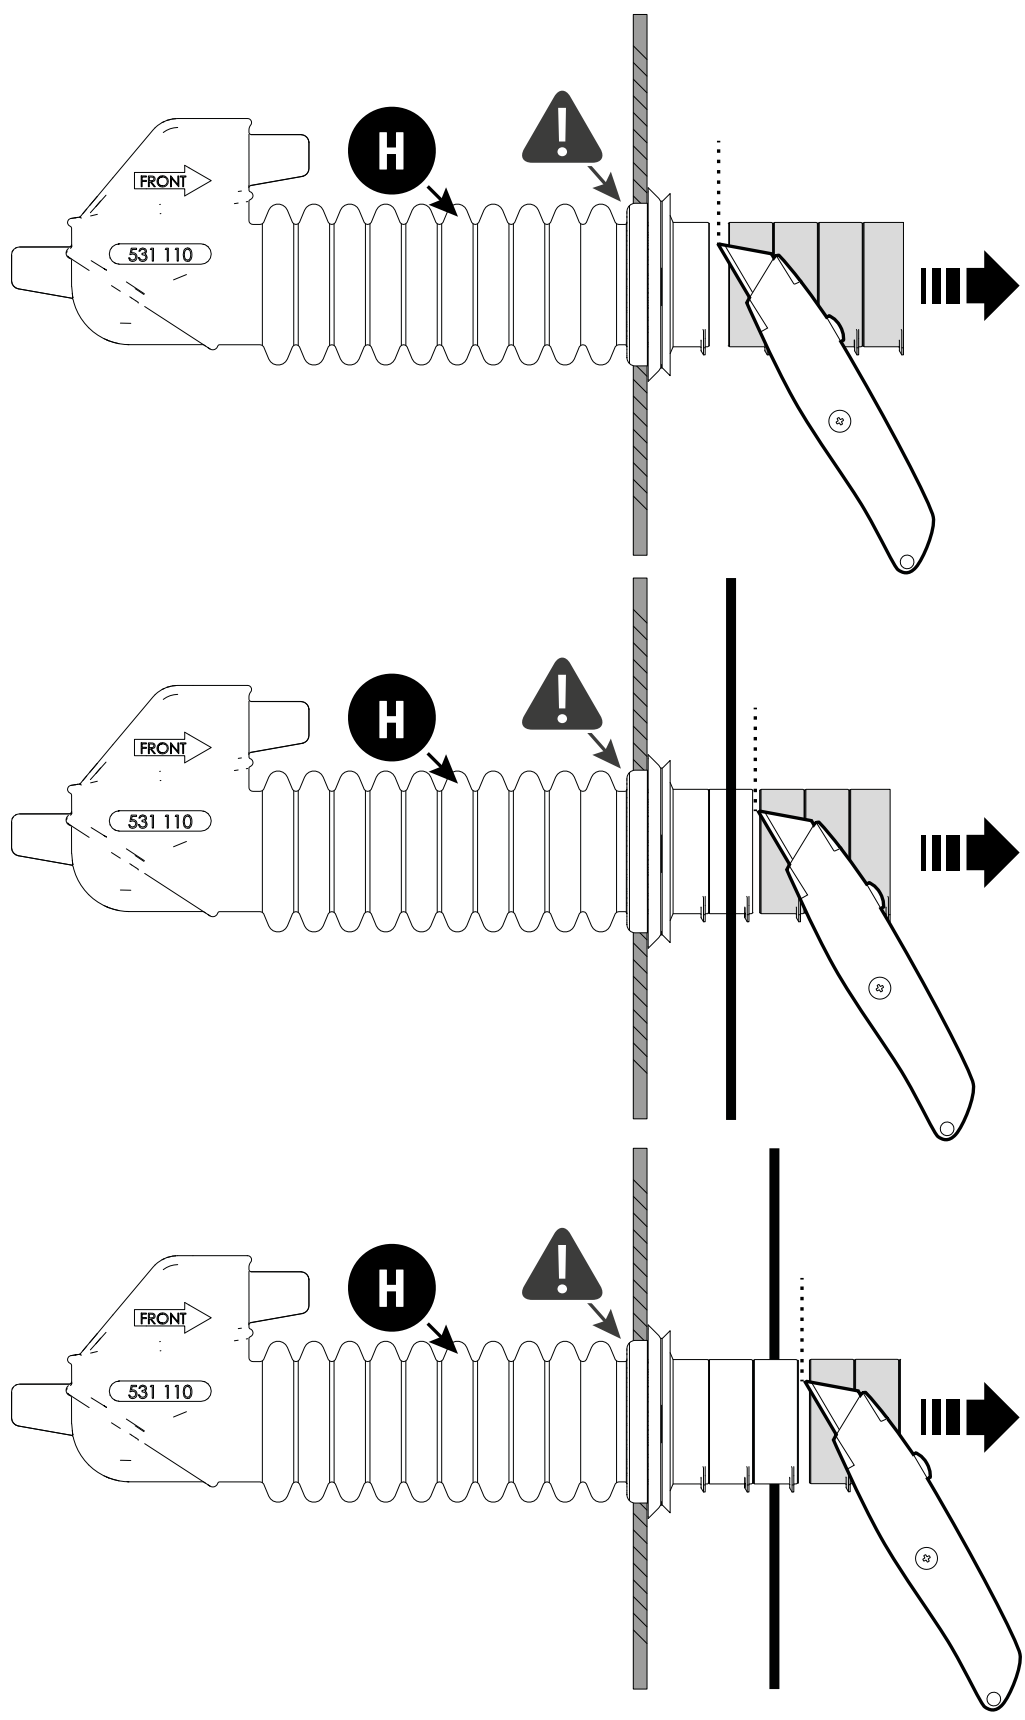

36

Only to be installed by authorized personnel

x6

 **LOCTITE 243**

 Reset

 Reset

Steps	Page	Done by
Mounting rubber cross	9	
Mounting gliding rail in canister	14-15	
Holes for drain	23-24	
Width + Cross measurement	35+36	
Tightening the clamp screw	37	
Mounting drain	45	