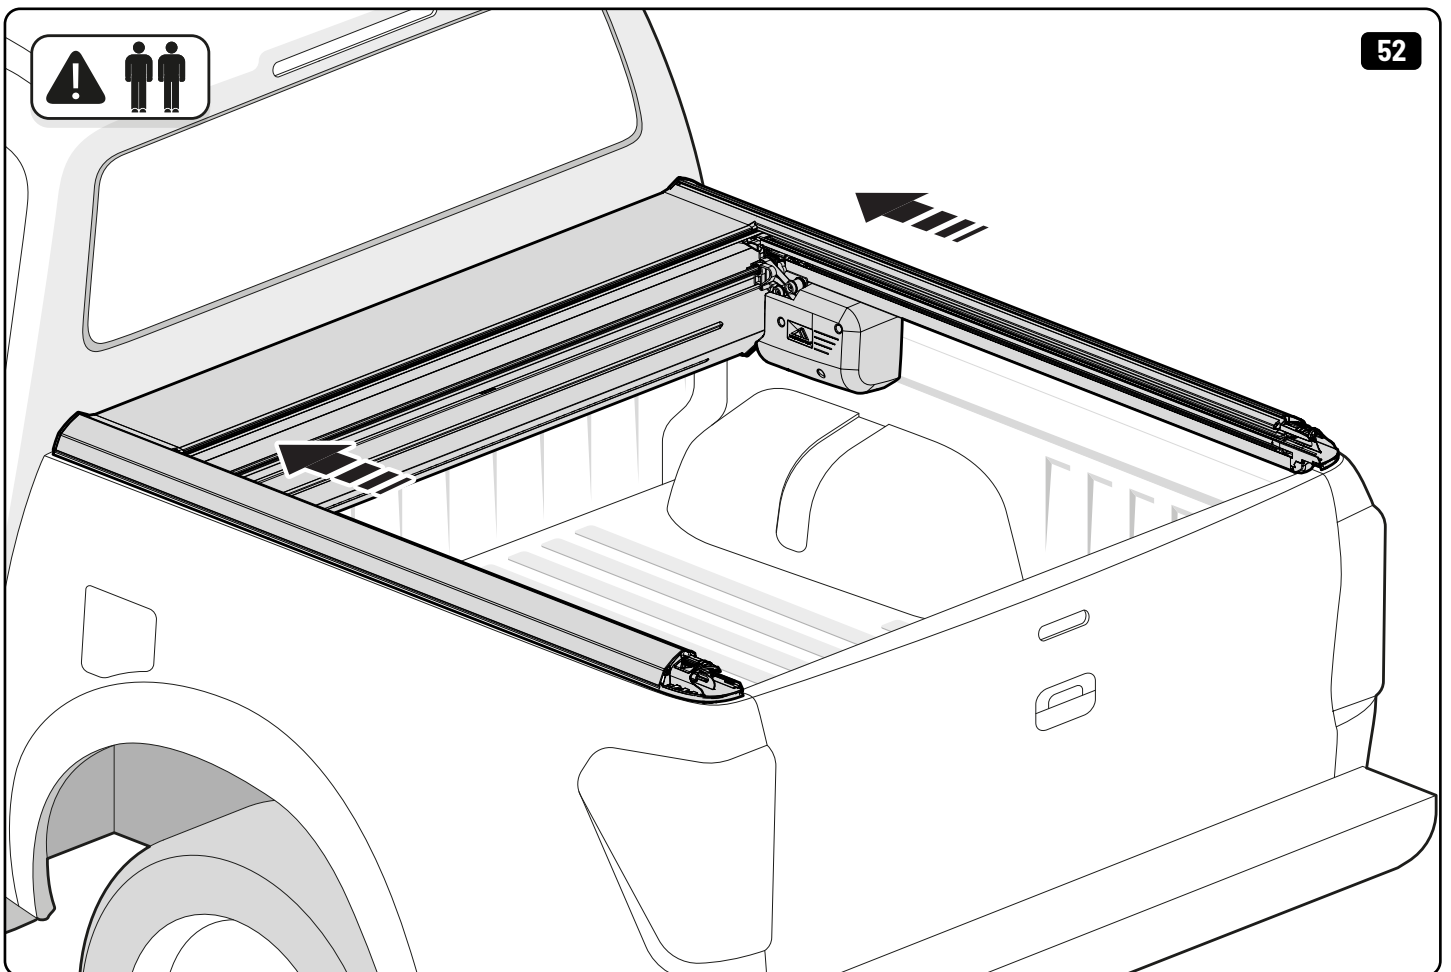

36

Only to be installed by authorized personnel

x6

 **LOCTITE 243**

 Reset

 Reset

Steps	Page	Done by
Mounting rubber cross	9	
Mounting gliding rail in canister	14-15	
Holes for drain	23-24	
Width + Cross measurement	35+36	
Tightening the clamp screw	37	
Mounting drain	45	