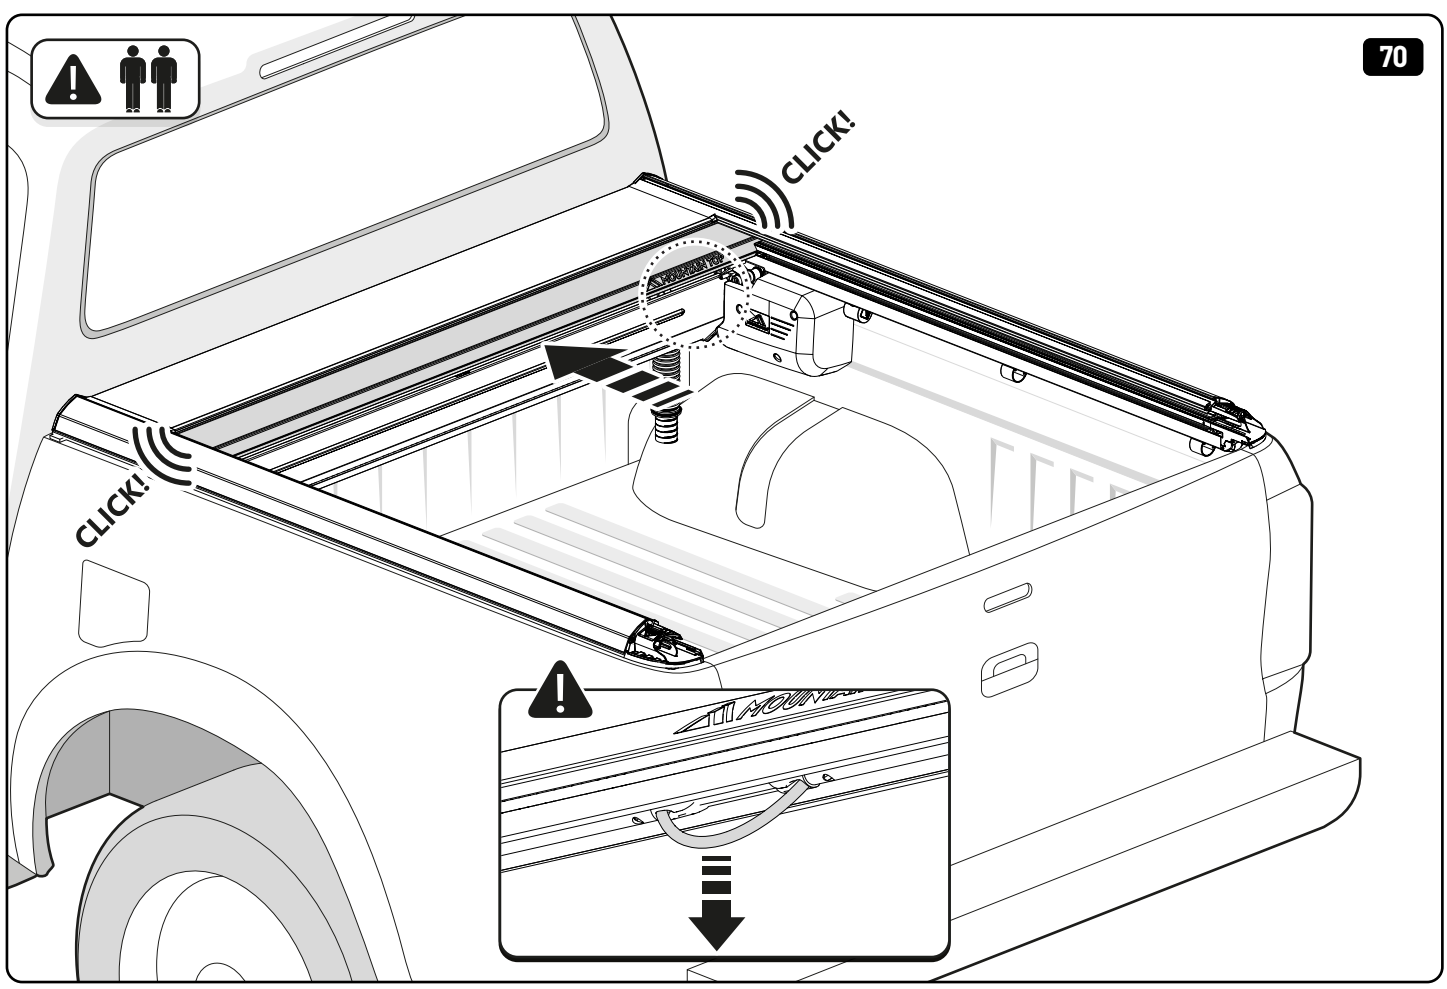

36

Only to be installed by authorized personnel

x6

 **LOCTITE 243**

 Reset

 Reset

Steps	Page	Done by
Mounting rubber cross	9	
Mounting gliding rail in canister	14-15	
Holes for drain	23-24	
Width + Cross measurement	35+36	
Tightening the clamp screw	37	
Mounting drain	45	