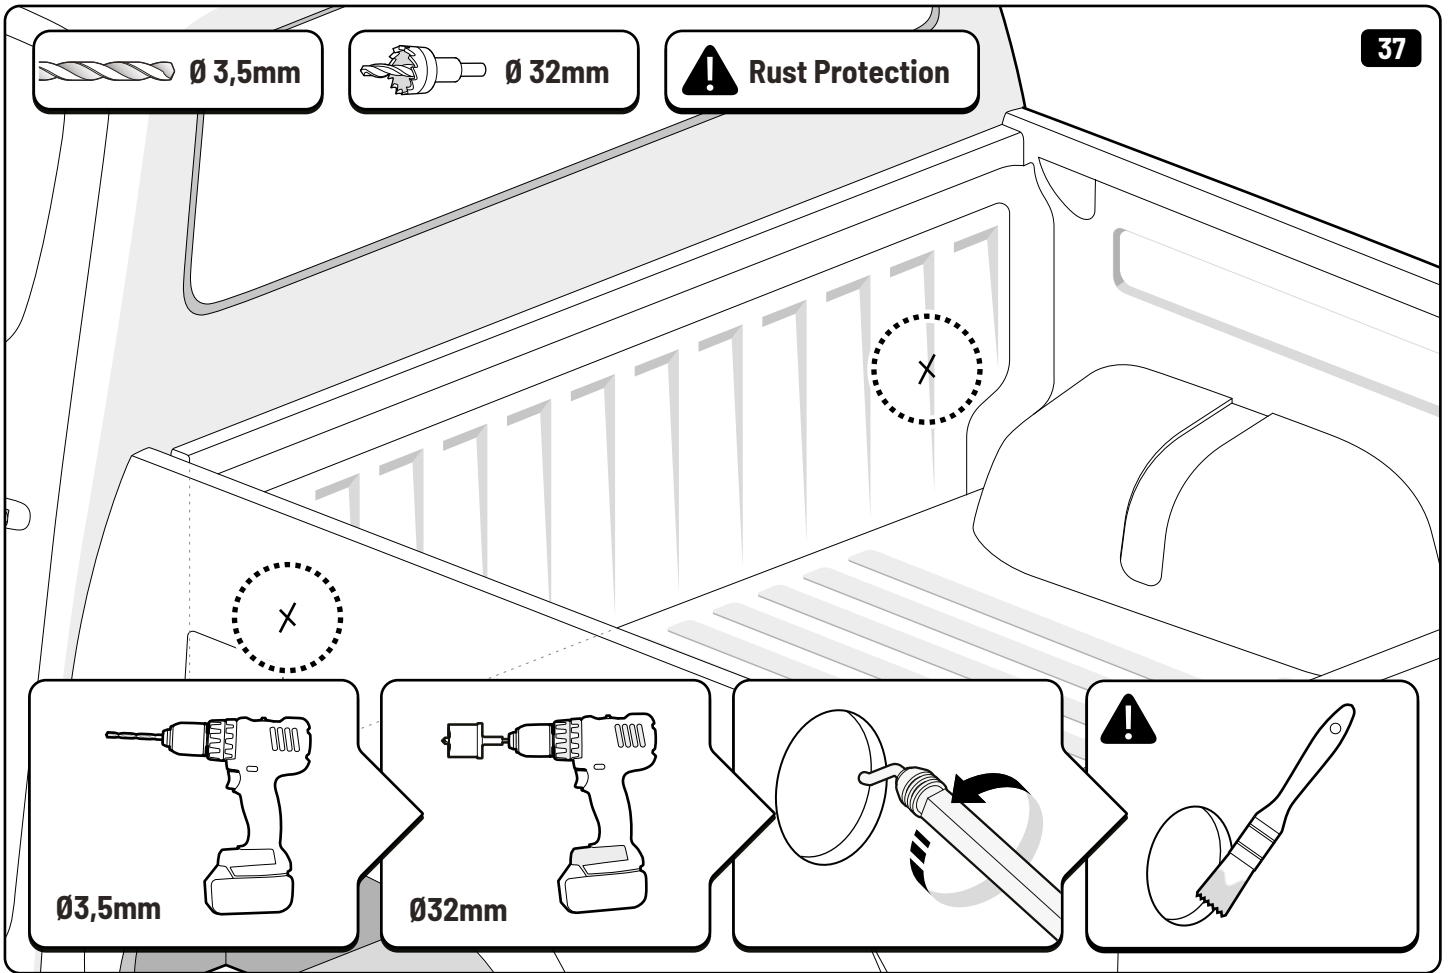

36

Only to be installed by authorized personnel

x6

 **LOCTITE 243**

 Reset

 Reset

Steps	Page	Done by
Mounting rubber cross	9	
Mounting gliding rail in canister	14-15	
Holes for drain	23-24	
Width + Cross measurement	35+36	
Tightening the clamp screw	37	
Mounting drain	45	