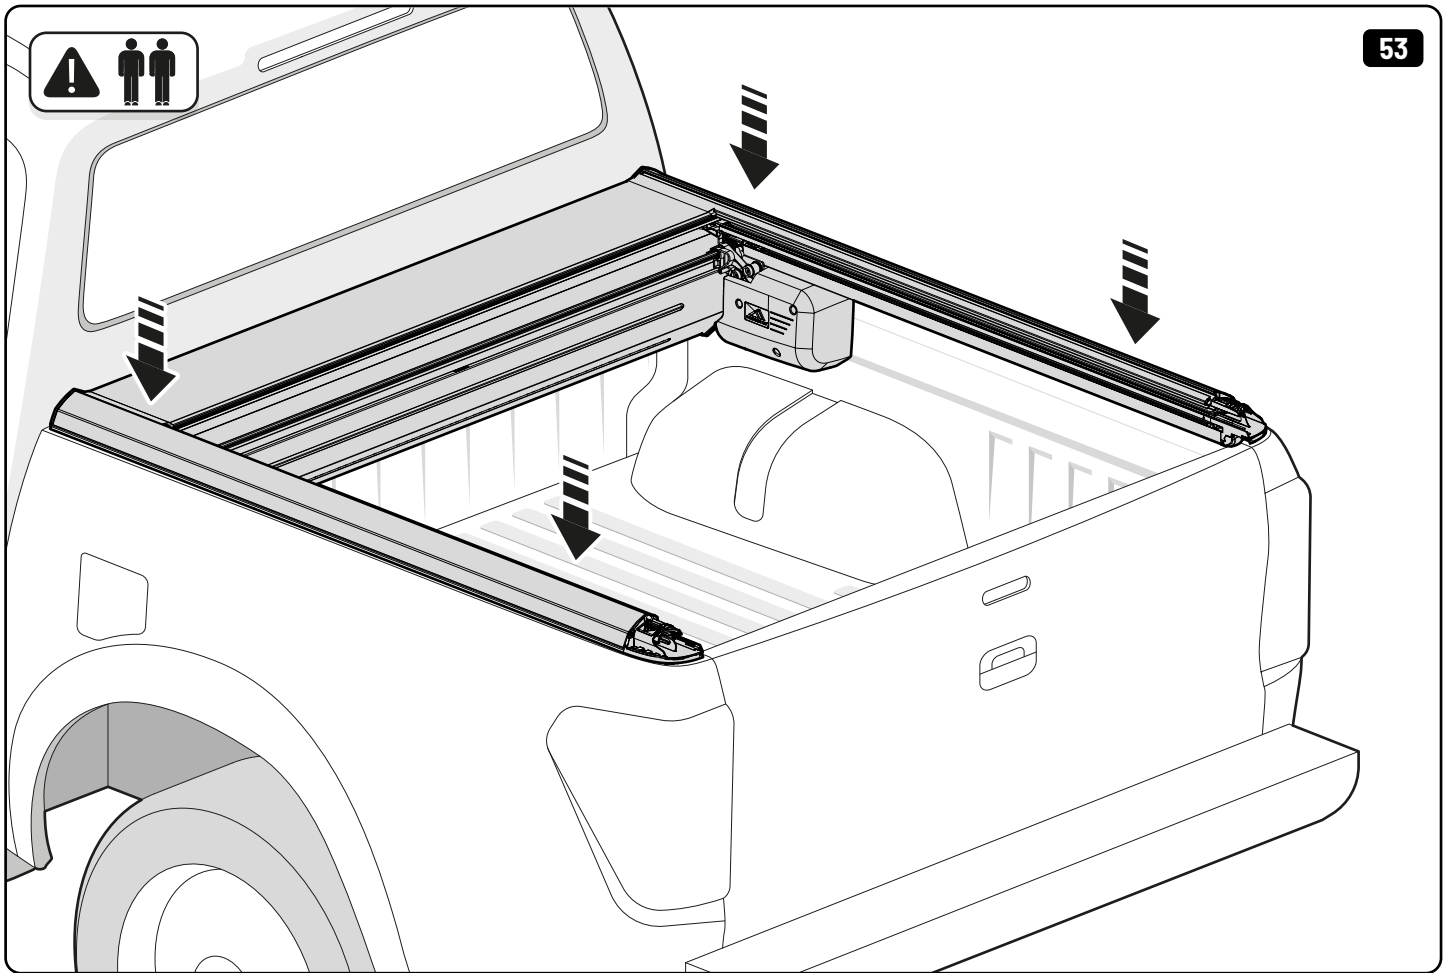

36

Only to be installed by authorized personnel

x6

 **LOCTITE 243**

 Reset

 Reset

Steps	Page	Done by
Mounting rubber cross	9	
Mounting gliding rail in canister	14-15	
Holes for drain	23-24	
Width + Cross measurement	35+36	
Tightening the clamp screw	37	
Mounting drain	45	