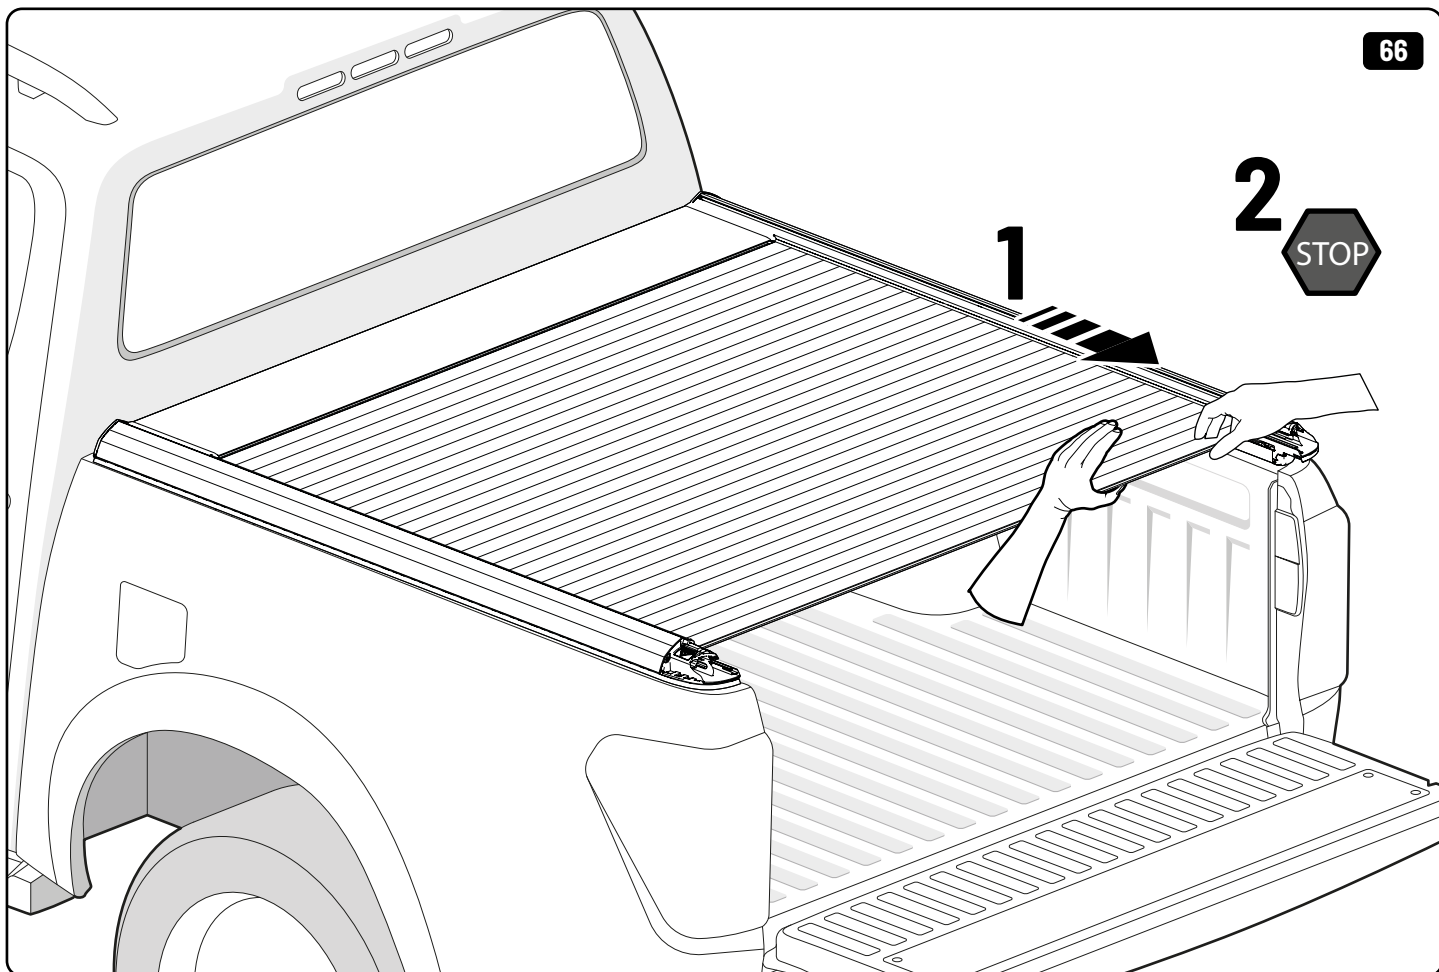

36

Only to be installed by authorized personnel

x6

 **LOCTITE 243**

 Reset

 Reset

Steps	Page	Done by
Mounting rubber cross	9	
Mounting gliding rail in canister	14-15	
Holes for drain	23-24	
Width + Cross measurement	35+36	
Tightening the clamp screw	37	
Mounting drain	45	