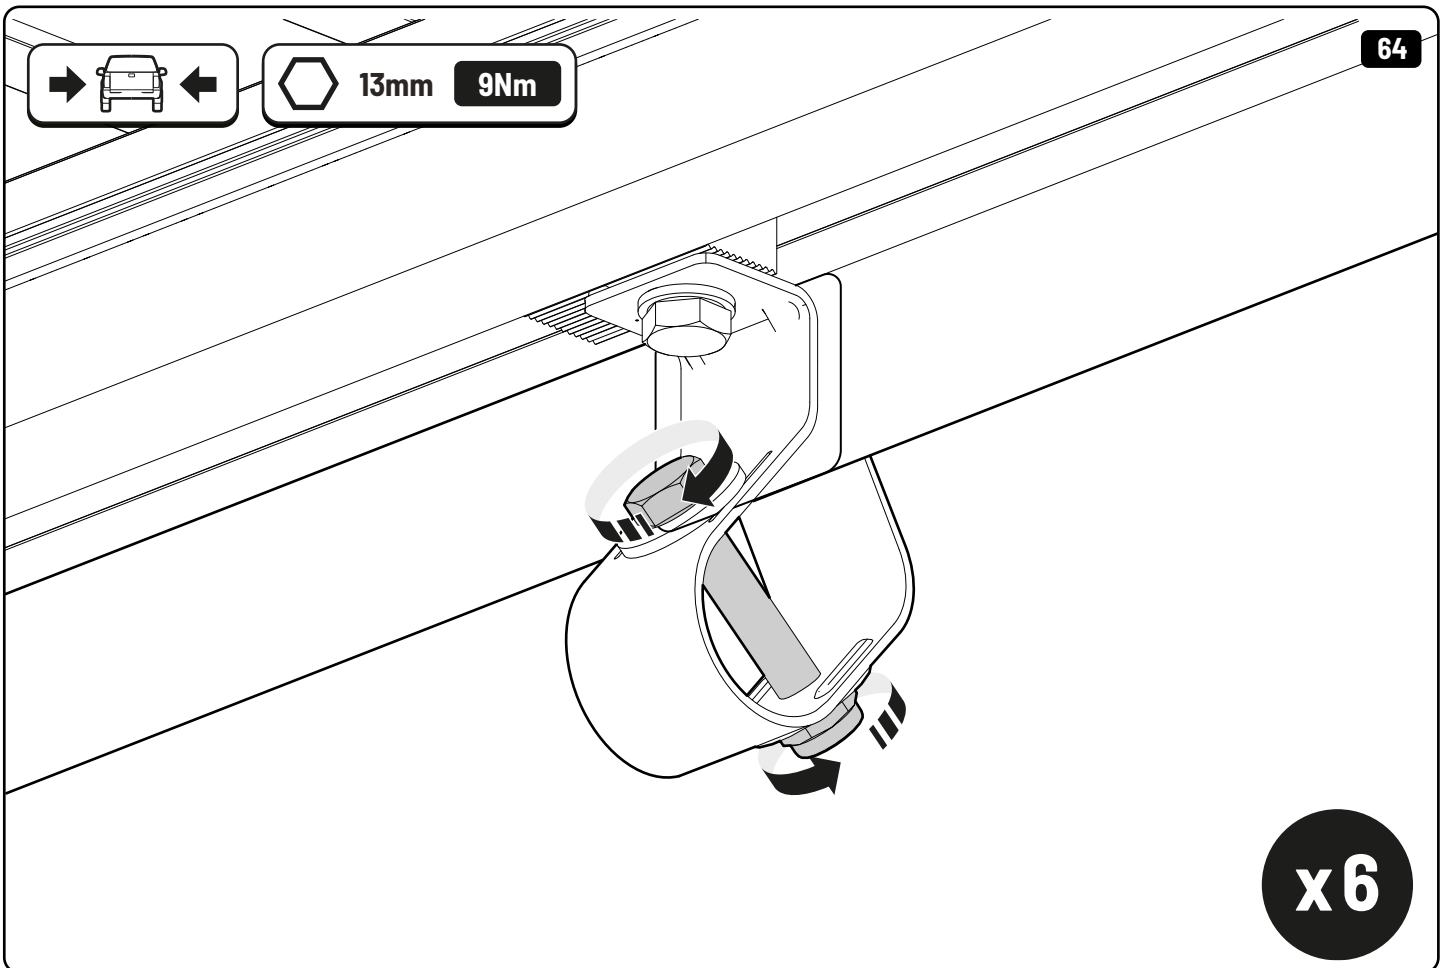

36

Only to be installed by authorized personnel

x6

 **LOCTITE 243**

 Reset

 Reset

Steps	Page	Done by
Mounting rubber cross	9	
Mounting gliding rail in canister	14-15	
Holes for drain	23-24	
Width + Cross measurement	35+36	
Tightening the clamp screw	37	
Mounting drain	45	