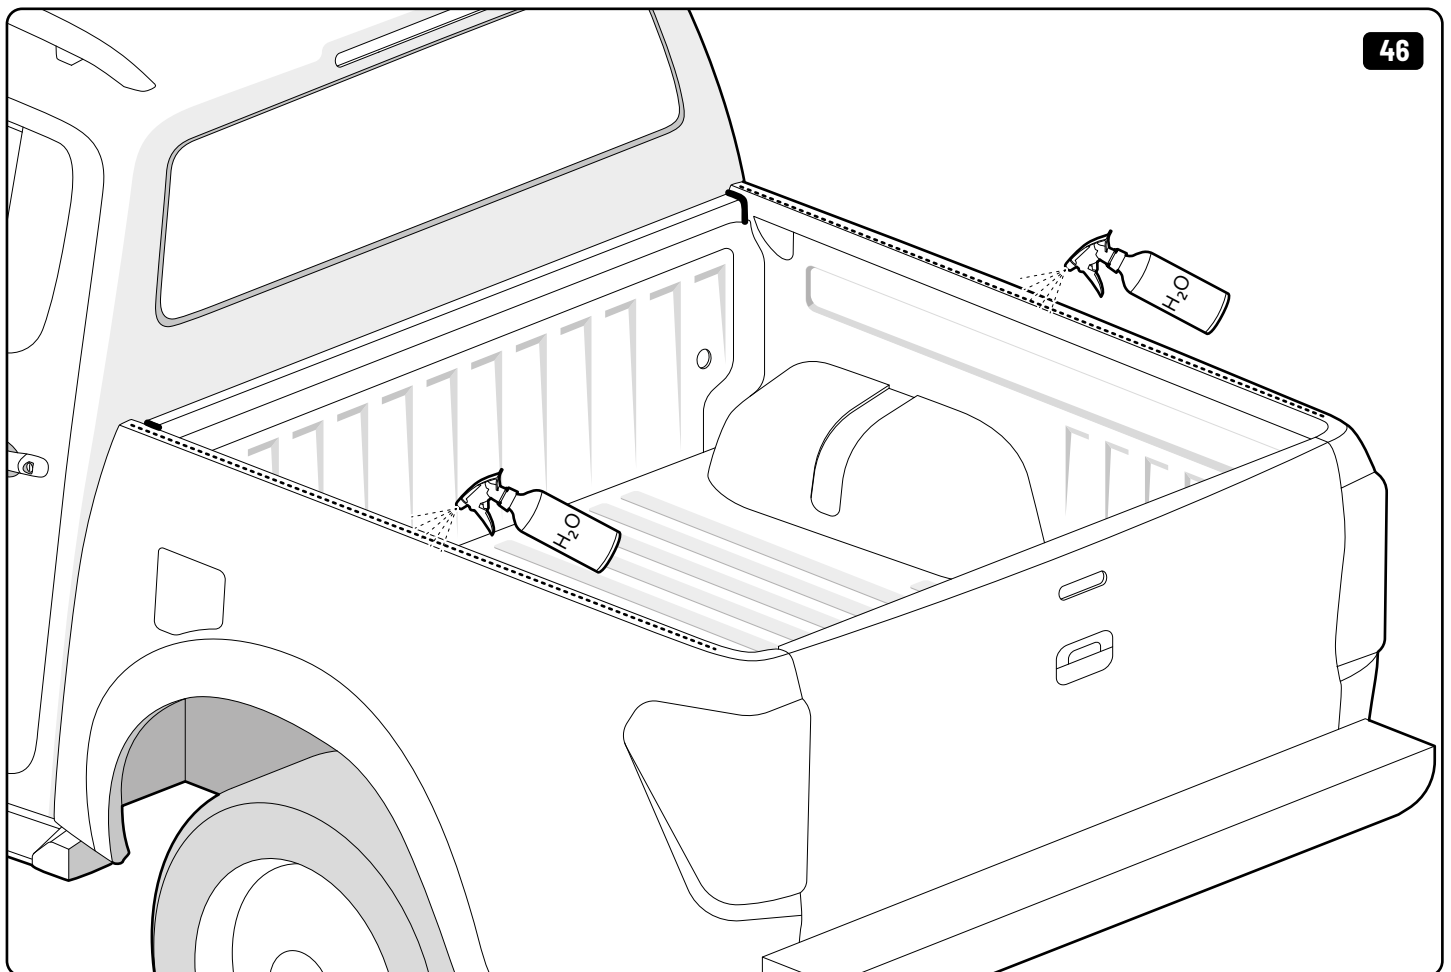

36

Only to be installed by authorized personnel

x6

 **LOCTITE 243**

 Reset

 Reset

Steps	Page	Done by
Mounting rubber cross	9	
Mounting gliding rail in canister	14-15	
Holes for drain	23-24	
Width + Cross measurement	35+36	
Tightening the clamp screw	37	
Mounting drain	45	