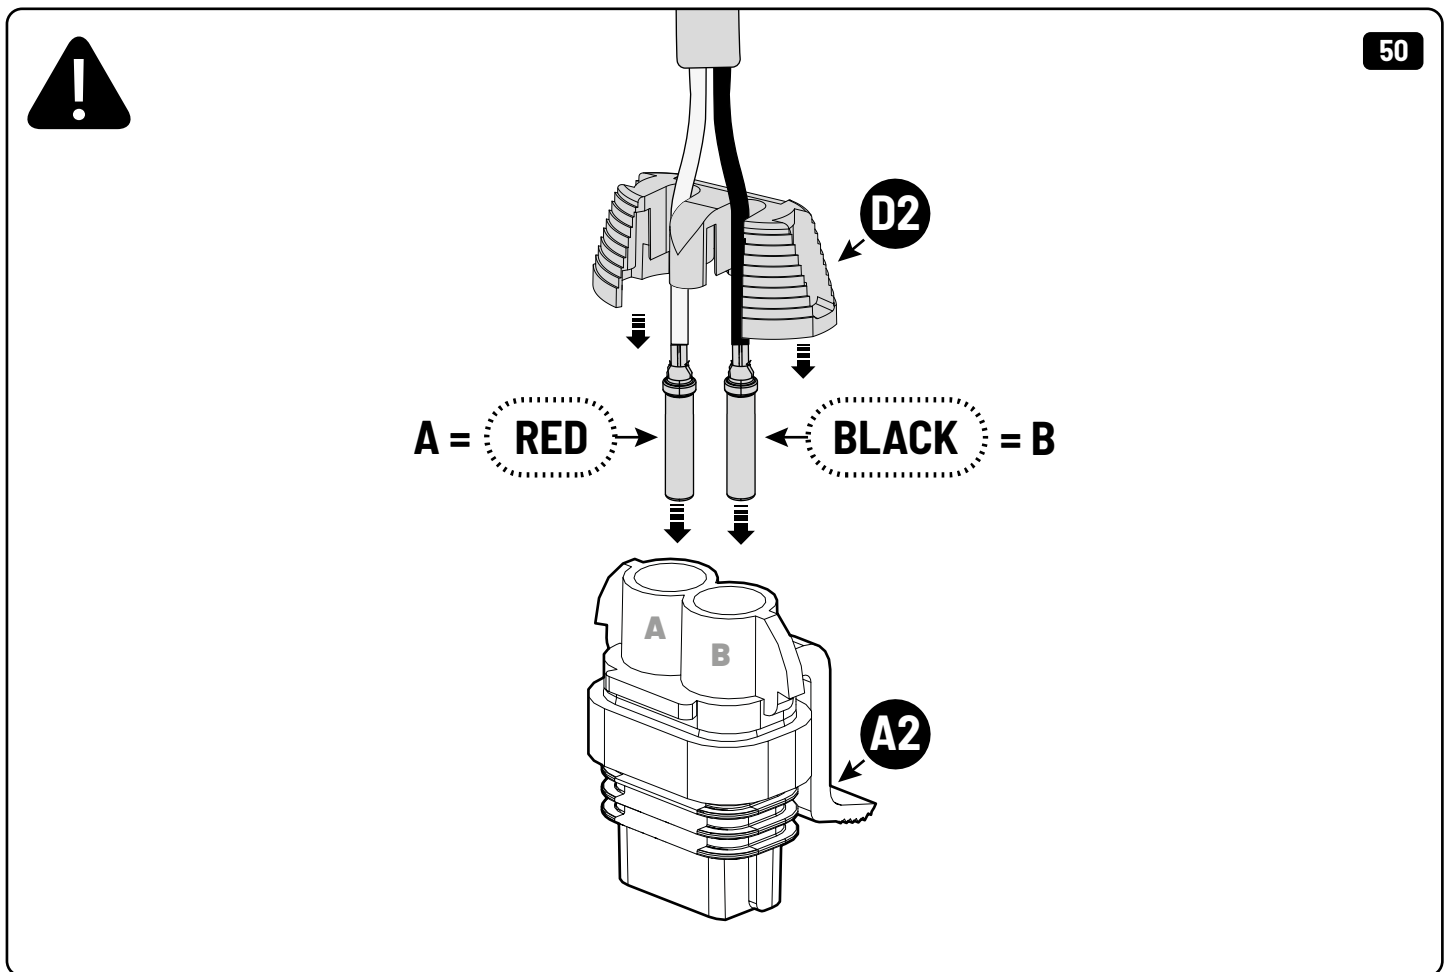

36

Only to be installed by authorized personnel

x6

 **LOCTITE 243**

 Reset

 Reset

Steps	Page	Done by
Mounting rubber cross	9	
Mounting gliding rail in canister	14-15	
Holes for drain	23-24	
Width + Cross measurement	35+36	
Tightening the clamp screw	37	
Mounting drain	45	