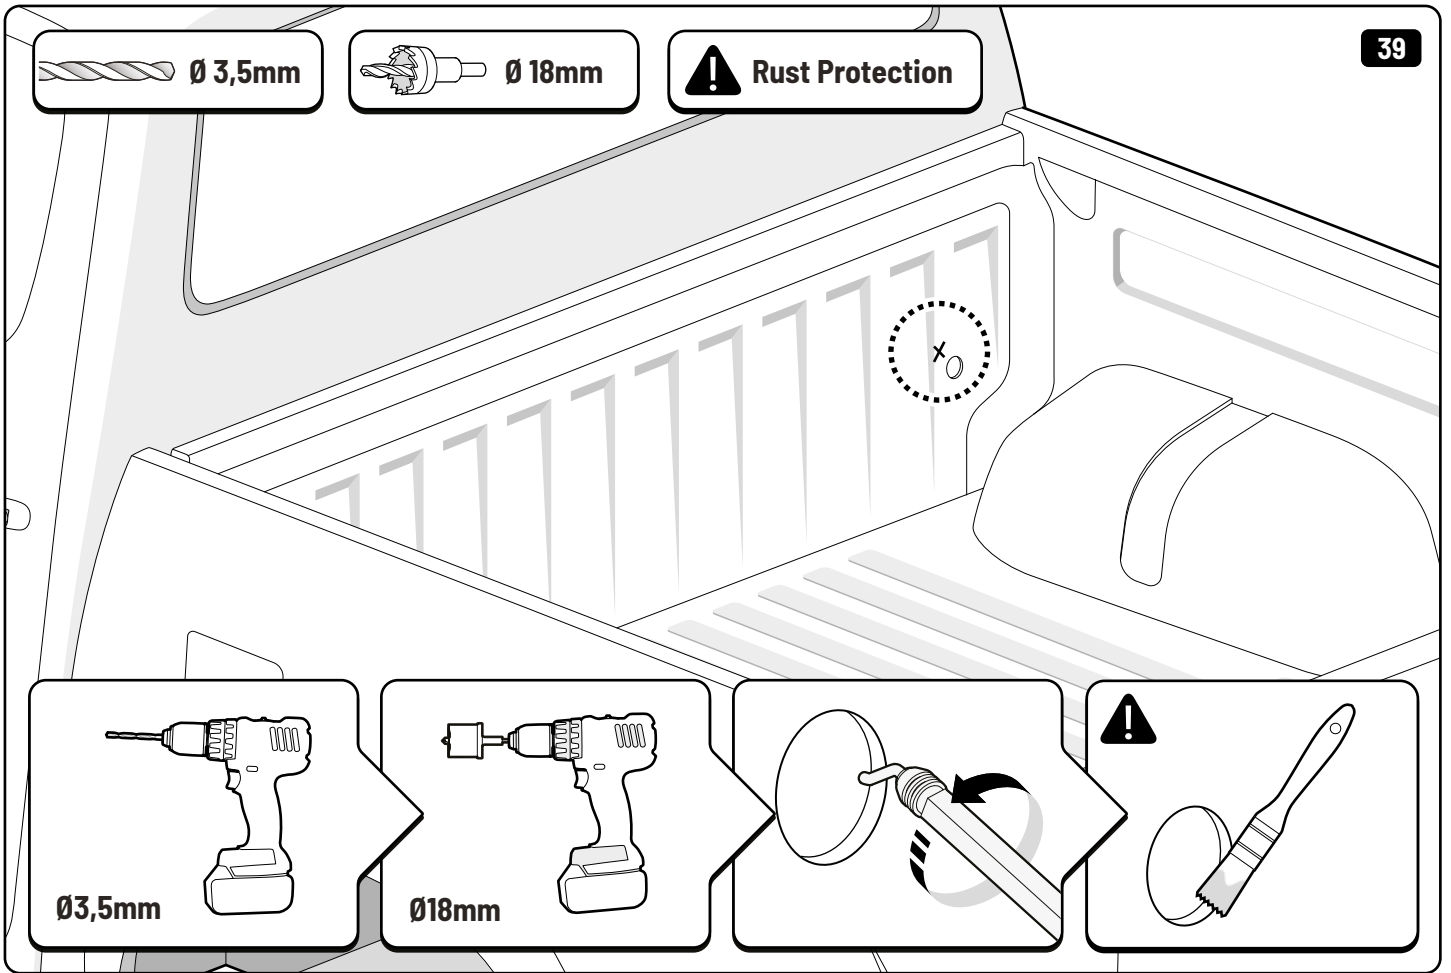

36

Only to be installed by authorized personnel

x6

 **LOCTITE 243**

 Reset

 Reset

Steps	Page	Done by
Mounting rubber cross	9	
Mounting gliding rail in canister	14-15	
Holes for drain	23-24	
Width + Cross measurement	35+36	
Tightening the clamp screw	37	
Mounting drain	45	