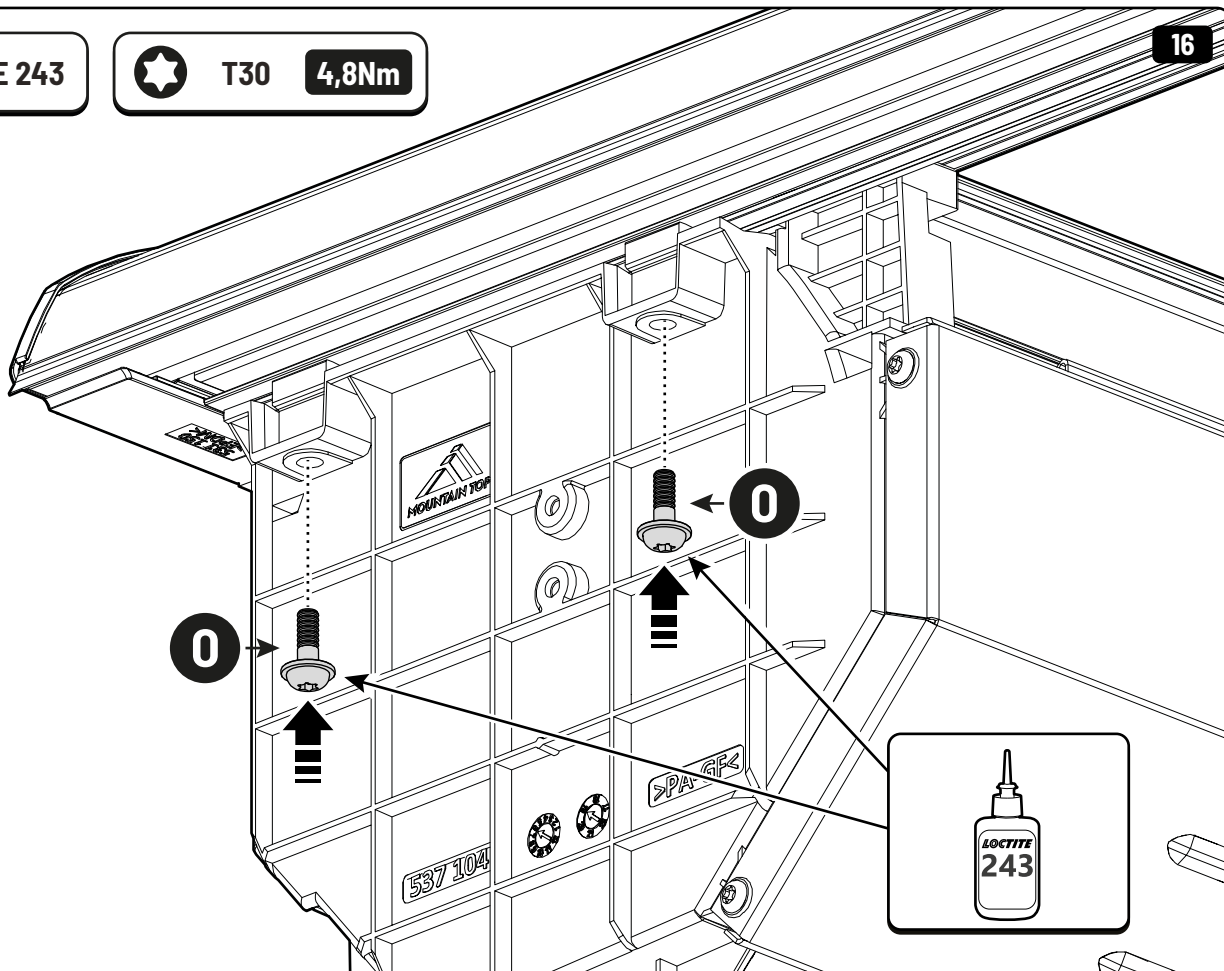

LOCTITE 243

T30

4,8Nm

16