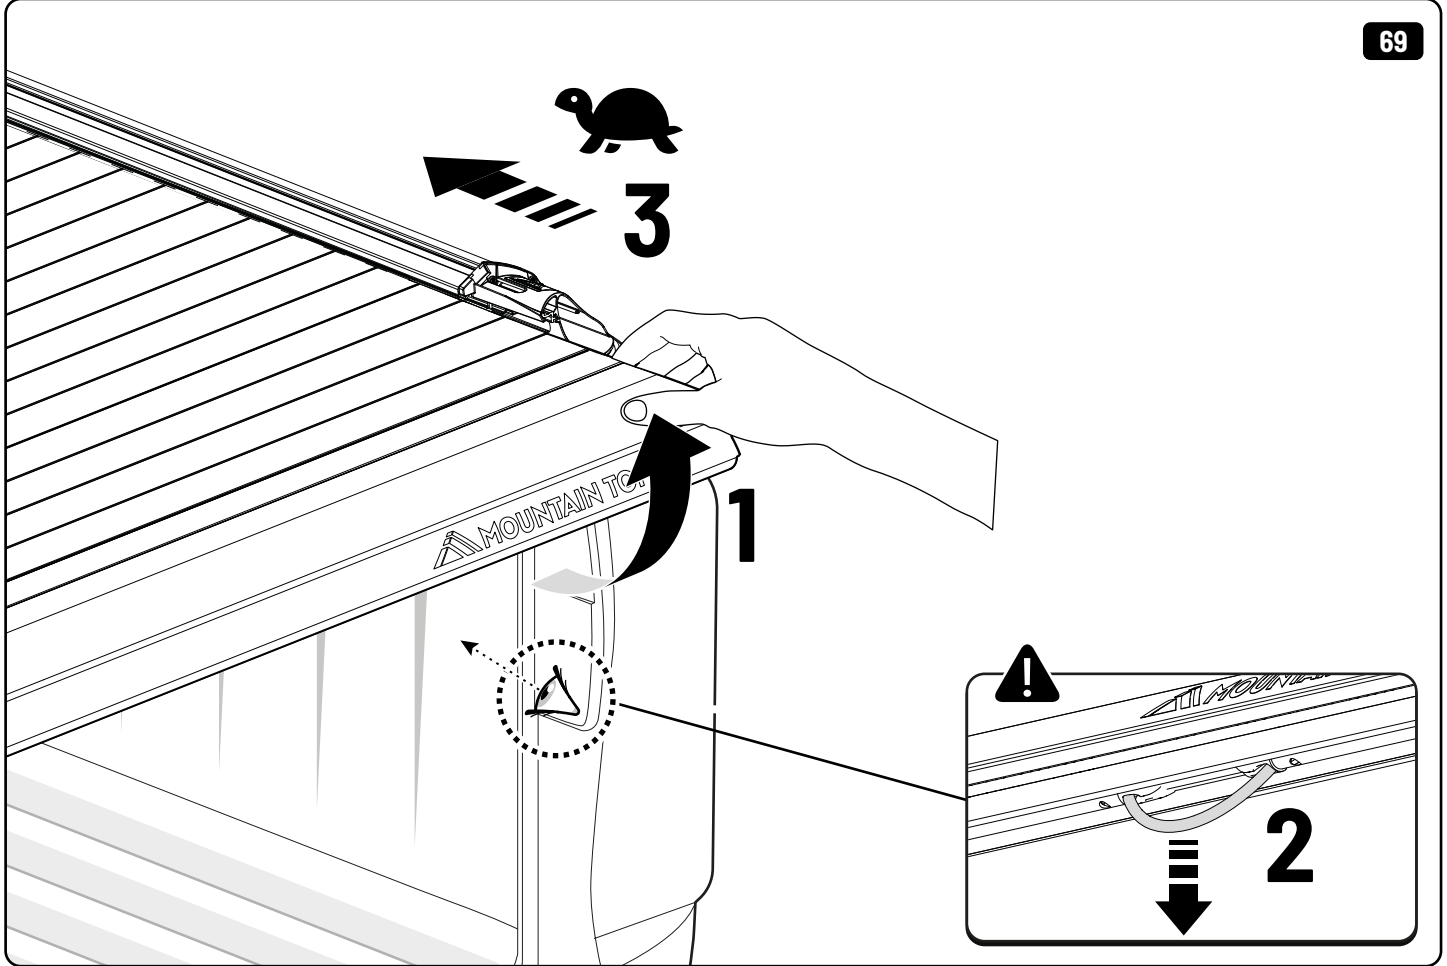

36

Only to be installed by authorized personnel

x6

 **LOCTITE 243**

 Reset

 Reset

Steps	Page	Done by
Mounting rubber cross	9	
Mounting gliding rail in canister	14-15	
Holes for drain	23-24	
Width + Cross measurement	35+36	
Tightening the clamp screw	37	
Mounting drain	45	