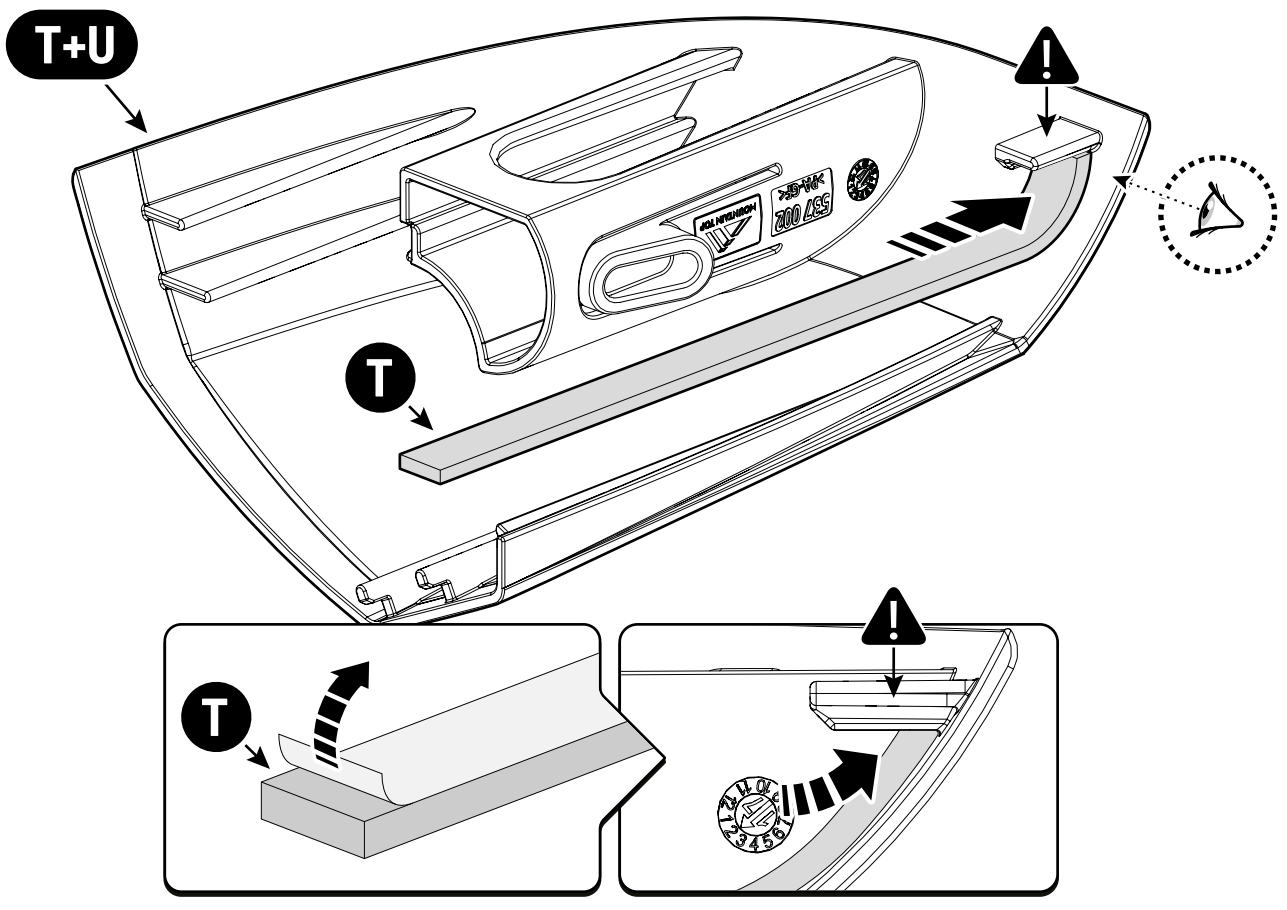

36

Only to be installed by authorized personnel

x6

 **LOCTITE 243**

 Reset

 Reset

Steps	Page	Done by
Mounting rubber cross	9	
Mounting gliding rail in canister	14-15	
Holes for drain	23-24	
Width + Cross measurement	35+36	
Tightening the clamp screw	37	
Mounting drain	45	