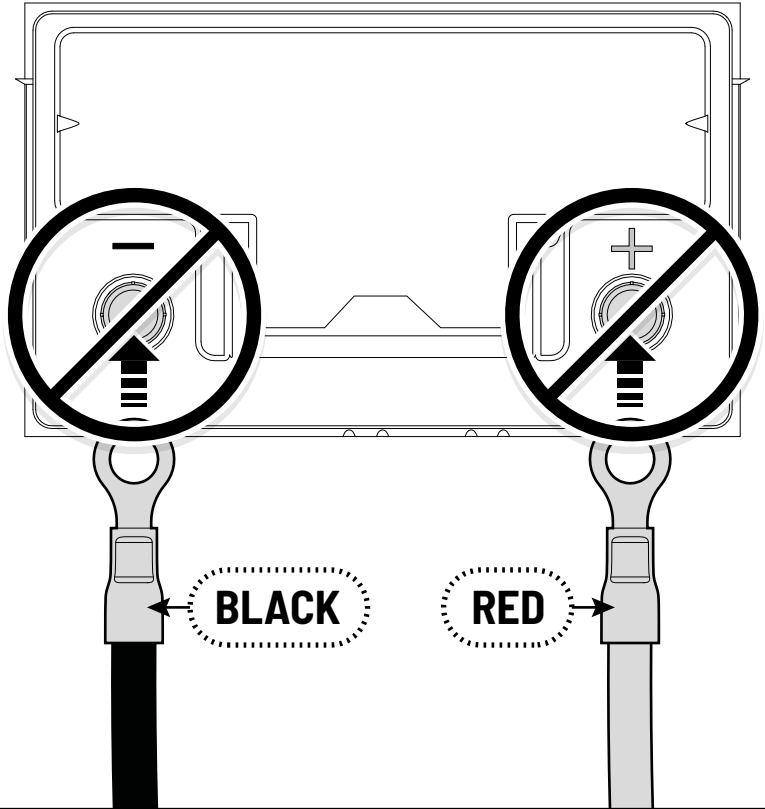

36

Only to be installed by authorized personnel

x6

 **LOCTITE 243**

 Reset

 Reset

Steps	Page	Done by
Mounting rubber cross	9	
Mounting gliding rail in canister	14-15	
Holes for drain	23-24	
Width + Cross measurement	35+36	
Tightening the clamp screw	37	
Mounting drain	45	