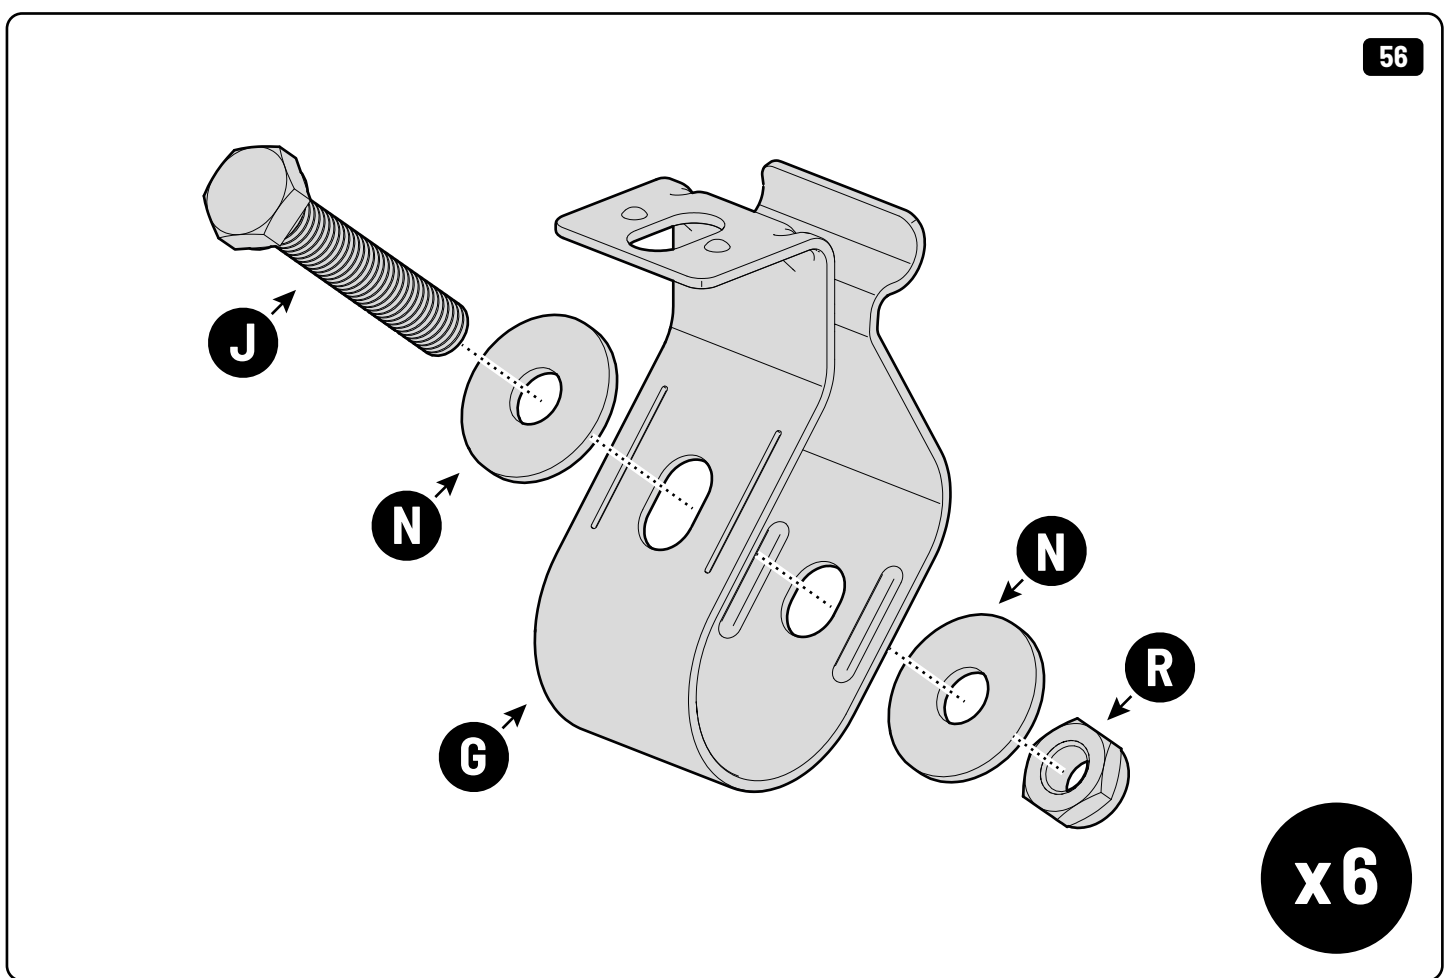

36

Only to be installed by authorized personnel

x6

 **LOCTITE 243**

 Reset

 Reset

Steps	Page	Done by
Mounting rubber cross	9	
Mounting gliding rail in canister	14-15	
Holes for drain	23-24	
Width + Cross measurement	35+36	
Tightening the clamp screw	37	
Mounting drain	45	