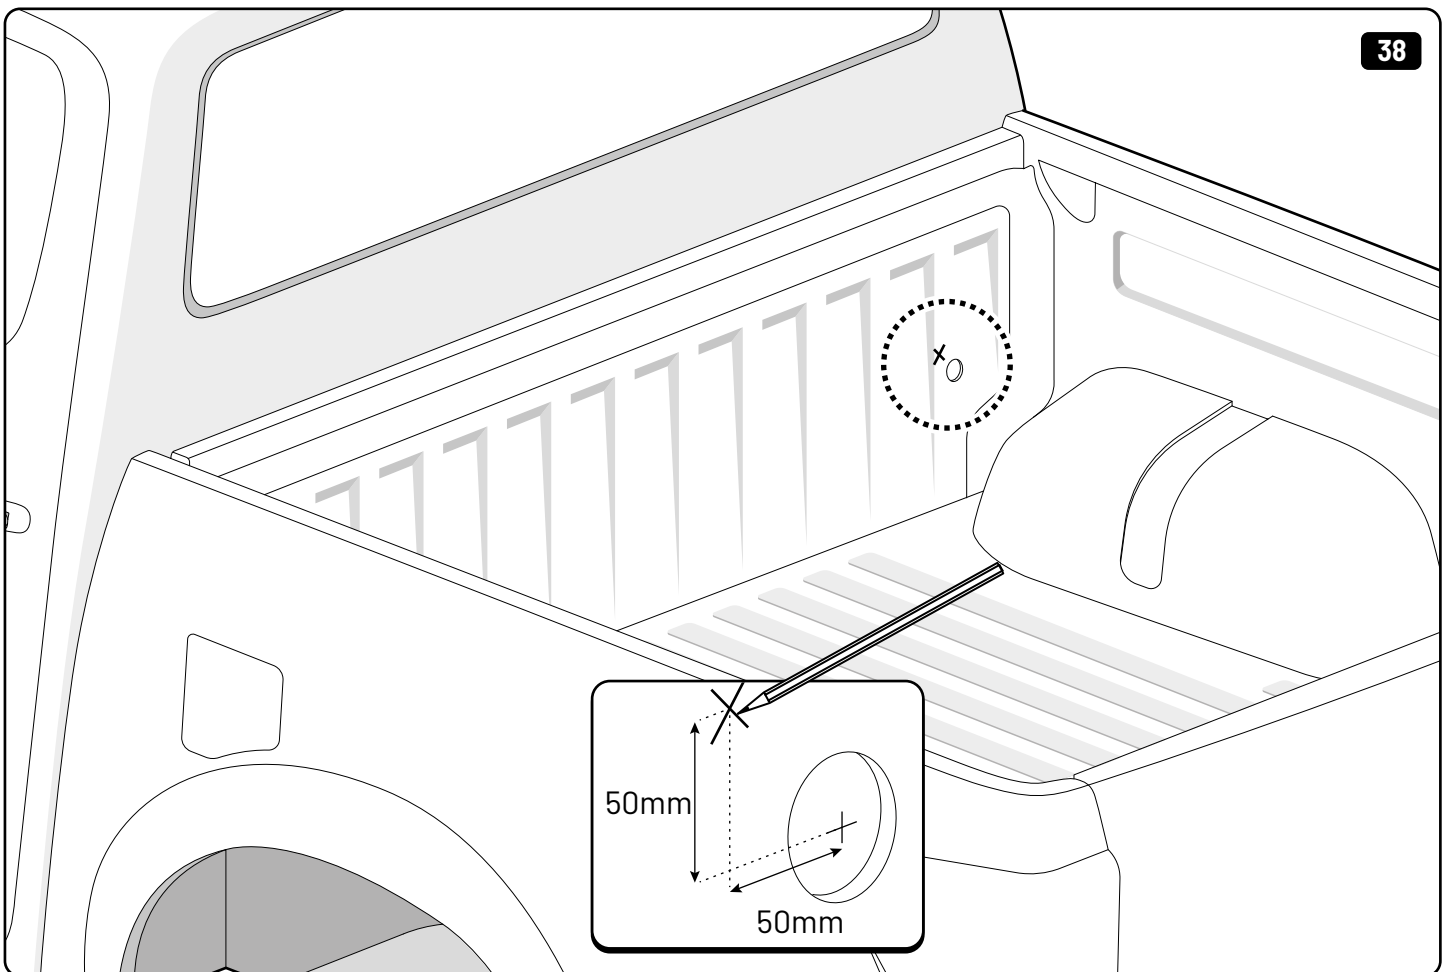

36

Only to be installed by authorized personnel

x6

 **LOCTITE 243**

 Reset

 Reset

Steps	Page	Done by
Mounting rubber cross	9	
Mounting gliding rail in canister	14-15	
Holes for drain	23-24	
Width + Cross measurement	35+36	
Tightening the clamp screw	37	
Mounting drain	45	