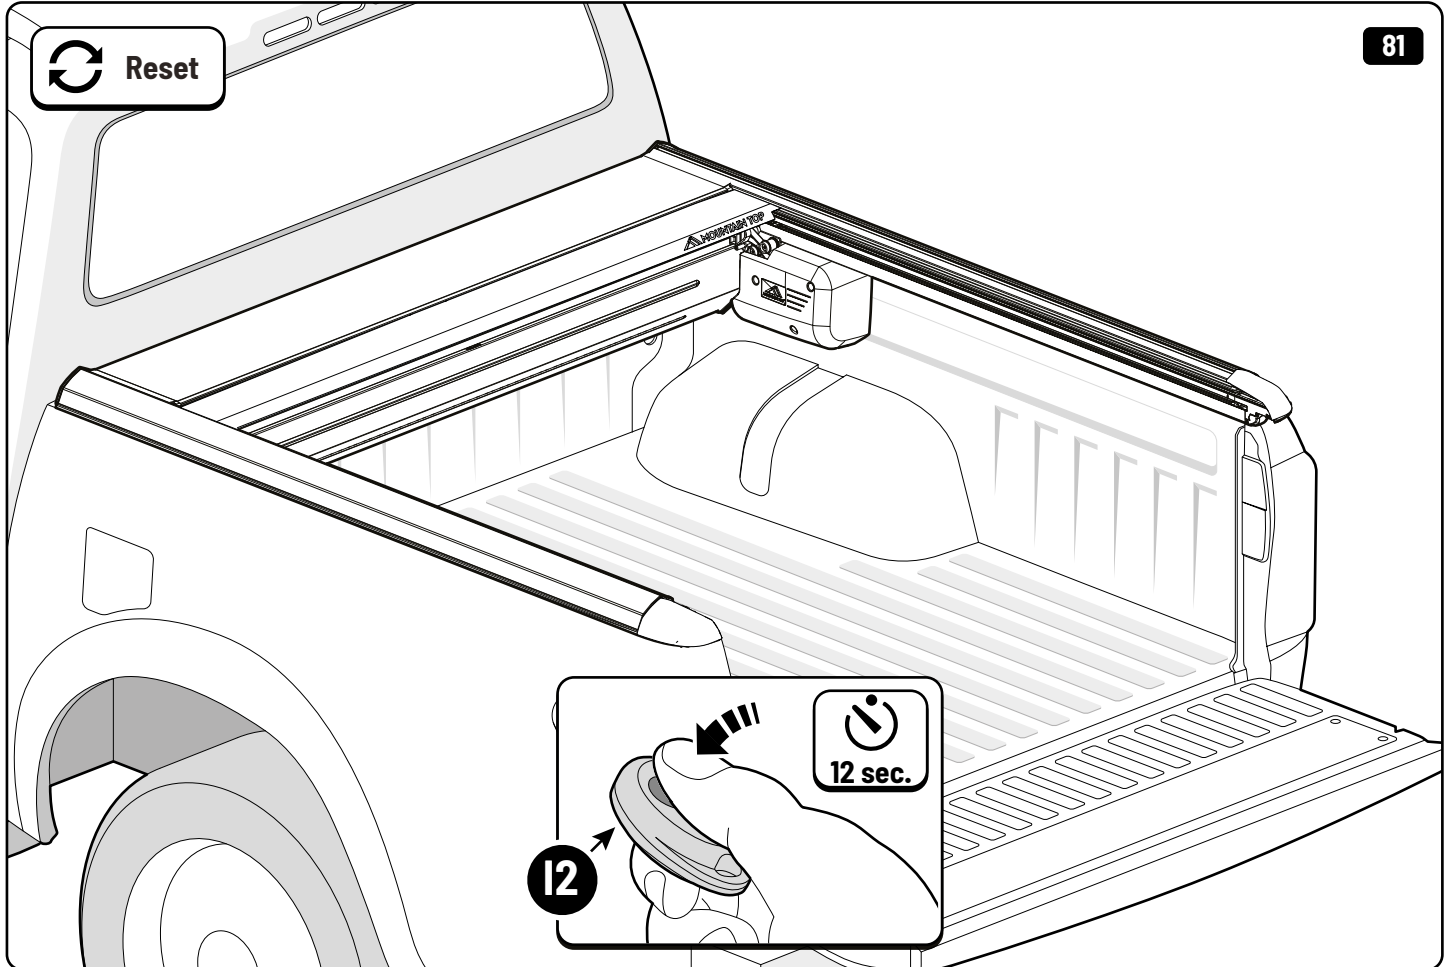

36

Only to be installed by authorized personnel

x6

 **LOCTITE 243**

 Reset

 Reset

Steps	Page	Done by
Mounting rubber cross	9	
Mounting gliding rail in canister	14-15	
Holes for drain	23-24	
Width + Cross measurement	35+36	
Tightening the clamp screw	37	
Mounting drain	45	