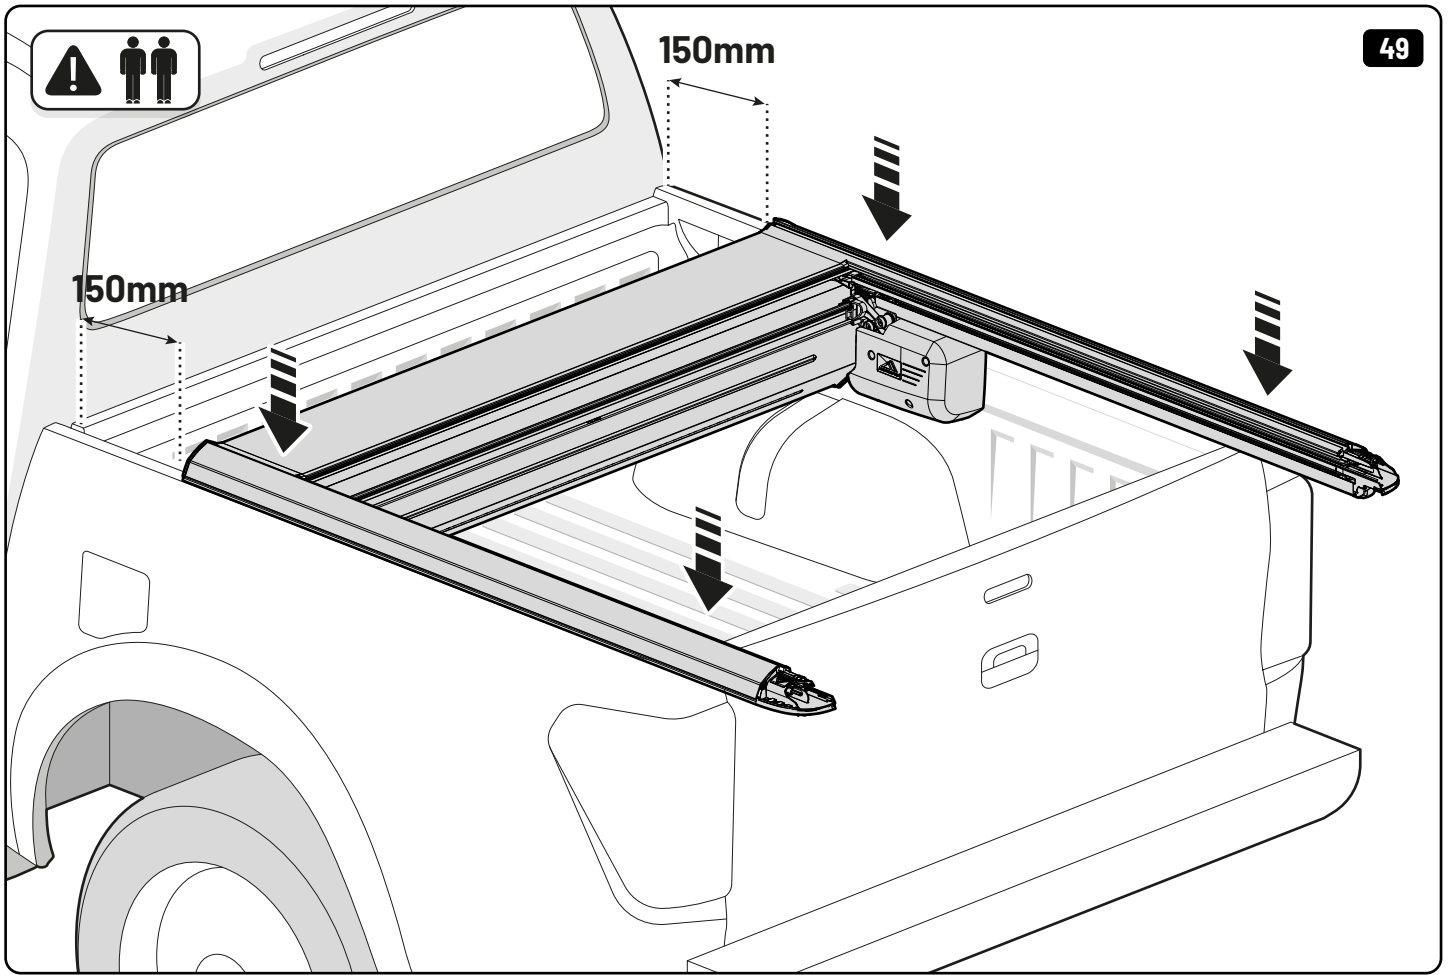

36

Only to be installed by authorized personnel

x6

 **LOCTITE 243**

 Reset

 Reset

Steps	Page	Done by
Mounting rubber cross	9	
Mounting gliding rail in canister	14-15	
Holes for drain	23-24	
Width + Cross measurement	35+36	
Tightening the clamp screw	37	
Mounting drain	45	