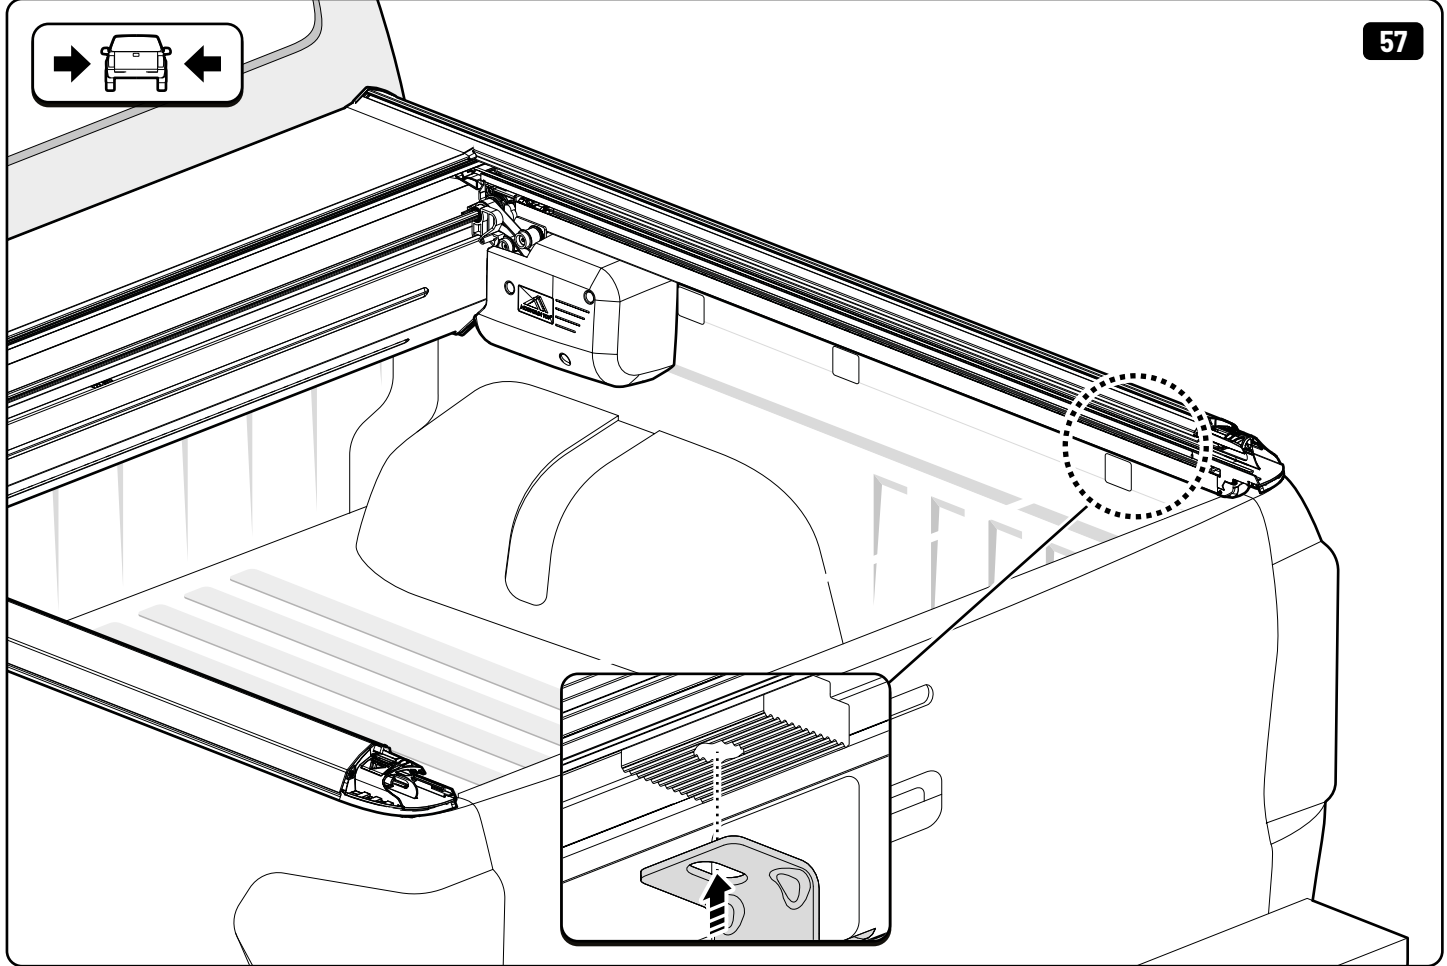

36

Only to be installed by authorized personnel

x6

 **LOCTITE 243**

 Reset

 Reset

Steps	Page	Done by
Mounting rubber cross	9	
Mounting gliding rail in canister	14-15	
Holes for drain	23-24	
Width + Cross measurement	35+36	
Tightening the clamp screw	37	
Mounting drain	45	