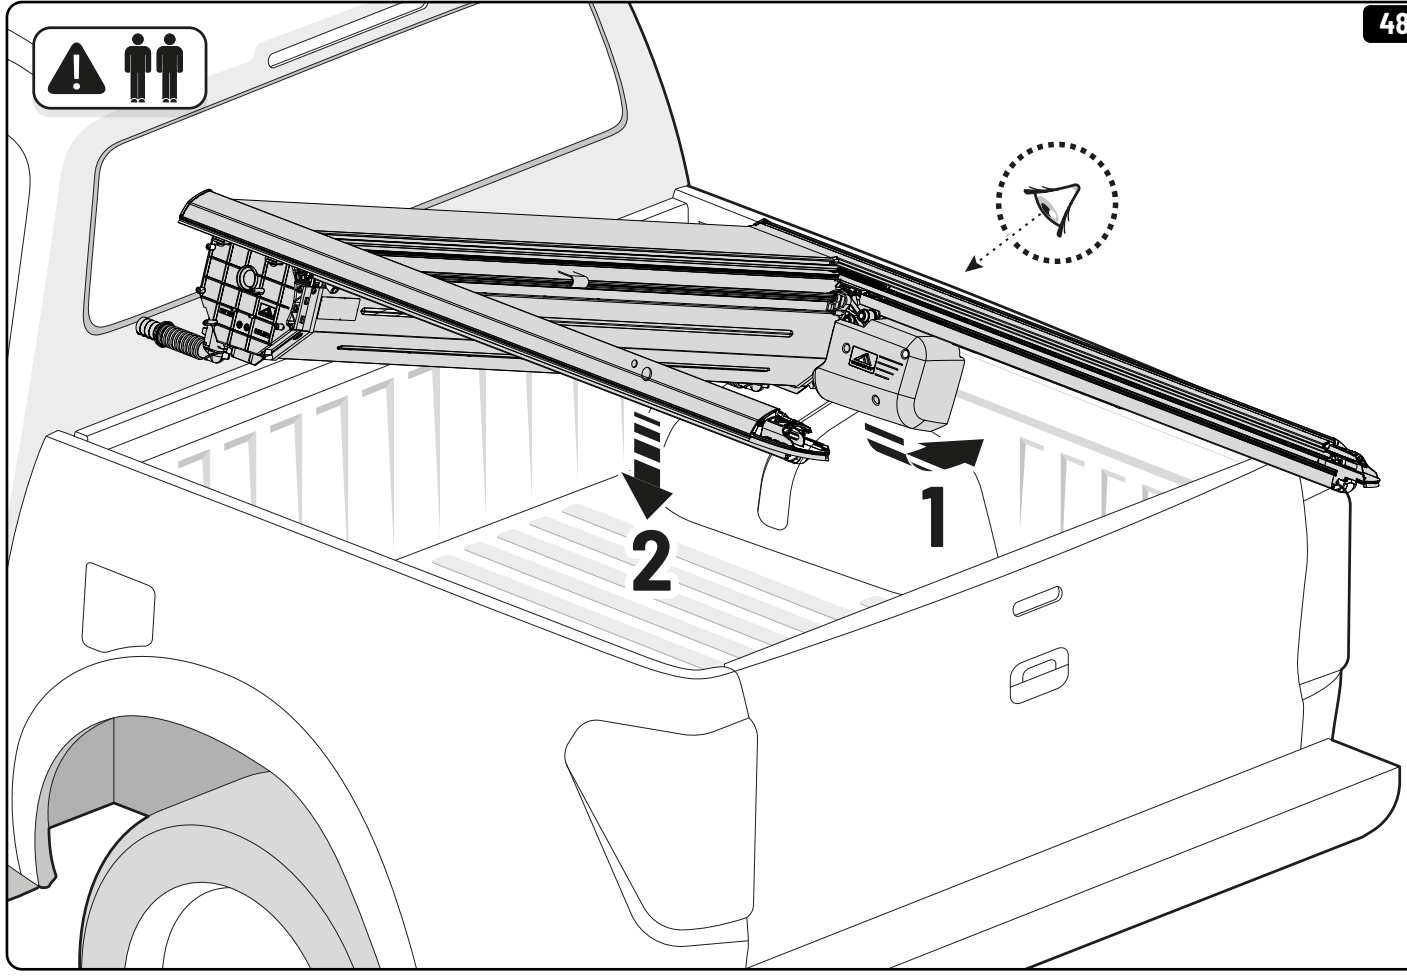

36

Only to be installed by authorized personnel

x6

 **LOCTITE 243**

 Reset

 Reset

Steps	Page	Done by
Mounting rubber cross	9	
Mounting gliding rail in canister	14-15	
Holes for drain	23-24	
Width + Cross measurement	35+36	
Tightening the clamp screw	37	
Mounting drain	45	