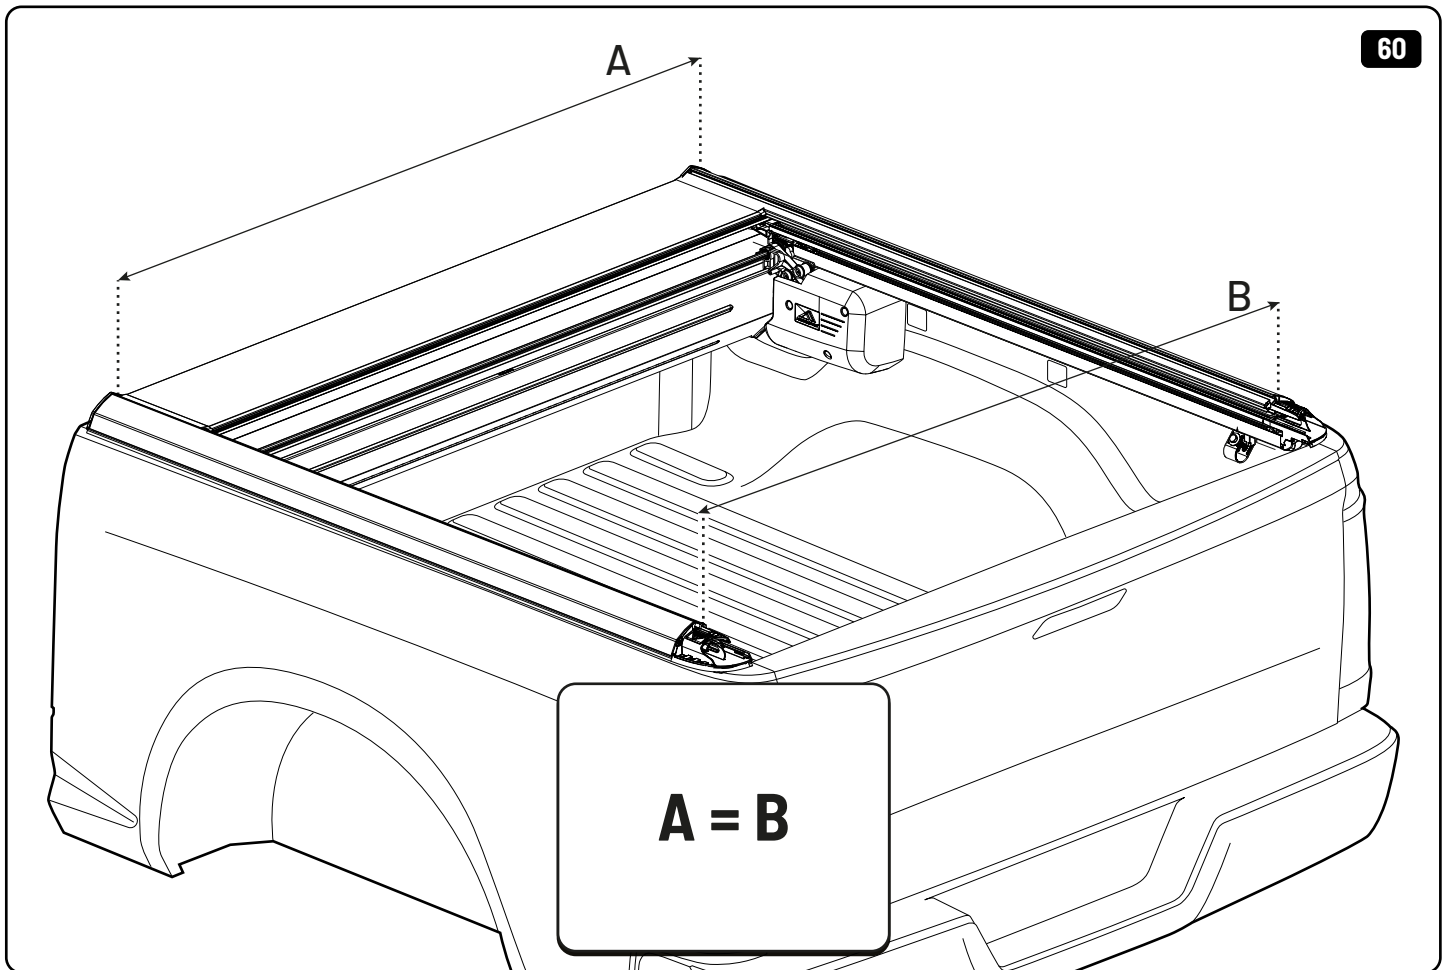

36

Only to be installed by authorized personnel

x6

 **LOCTITE 243**

 Reset

 Reset

Steps	Page	Done by
Mounting rubber cross	9	
Mounting gliding rail in canister	14-15	
Holes for drain	23-24	
Width + Cross measurement	35+36	
Tightening the clamp screw	37	
Mounting drain	45	