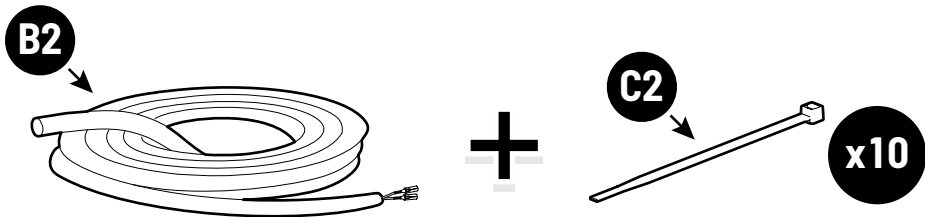

36

Only to be installed by authorized personnel

x6

 **LOCTITE 243**

 Reset

 Reset

Steps	Page	Done by
Mounting rubber cross	9	
Mounting gliding rail in canister	14-15	
Holes for drain	23-24	
Width + Cross measurement	35+36	
Tightening the clamp screw	37	
Mounting drain	45	