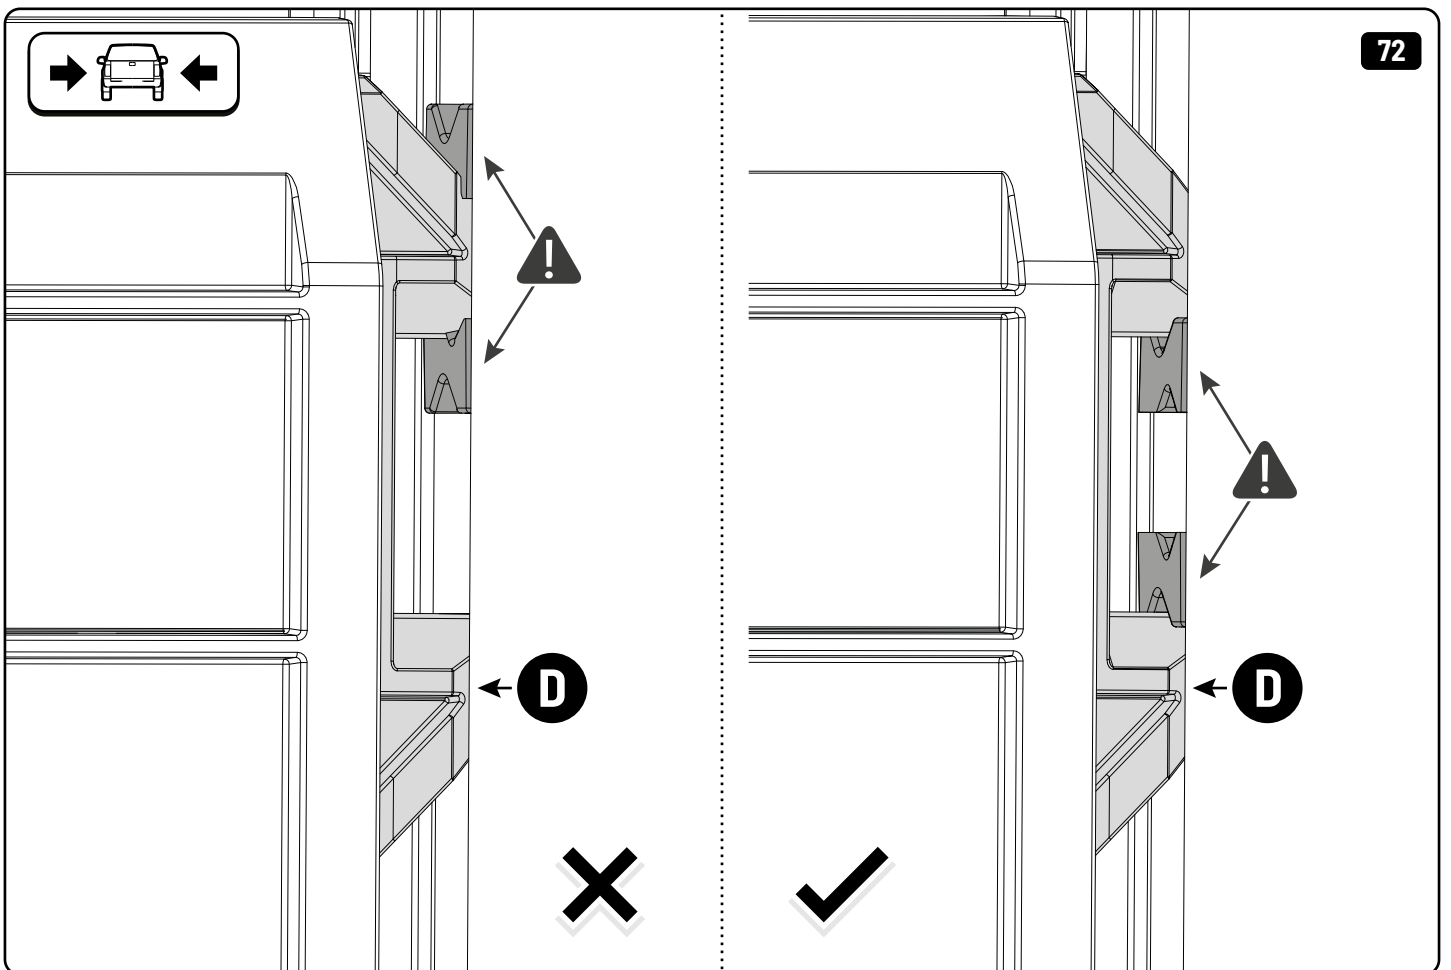

36

Only to be installed by authorized personnel

x6

 **LOCTITE 243**

 Reset

 Reset

Steps	Page	Done by
Mounting rubber cross	9	
Mounting gliding rail in canister	14-15	
Holes for drain	23-24	
Width + Cross measurement	35+36	
Tightening the clamp screw	37	
Mounting drain	45	