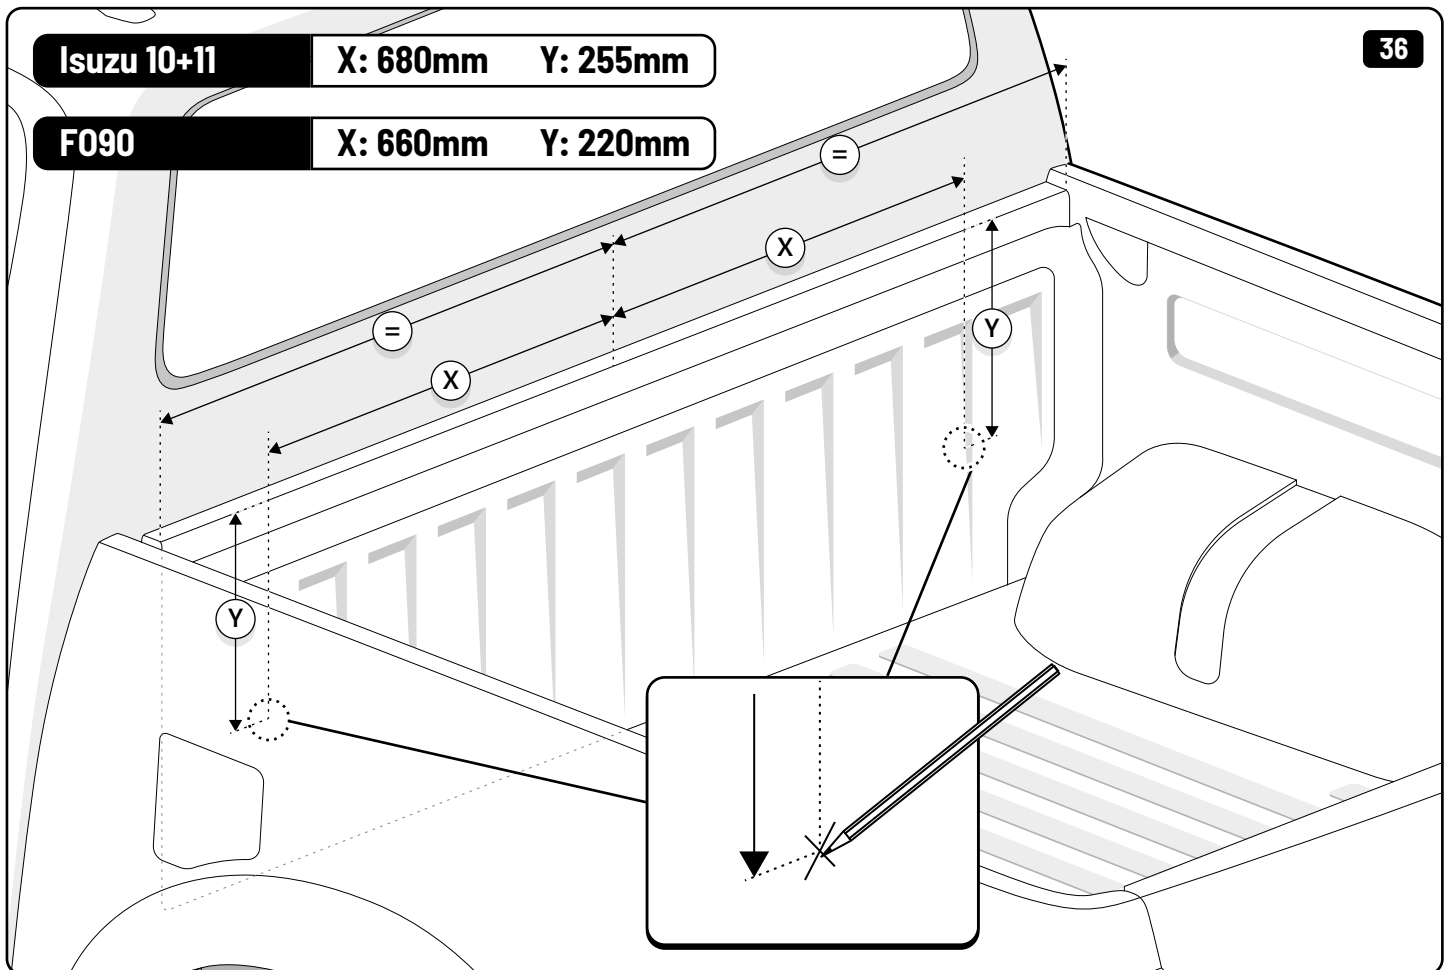

36

Only to be installed by authorized personnel

x6

 **LOCTITE 243**

 Reset

 Reset

Steps	Page	Done by
Mounting rubber cross	9	
Mounting gliding rail in canister	14-15	
Holes for drain	23-24	
Width + Cross measurement	35+36	
Tightening the clamp screw	37	
Mounting drain	45	