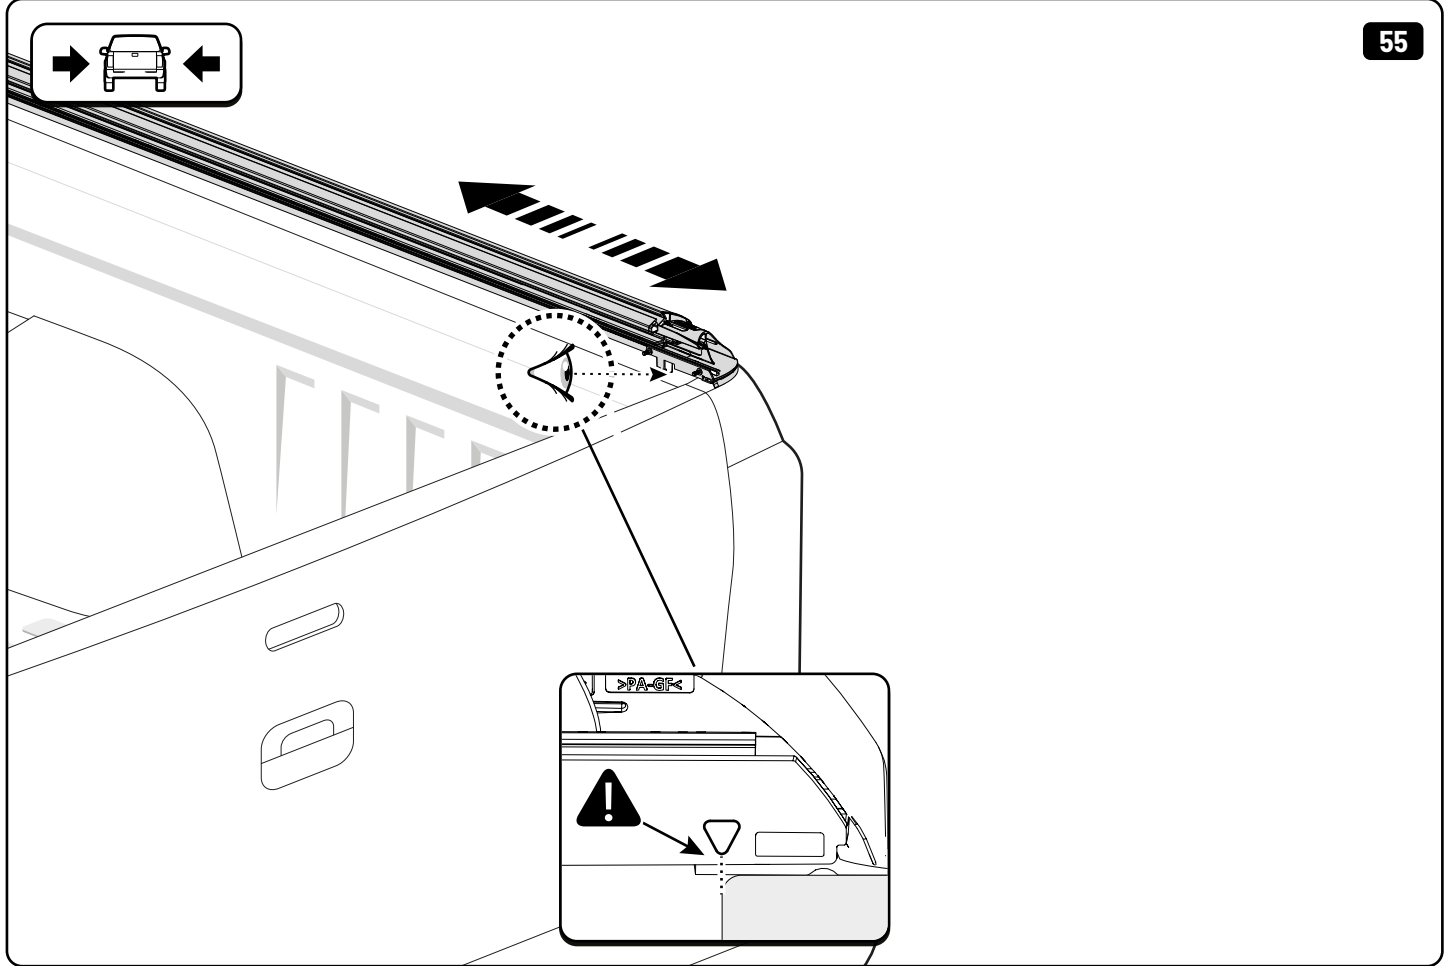

36

Only to be installed by authorized personnel

x6

 **LOCTITE 243**

 Reset

 Reset

Steps	Page	Done by
Mounting rubber cross	9	
Mounting gliding rail in canister	14-15	
Holes for drain	23-24	
Width + Cross measurement	35+36	
Tightening the clamp screw	37	
Mounting drain	45	