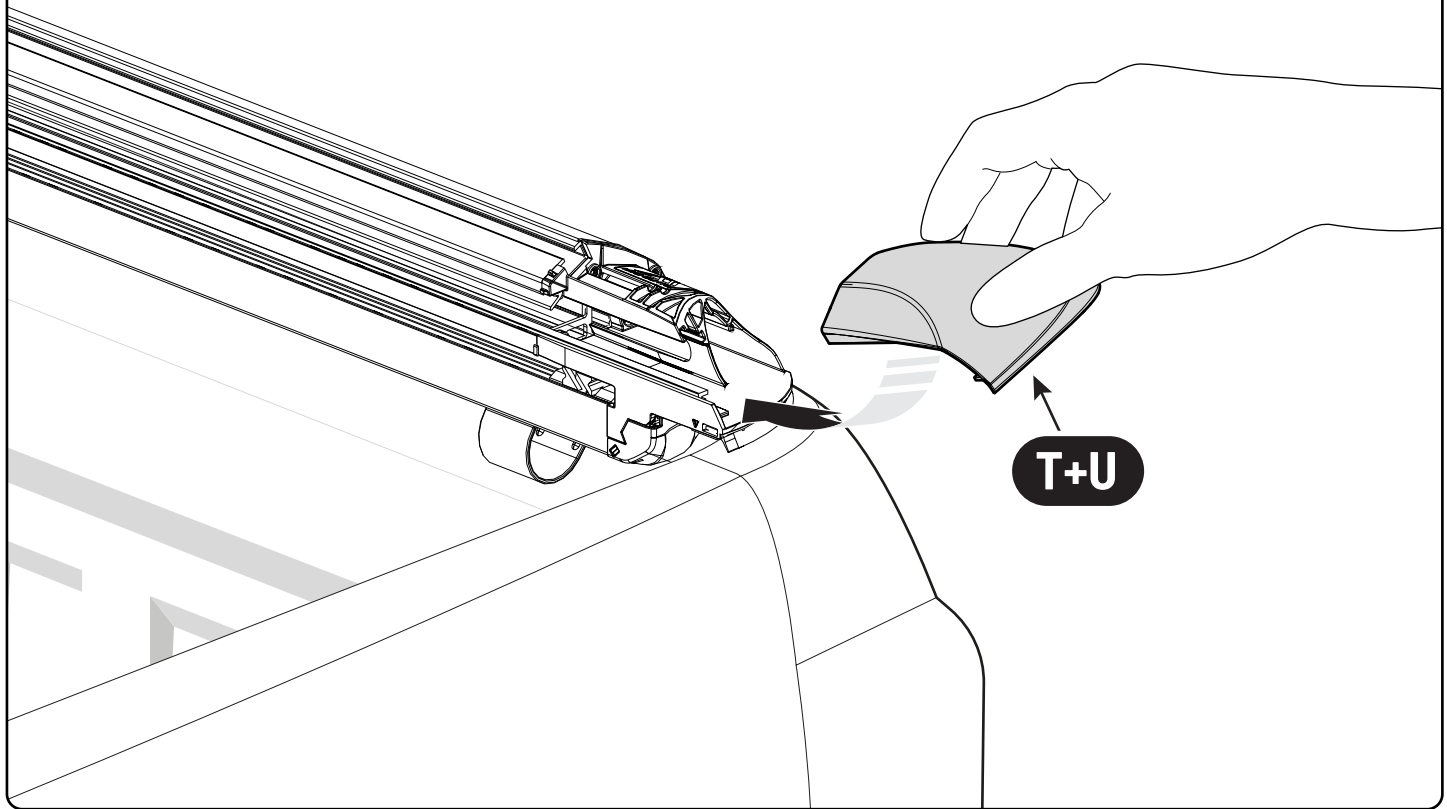

36

Only to be installed by authorized personnel

x6

 **LOCTITE 243**

 Reset

 Reset

Steps	Page	Done by
Mounting rubber cross	9	
Mounting gliding rail in canister	14-15	
Holes for drain	23-24	
Width + Cross measurement	35+36	
Tightening the clamp screw	37	
Mounting drain	45	