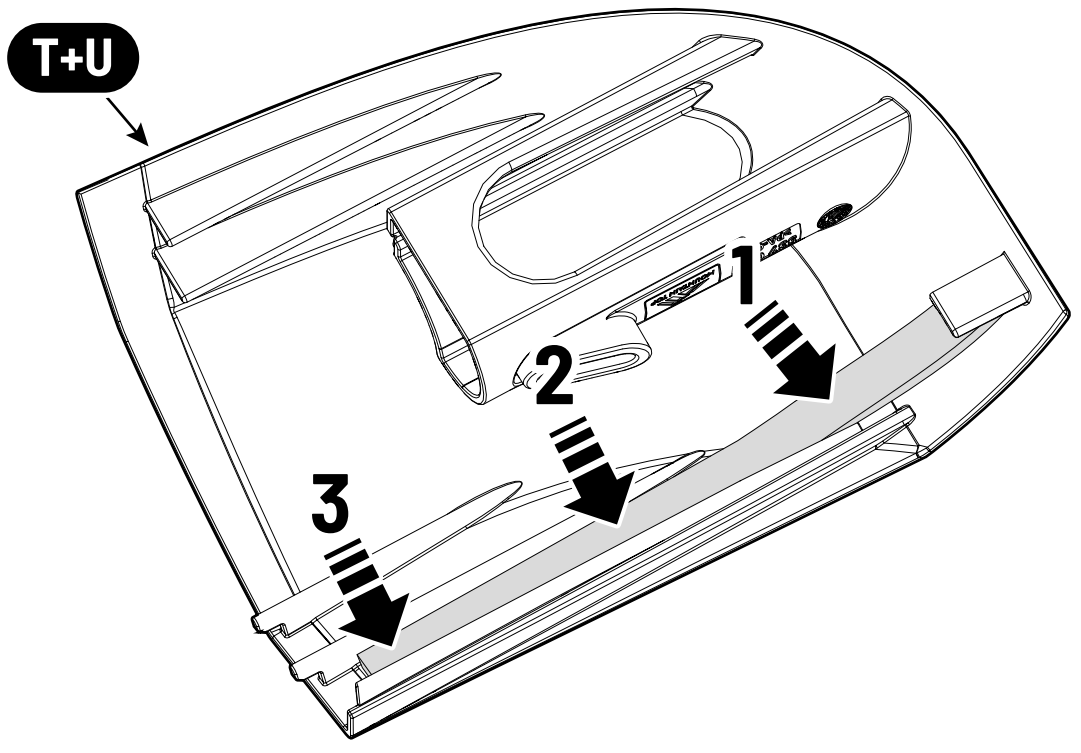

36

Only to be installed by authorized personnel

x6

 **LOCTITE 243**

 Reset

 Reset

Steps	Page	Done by
Mounting rubber cross	9	
Mounting gliding rail in canister	14-15	
Holes for drain	23-24	
Width + Cross measurement	35+36	
Tightening the clamp screw	37	
Mounting drain	45	