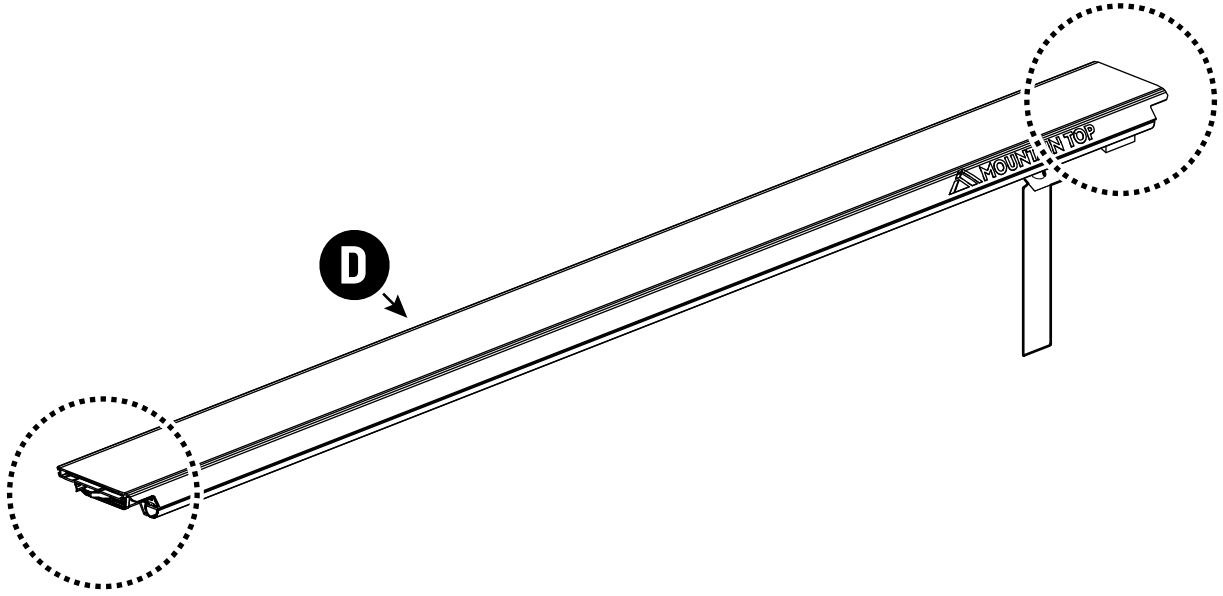

36

Only to be installed by authorized personnel

x6

 **LOCTITE 243**

 Reset

 Reset

Steps	Page	Done by
Mounting rubber cross	9	
Mounting gliding rail in canister	14-15	
Holes for drain	23-24	
Width + Cross measurement	35+36	
Tightening the clamp screw	37	
Mounting drain	45	