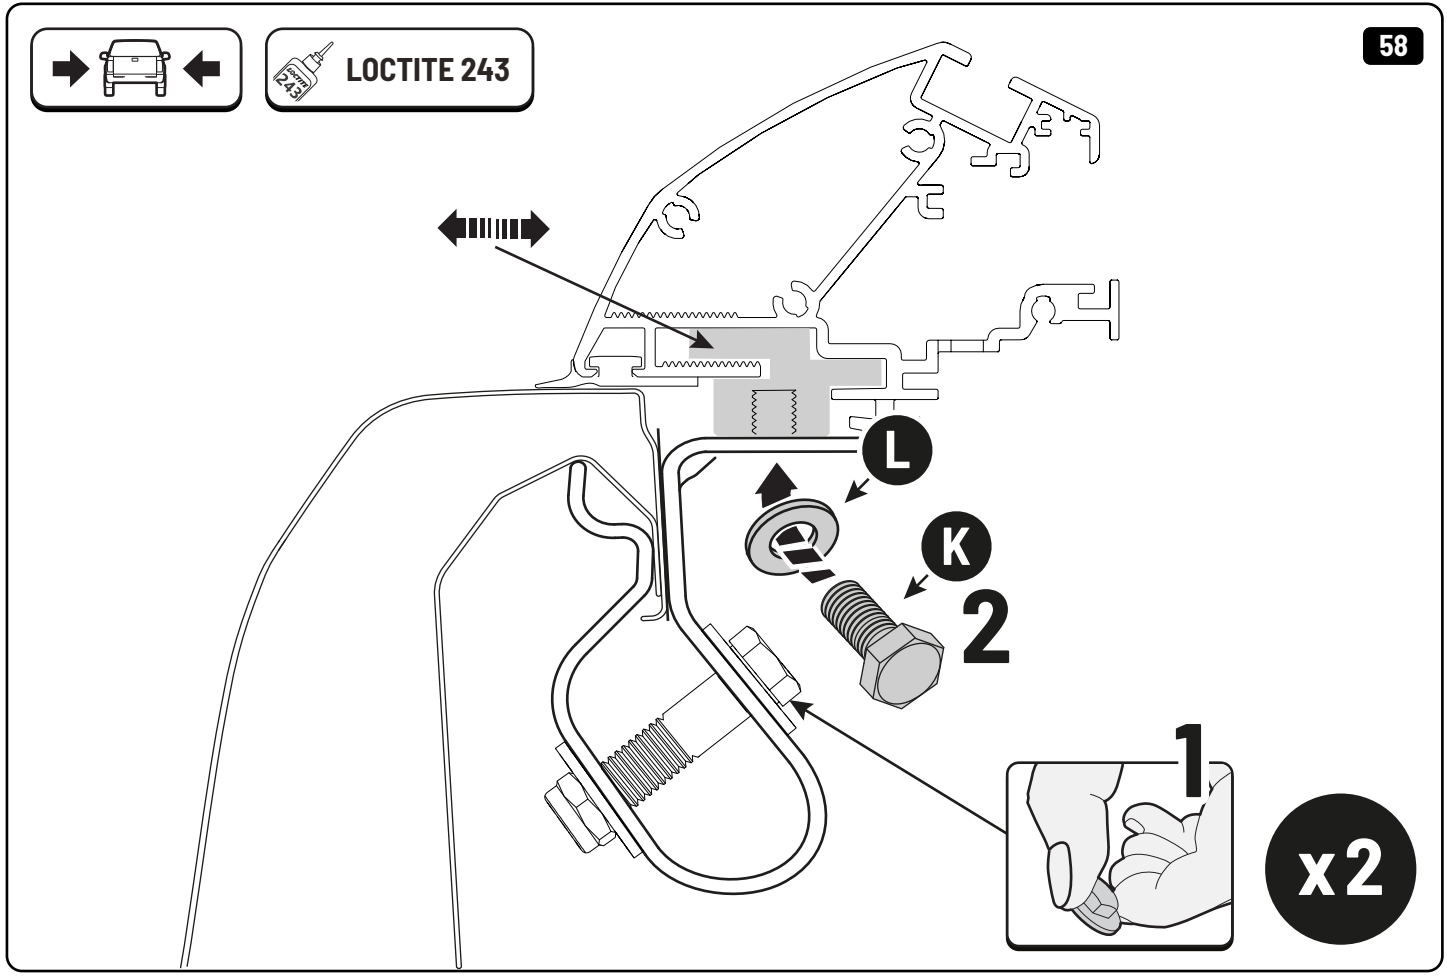

36

Only to be installed by authorized personnel

x6

 **LOCTITE 243**

 Reset

 Reset

Steps	Page	Done by
Mounting rubber cross	9	
Mounting gliding rail in canister	14-15	
Holes for drain	23-24	
Width + Cross measurement	35+36	
Tightening the clamp screw	37	
Mounting drain	45	

Customer Service +45 4810 2950 (08:00 - 16:00 CET)
Support info@mountaintop.dk
Website www.mountaintop.dk
Address Pedersholmparken 10, 3600 Frederikssund, Denmark

Part number (s)	Model / Year	Cab type (s)	Installation time	Weight
EVOe IS10 AB01	Isuzu / 2020 ->	Double Cab	1 hour (s)	43 kg
EVOe IS11 AB01	Isuzu / 2020 ->	Extra Cab	1 hour (s)	48 kg
EVOe F090 AB01	Ranger / 2011 ->	Double Cab	1 hour (s)	42 kg
EVOe F090 AB01	Raptor / 2018 ->	Double Cab	1 hour (s)	42 kg