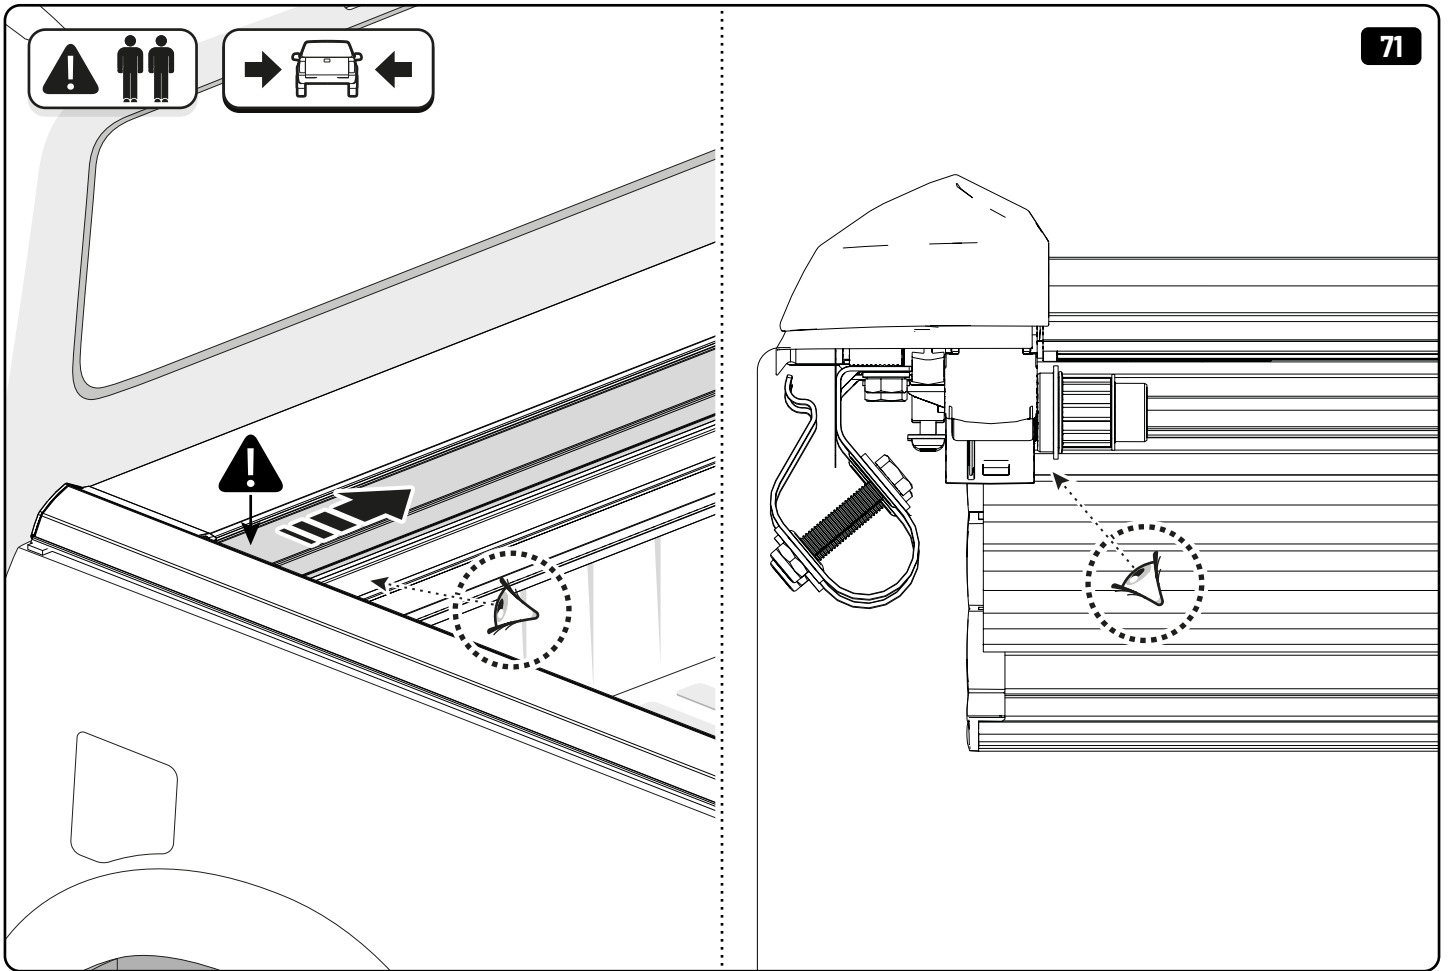

36

Only to be installed by authorized personnel

x6

 **LOCTITE 243**

 Reset

 Reset

Steps	Page	Done by
Mounting rubber cross	9	
Mounting gliding rail in canister	14-15	
Holes for drain	23-24	
Width + Cross measurement	35+36	
Tightening the clamp screw	37	
Mounting drain	45	