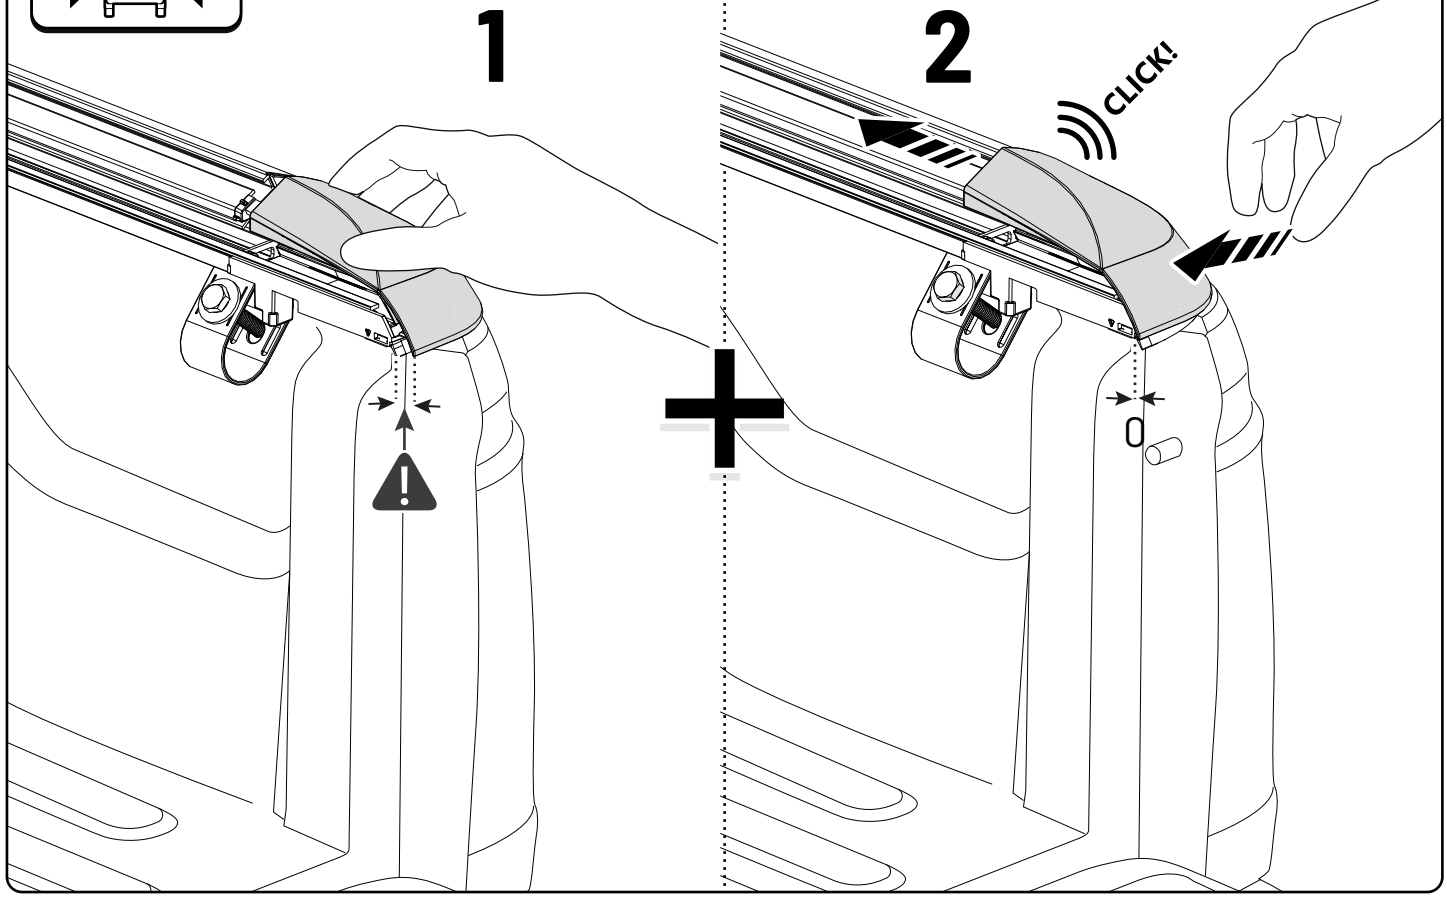

36

Only to be installed by authorized personnel

x6

 **LOCTITE 243**

 Reset

 Reset

Steps	Page	Done by
Mounting rubber cross	9	
Mounting gliding rail in canister	14-15	
Holes for drain	23-24	
Width + Cross measurement	35+36	
Tightening the clamp screw	37	
Mounting drain	45	