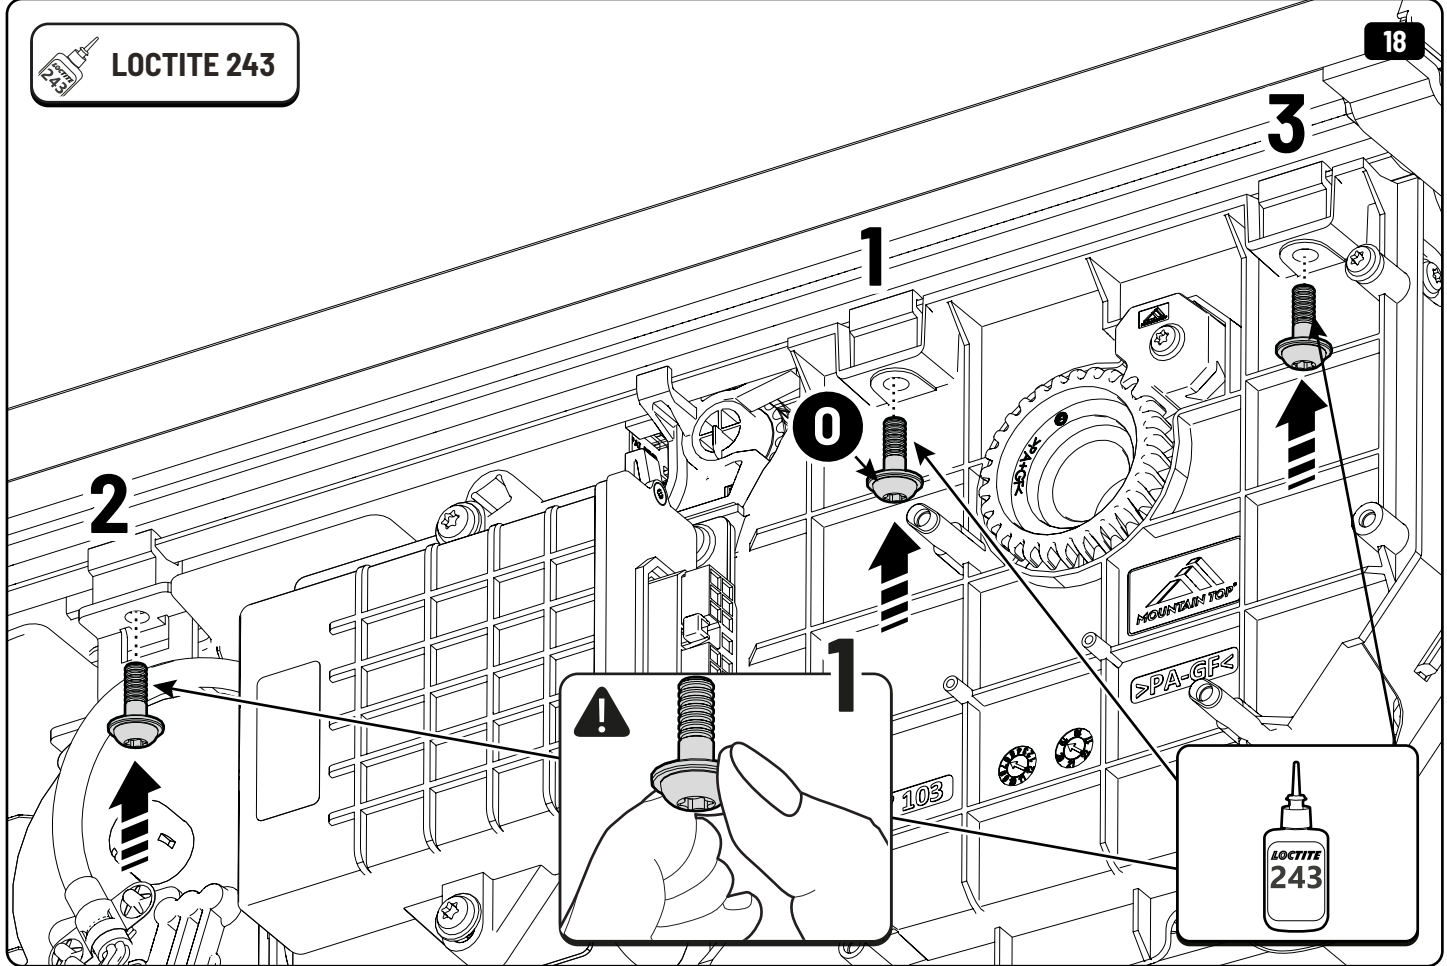

LOCTITE 243

18