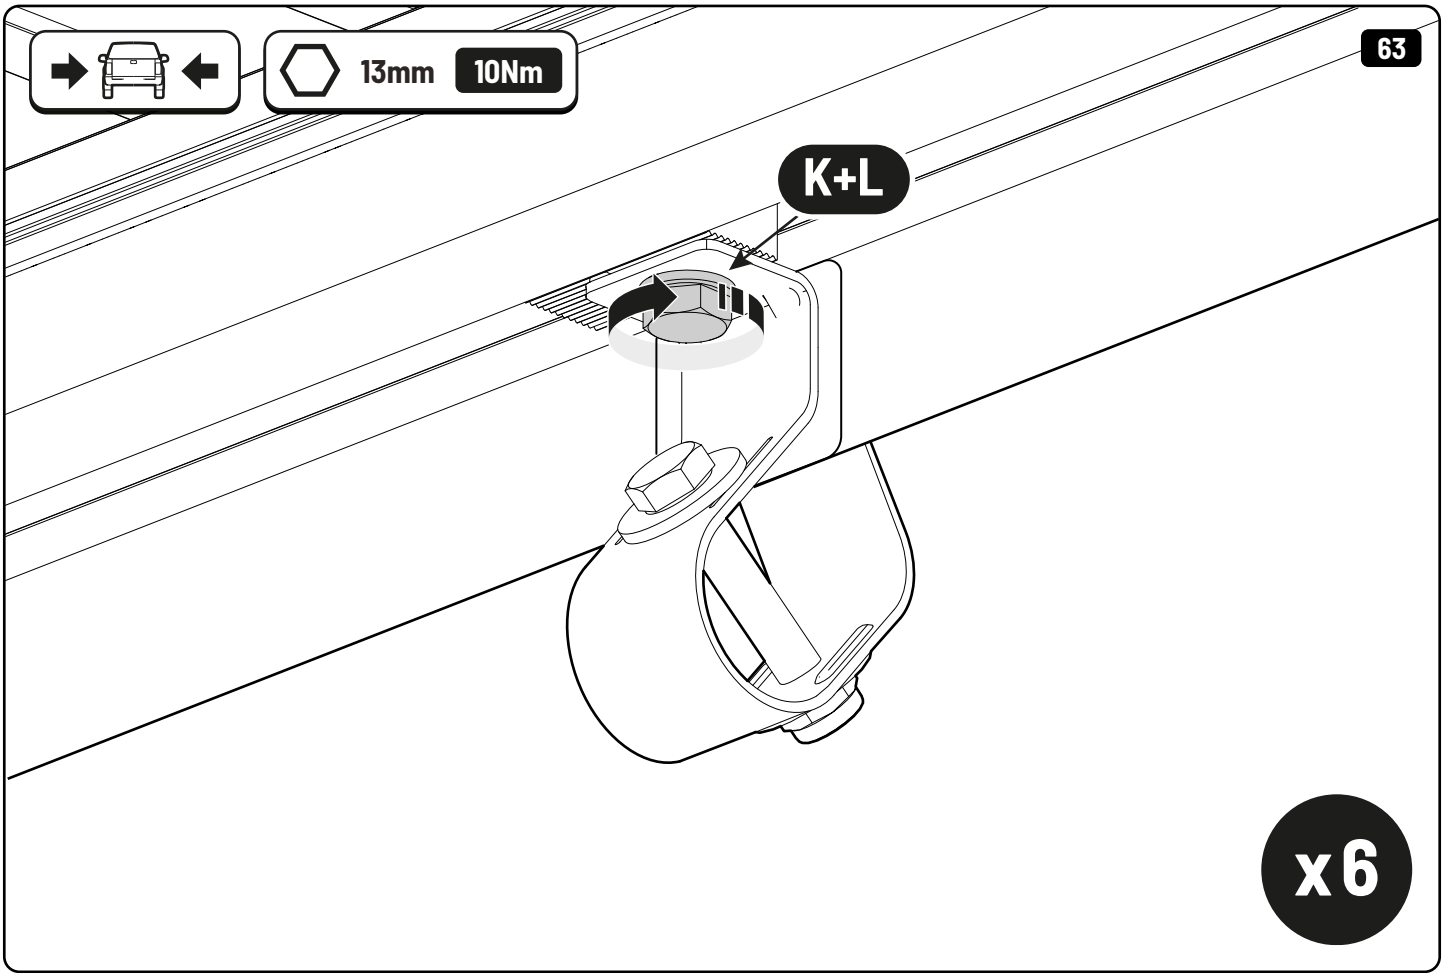

36

Only to be installed by authorized personnel

x6

 **LOCTITE 243**

 Reset

 Reset

Steps	Page	Done by
Mounting rubber cross	9	
Mounting gliding rail in canister	14-15	
Holes for drain	23-24	
Width + Cross measurement	35+36	
Tightening the clamp screw	37	
Mounting drain	45	