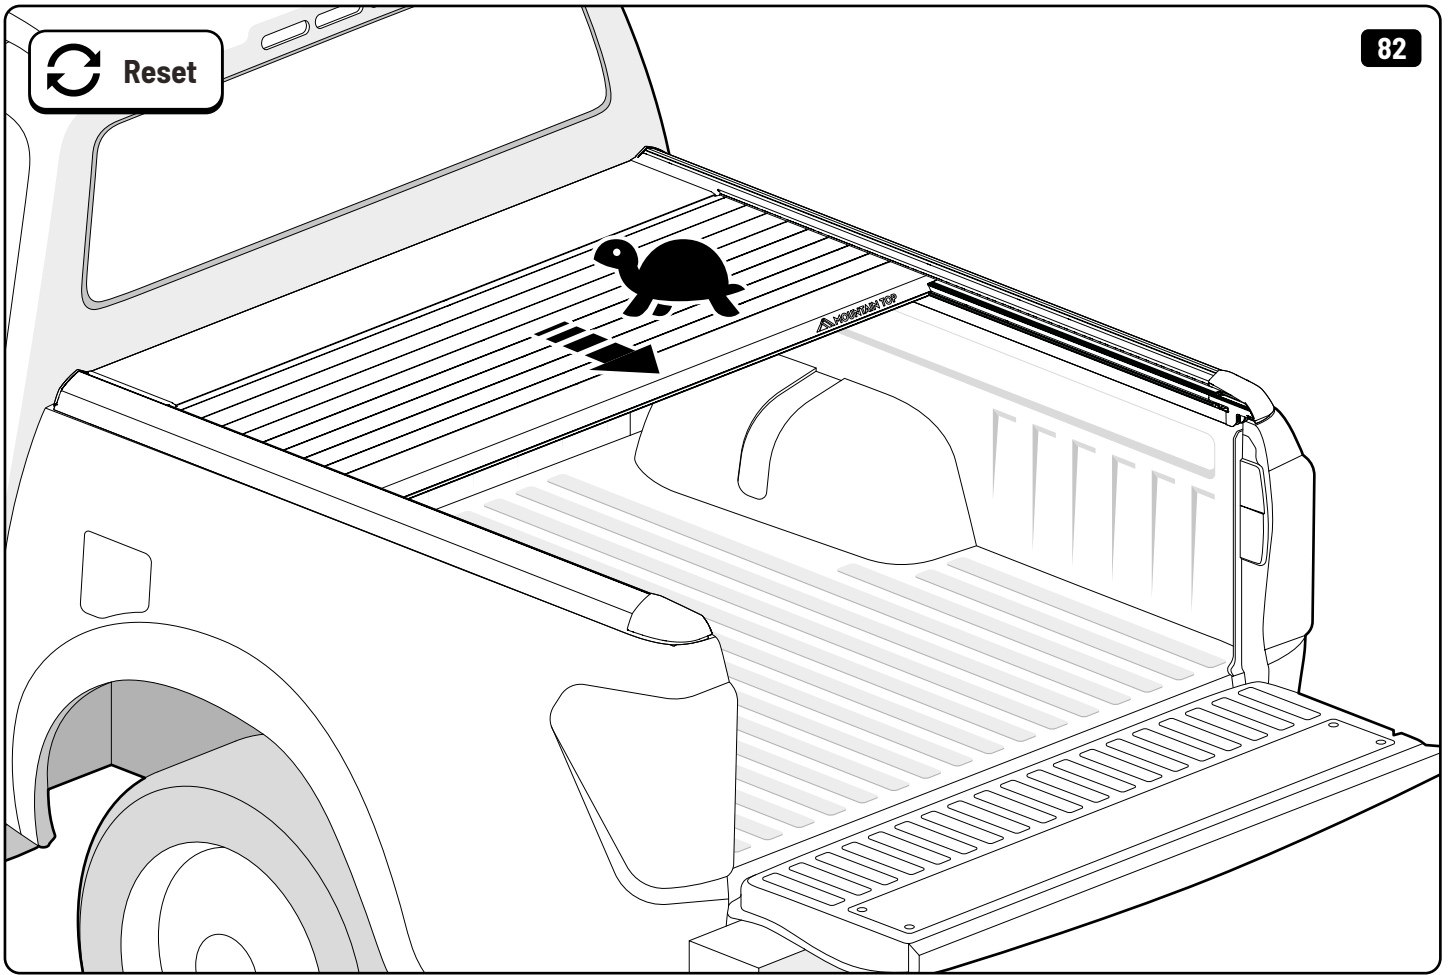

36

Only to be installed by authorized personnel

x6

 **LOCTITE 243**

 Reset

 Reset

Steps	Page	Done by
Mounting rubber cross	9	
Mounting gliding rail in canister	14-15	
Holes for drain	23-24	
Width + Cross measurement	35+36	
Tightening the clamp screw	37	
Mounting drain	45	