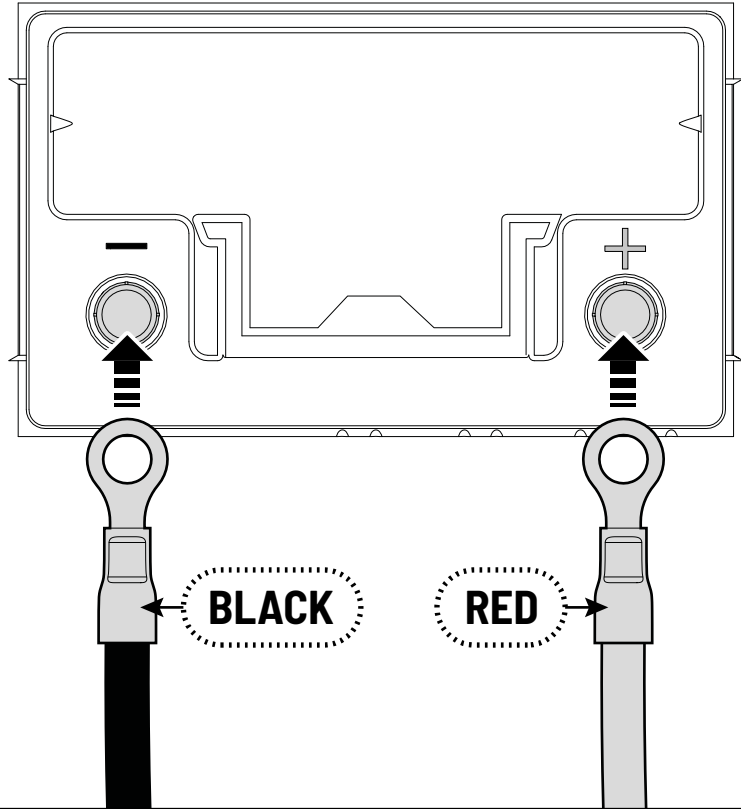

36

Only to be installed by authorized personnel

x6

 **LOCTITE 243**

 Reset

 Reset

Steps	Page	Done by
Mounting rubber cross	9	
Mounting gliding rail in canister	14-15	
Holes for drain	23-24	
Width + Cross measurement	35+36	
Tightening the clamp screw	37	
Mounting drain	45	