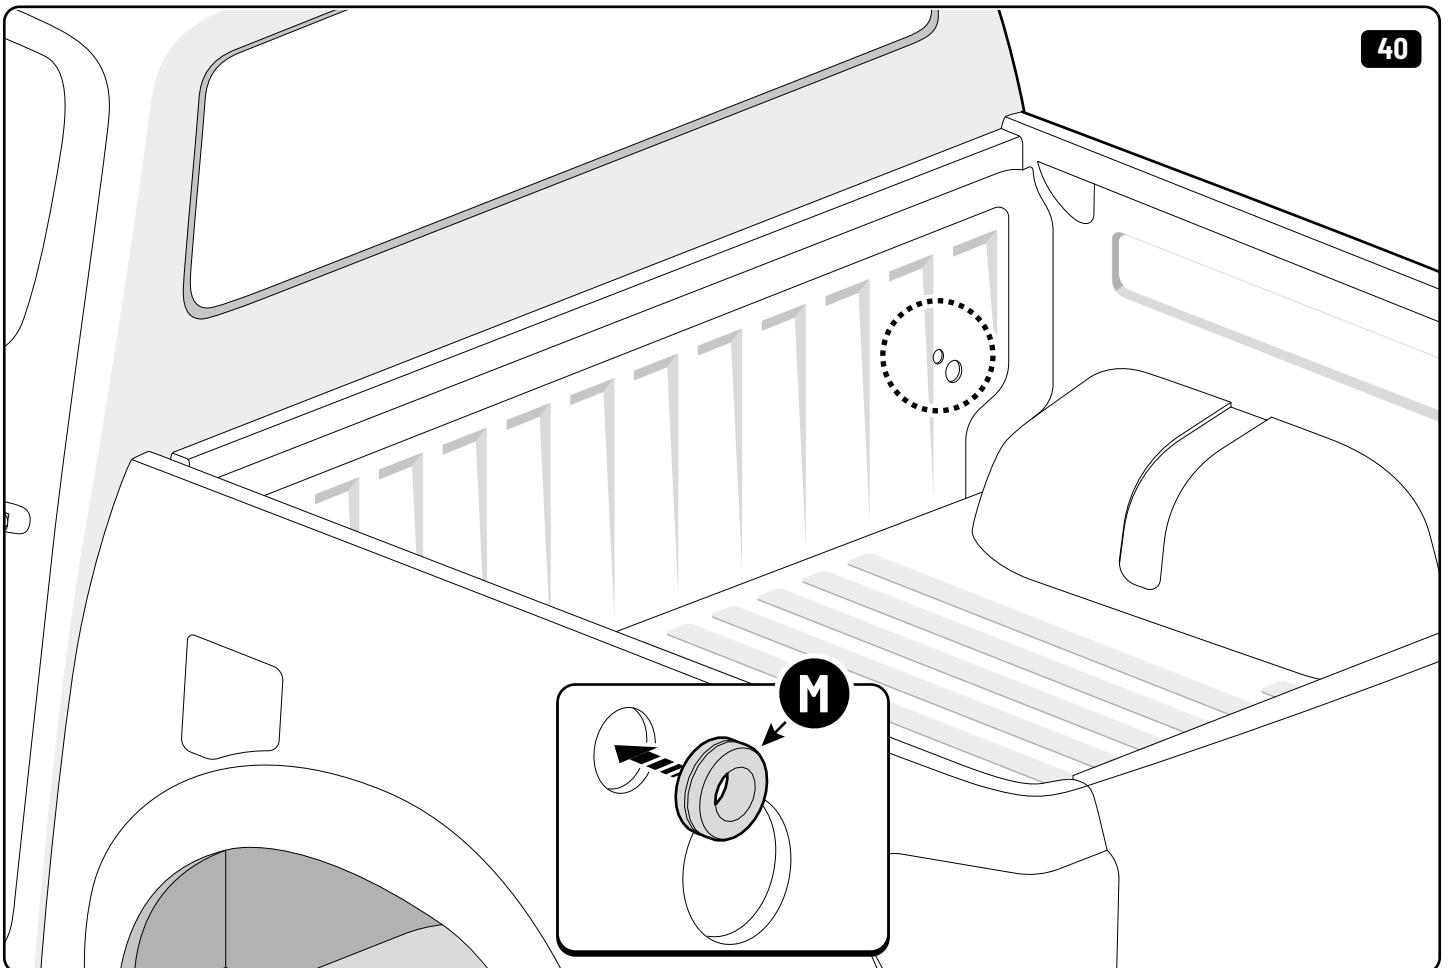

36

Only to be installed by authorized personnel

x6

 **LOCTITE 243**

 Reset

 Reset

Steps	Page	Done by
Mounting rubber cross	9	
Mounting gliding rail in canister	14-15	
Holes for drain	23-24	
Width + Cross measurement	35+36	
Tightening the clamp screw	37	
Mounting drain	45	