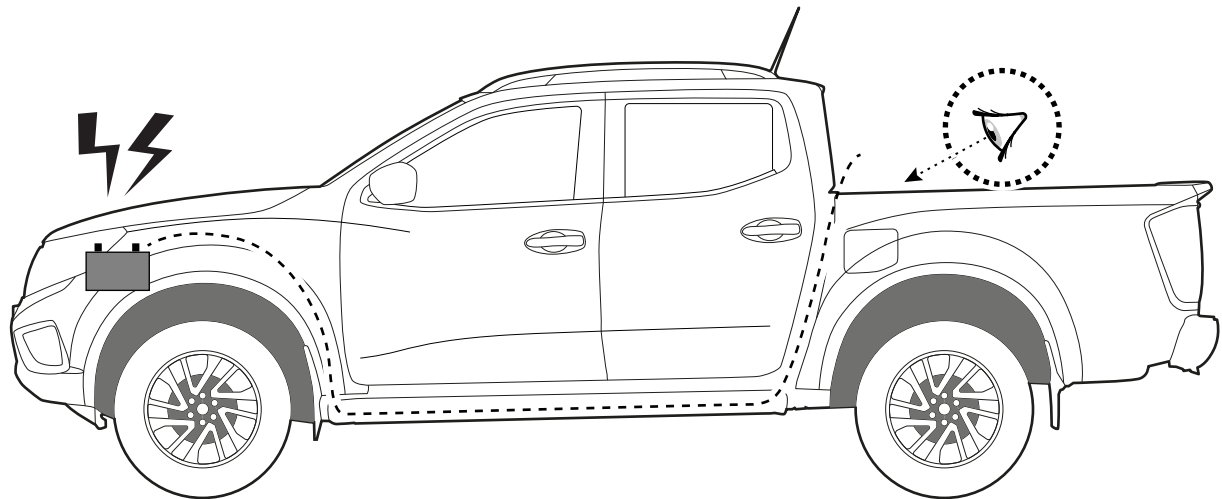

36

Only to be installed by authorized personnel

x6

 **LOCTITE 243**

 Reset

 Reset

Steps	Page	Done by
Mounting rubber cross	9	
Mounting gliding rail in canister	14-15	
Holes for drain	23-24	
Width + Cross measurement	35+36	
Tightening the clamp screw	37	
Mounting drain	45	