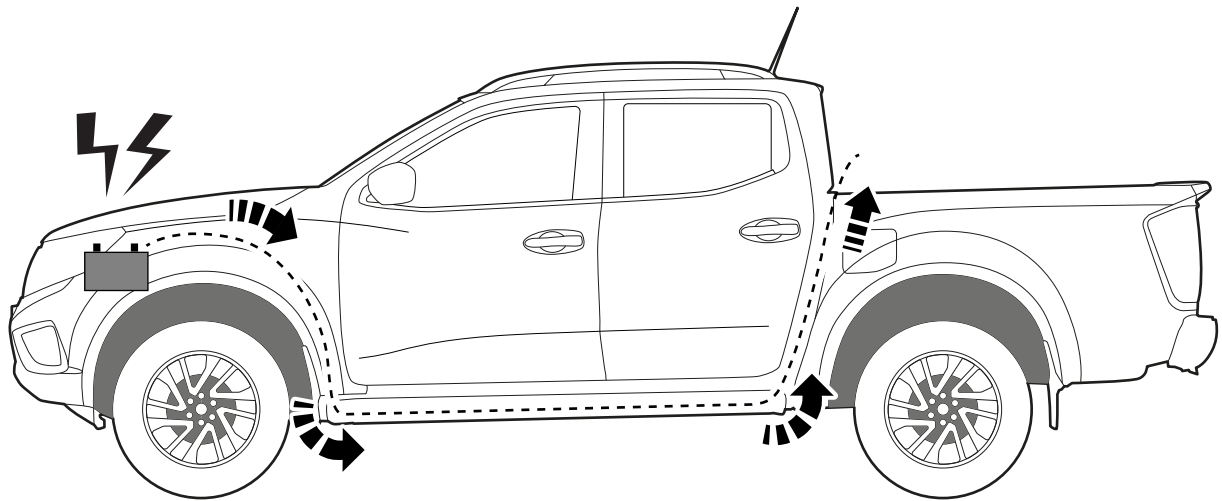

36

Only to be installed by authorized personnel

x6

 **LOCTITE 243**

 Reset

 Reset

Steps	Page	Done by
Mounting rubber cross	9	
Mounting gliding rail in canister	14-15	
Holes for drain	23-24	
Width + Cross measurement	35+36	
Tightening the clamp screw	37	
Mounting drain	45	