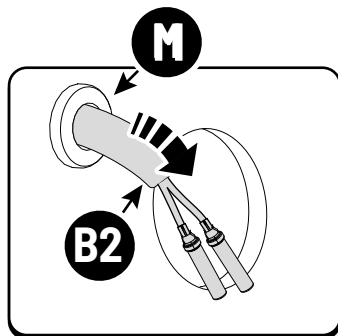

36

Only to be installed by authorized personnel

x6

 **LOCTITE 243**

 Reset

 Reset

Steps	Page	Done by
Mounting rubber cross	9	
Mounting gliding rail in canister	14-15	
Holes for drain	23-24	
Width + Cross measurement	35+36	
Tightening the clamp screw	37	
Mounting drain	45	