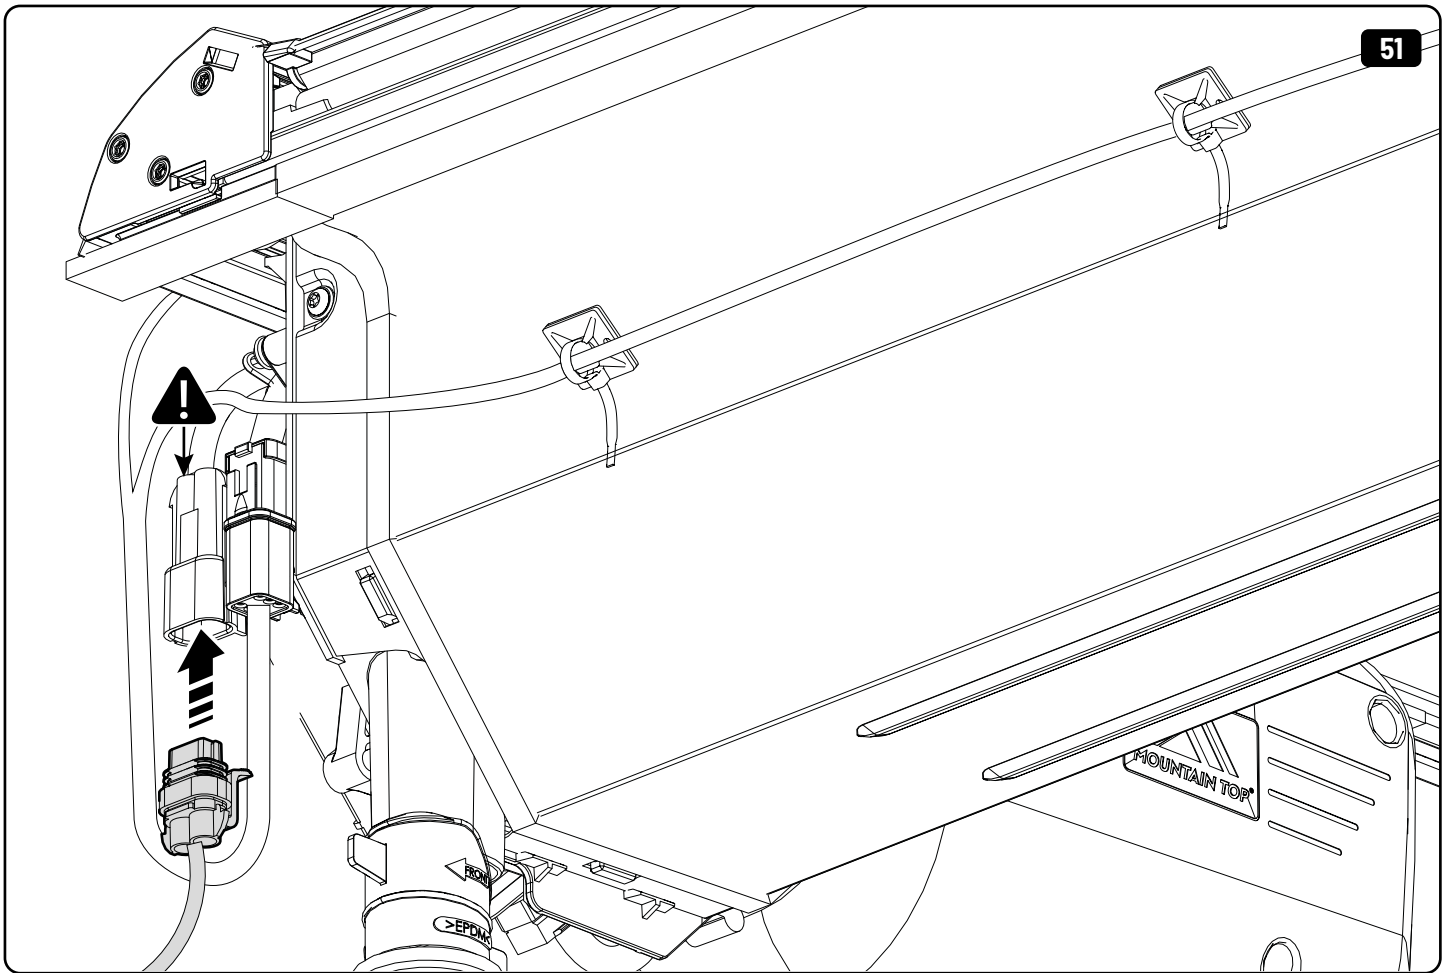

36

Only to be installed by authorized personnel

x6

 **LOCTITE 243**

 Reset

 Reset

Steps	Page	Done by
Mounting rubber cross	9	
Mounting gliding rail in canister	14-15	
Holes for drain	23-24	
Width + Cross measurement	35+36	
Tightening the clamp screw	37	
Mounting drain	45	