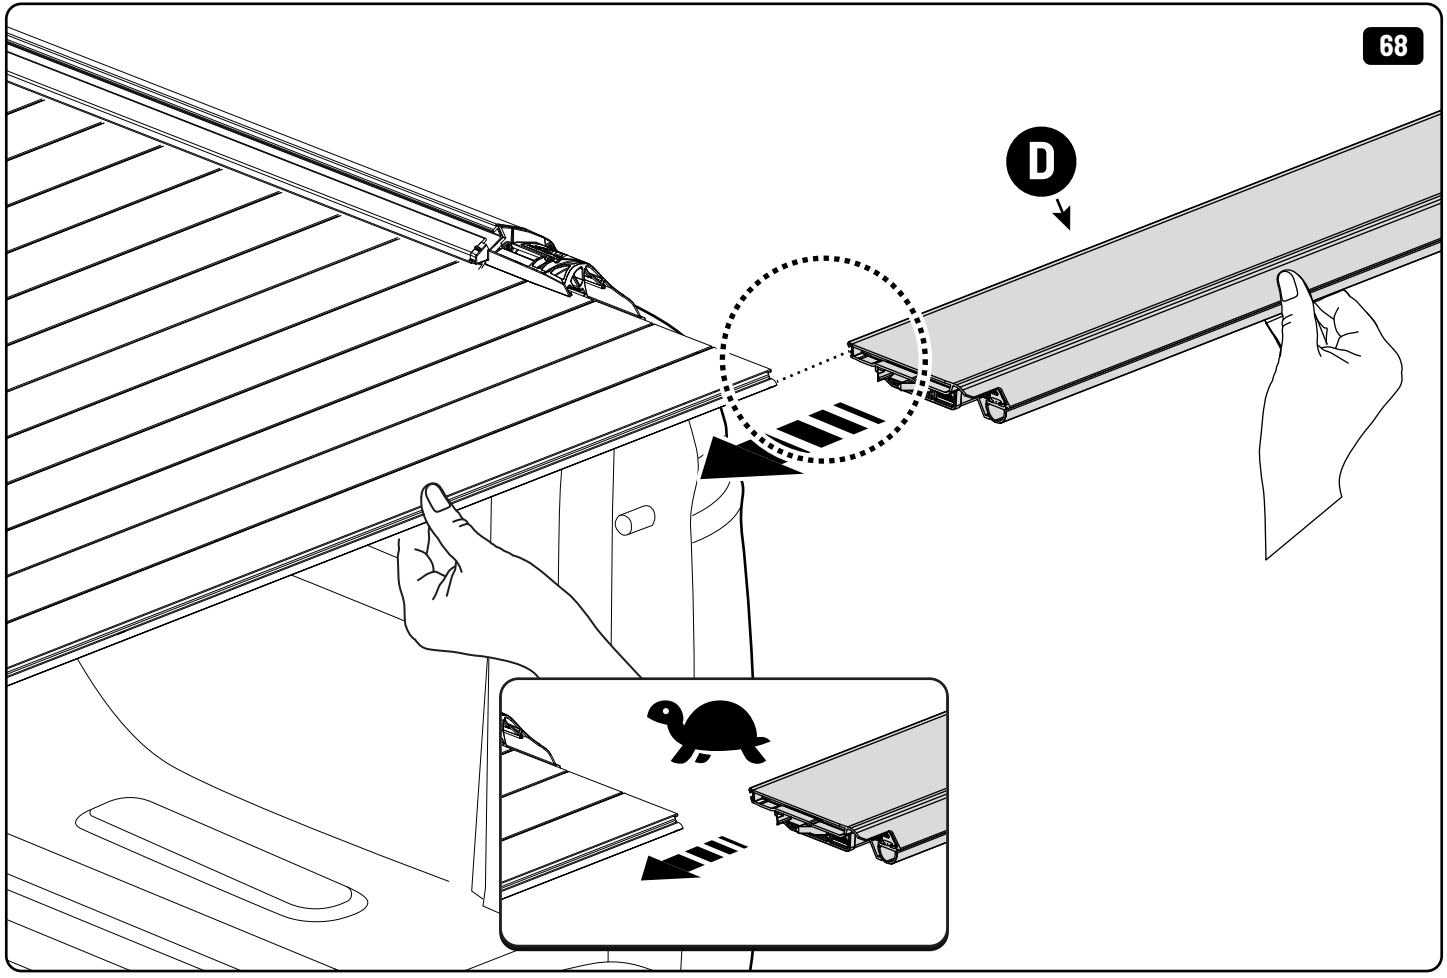

36

Only to be installed by authorized personnel

x6

 **LOCTITE 243**

 Reset

 Reset

Steps	Page	Done by
Mounting rubber cross	9	
Mounting gliding rail in canister	14-15	
Holes for drain	23-24	
Width + Cross measurement	35+36	
Tightening the clamp screw	37	
Mounting drain	45	