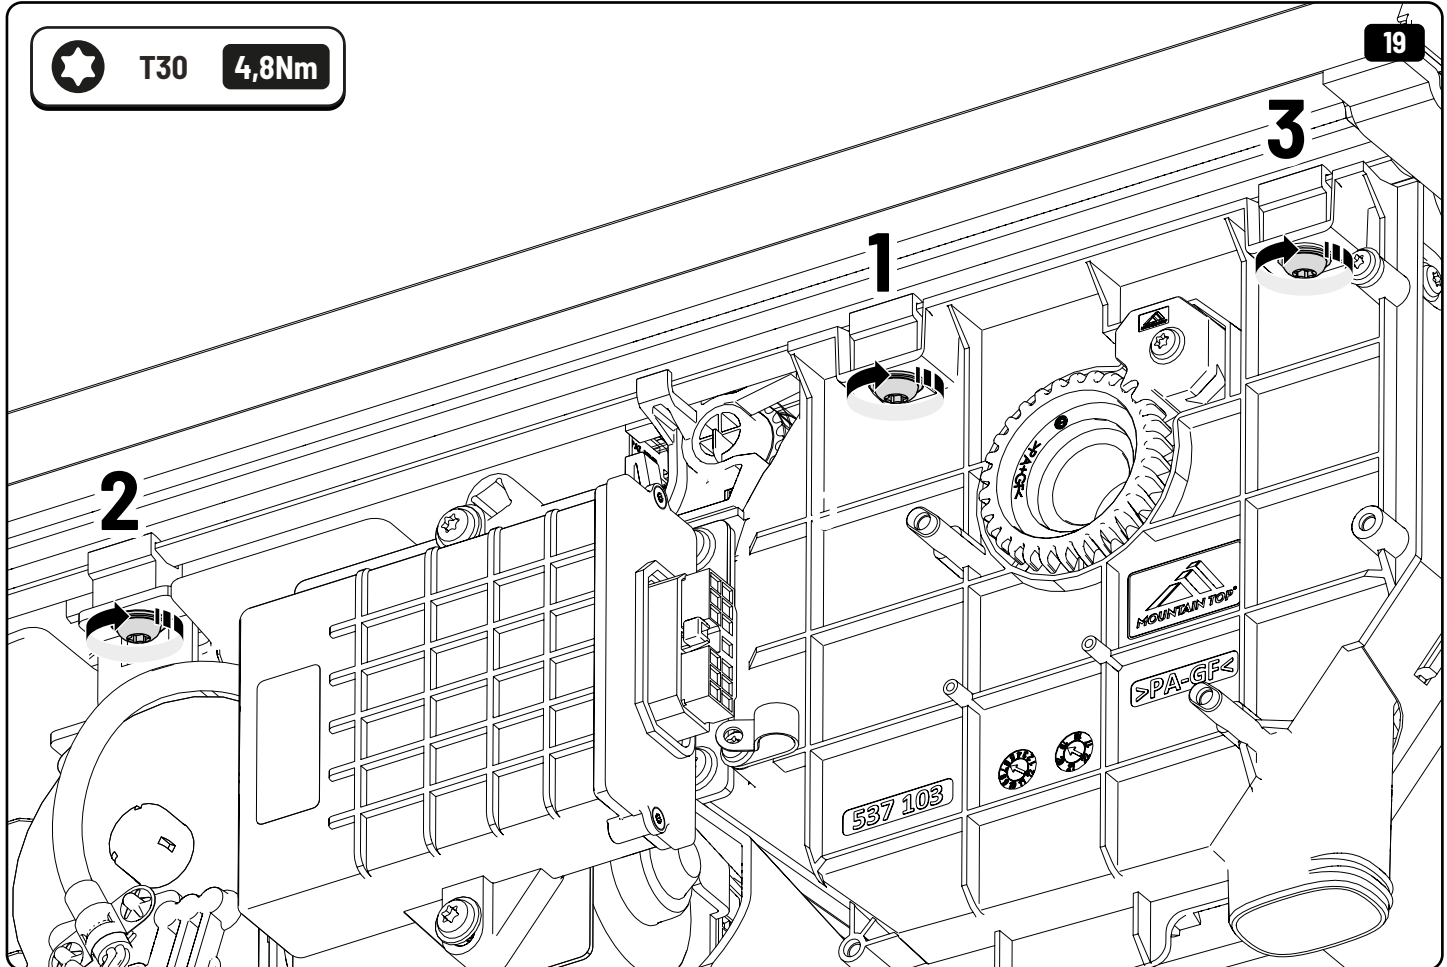

T30 4,8Nm

19