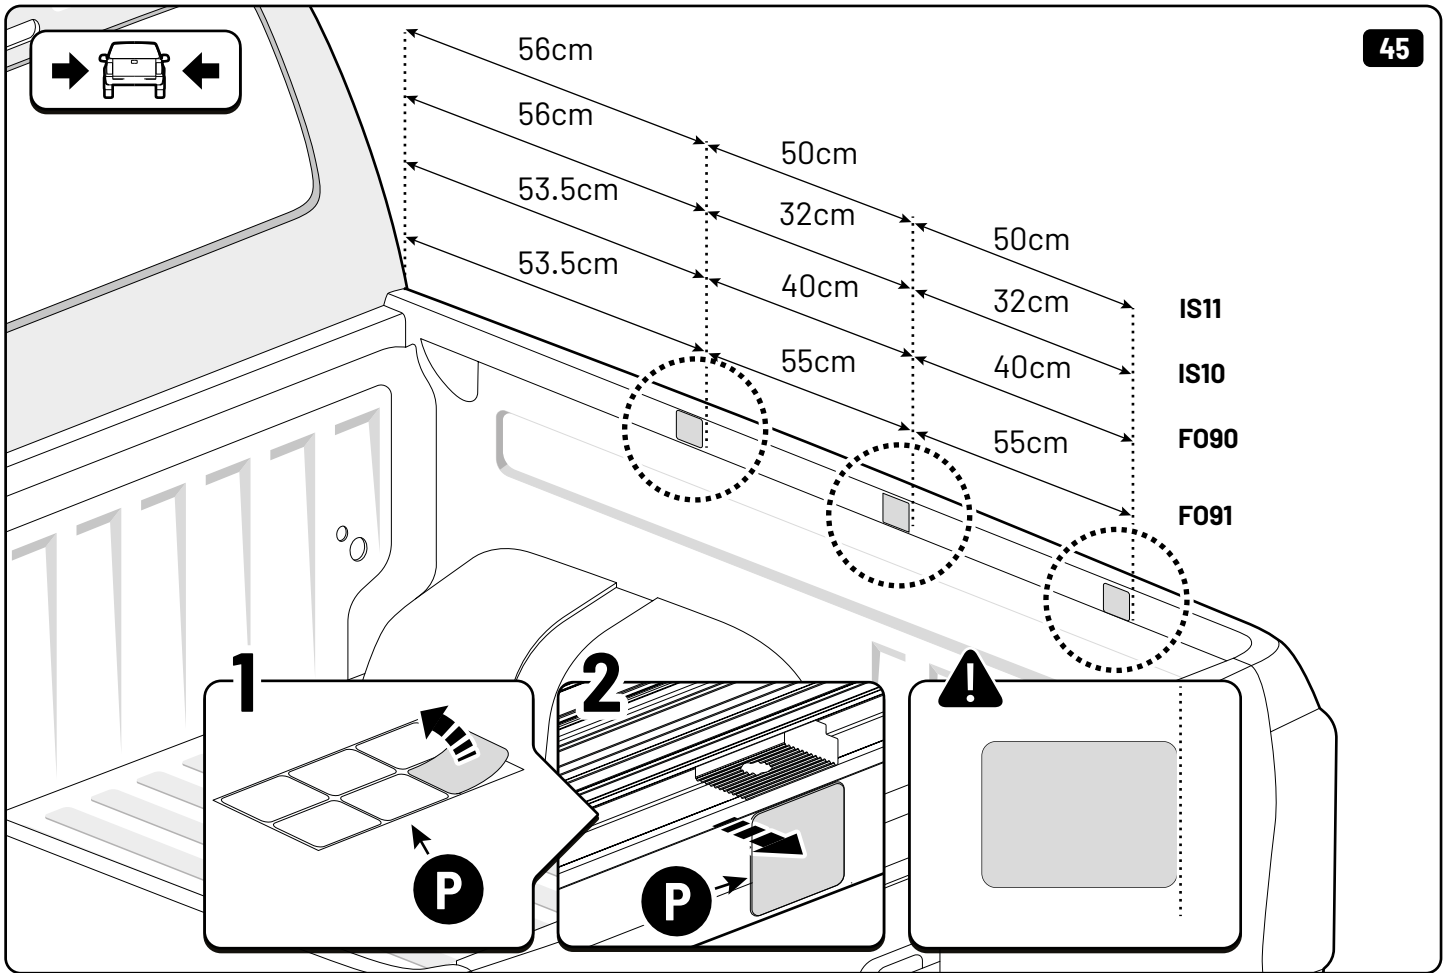

36

Only to be installed by authorized personnel

x6

 **LOCTITE 243**

 Reset

 Reset

Steps	Page	Done by
Mounting rubber cross	9	
Mounting gliding rail in canister	14-15	
Holes for drain	23-24	
Width + Cross measurement	35+36	
Tightening the clamp screw	37	
Mounting drain	45	

Customer Service +45 4810 2950 (08:00 - 16:00 CET)
Support info@mountaintop.dk
Website www.mountaintop.dk
Address Pedersholmparken 10, 3600 Frederikssund, Denmark

Part number (s)	Model / Year	Cab type (s)	Installation time	Weight
EVOe IS10 AB01	Isuzu / 2020 ->	Double Cab	1 hour (s)	43 kg
EVOe IS11 AB01	Isuzu / 2020 ->	Extra Cab	1 hour (s)	48 kg
EVOe F090 AB01	Ranger / 2011 ->	Double Cab	1 hour (s)	42 kg
EVOe F090 AB01	Raptor / 2018 ->	Double Cab	1 hour (s)	42 kg