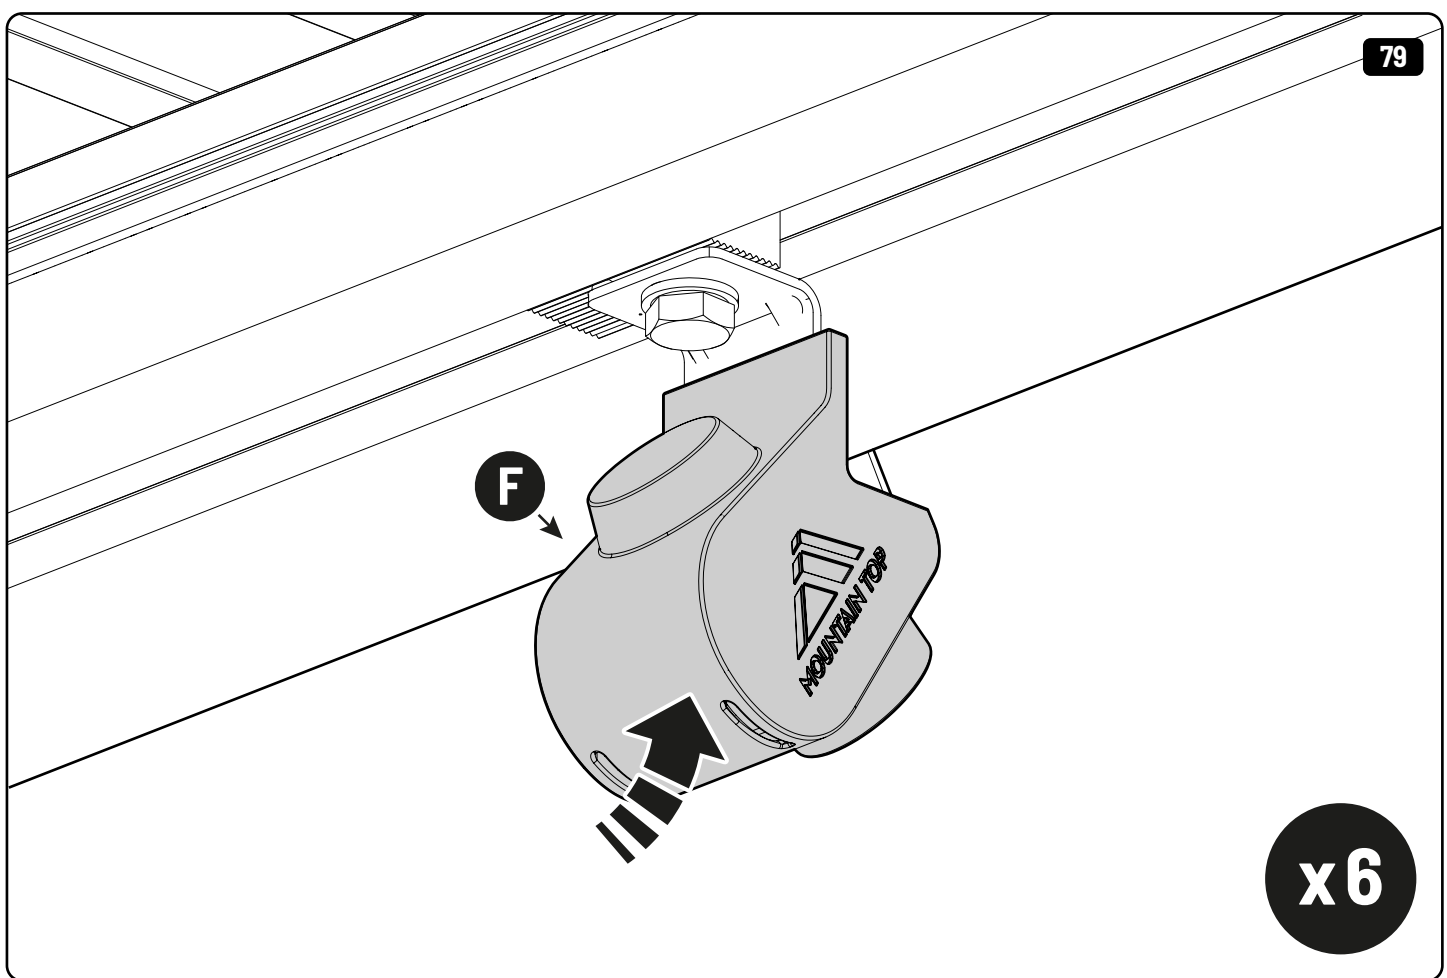

36

Only to be installed by authorized personnel

x6

 **LOCTITE 243**

 Reset

 Reset

Steps	Page	Done by
Mounting rubber cross	9	
Mounting gliding rail in canister	14-15	
Holes for drain	23-24	
Width + Cross measurement	35+36	
Tightening the clamp screw	37	
Mounting drain	45	