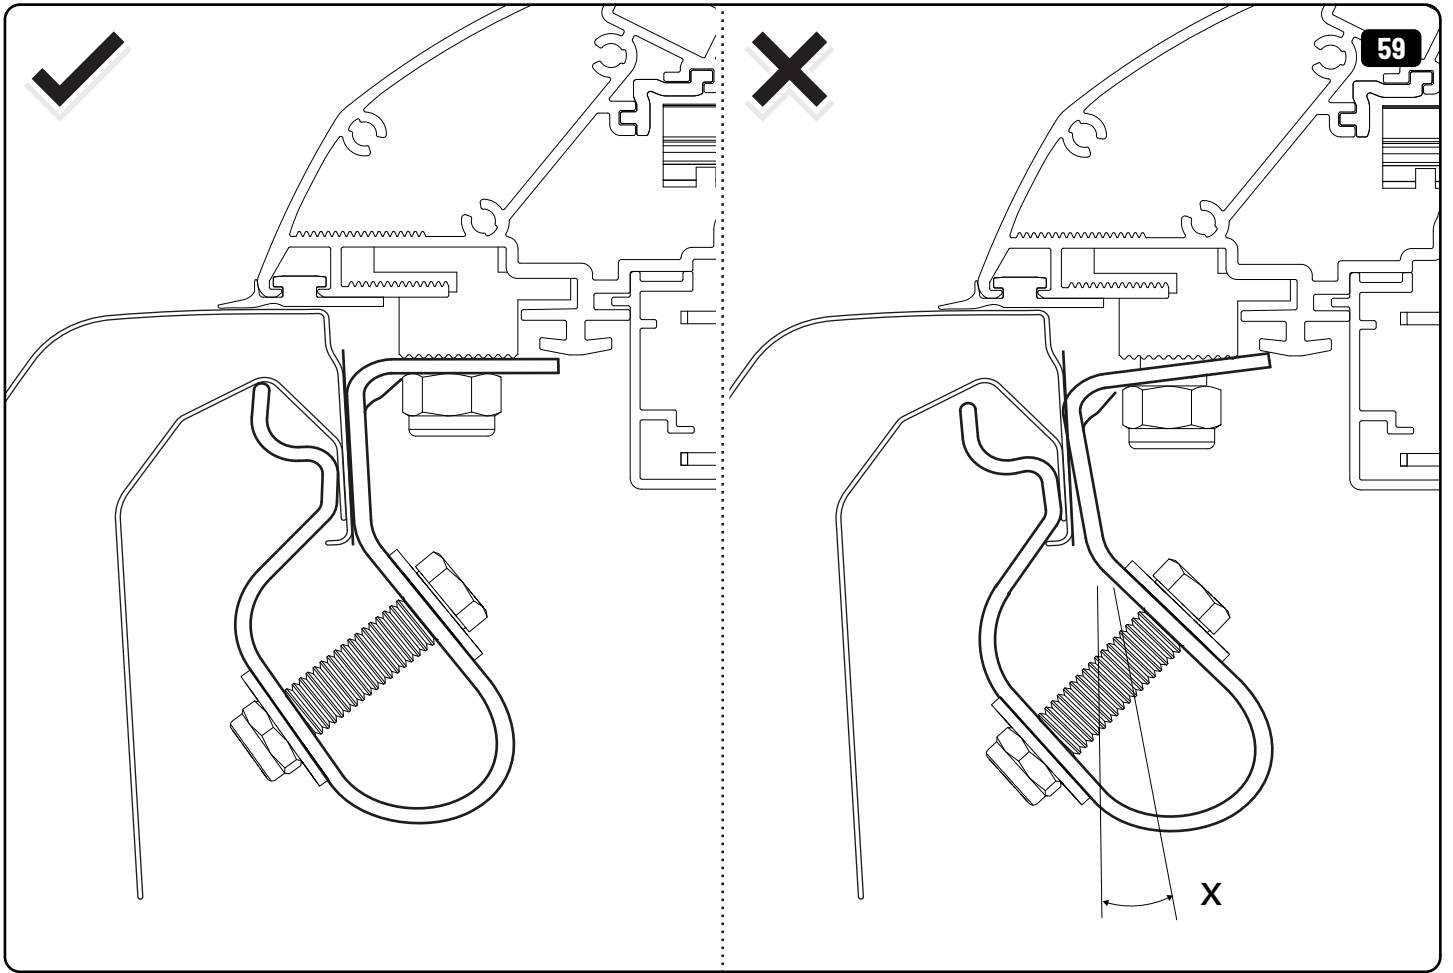

36

Only to be installed by authorized personnel

x6

 **LOCTITE 243**

 Reset

 Reset

Steps	Page	Done by
Mounting rubber cross	9	
Mounting gliding rail in canister	14-15	
Holes for drain	23-24	
Width + Cross measurement	35+36	
Tightening the clamp screw	37	
Mounting drain	45	

Customer Service +45 4810 2950 (08:00 - 16:00 CET)
Support info@mountaintop.dk
Website www.mountaintop.dk
Address Pedersholmparken 10, 3600 Frederikssund, Denmark

Part number (s)	Model / Year	Cab type (s)	Installation time	Weight
EVOe IS10 AB01	Isuzu / 2020 ->	Double Cab	1 hour (s)	43 kg
EVOe IS11 AB01	Isuzu / 2020 ->	Extra Cab	1 hour (s)	48 kg
EVOe F090 AB01	Ranger / 2011 ->	Double Cab	1 hour (s)	42 kg
EVOe F090 AB01	Raptor / 2018 ->	Double Cab	1 hour (s)	42 kg