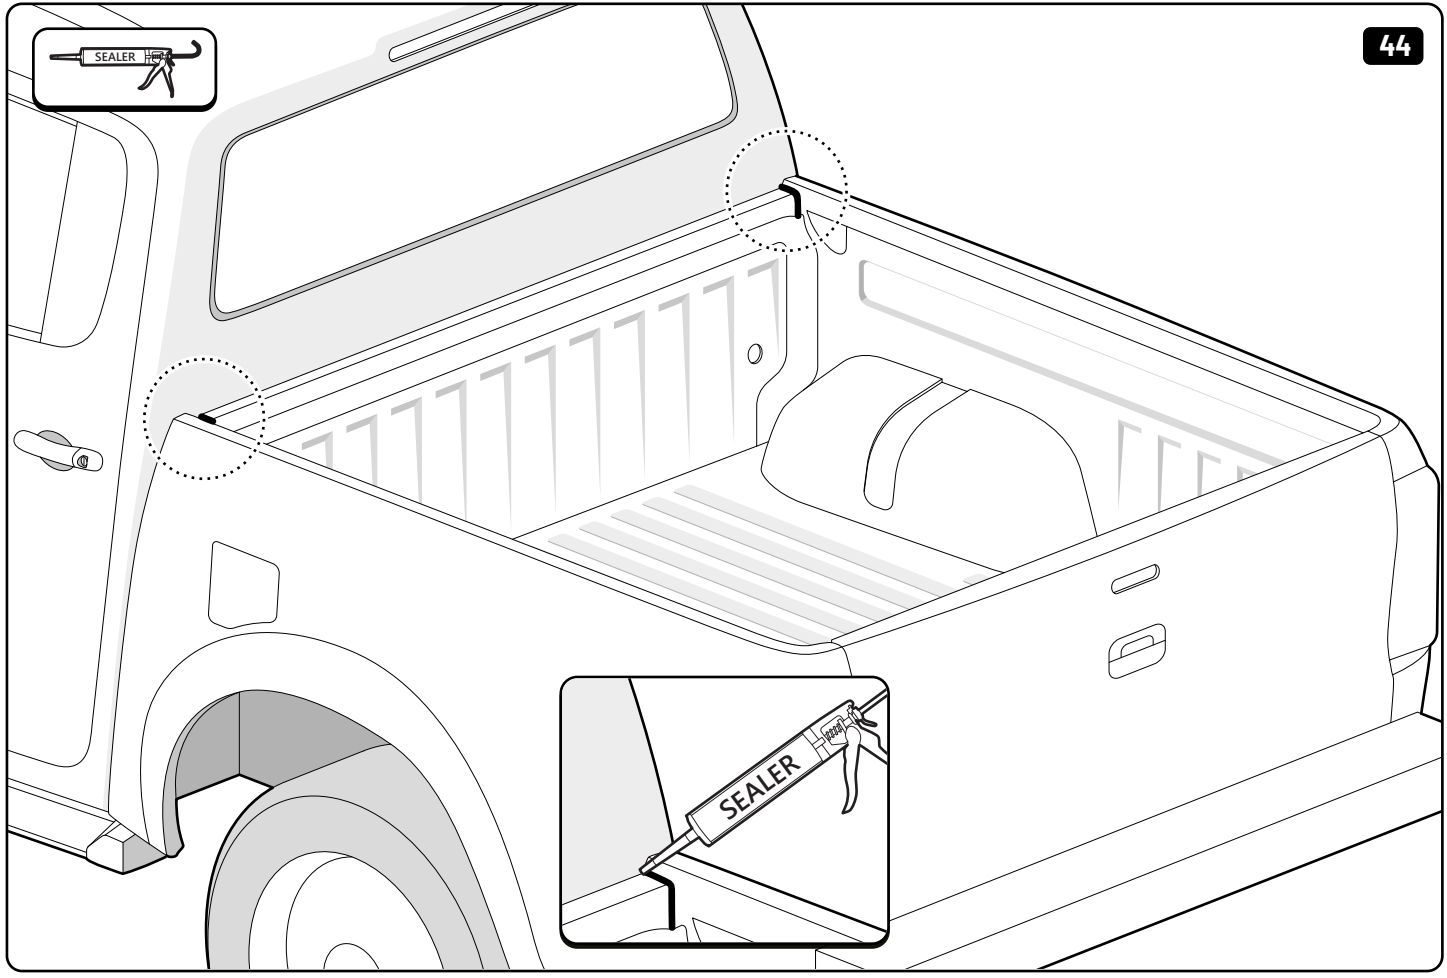

36

Only to be installed by authorized personnel

x6

 **LOCTITE 243**

 Reset

 Reset

Steps	Page	Done by
Mounting rubber cross	9	
Mounting gliding rail in canister	14-15	
Holes for drain	23-24	
Width + Cross measurement	35+36	
Tightening the clamp screw	37	
Mounting drain	45	