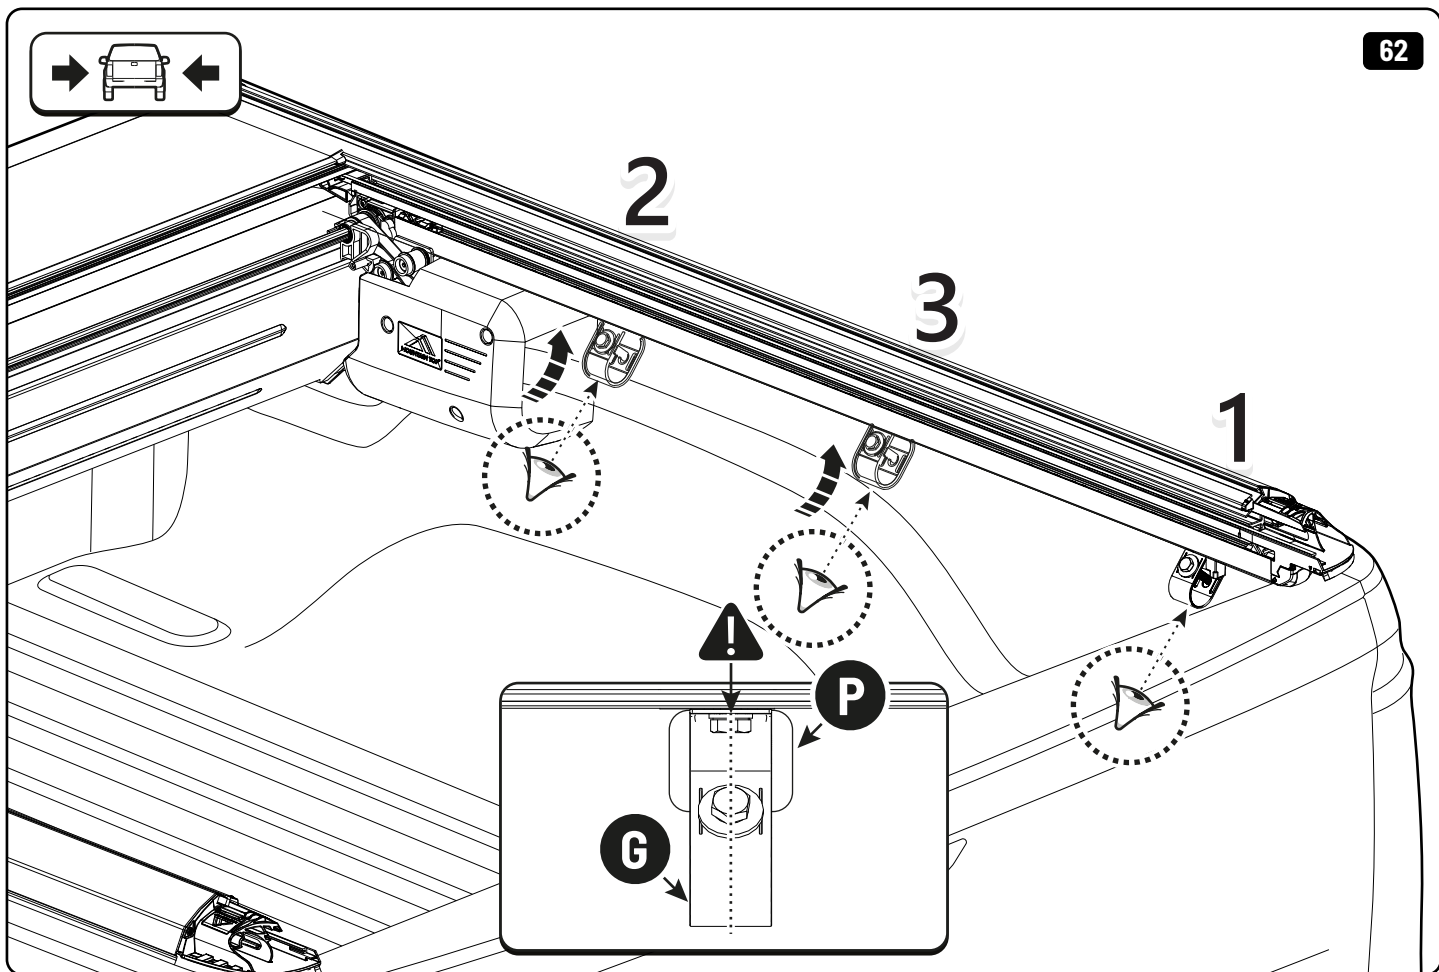

36

Only to be installed by authorized personnel

x6

 **LOCTITE 243**

 Reset

 Reset

Steps	Page	Done by
Mounting rubber cross	9	
Mounting gliding rail in canister	14-15	
Holes for drain	23-24	
Width + Cross measurement	35+36	
Tightening the clamp screw	37	
Mounting drain	45	