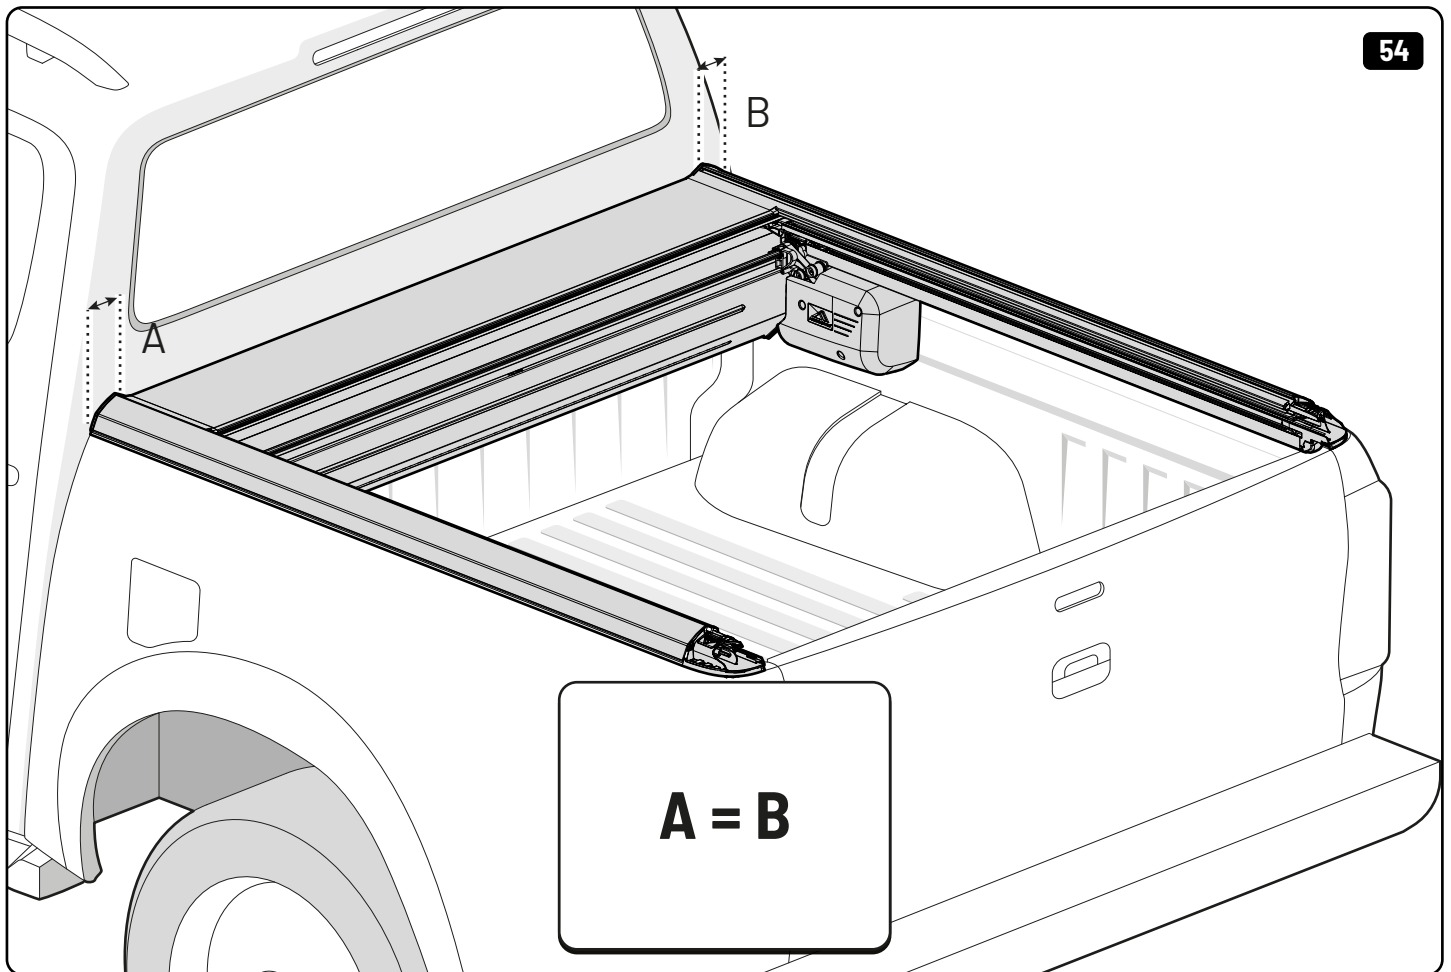

36

Only to be installed by authorized personnel

x6

 **LOCTITE 243**

 Reset

 Reset

Steps	Page	Done by
Mounting rubber cross	9	
Mounting gliding rail in canister	14-15	
Holes for drain	23-24	
Width + Cross measurement	35+36	
Tightening the clamp screw	37	
Mounting drain	45	