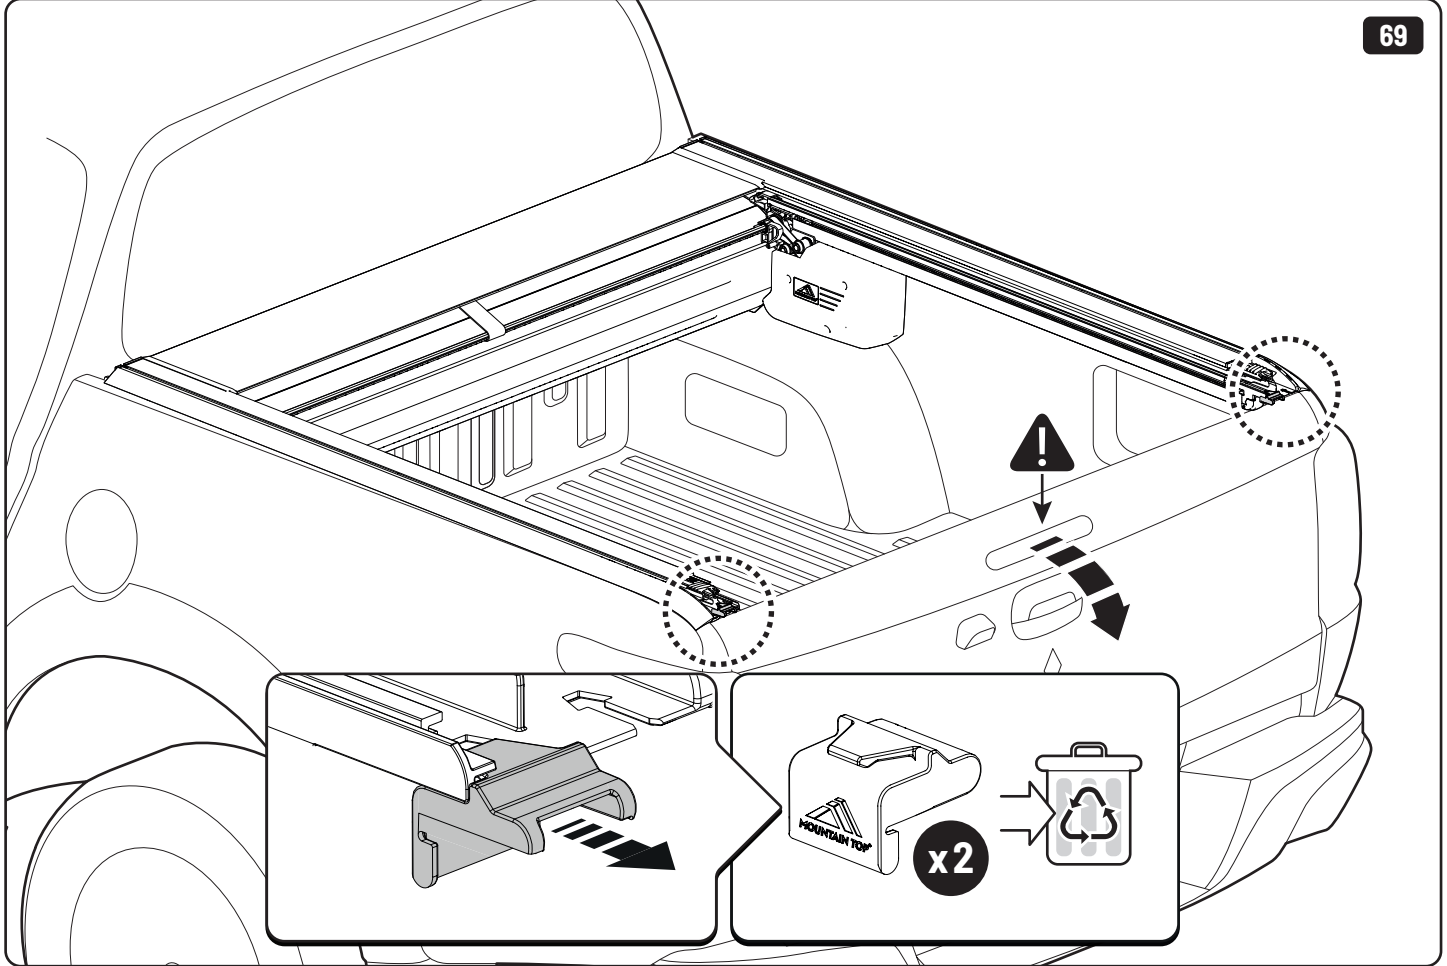

2

3

x2

↔  ↔  10mm 10Nm

 Reset

91

92

Steps	Page	Done by
Mounting rubber cross	7	
Mounting gliding rail in canister	13	
Holes for drain	21	
Width + Cross measurement	38-39	
Tightening bolts	39	
Mounting drain	48-49	