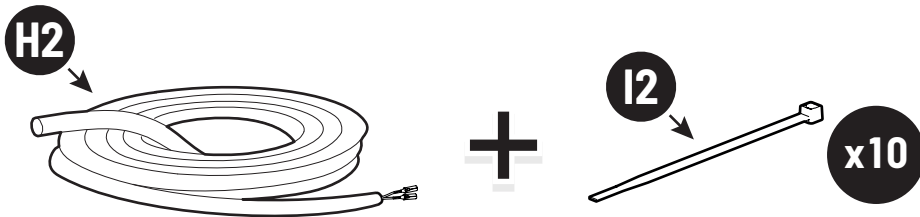

Only to be installed by authorized personell