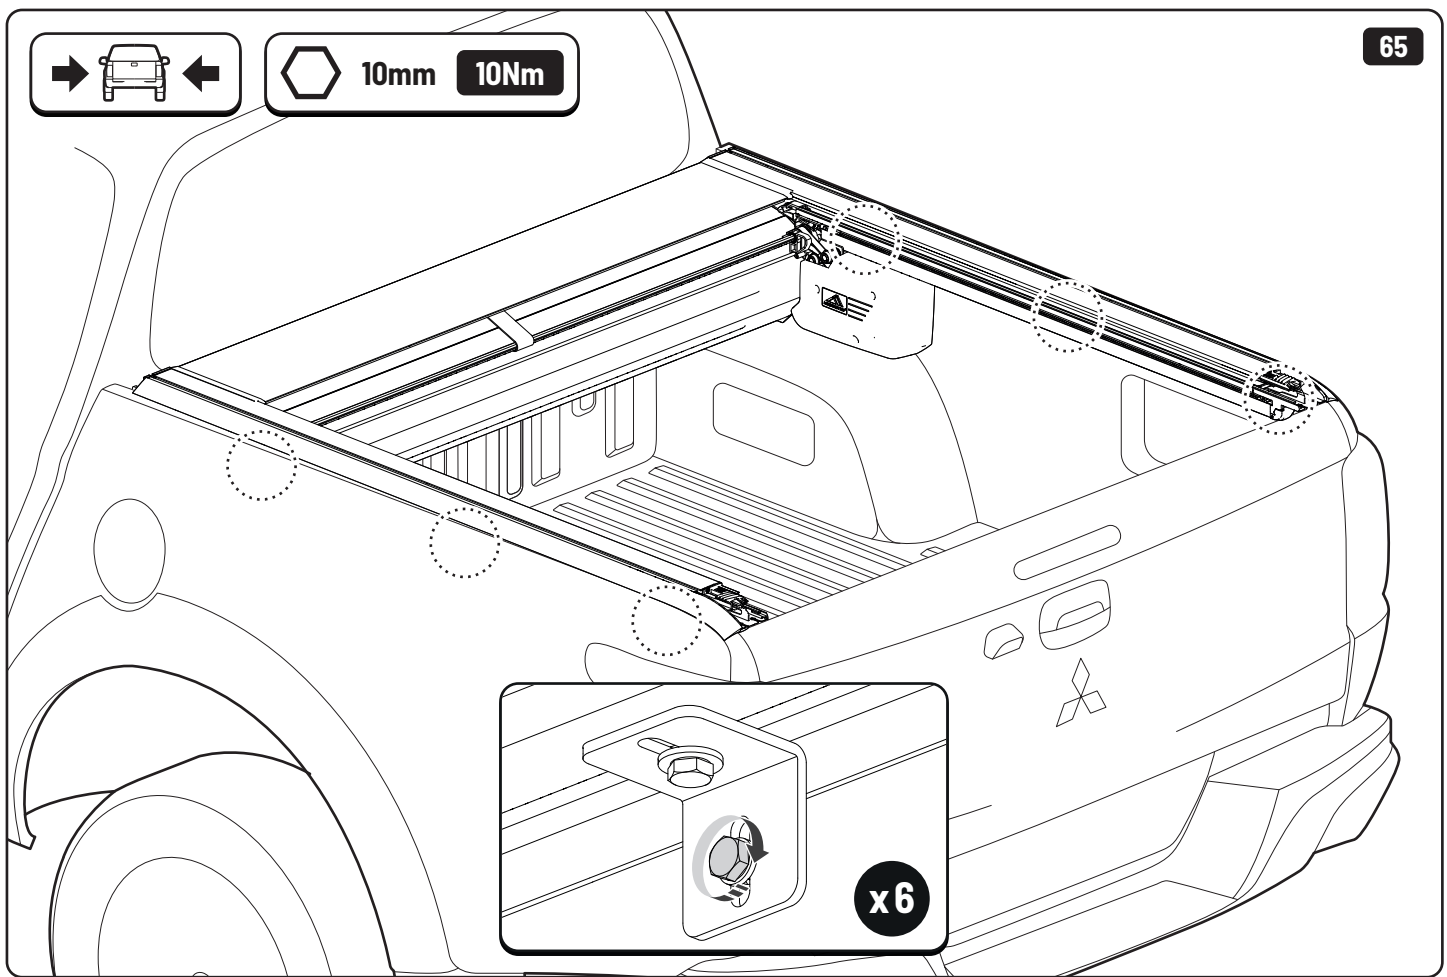

↔ ↔   10mm   10Nm