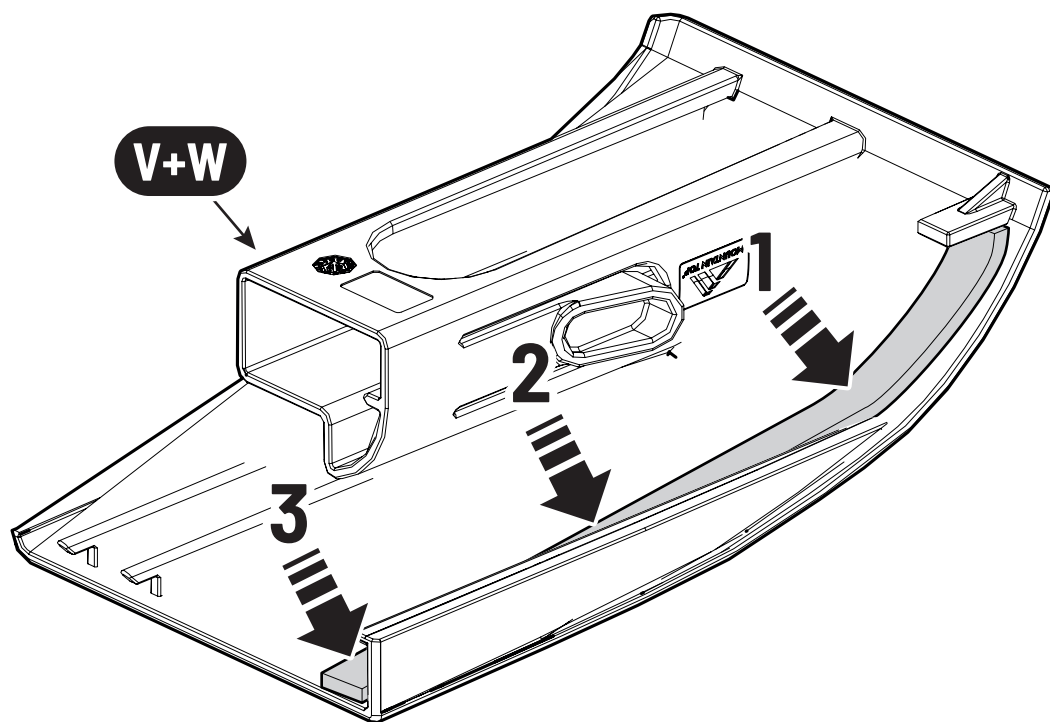

2

3

x2

↔  ↔  10mm 10Nm

 Reset

91

92

Steps	Page	Done by
Mounting rubber cross	7	
Mounting gliding rail in canister	13	
Holes for drain	21	
Width + Cross measurement	38-39	
Tightening bolts	39	
Mounting drain	48-49	