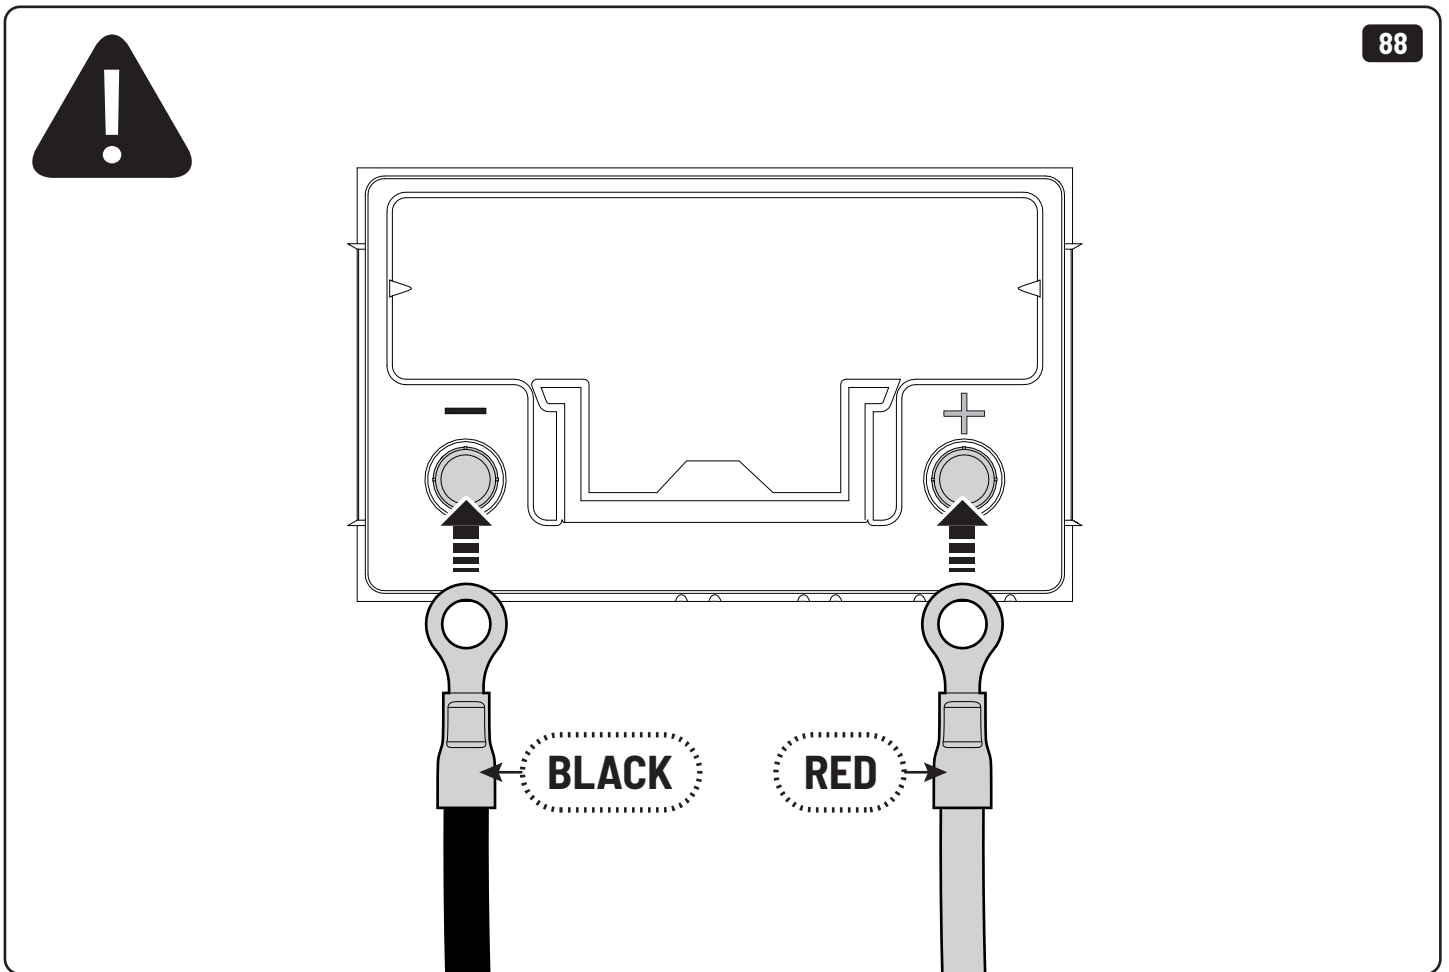

2

3

x2

↔  ↔  10mm 10Nm

 Reset

91

92

Steps	Page	Done by
Mounting rubber cross	7	
Mounting gliding rail in canister	13	
Holes for drain	21	
Width + Cross measurement	38-39	
Tightening bolts	39	
Mounting drain	48-49	