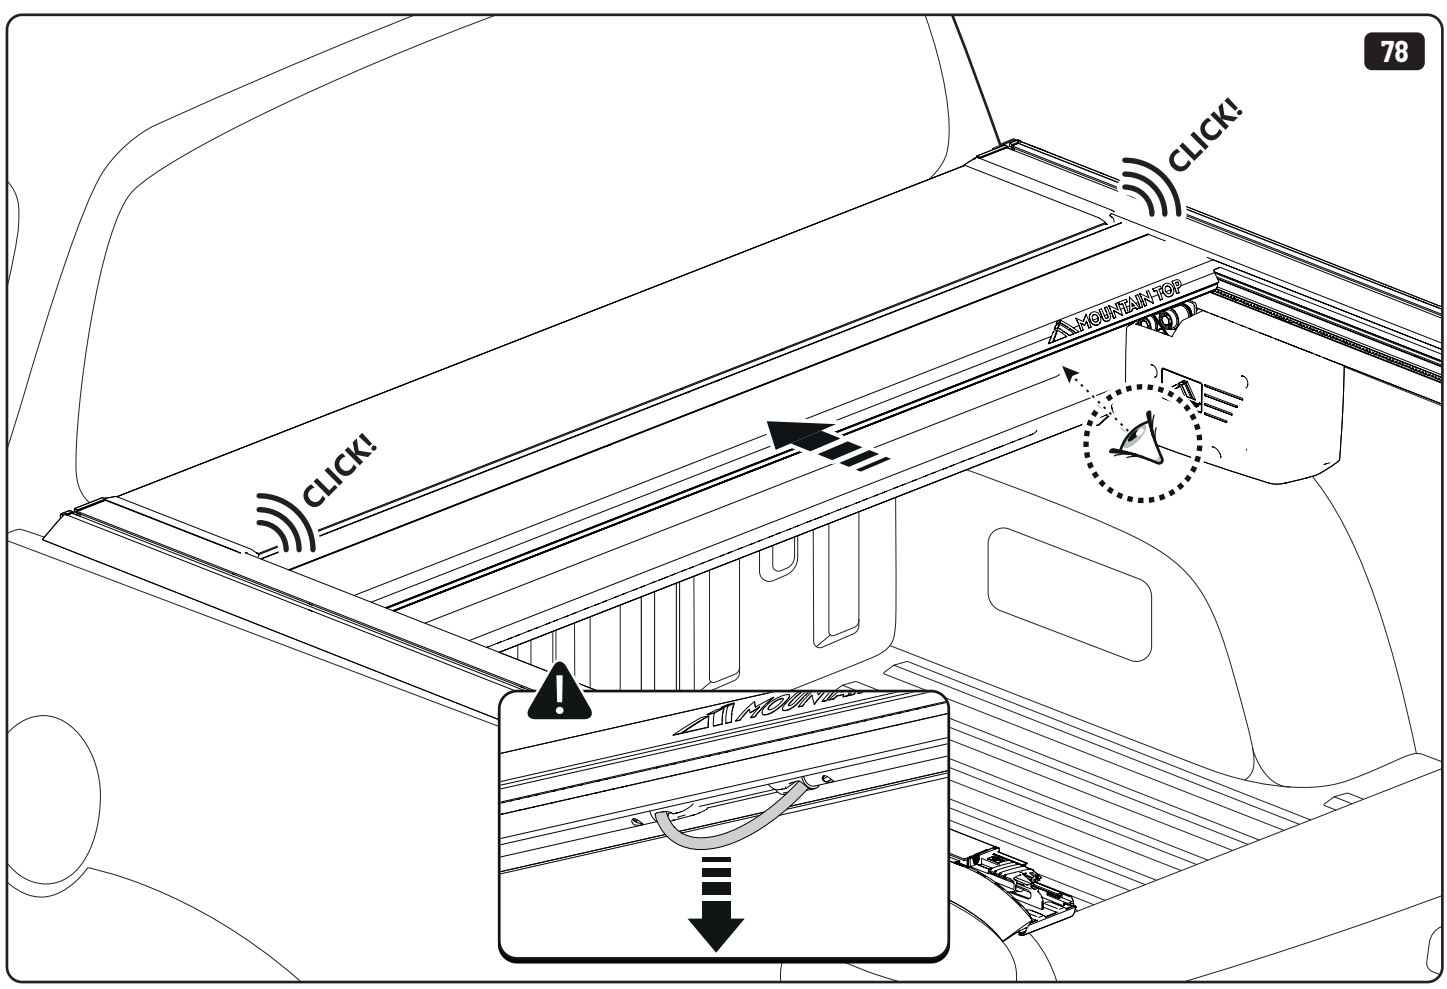

2

3

x2

↔  ↔  10mm 10Nm

 Reset

91

92

Steps	Page	Done by
Mounting rubber cross	7	
Mounting gliding rail in canister	13	
Holes for drain	21	
Width + Cross measurement	38-39	
Tightening bolts	39	
Mounting drain	48-49	