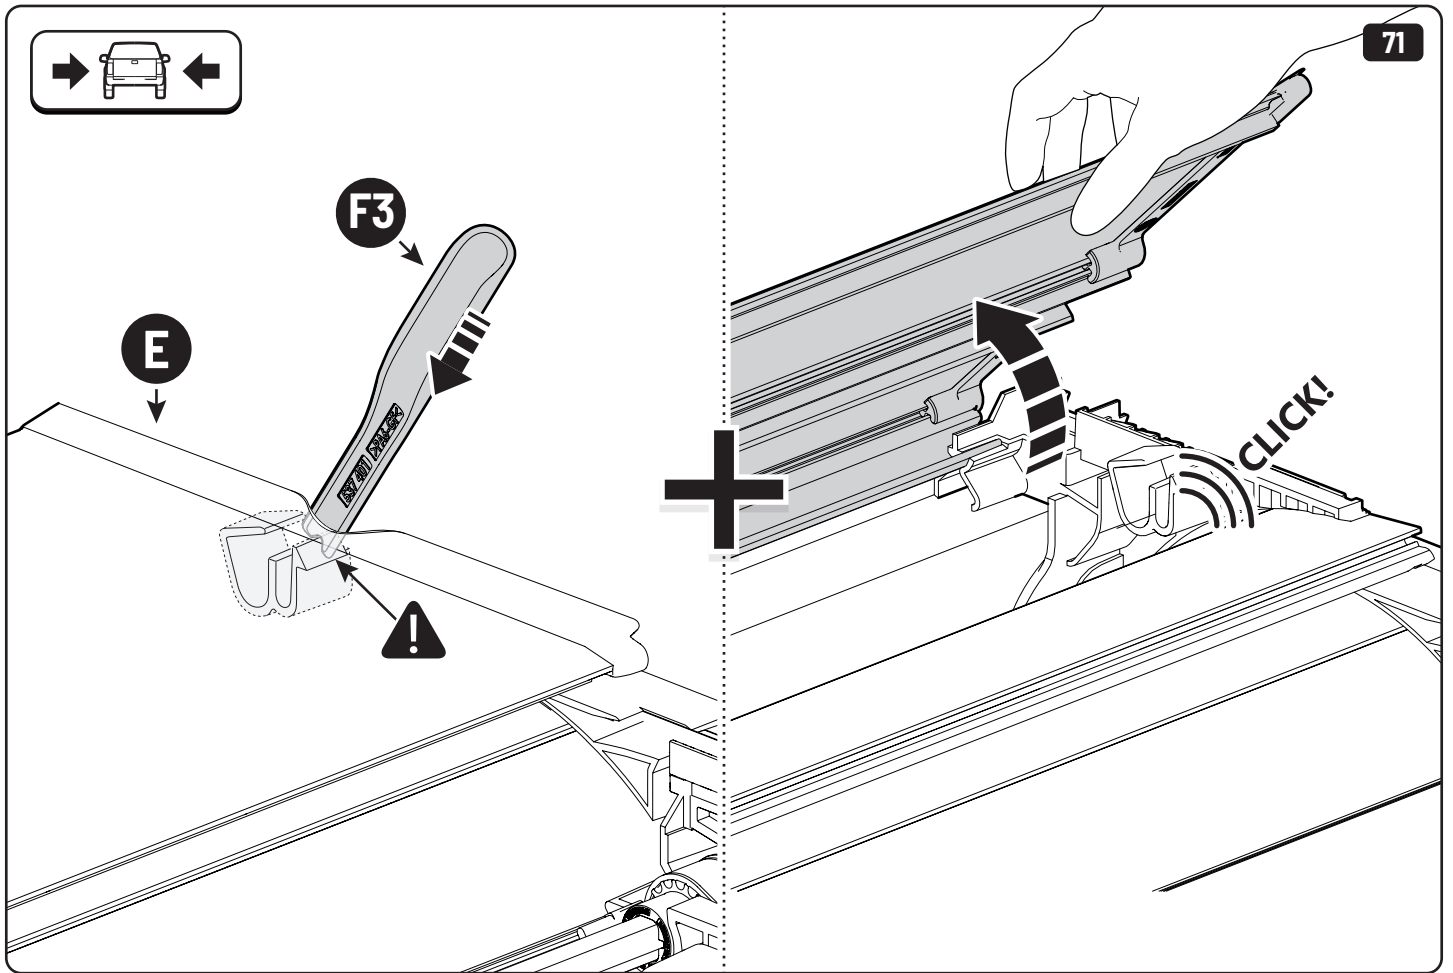

2

3

x2

↔  ↔  10mm 10Nm

 Reset

91

92

Steps	Page	Done by
Mounting rubber cross	7	
Mounting gliding rail in canister	13	
Holes for drain	21	
Width + Cross measurement	38-39	
Tightening bolts	39	
Mounting drain	48-49	