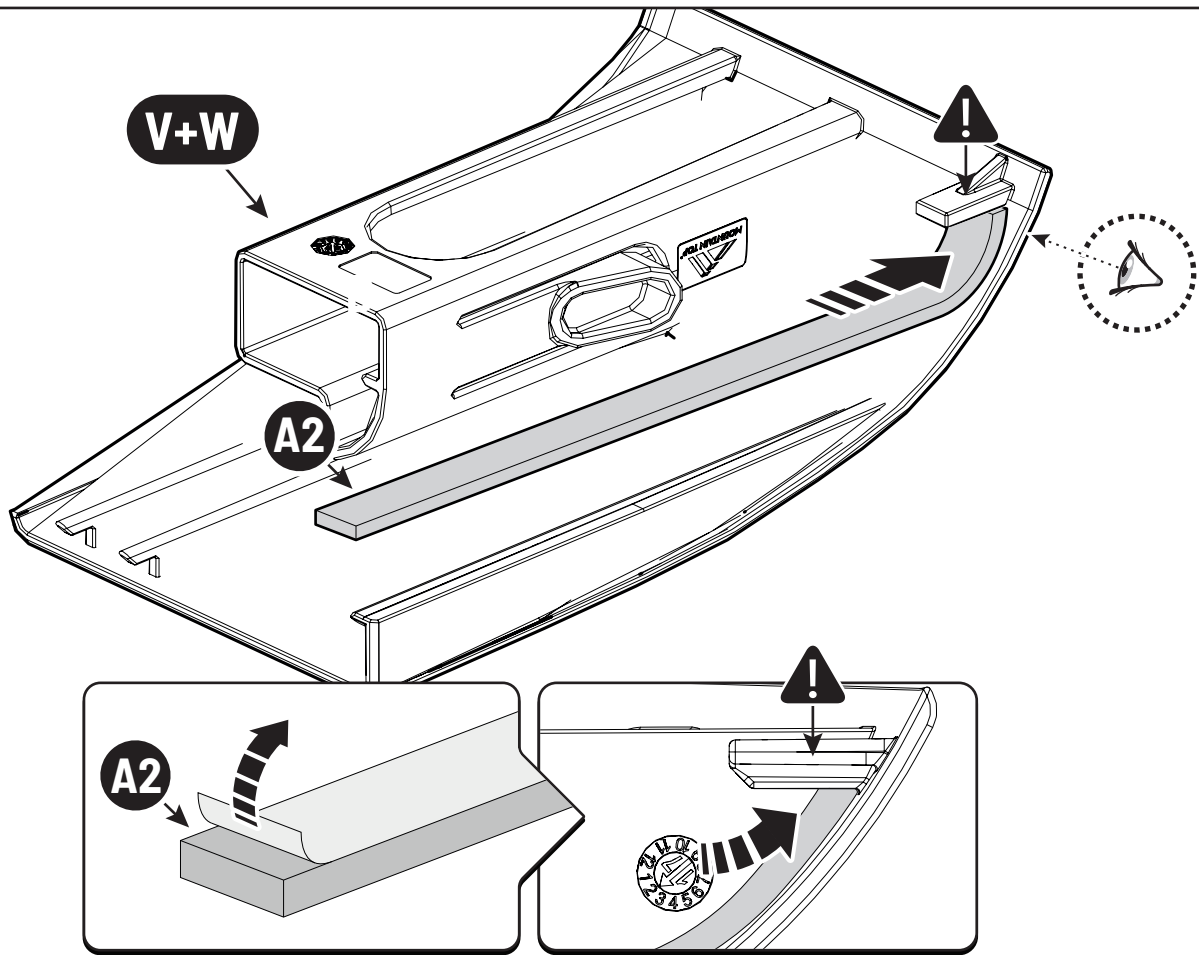

2

3

x2

↔  ↔  10mm 10Nm

 Reset

91

92

Steps	Page	Done by
Mounting rubber cross	7	
Mounting gliding rail in canister	13	
Holes for drain	21	
Width + Cross measurement	38-39	
Tightening bolts	39	
Mounting drain	48-49	