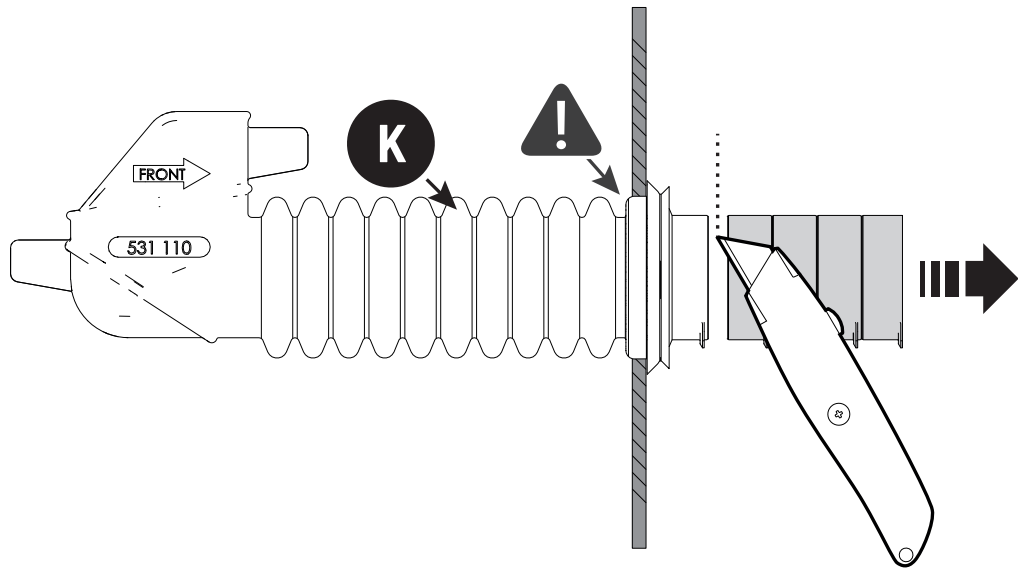

2

3

x2

↔  ↔  10mm 10Nm

 Reset

91

92

Steps	Page	Done by
Mounting rubber cross	7	
Mounting gliding rail in canister	13	
Holes for drain	21	
Width + Cross measurement	38-39	
Tightening bolts	39	
Mounting drain	48-49	