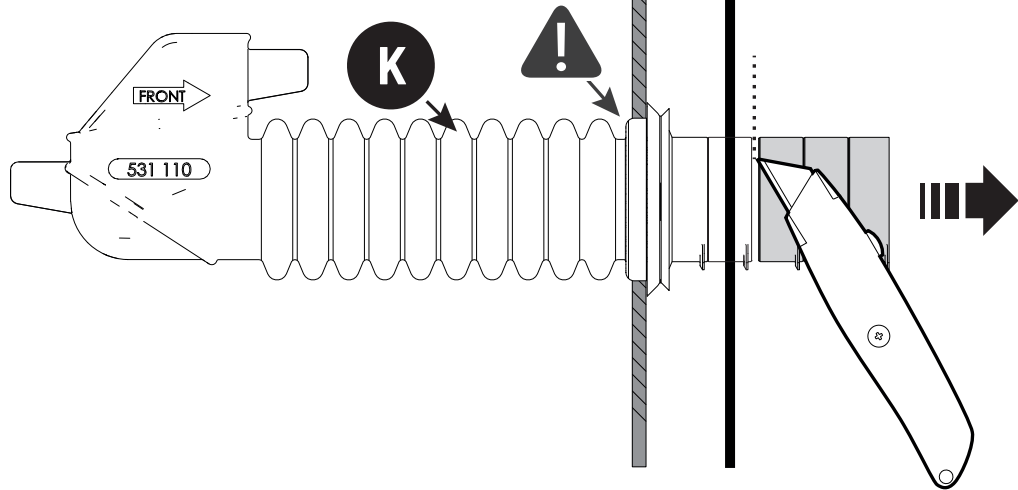

2

3

x2

↔  ↔  10mm 10Nm

 Reset

91

92

Steps	Page	Done by
Mounting rubber cross	7	
Mounting gliding rail in canister	13	
Holes for drain	21	
Width + Cross measurement	38-39	
Tightening bolts	39	
Mounting drain	48-49	