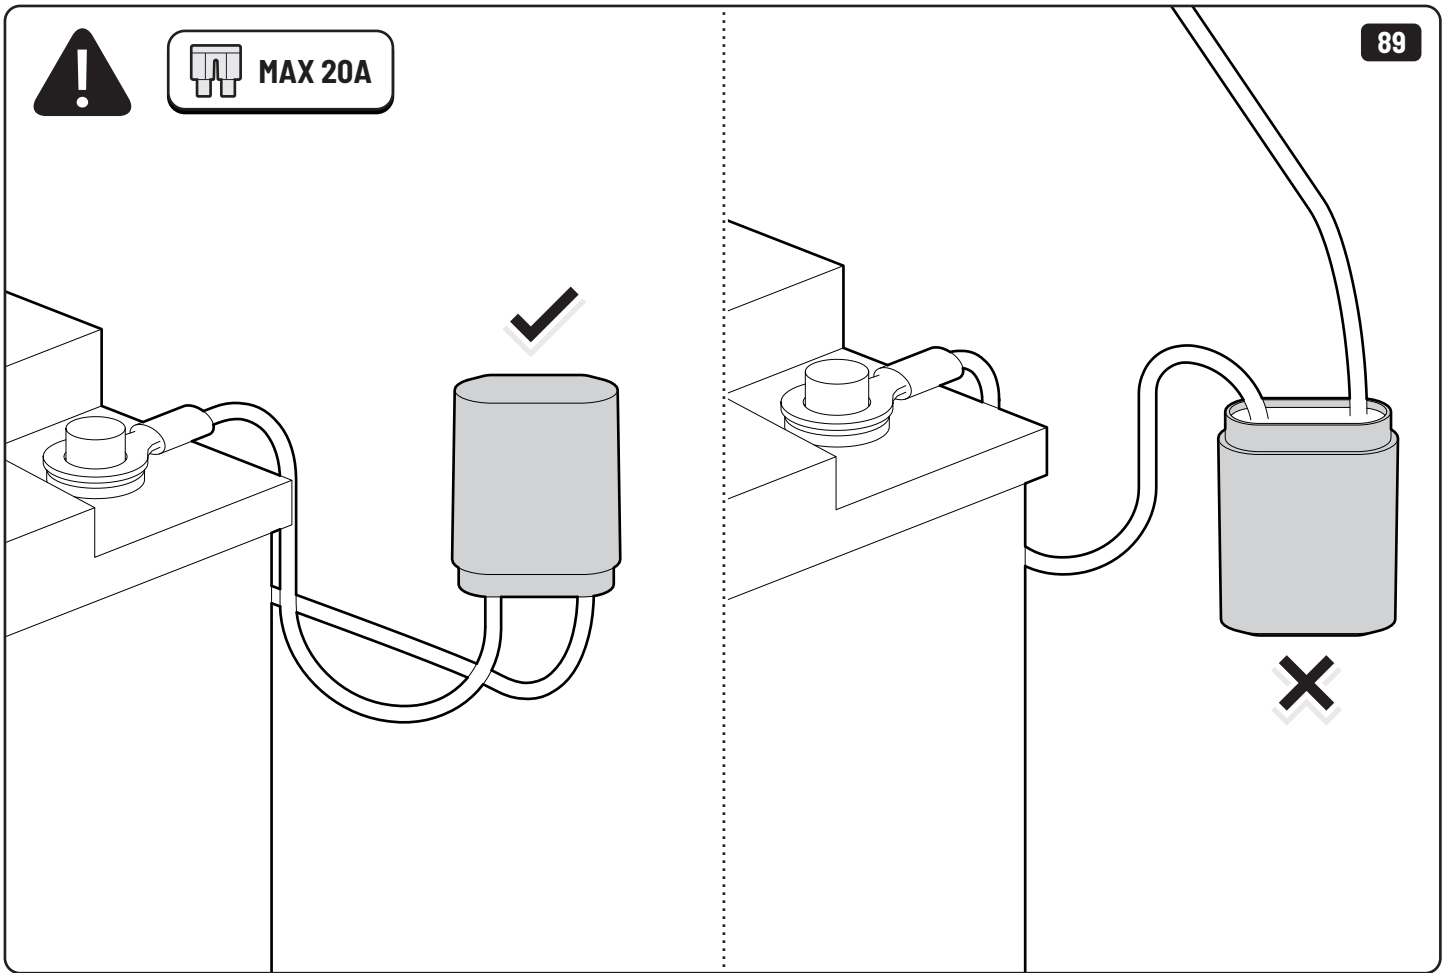

2

3

x2

↔  ↔  10mm 10Nm

 Reset

91

92

Steps	Page	Done by
Mounting rubber cross	7	
Mounting gliding rail in canister	13	
Holes for drain	21	
Width + Cross measurement	38-39	
Tightening bolts	39	
Mounting drain	48-49	