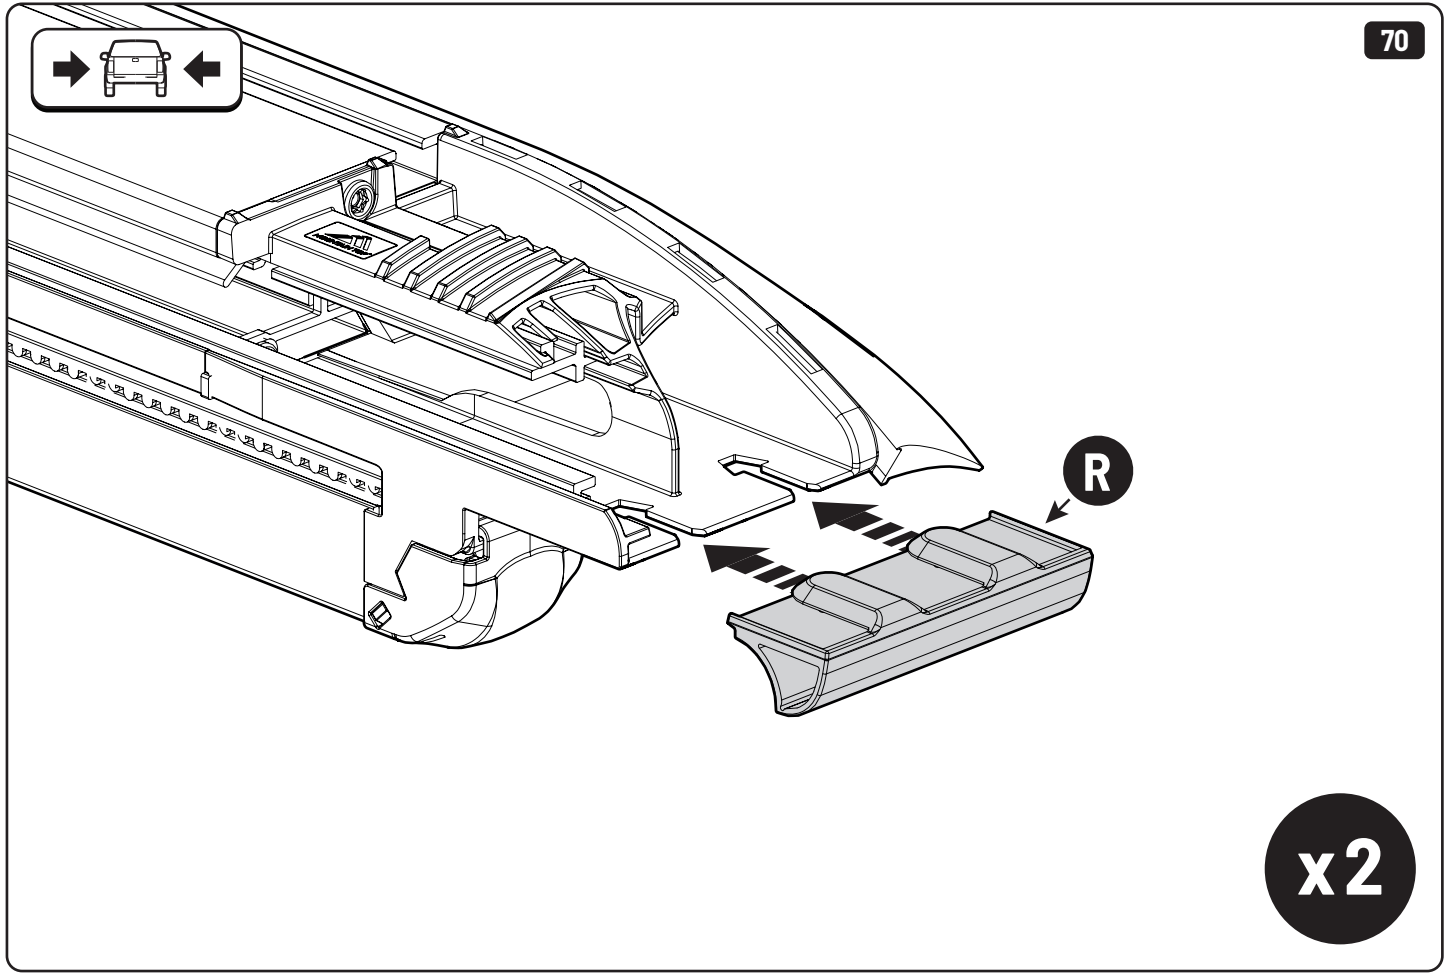

2

3

x2

↔  ↔  10mm 10Nm

 Reset

91

92

Steps	Page	Done by
Mounting rubber cross	7	
Mounting gliding rail in canister	13	
Holes for drain	21	
Width + Cross measurement	38-39	
Tightening bolts	39	
Mounting drain	48-49	