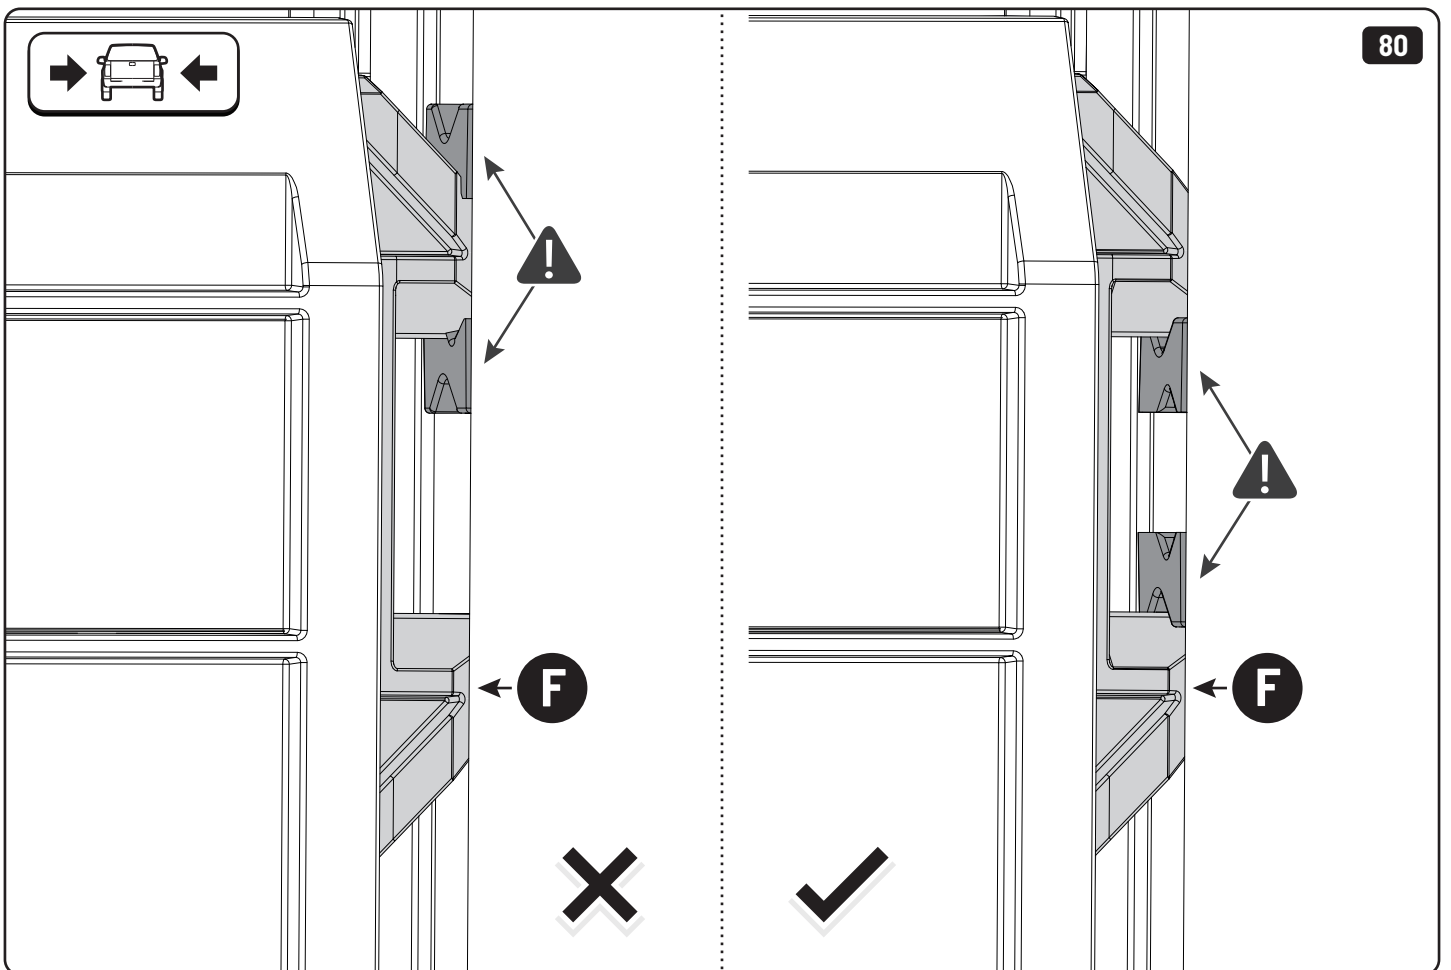

2

3

x2

↔  ↔  10mm 10Nm

 Reset

91

92

Steps	Page	Done by
Mounting rubber cross	7	
Mounting gliding rail in canister	13	
Holes for drain	21	
Width + Cross measurement	38-39	
Tightening bolts	39	
Mounting drain	48-49	