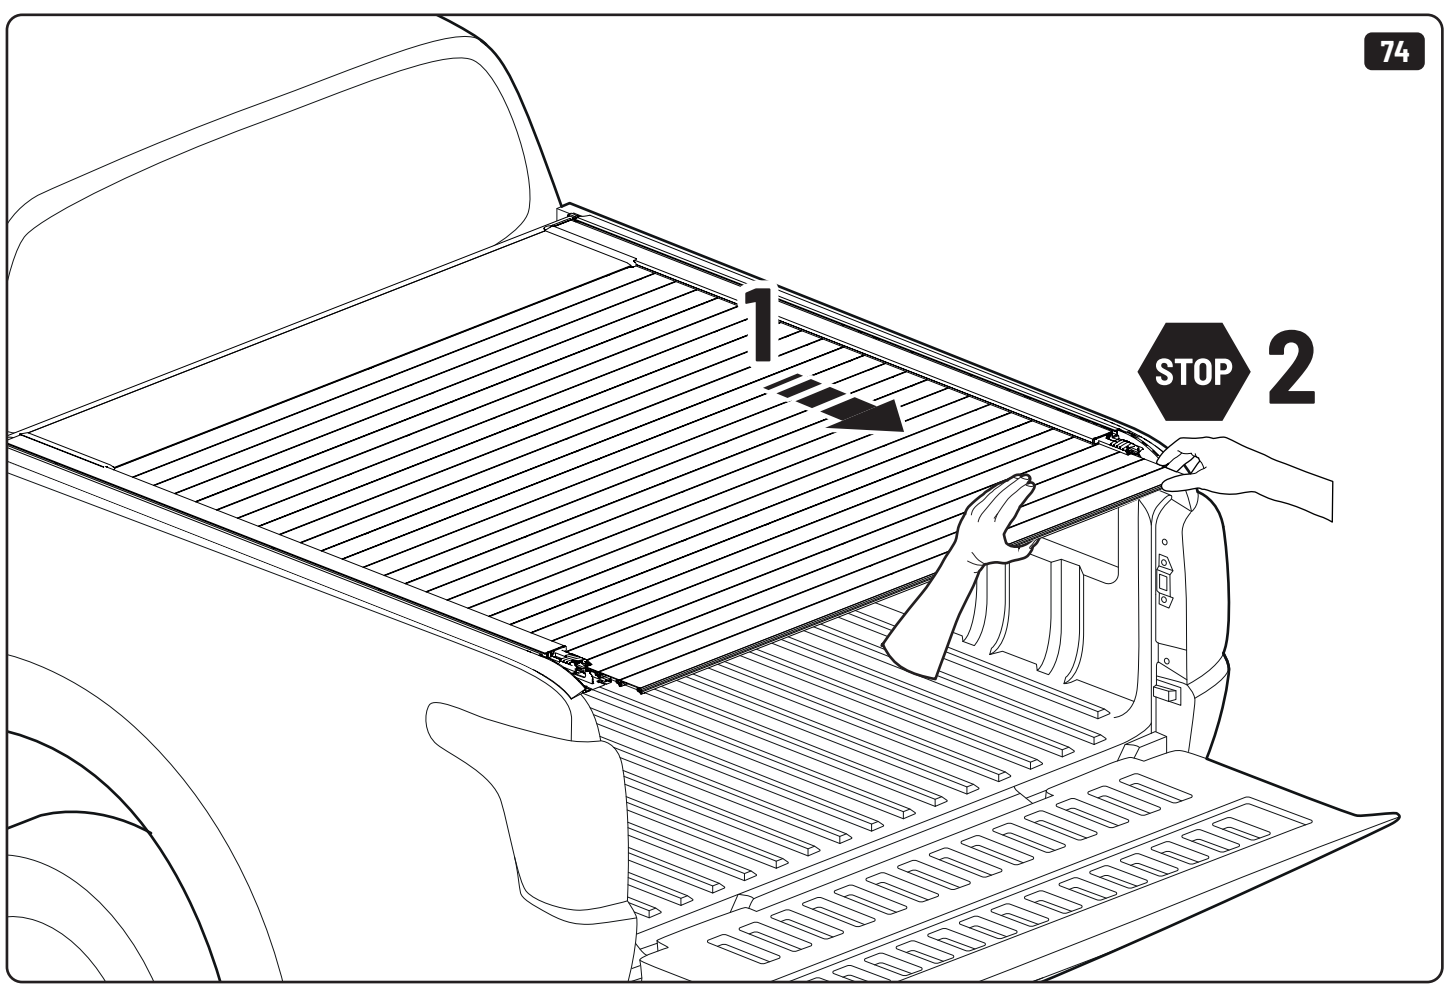

2

3

x2

↔  ↔  10mm 10Nm

 Reset

91

92

Steps	Page	Done by
Mounting rubber cross	7	
Mounting gliding rail in canister	13	
Holes for drain	21	
Width + Cross measurement	38-39	
Tightening bolts	39	
Mounting drain	48-49	