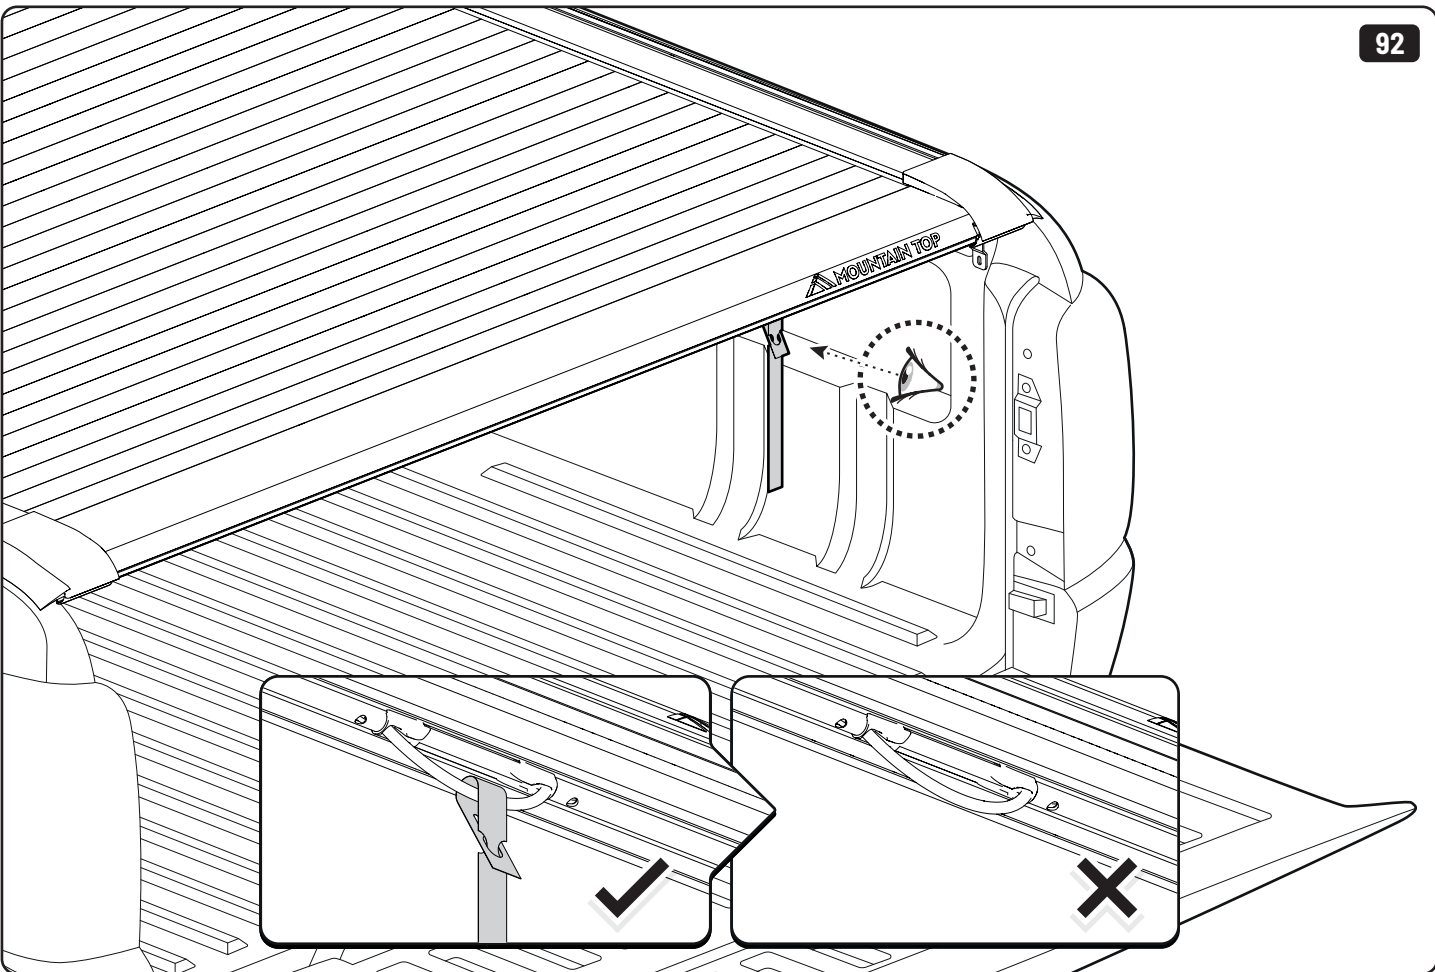

2

3

x2

↔  ↔  10mm 10Nm

 Reset

91

92

Steps	Page	Done by
Mounting rubber cross	7	
Mounting gliding rail in canister	13	
Holes for drain	21	
Width + Cross measurement	38-39	
Tightening bolts	39	
Mounting drain	48-49	