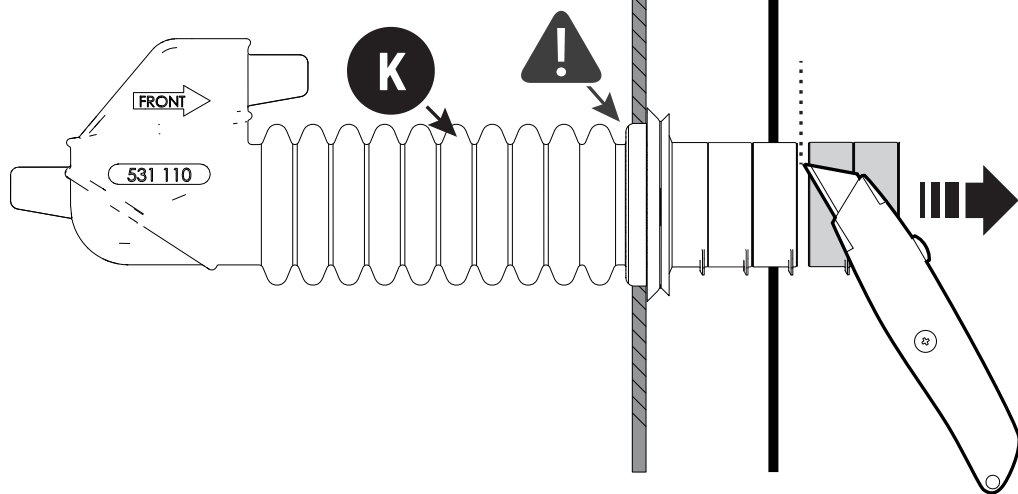

2

3

x2

↔  ↔  10mm 10Nm

 Reset

91

92

Steps	Page	Done by
Mounting rubber cross	7	
Mounting gliding rail in canister	13	
Holes for drain	21	
Width + Cross measurement	38-39	
Tightening bolts	39	
Mounting drain	48-49	