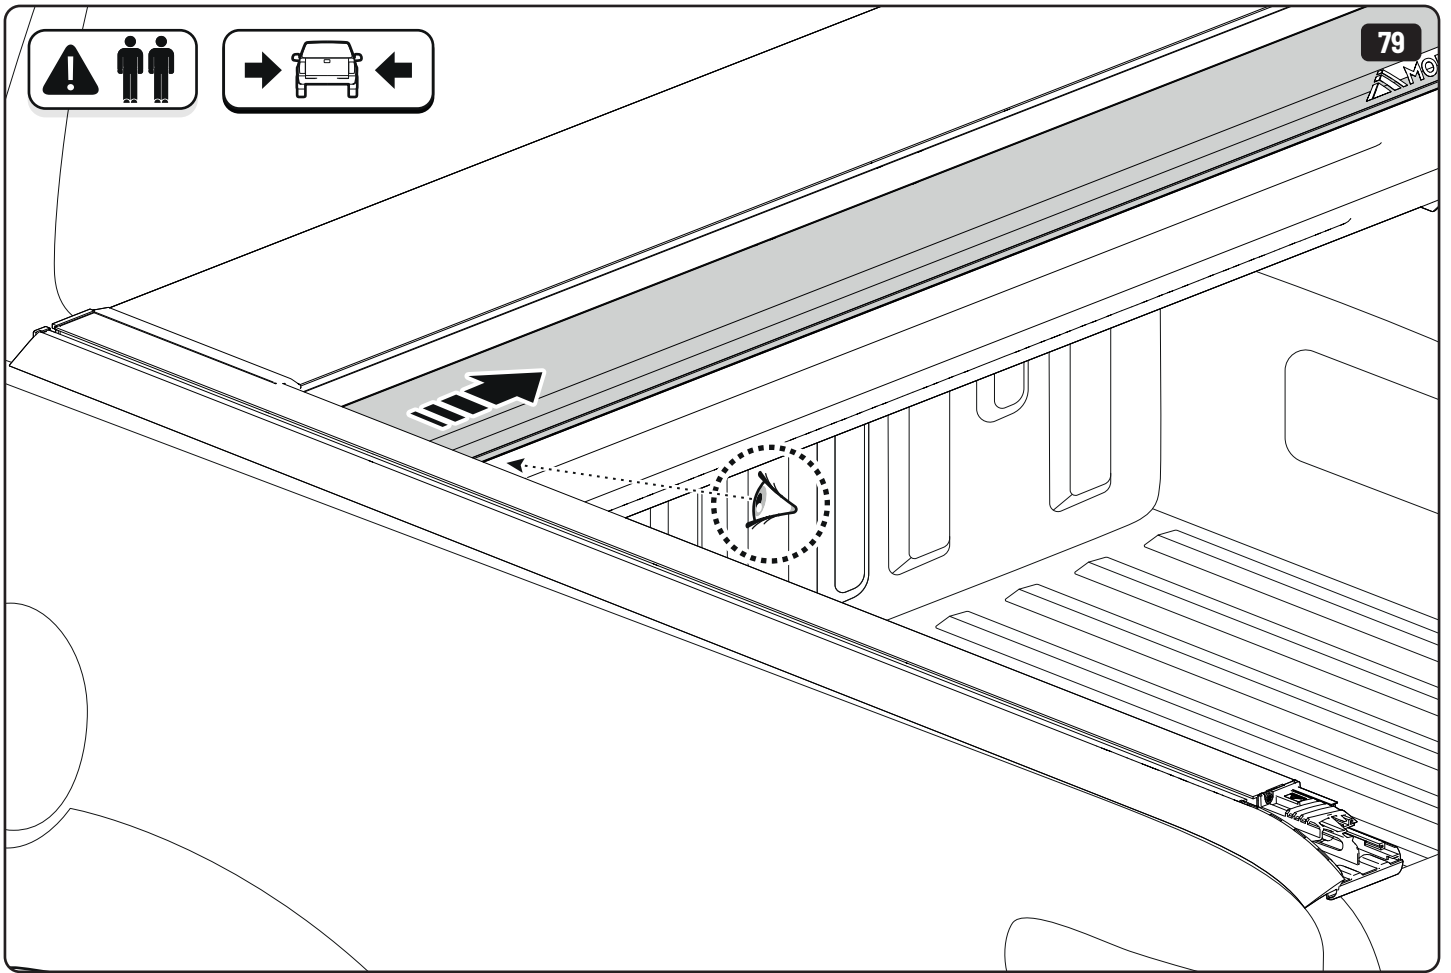

2

3

x2

↔  ↔  10mm 10Nm

 Reset

91

92

Steps	Page	Done by
Mounting rubber cross	7	
Mounting gliding rail in canister	13	
Holes for drain	21	
Width + Cross measurement	38-39	
Tightening bolts	39	
Mounting drain	48-49	