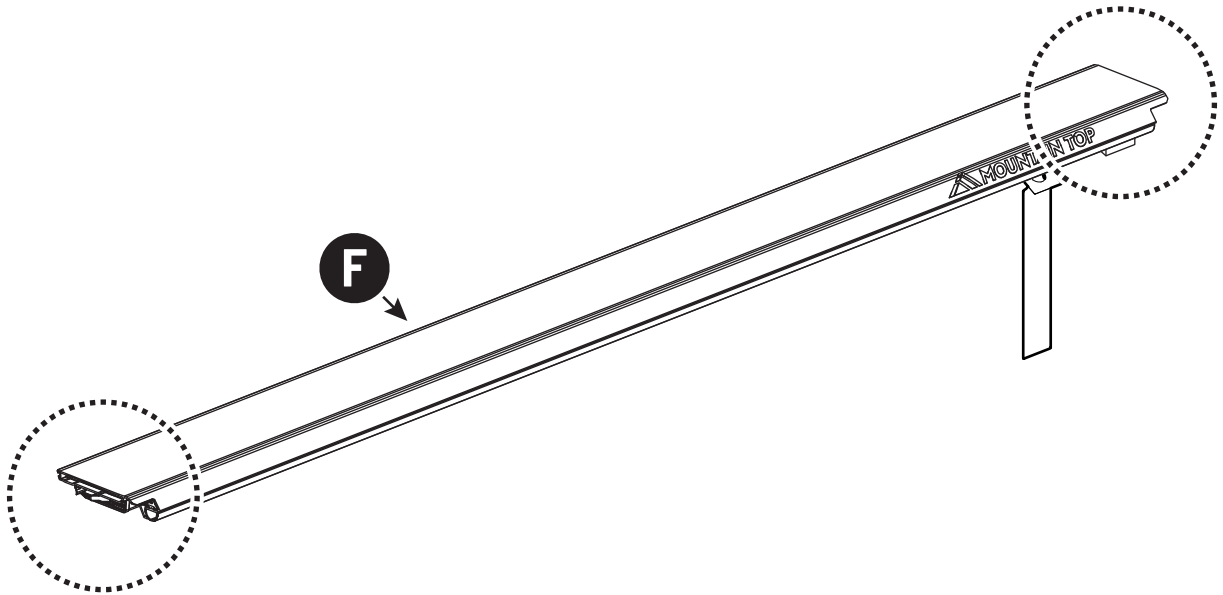

2

3

x2

↔  ↔  10mm 10Nm

 Reset

91

92

Steps	Page	Done by
Mounting rubber cross	7	
Mounting gliding rail in canister	13	
Holes for drain	21	
Width + Cross measurement	38-39	
Tightening bolts	39	
Mounting drain	48-49	