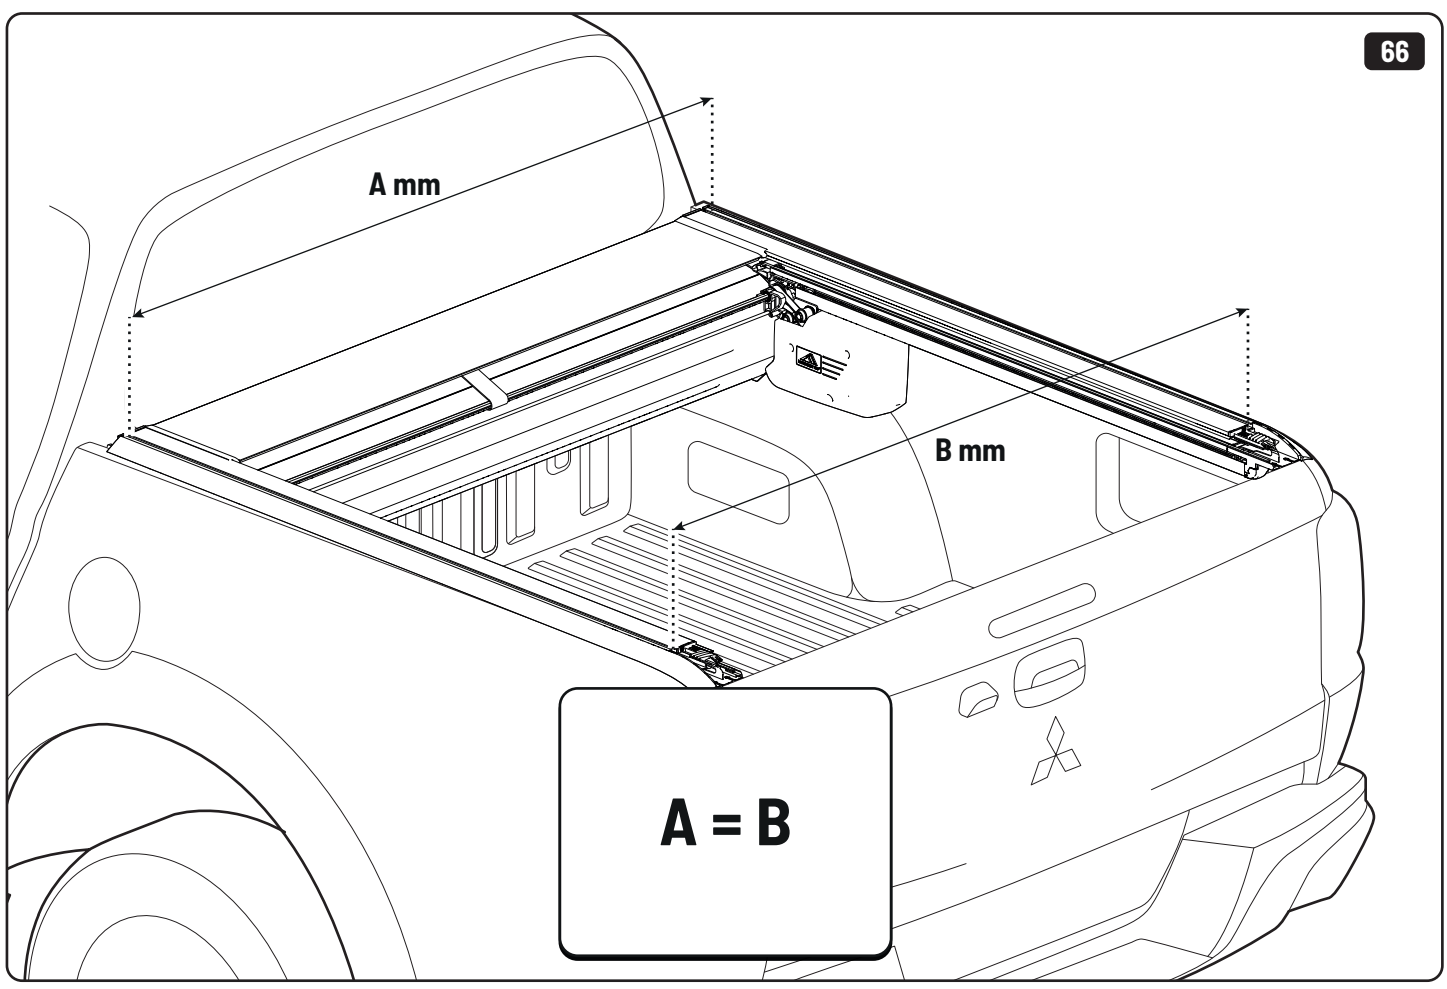

2

3

x2

↔  ↔  10mm 10Nm

 Reset

91

92

Steps	Page	Done by
Mounting rubber cross	7	
Mounting gliding rail in canister	13	
Holes for drain	21	
Width + Cross measurement	38-39	
Tightening bolts	39	
Mounting drain	48-49	