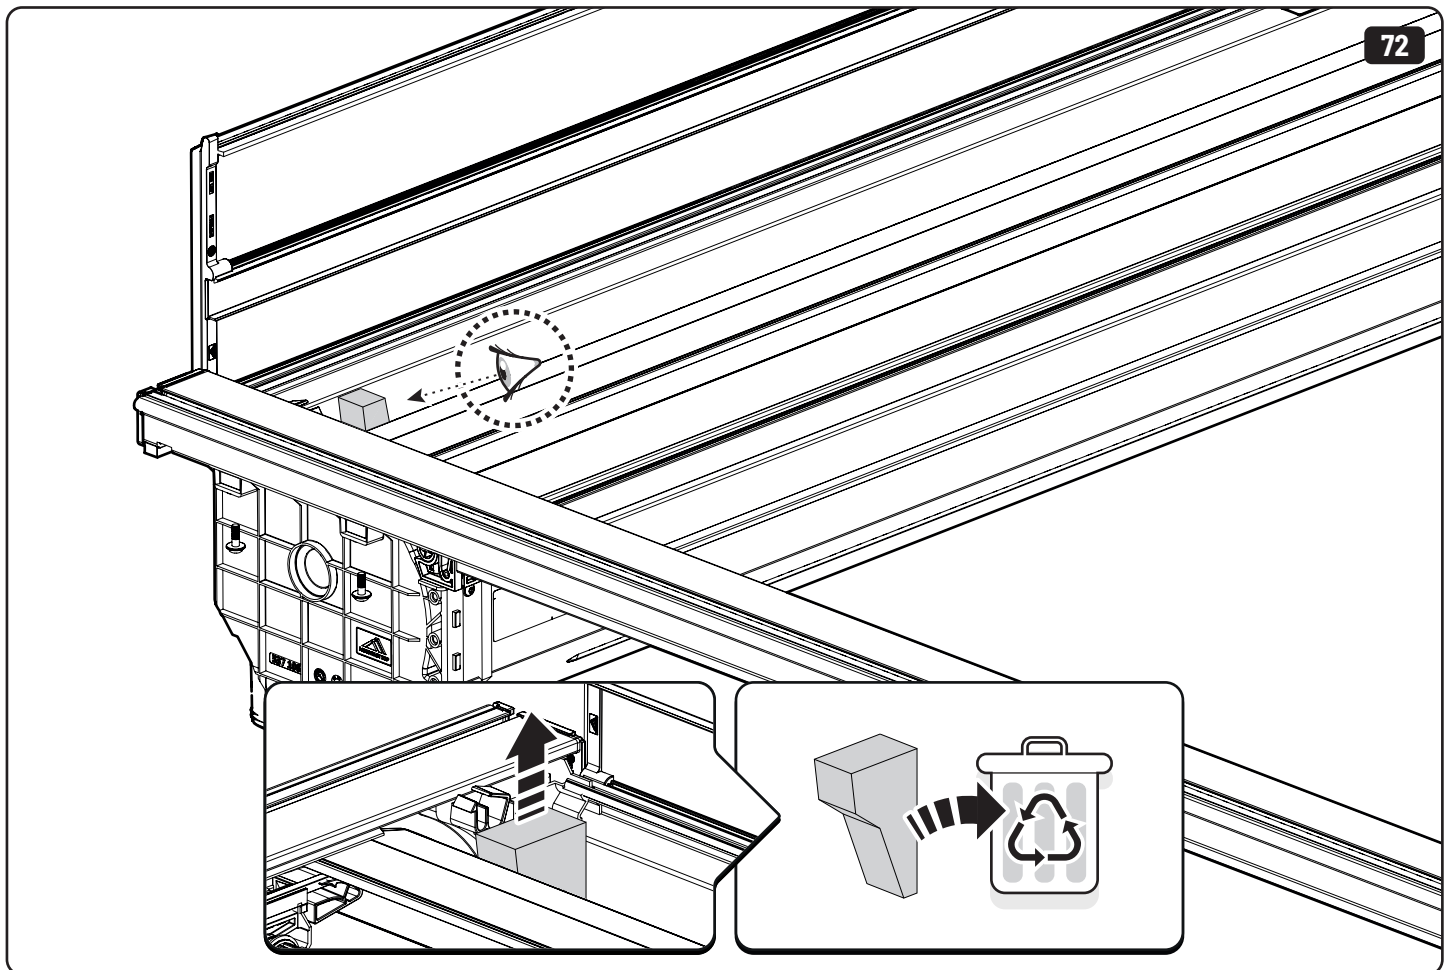

2

3

x2

↔  ↔  10mm 10Nm

 Reset

91

92

Steps	Page	Done by
Mounting rubber cross	7	
Mounting gliding rail in canister	13	
Holes for drain	21	
Width + Cross measurement	38-39	
Tightening bolts	39	
Mounting drain	48-49	