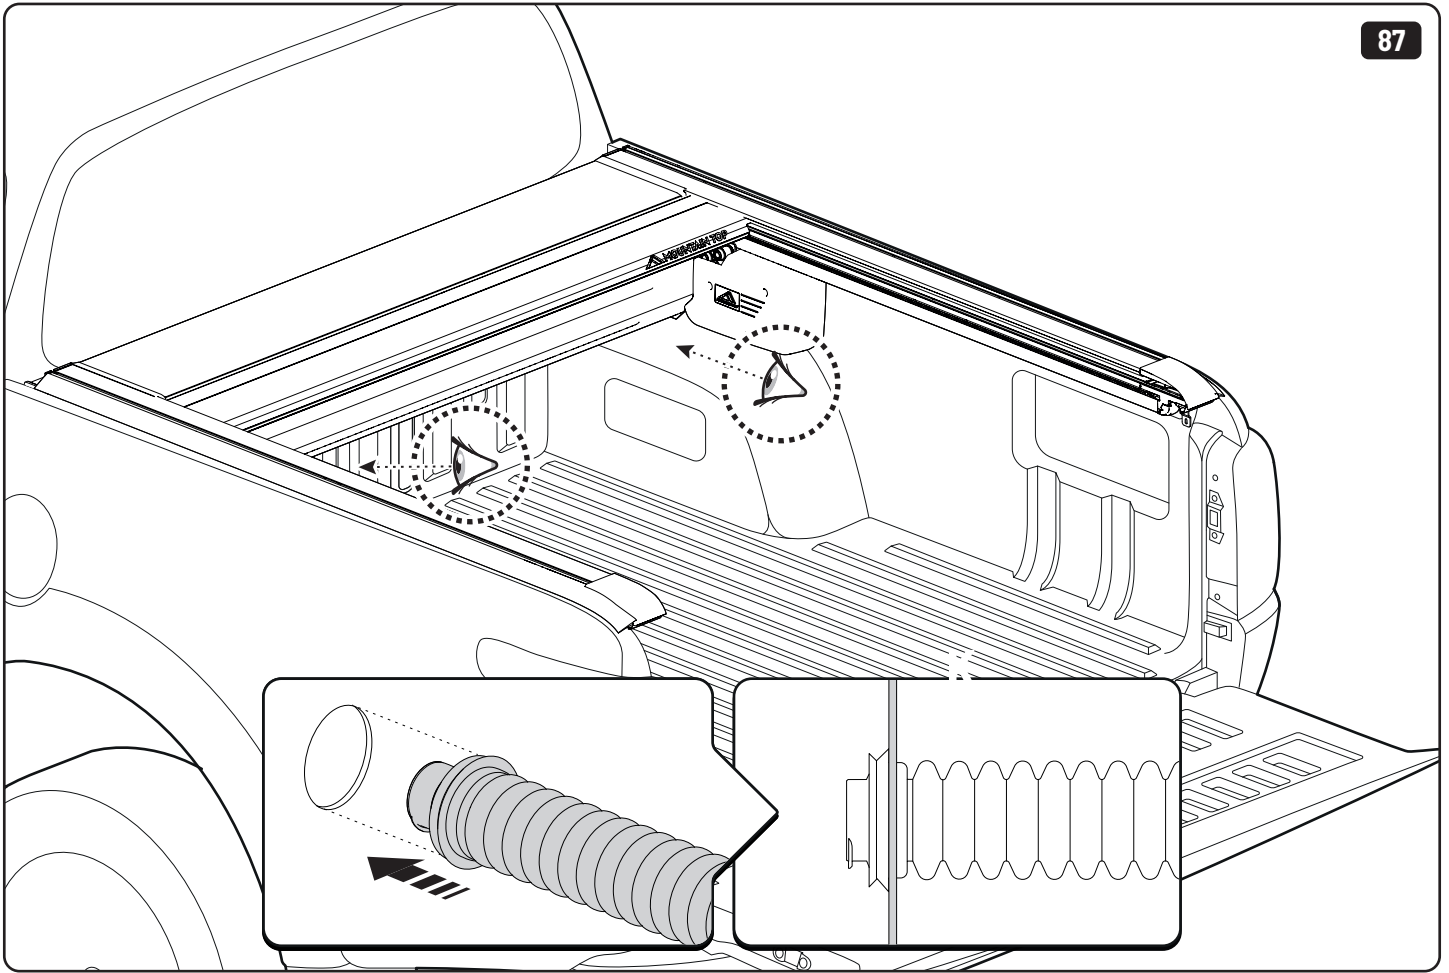

2

3

x2

↔  ↔  10mm 10Nm

 Reset

91

92

Steps	Page	Done by
Mounting rubber cross	7	
Mounting gliding rail in canister	13	
Holes for drain	21	
Width + Cross measurement	38-39	
Tightening bolts	39	
Mounting drain	48-49	