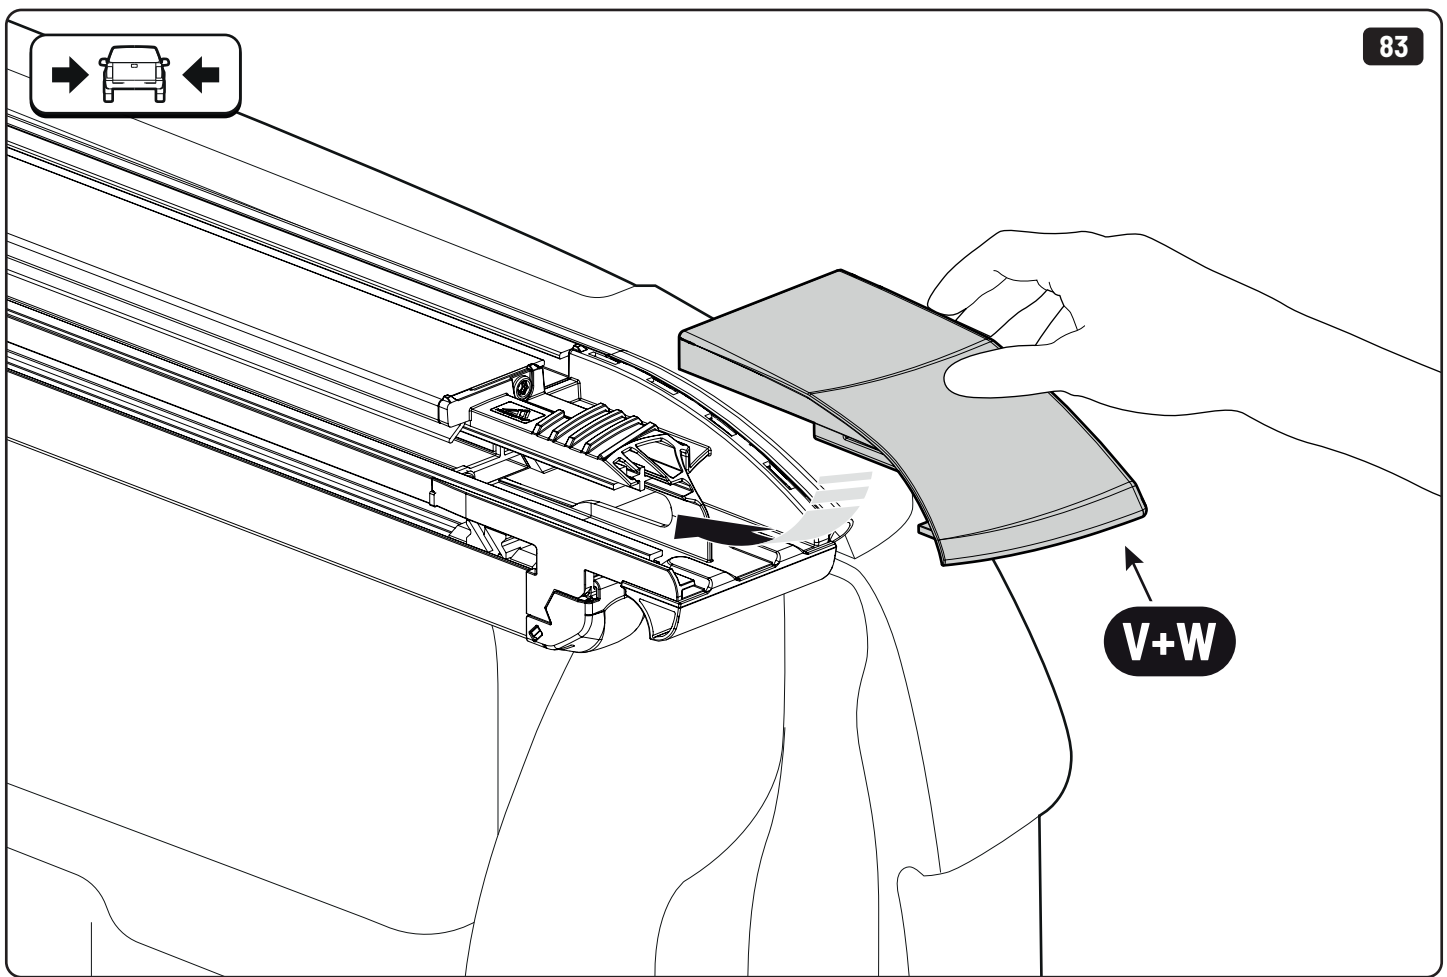

2

3

x2

↔  ↔  10mm 10Nm

 Reset

91

92

Steps	Page	Done by
Mounting rubber cross	7	
Mounting gliding rail in canister	13	
Holes for drain	21	
Width + Cross measurement	38-39	
Tightening bolts	39	
Mounting drain	48-49	