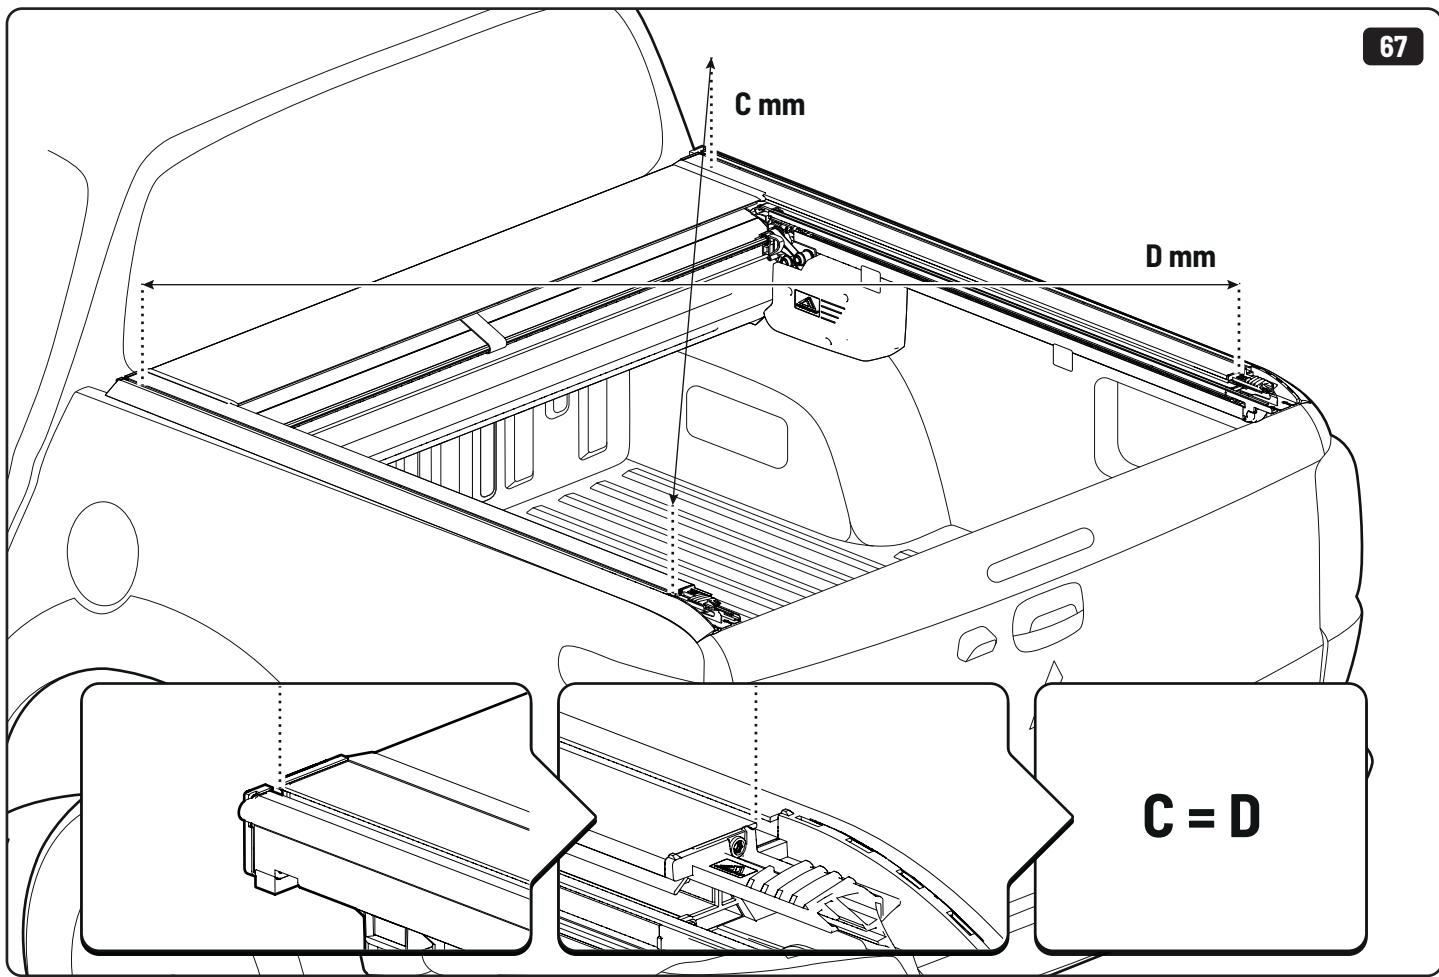

2

3

x2

↔  ↔  10mm 10Nm

 Reset

91

92

Steps	Page	Done by
Mounting rubber cross	7	
Mounting gliding rail in canister	13	
Holes for drain	21	
Width + Cross measurement	38-39	
Tightening bolts	39	
Mounting drain	48-49	