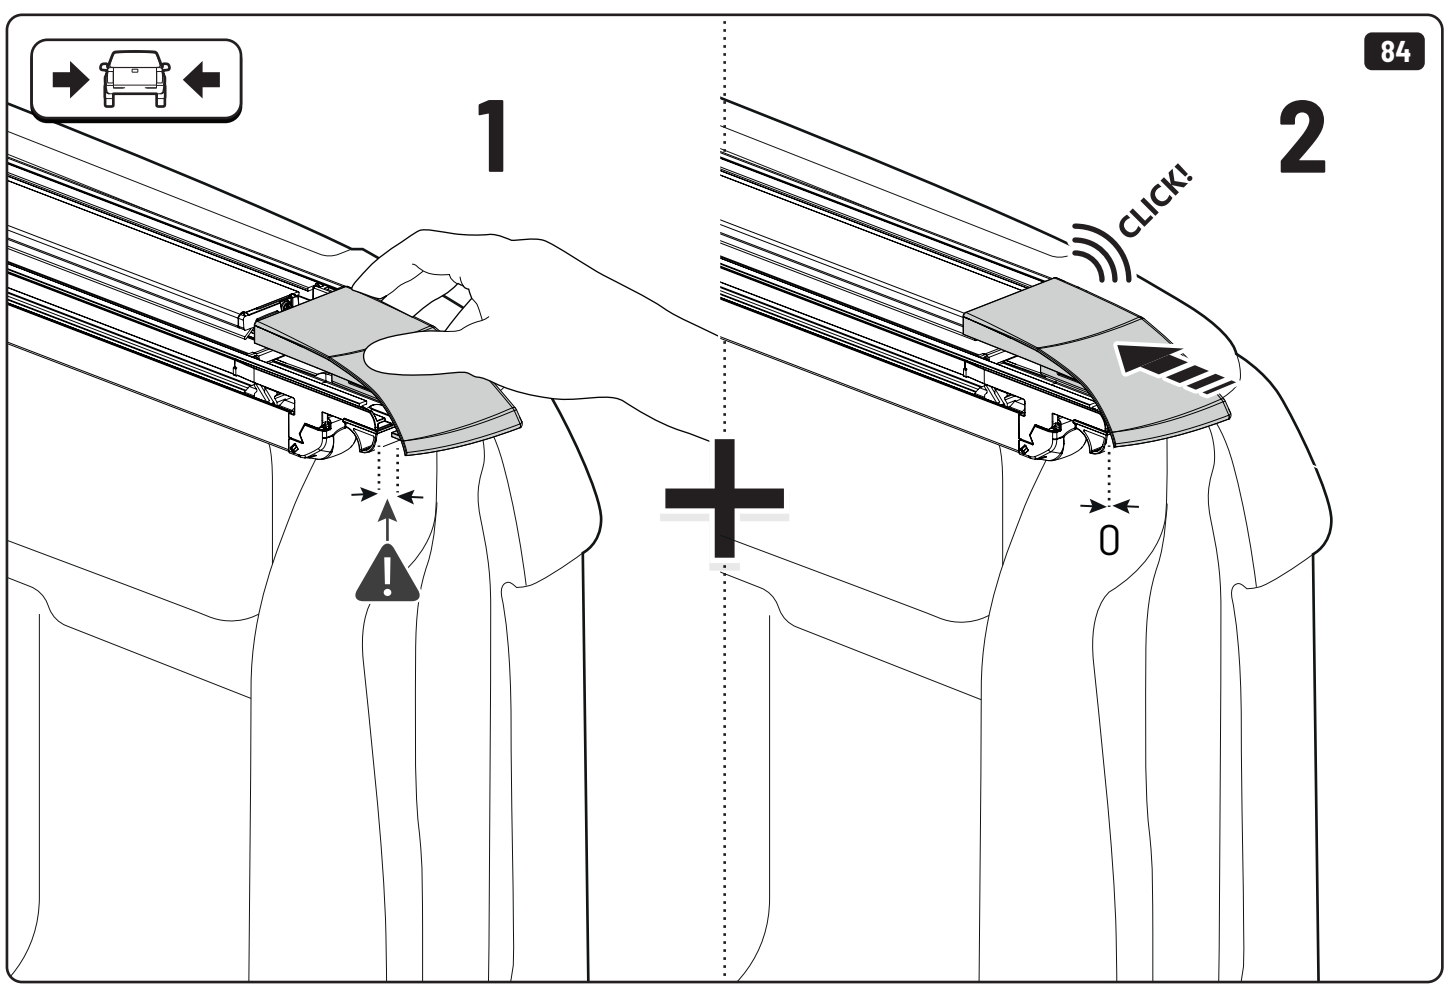

2

3

x2

↔  ↔  10mm 10Nm

 Reset

91

92

Steps	Page	Done by
Mounting rubber cross	7	
Mounting gliding rail in canister	13	
Holes for drain	21	
Width + Cross measurement	38-39	
Tightening bolts	39	
Mounting drain	48-49	