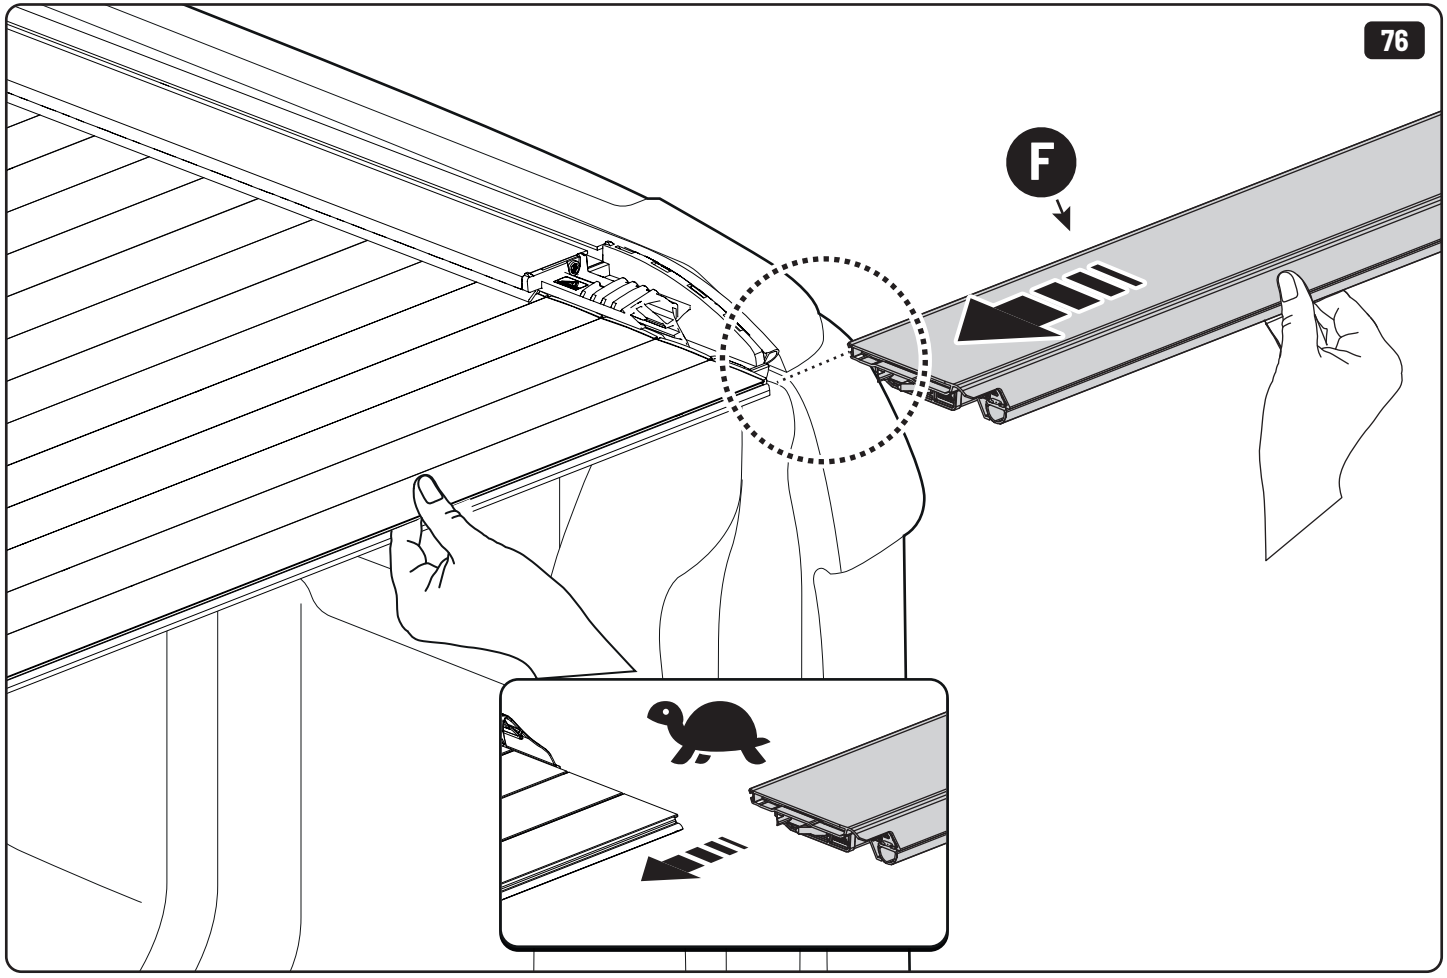

2

3

x2

↔  ↔  10mm 10Nm

 Reset

91

92

Steps	Page	Done by
Mounting rubber cross	7	
Mounting gliding rail in canister	13	
Holes for drain	21	
Width + Cross measurement	38-39	
Tightening bolts	39	
Mounting drain	48-49	