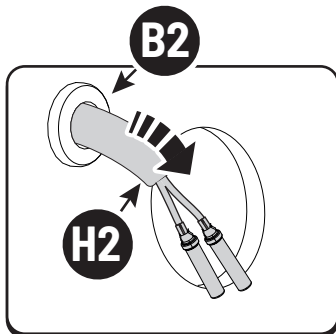

Only to be installed by authorized personell