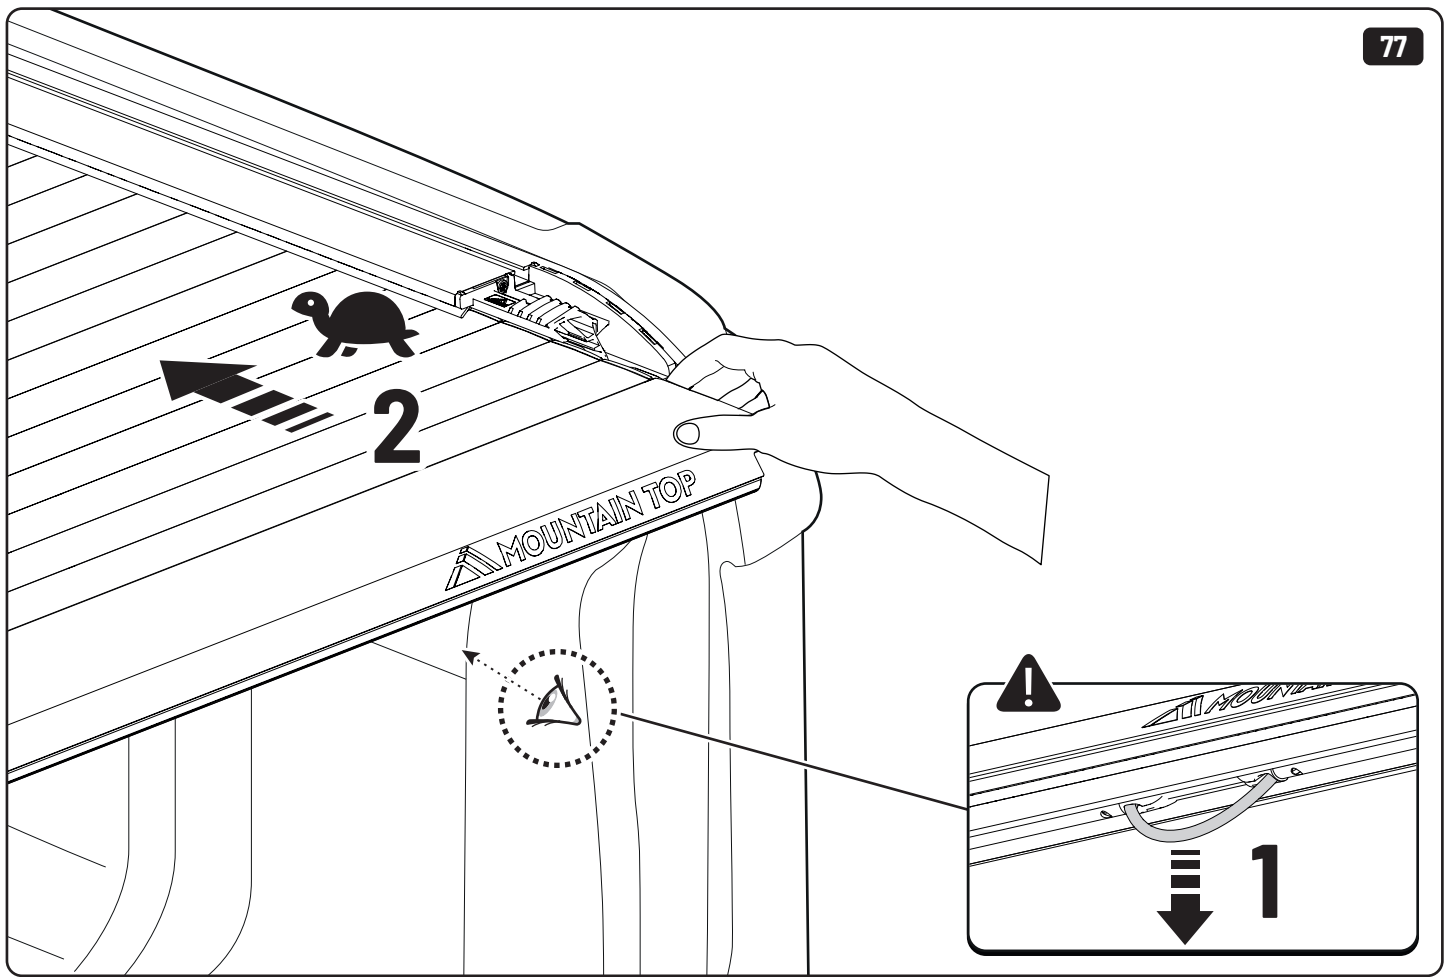

2

3

x2

↔  ↔  10mm 10Nm

 Reset

91

92

Steps	Page	Done by
Mounting rubber cross	7	
Mounting gliding rail in canister	13	
Holes for drain	21	
Width + Cross measurement	38-39	
Tightening bolts	39	
Mounting drain	48-49	