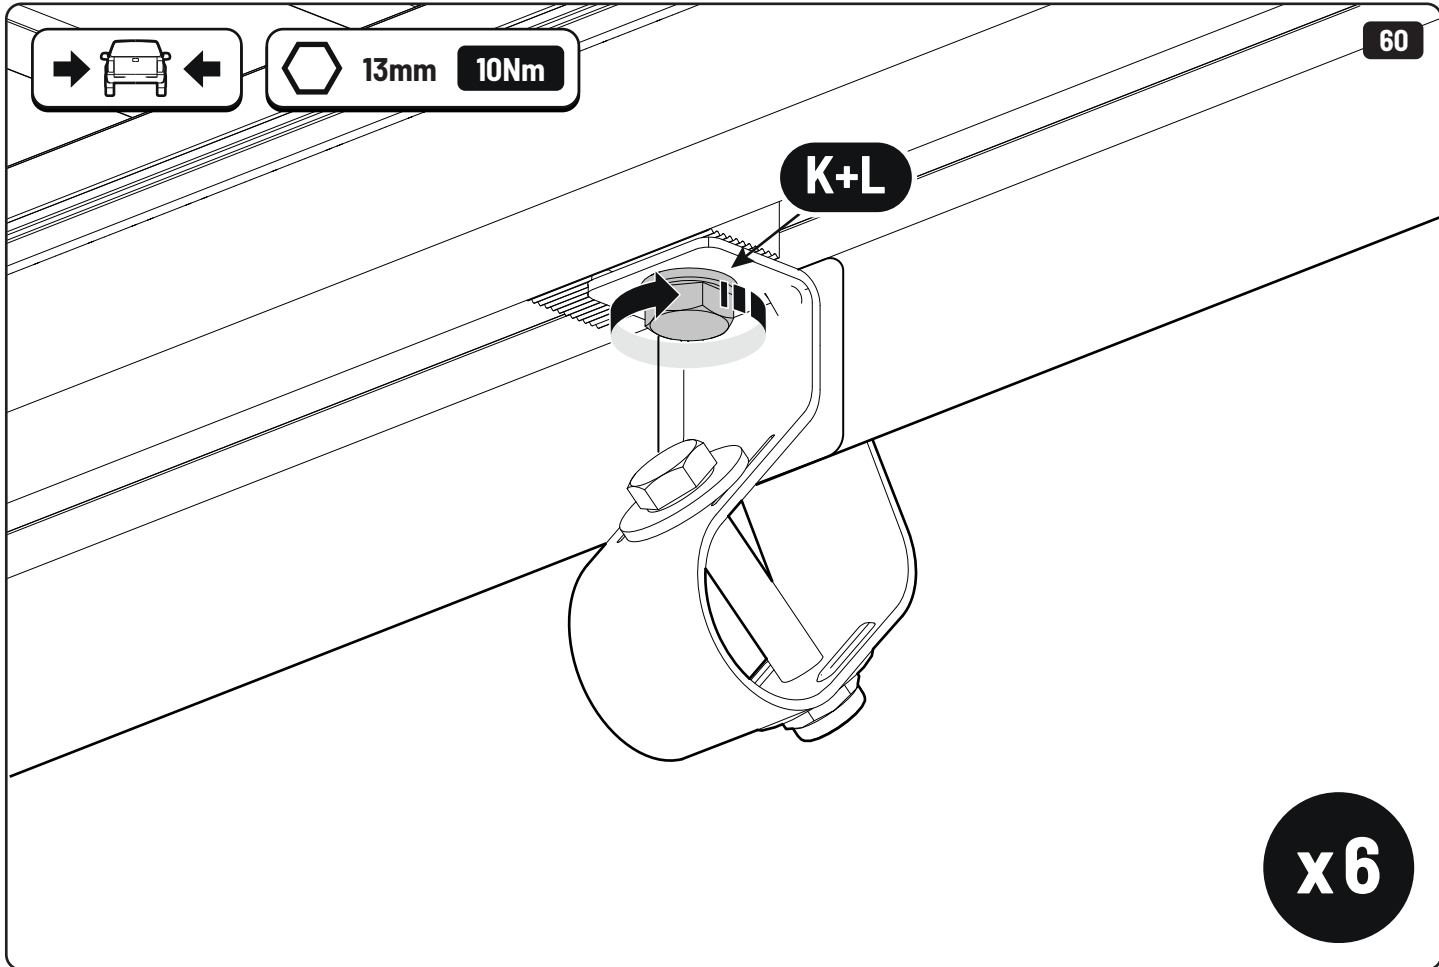

 **LOCTITE 243**

Toyota Hilux X: 700mm Y: 300mm

Only to be installed by authorized personnel

x6

LOCTITE 243

x2

13mm 10Nm

x6