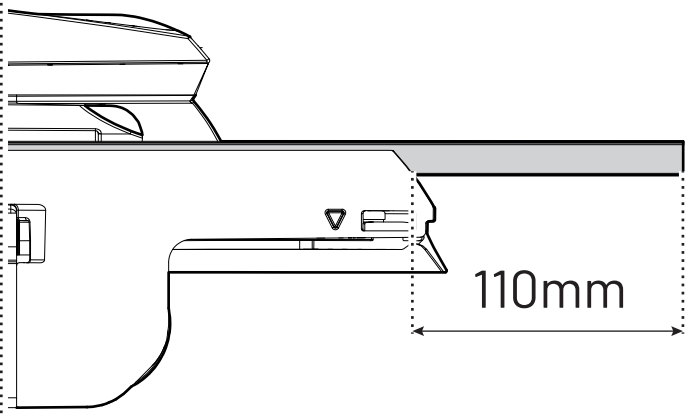

3

1

2

4mm 2,4Nm

6

7

1

2

 **LOCTITE 243**

Toyota Hilux X: 700mm Y: 300mm

Only to be installed by authorized personnel

x6

LOCTITE 243

x2

13mm 10Nm

x6