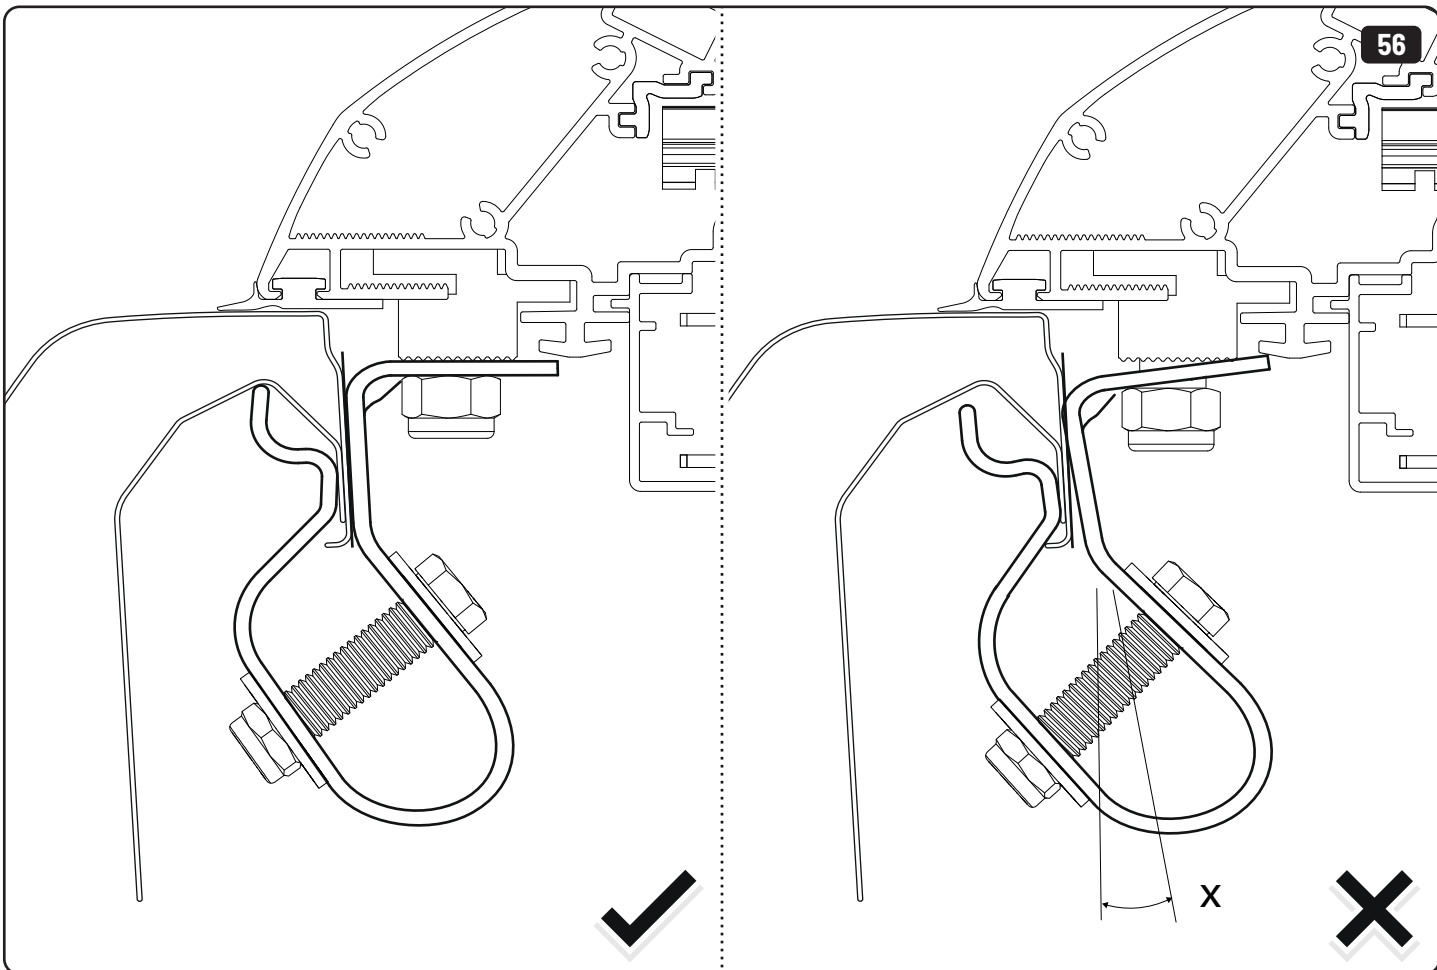

 **LOCTITE 243**

Toyota Hilux X: 700mm Y: 300mm

Only to be installed by authorized personnel

x6

LOCTITE 243

x2

13mm 10Nm

x6

1

+

2

 Reset

Steps	Page	Done by
Mounting rubber cross	9	
Mounting gliding rail in canister	14-15	
Holes for drain	23-25	
Width + Cross measurement	35	
Tightening the clamp screw	36-37	
Mounting drain	44-45	