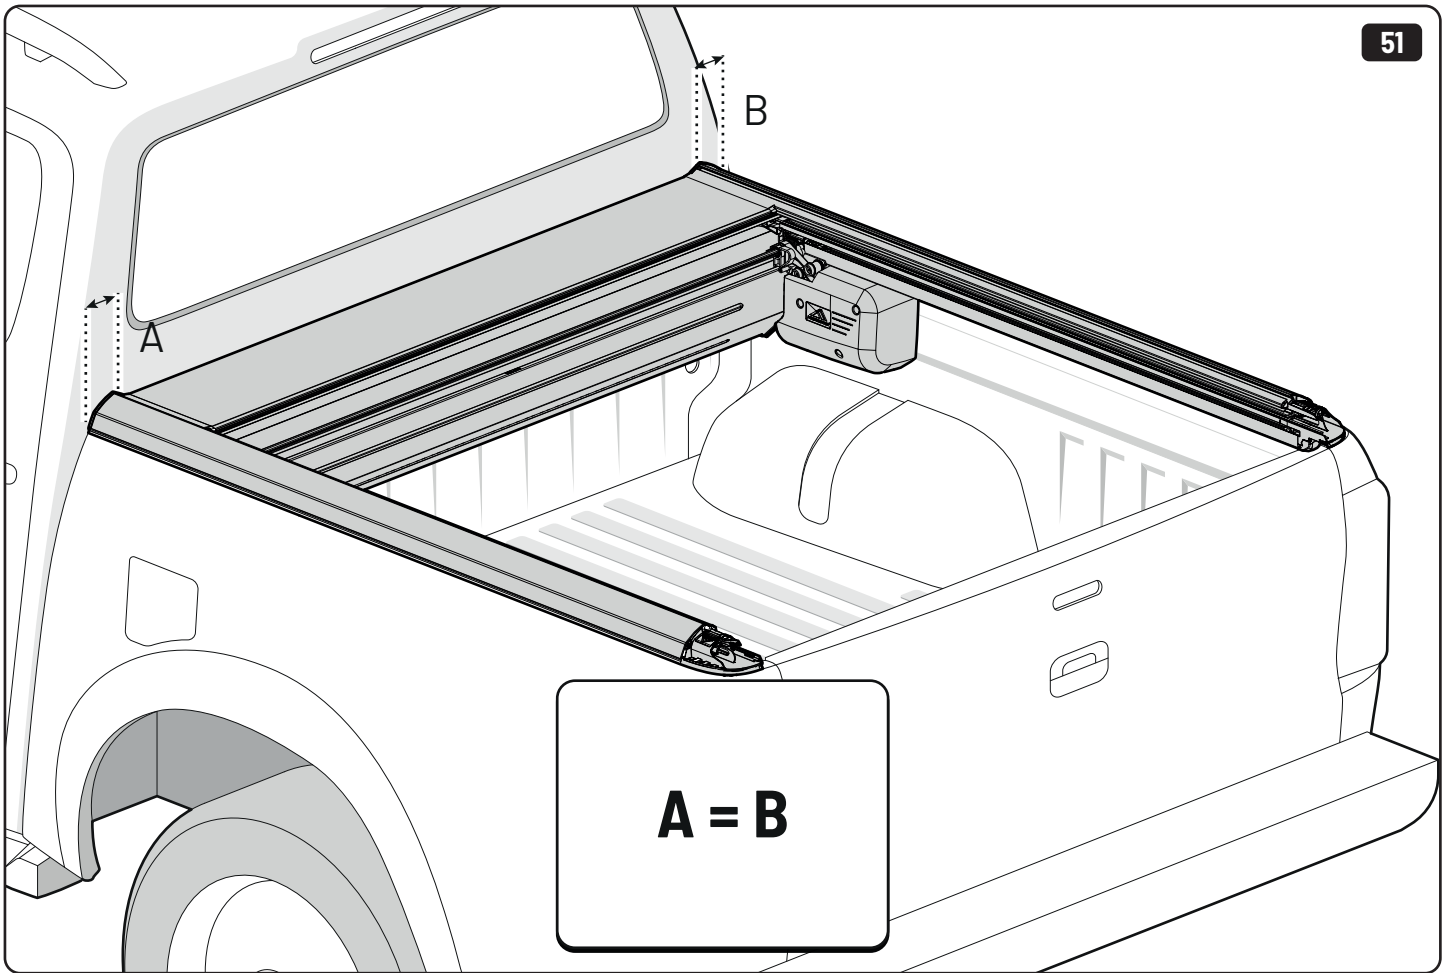

 **LOCTITE 243**

Toyota Hilux X: 700mm Y: 300mm

Only to be installed by authorized personnel

x6

LOCTITE 243

x2

13mm 10Nm

x6