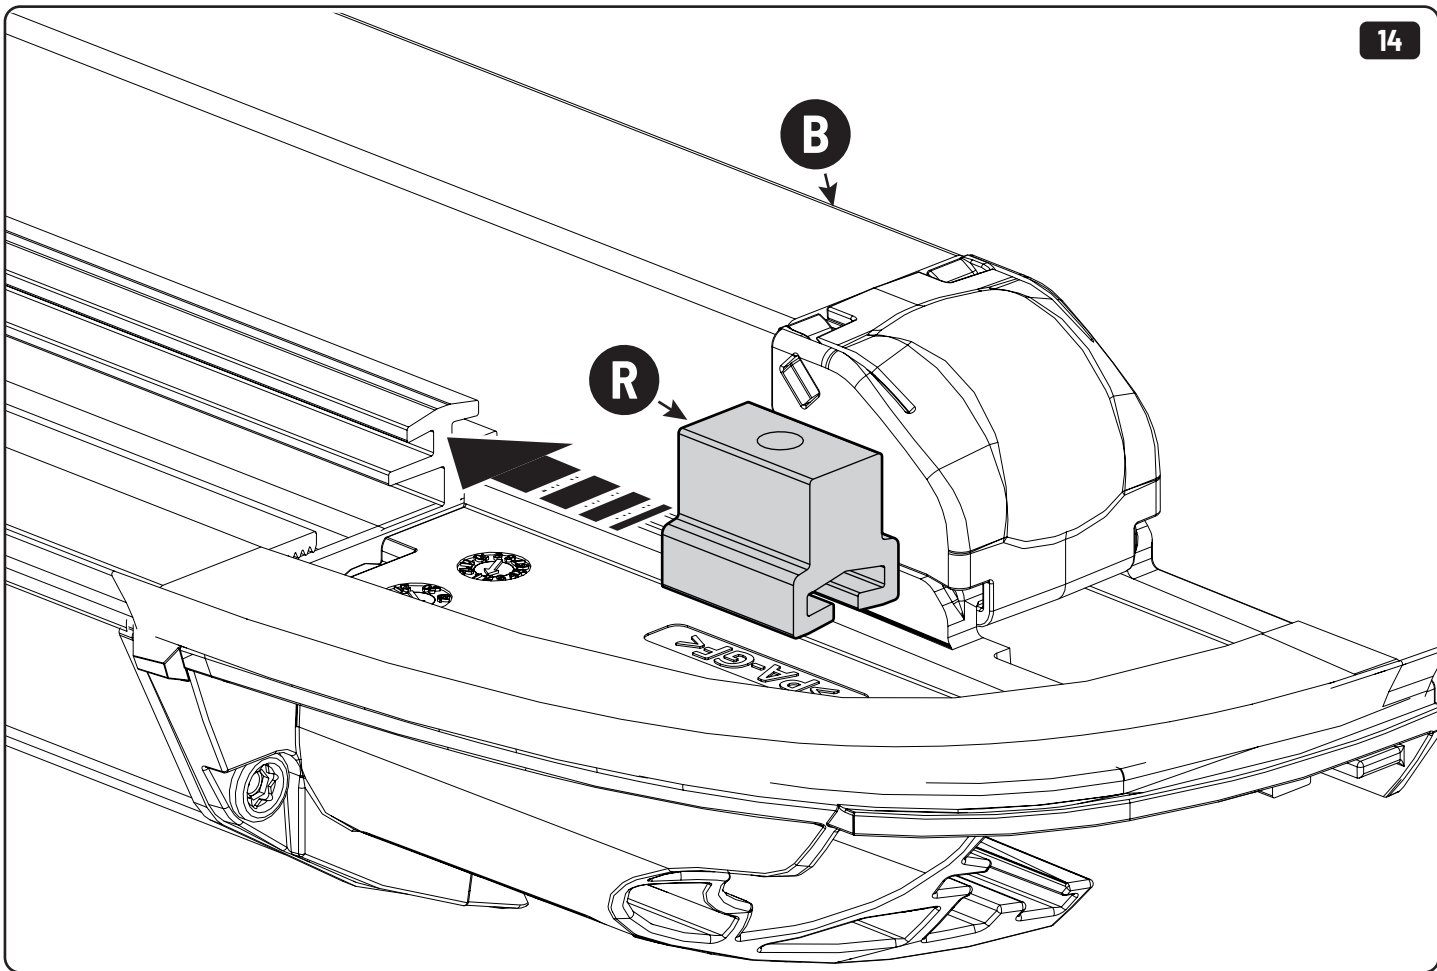

 **LOCTITE 243**

Toyota Hilux X: 700mm Y: 300mm

Only to be installed by authorized personnel

x6

LOCTITE 243

x2

13mm 10Nm

x6