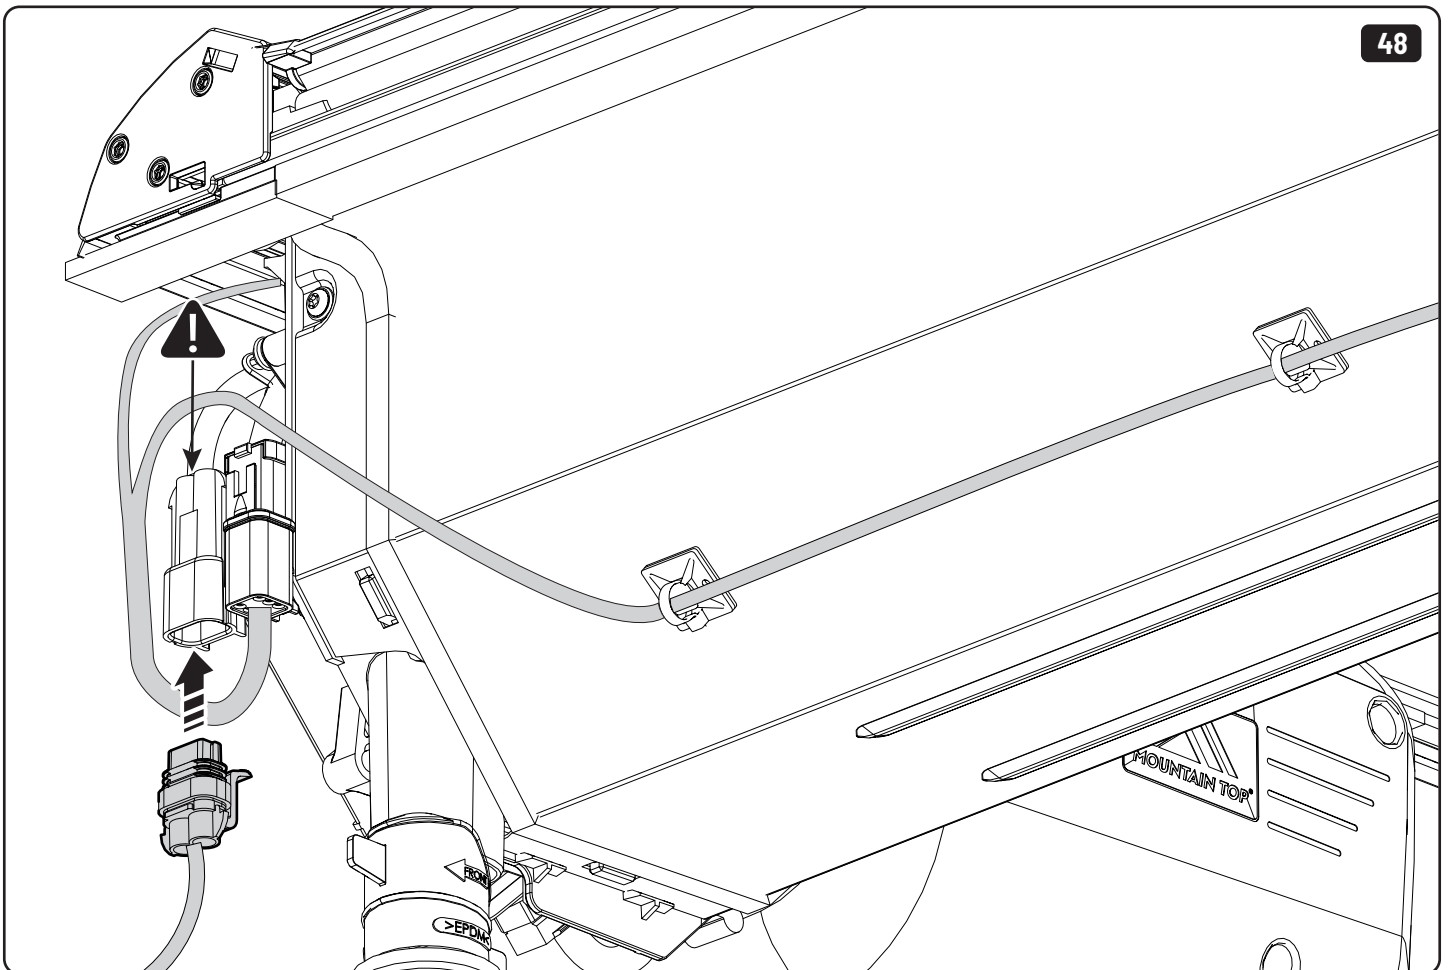

 **LOCTITE 243**

Toyota Hilux X: 700mm Y: 300mm

Only to be installed by authorized personnel

x6

LOCTITE 243

x2

13mm 10Nm

x6