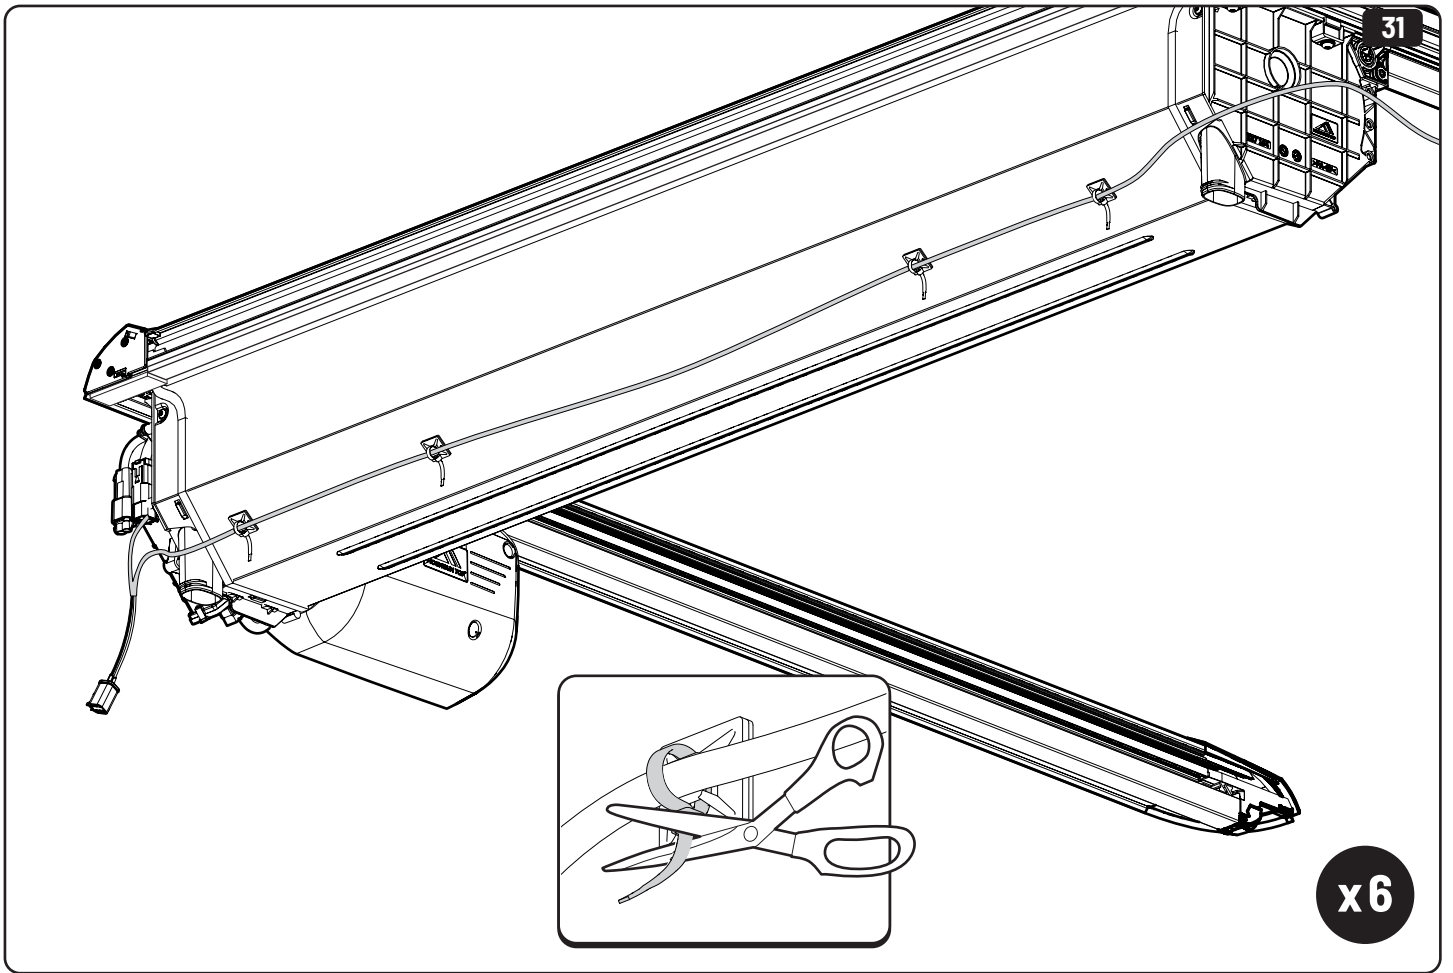

 **LOCTITE 243**

Toyota Hilux X: 700mm Y: 300mm

Only to be installed by authorized personnel

x6

LOCTITE 243

x2

13mm 10Nm

x6