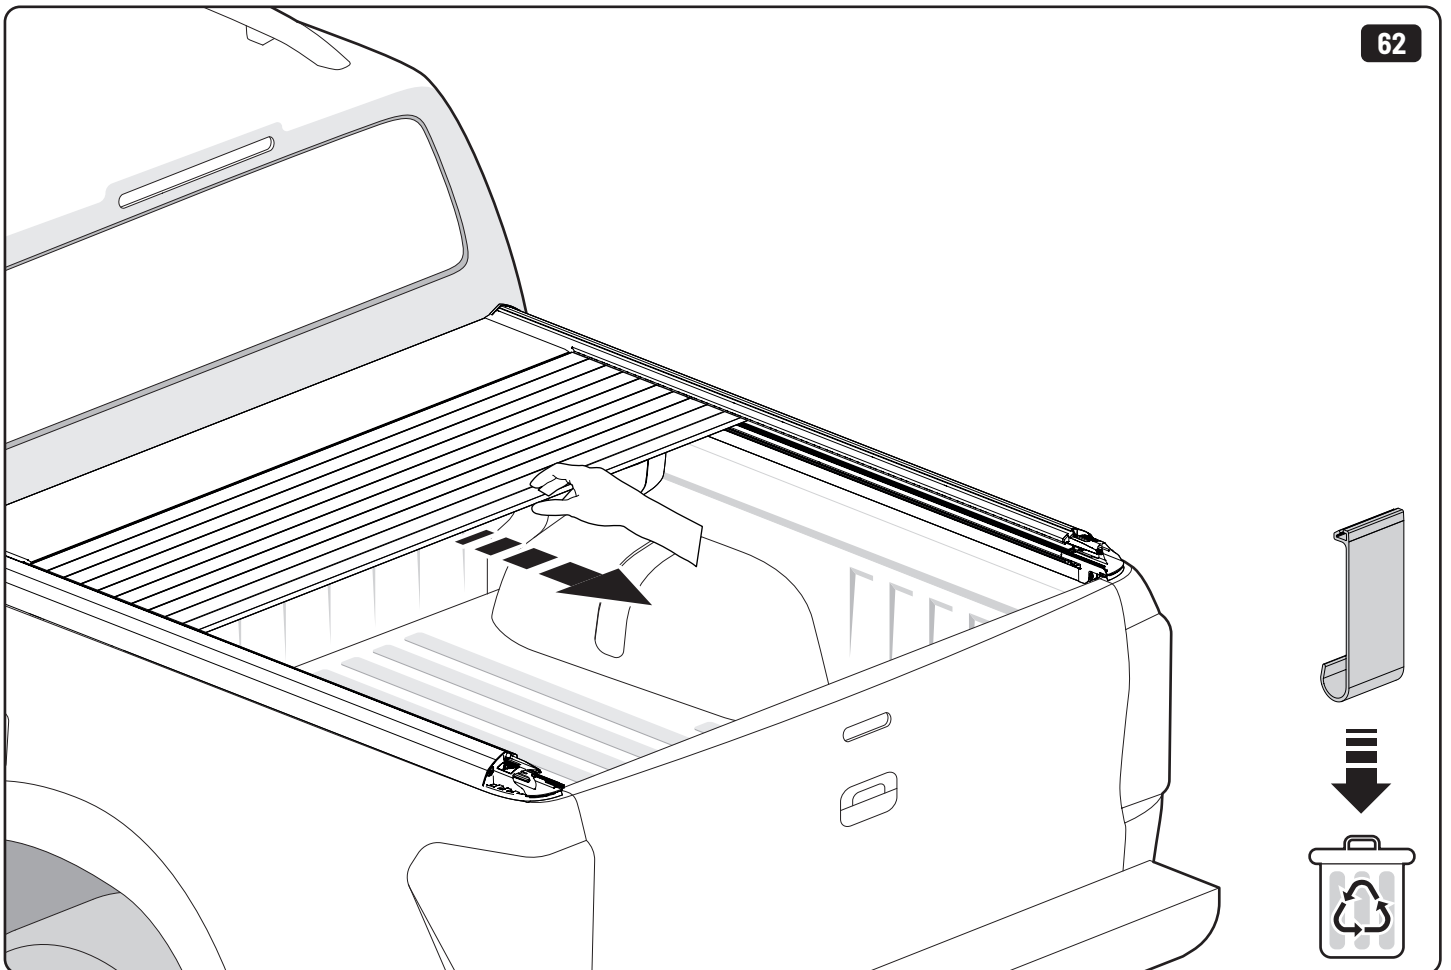

 **LOCTITE 243**

Toyota Hilux X: 700mm Y: 300mm

Only to be installed by authorized personnel

x6

LOCTITE 243

x2

13mm 10Nm

x6