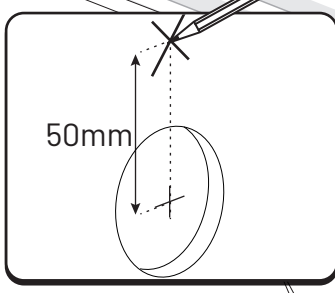

3

1

2

4mm 2,4Nm

6

7

1

2

 **LOCTITE 243**

Toyota Hilux X: 700mm Y: 300mm

Only to be installed by authorized personnel

x6

LOCTITE 243

x2

13mm 10Nm

x6