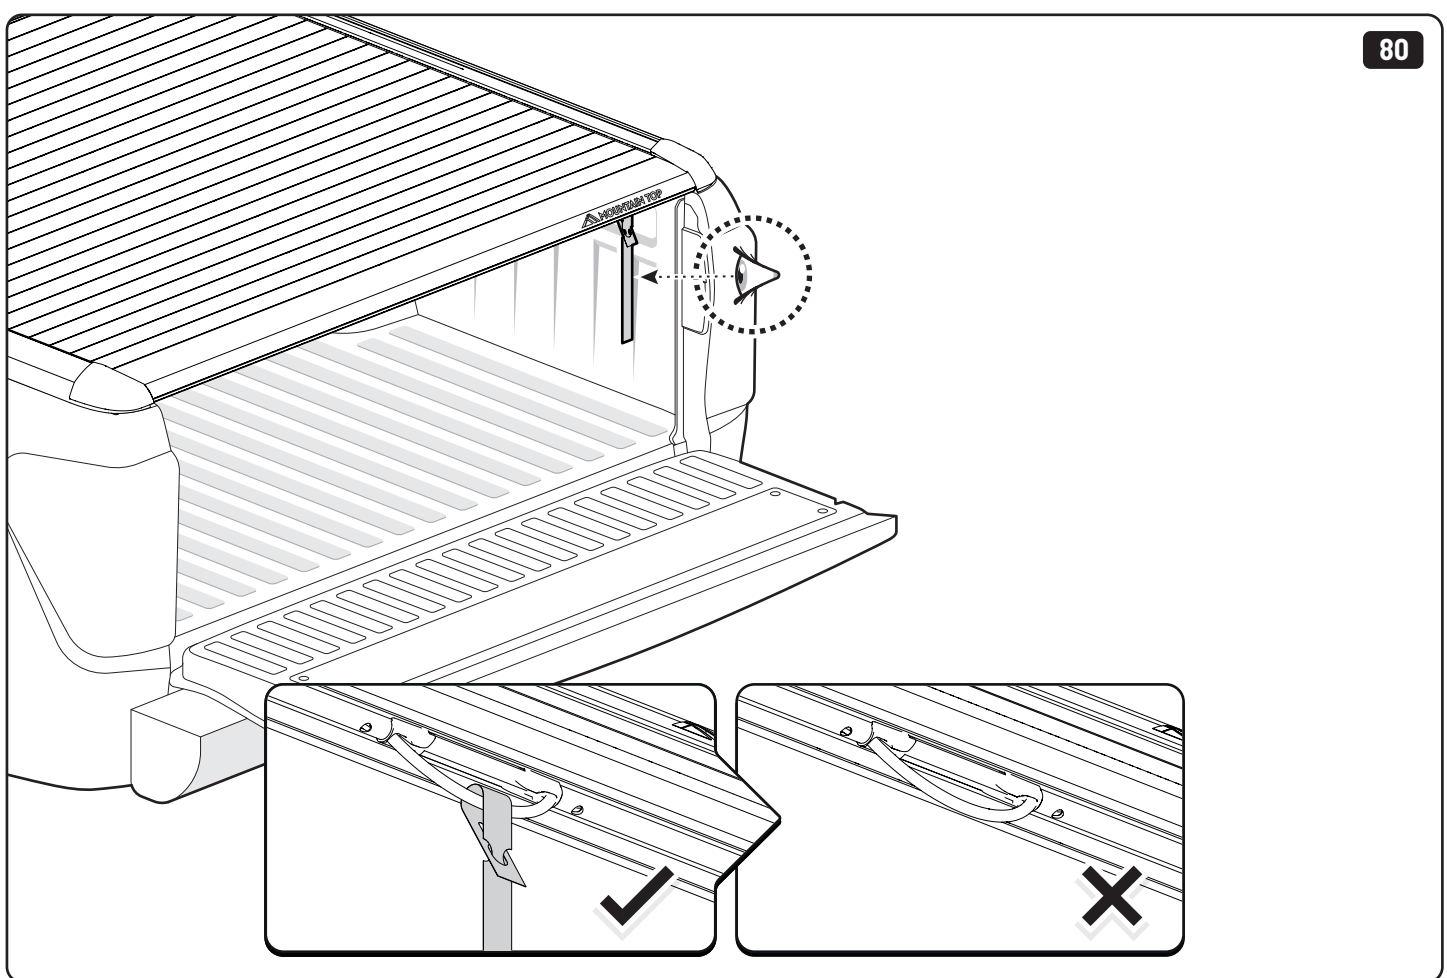

1

+

2

 Reset

Steps	Page	Done by
Mounting rubber cross	9	
Mounting gliding rail in canister	14-15	
Holes for drain	23-25	
Width + Cross measurement	35	
Tightening the clamp screw	36-37	
Mounting drain	44-45	