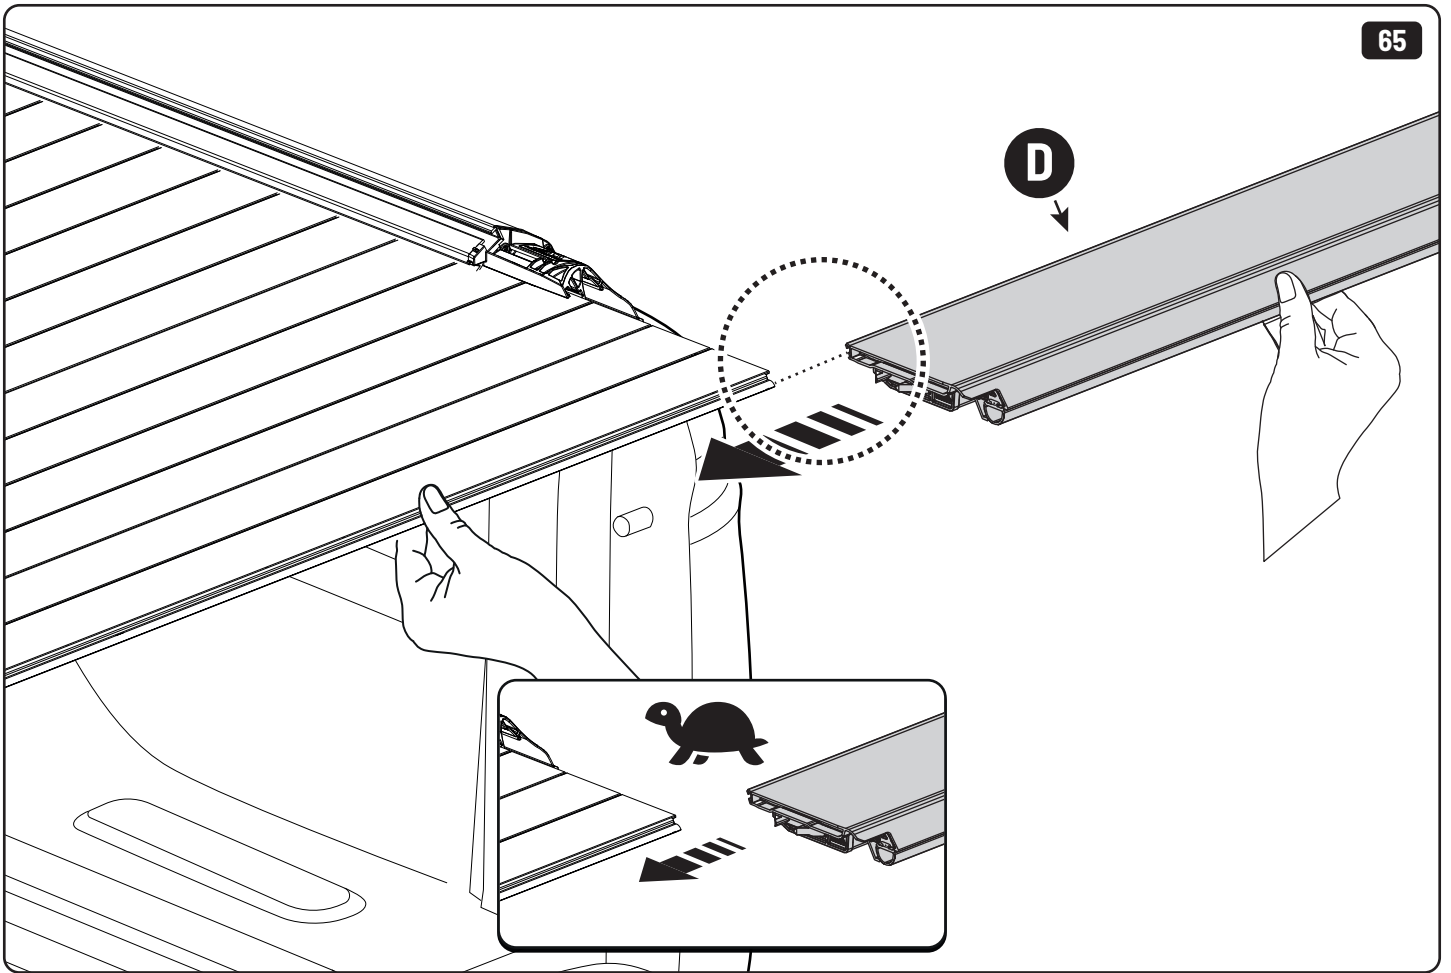

 **LOCTITE 243**

Toyota Hilux X: 700mm Y: 300mm

Only to be installed by authorized personnel

x6

LOCTITE 243

x2

13mm 10Nm

x6