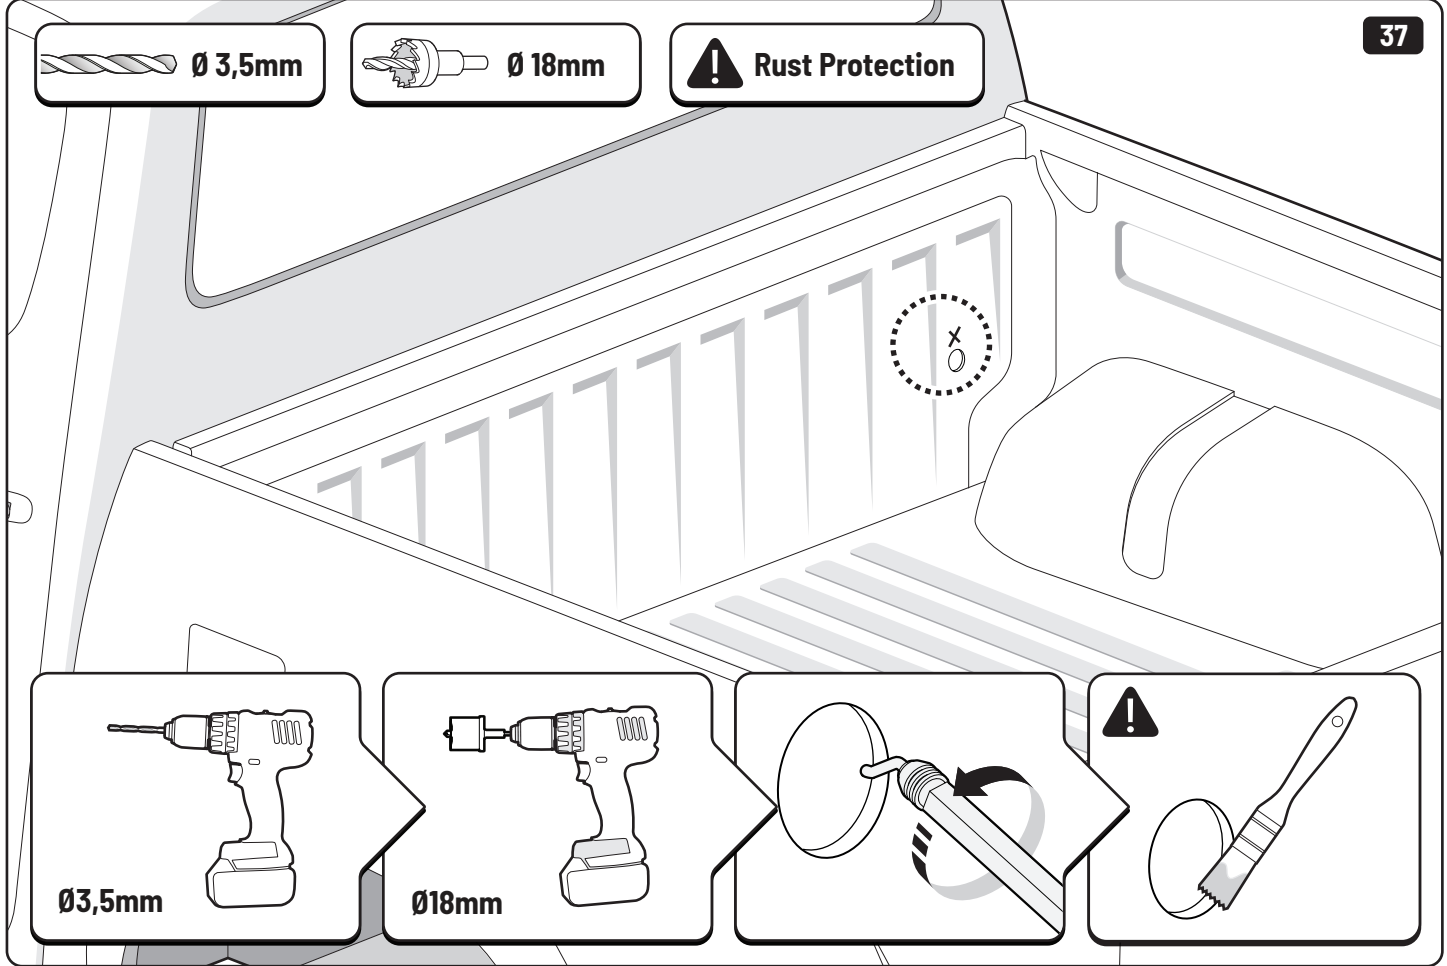

 **LOCTITE 243**

Toyota Hilux X: 700mm Y: 300mm

Only to be installed by authorized personnel

x6

LOCTITE 243

x2

13mm 10Nm

x6