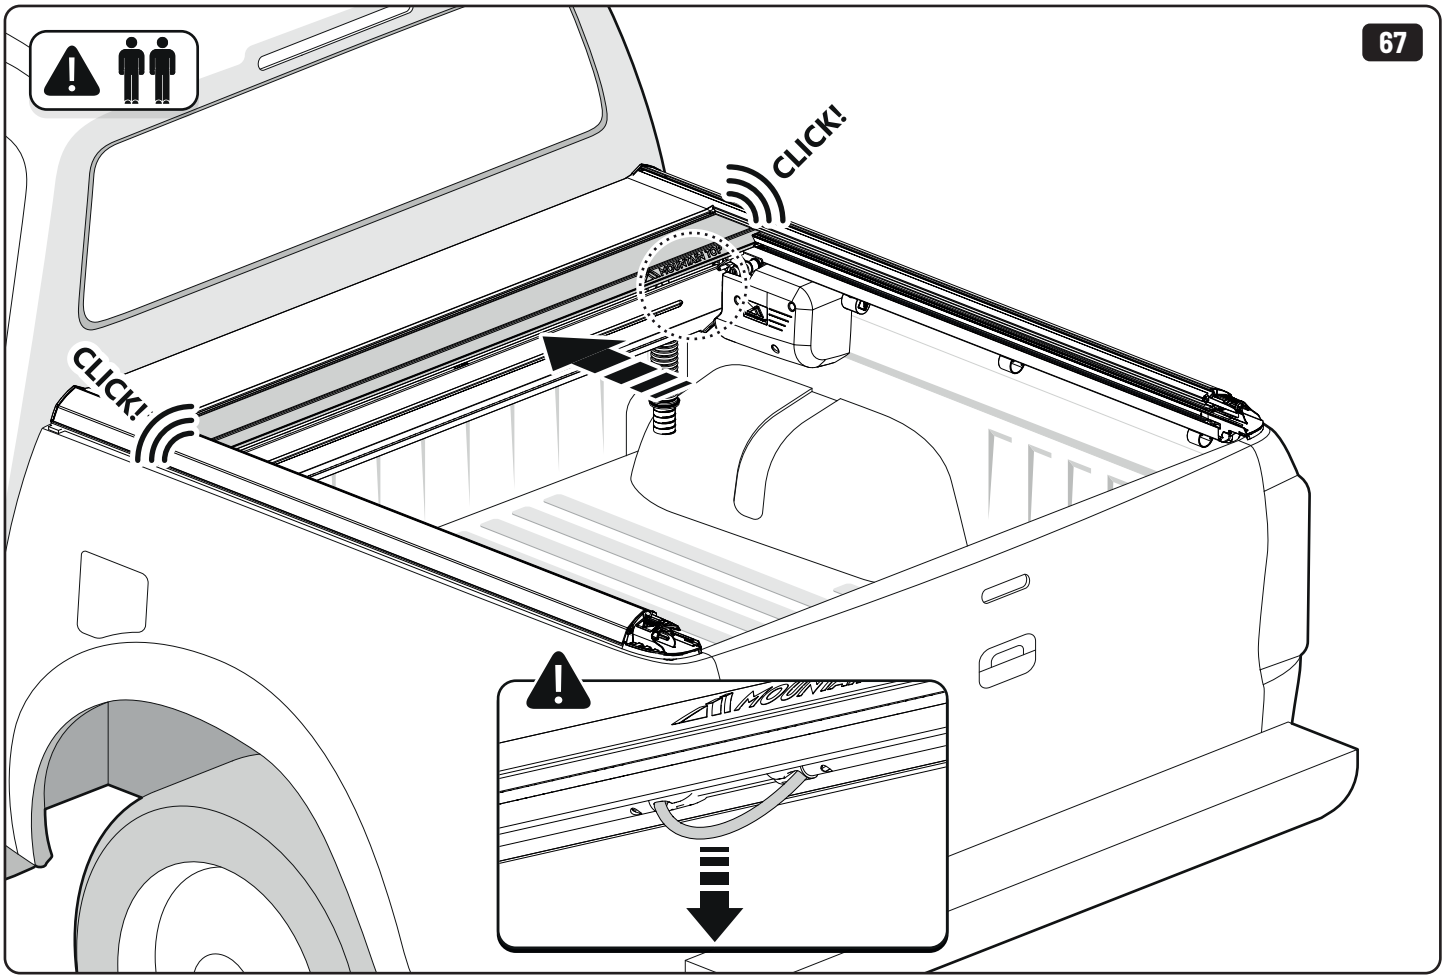

 **LOCTITE 243**

Toyota Hilux X: 700mm Y: 300mm

Only to be installed by authorized personnel

x6

LOCTITE 243

x2

13mm 10Nm

x6