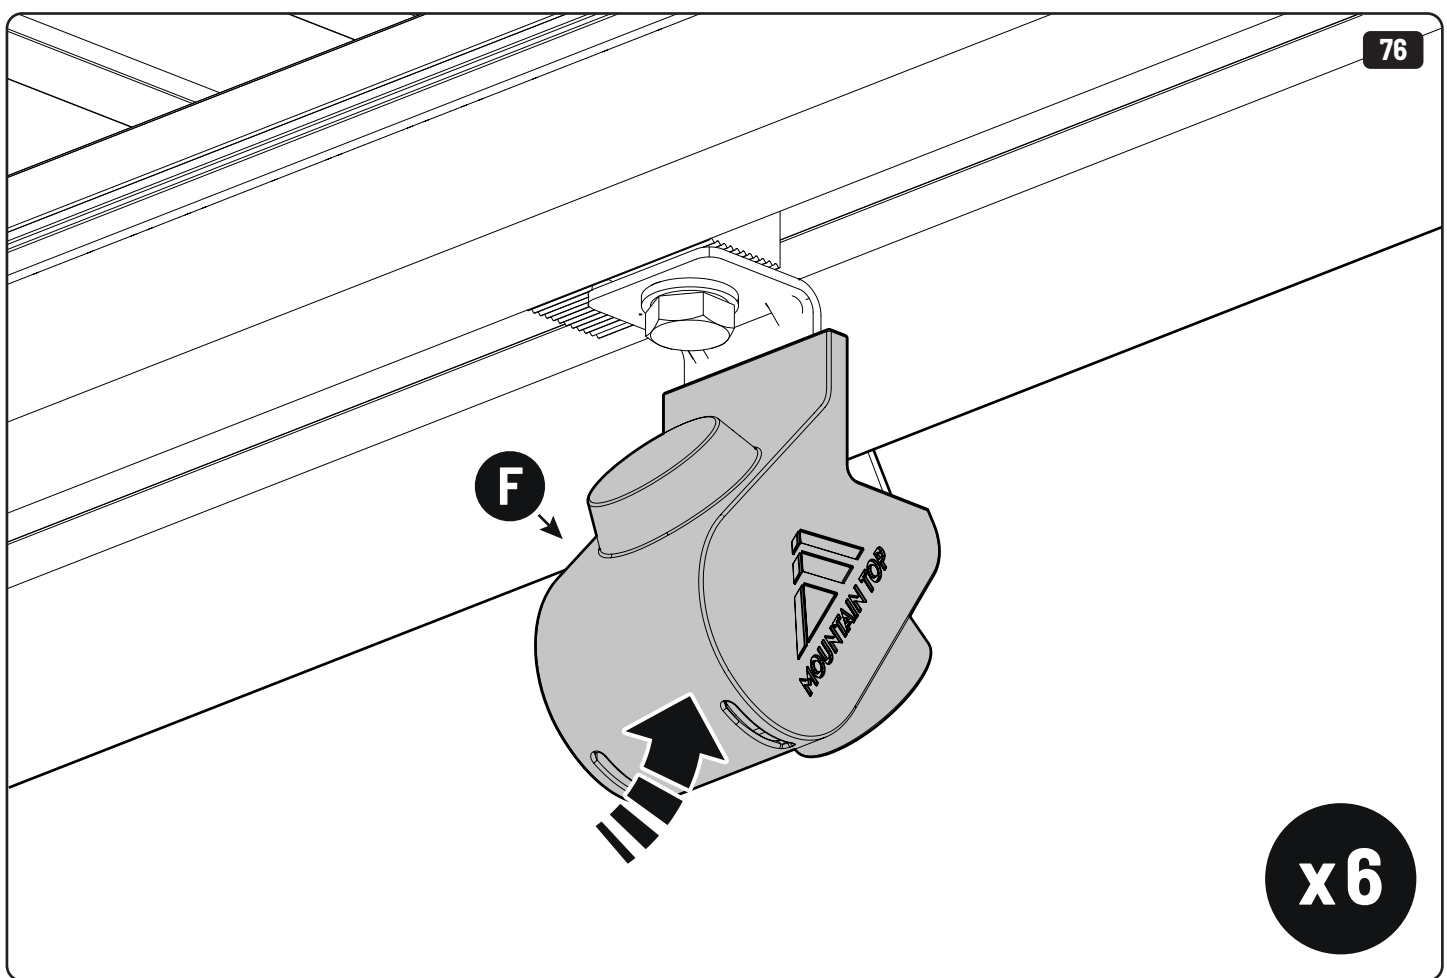

1

+

2

 Reset

Steps	Page	Done by
Mounting rubber cross	9	
Mounting gliding rail in canister	14-15	
Holes for drain	23-25	
Width + Cross measurement	35	
Tightening the clamp screw	36-37	
Mounting drain	44-45	