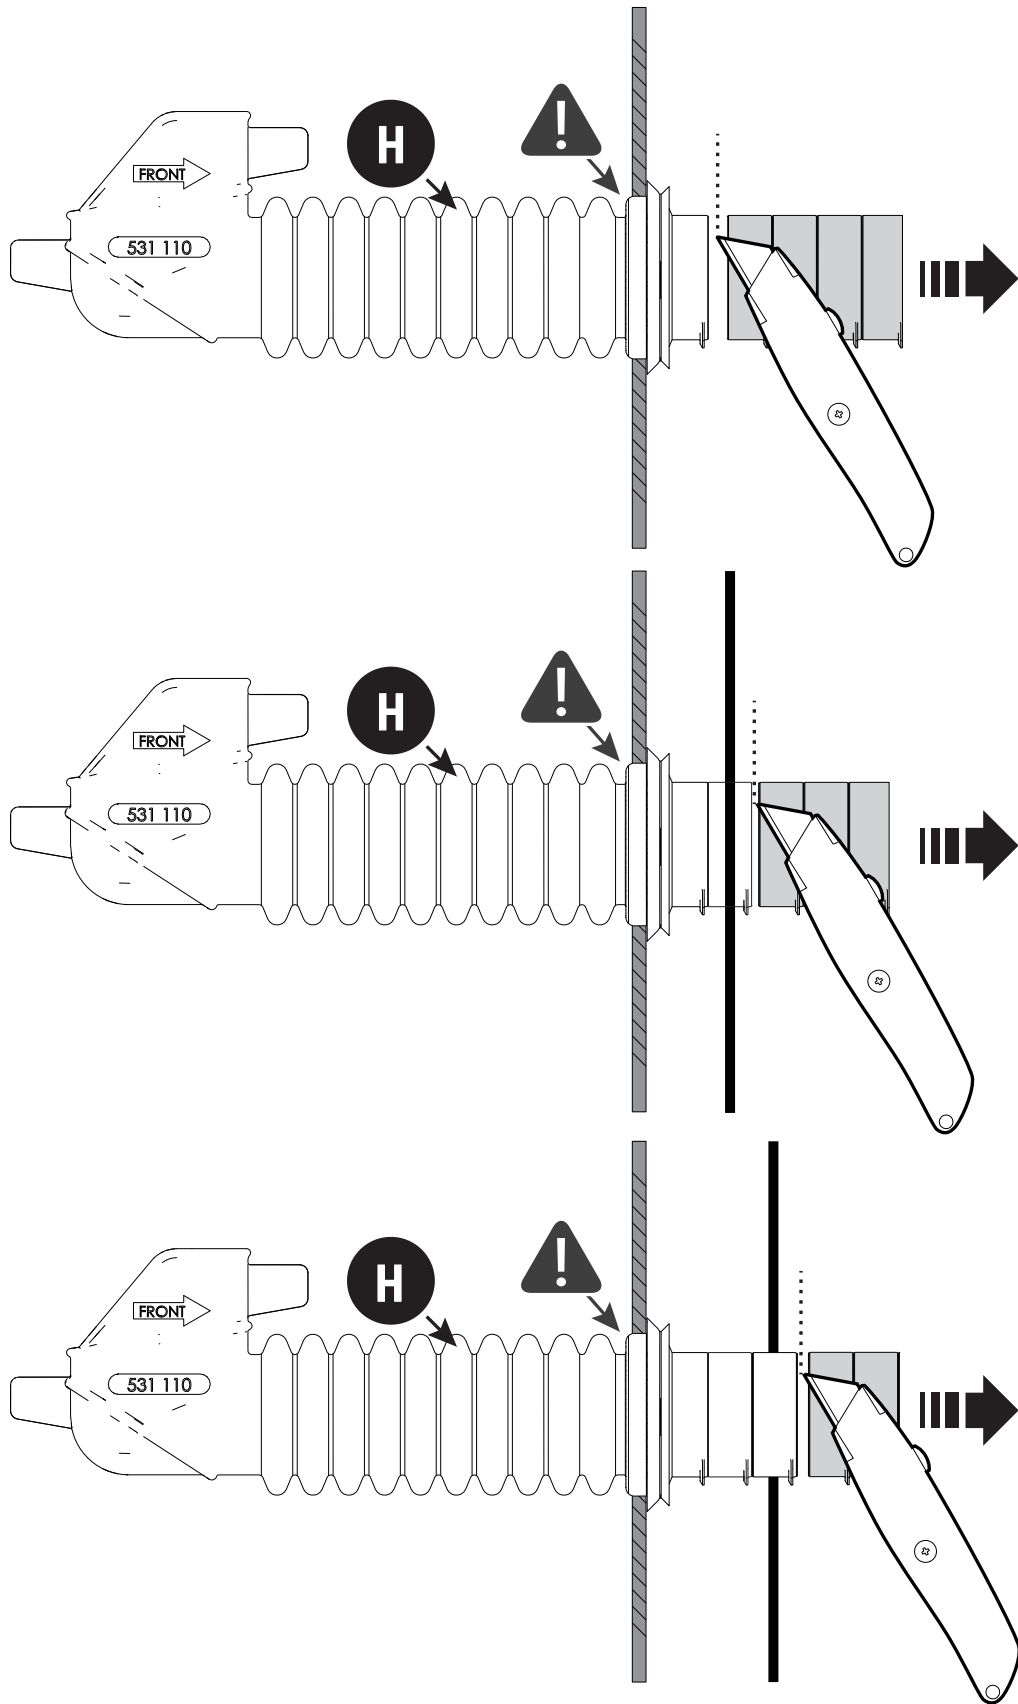

 **LOCTITE 243**

Toyota Hilux X: 700mm Y: 300mm

Only to be installed by authorized personnel

x6

LOCTITE 243

x2

13mm 10Nm

x6

1

+

2

 Reset

Steps	Page	Done by
Mounting rubber cross	9	
Mounting gliding rail in canister	14-15	
Holes for drain	23-25	
Width + Cross measurement	35	
Tightening the clamp screw	36-37	
Mounting drain	44-45	