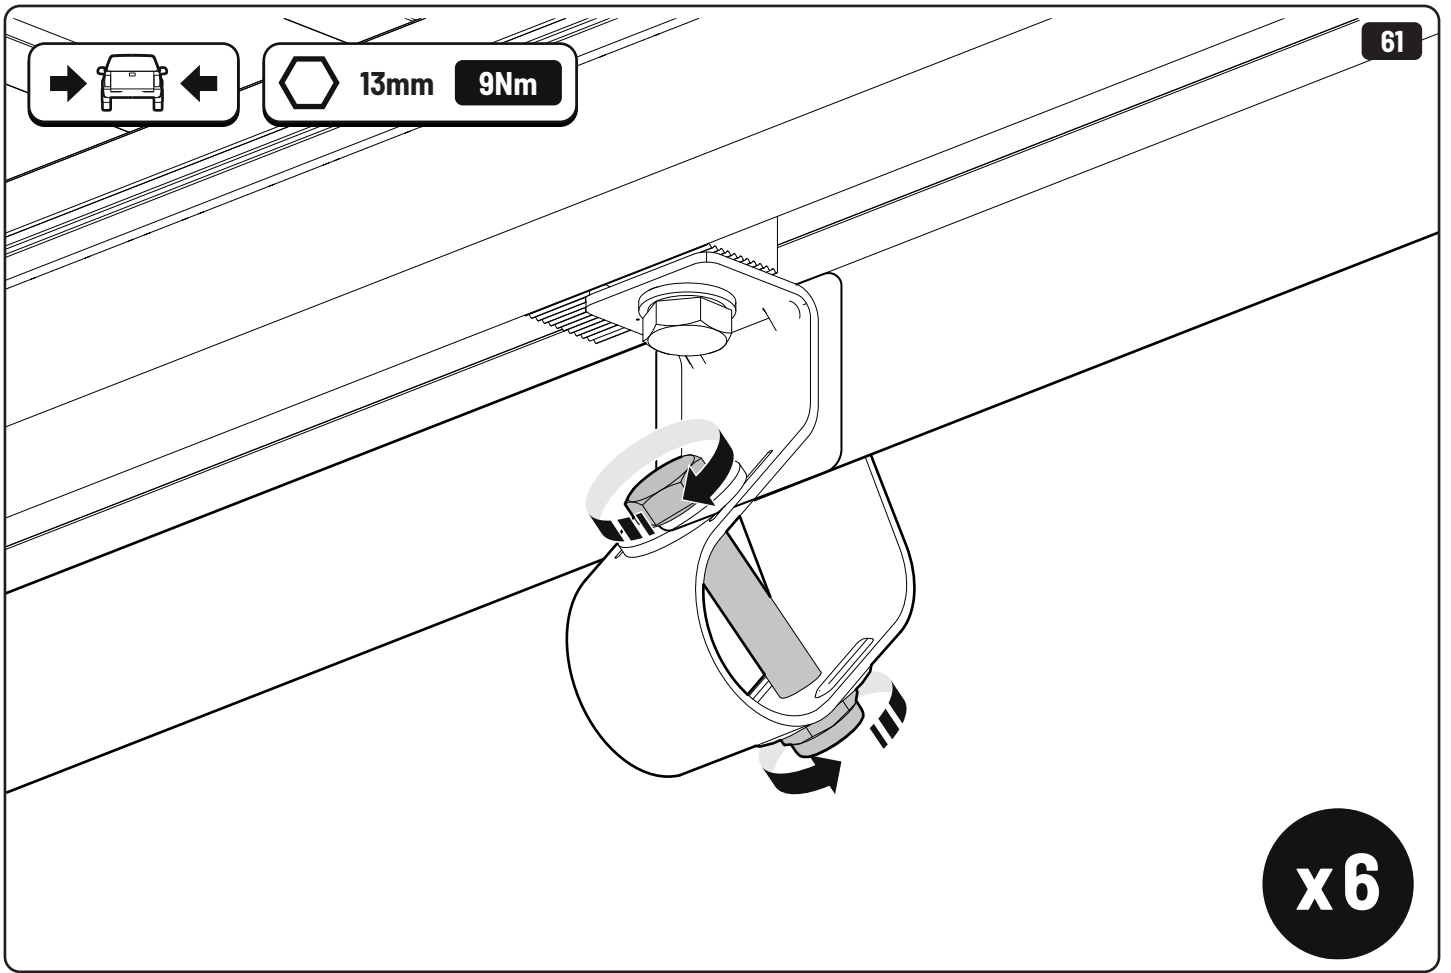

 **LOCTITE 243**

Toyota Hilux X: 700mm Y: 300mm

Only to be installed by authorized personnel

x6

LOCTITE 243

x2

13mm 10Nm

x6