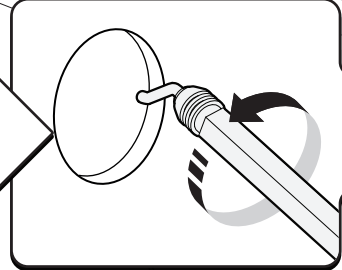

 **LOCTITE 243**

Toyota Hilux X: 700mm Y: 300mm

Only to be installed by authorized personnel

x6

LOCTITE 243

x2

13mm 10Nm

x6