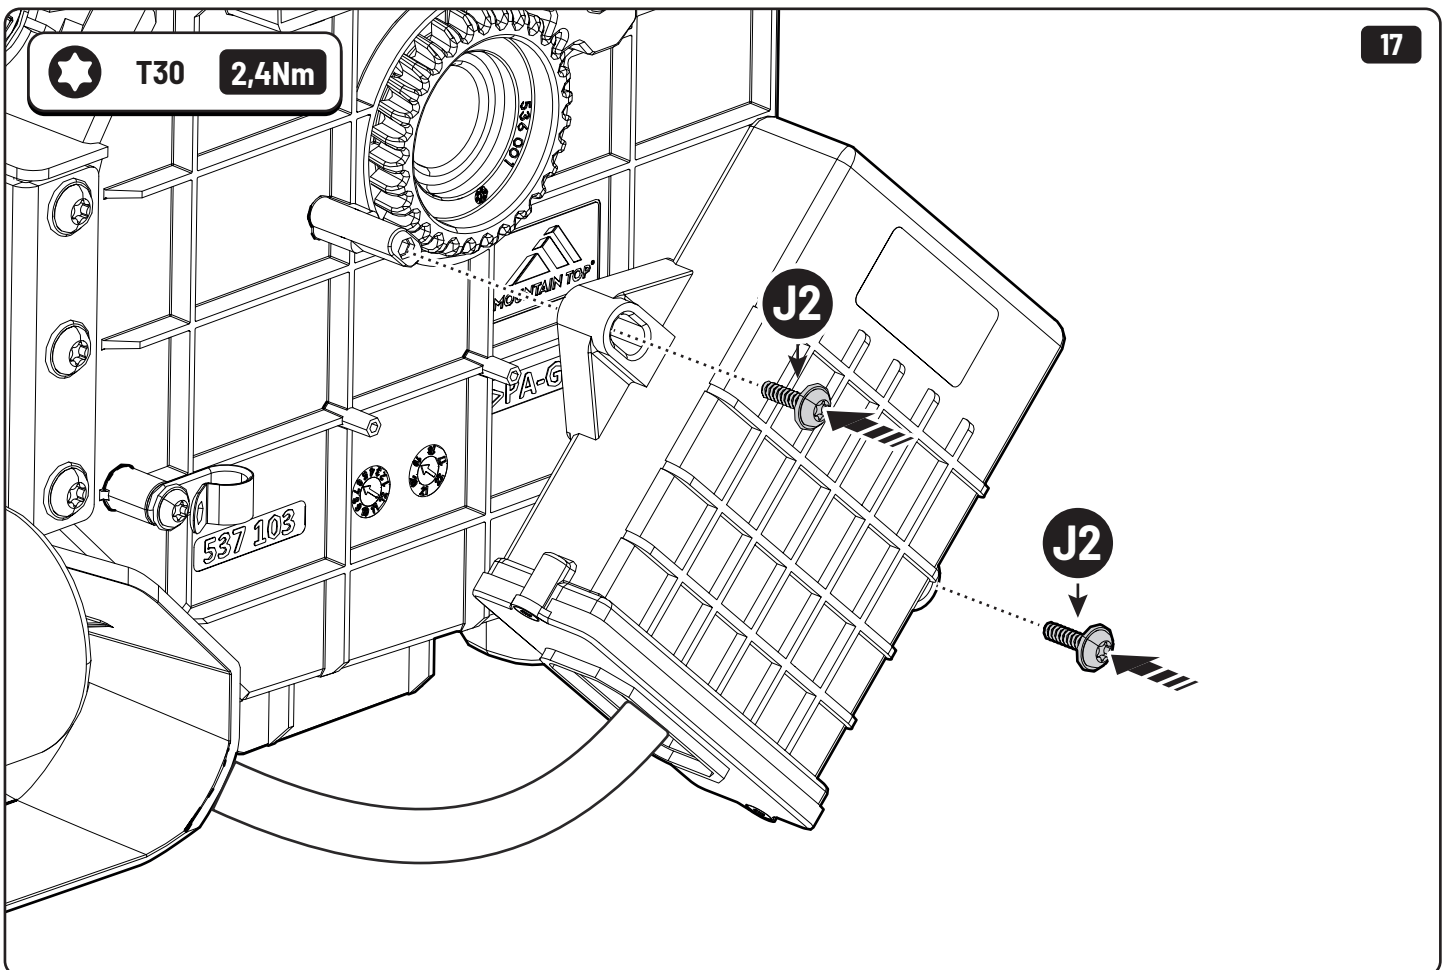

 **LOCTITE 243**

Toyota Hilux X: 700mm Y: 300mm

Only to be installed by authorized personnel

x6

LOCTITE 243

x2

13mm 10Nm

x6