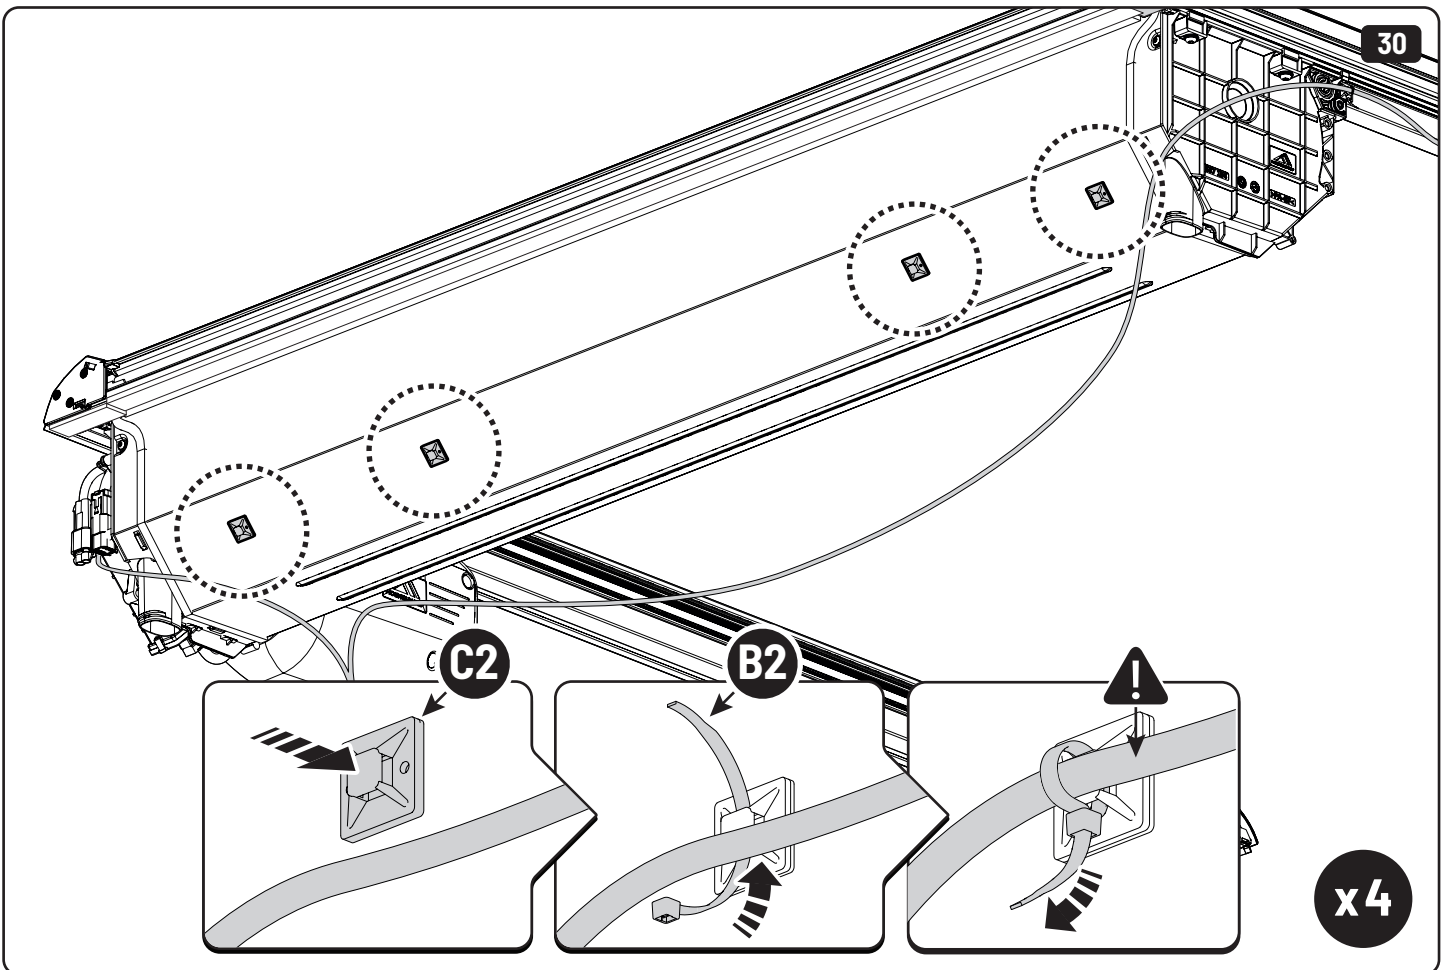

 **LOCTITE 243**

Toyota Hilux X: 700mm Y: 300mm

Only to be installed by authorized personnel

x6

LOCTITE 243

x2

13mm 10Nm

x6