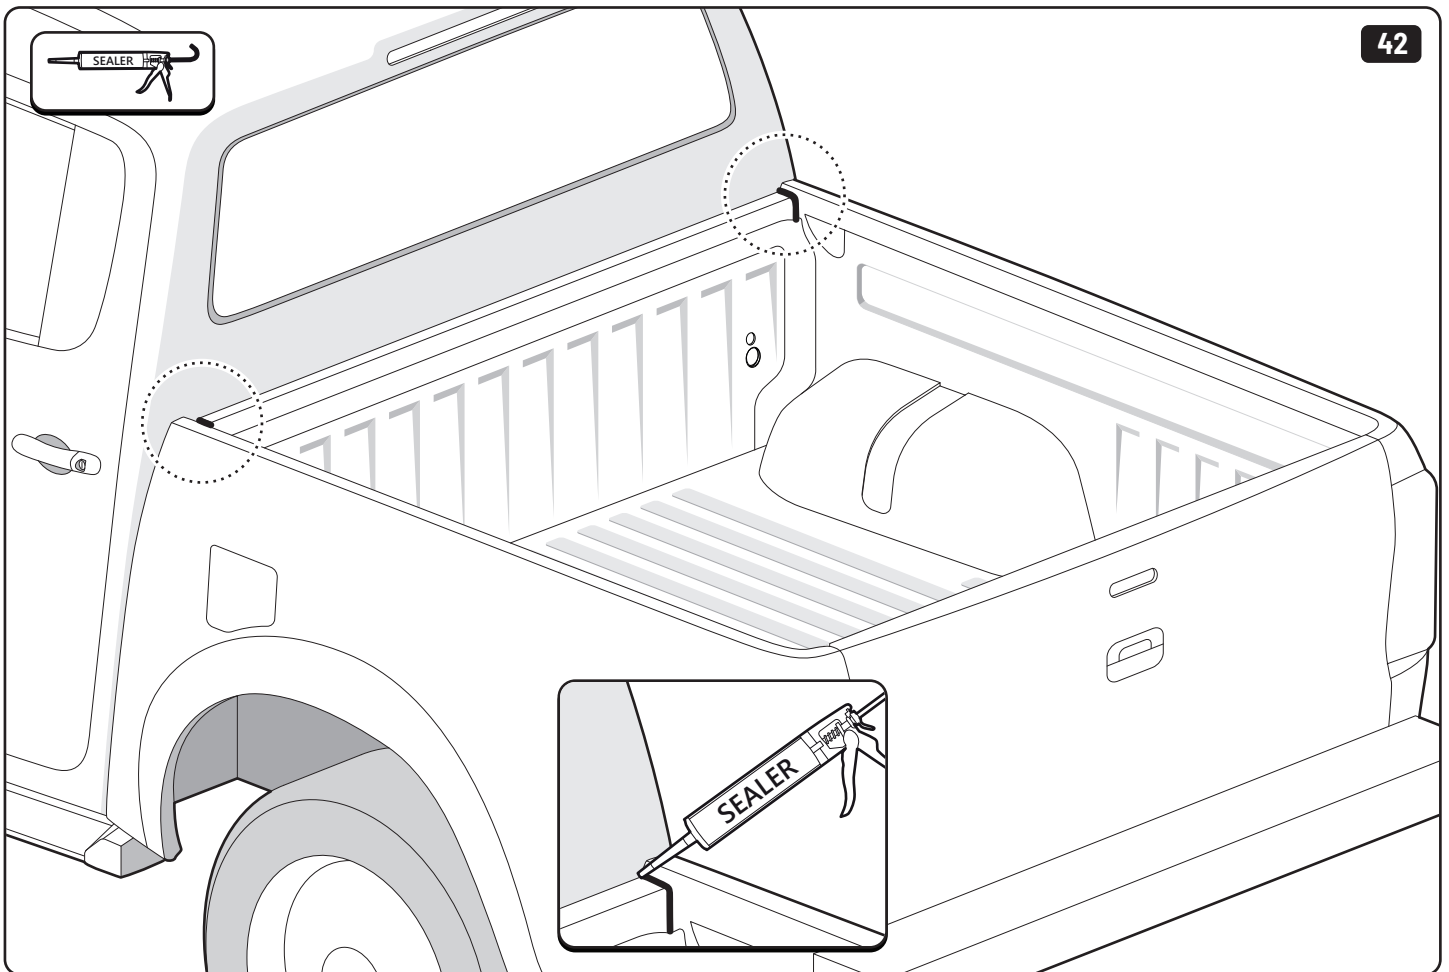

 **LOCTITE 243**

Toyota Hilux X: 700mm Y: 300mm

Only to be installed by authorized personnel

x6

LOCTITE 243

x2

13mm 10Nm

x6