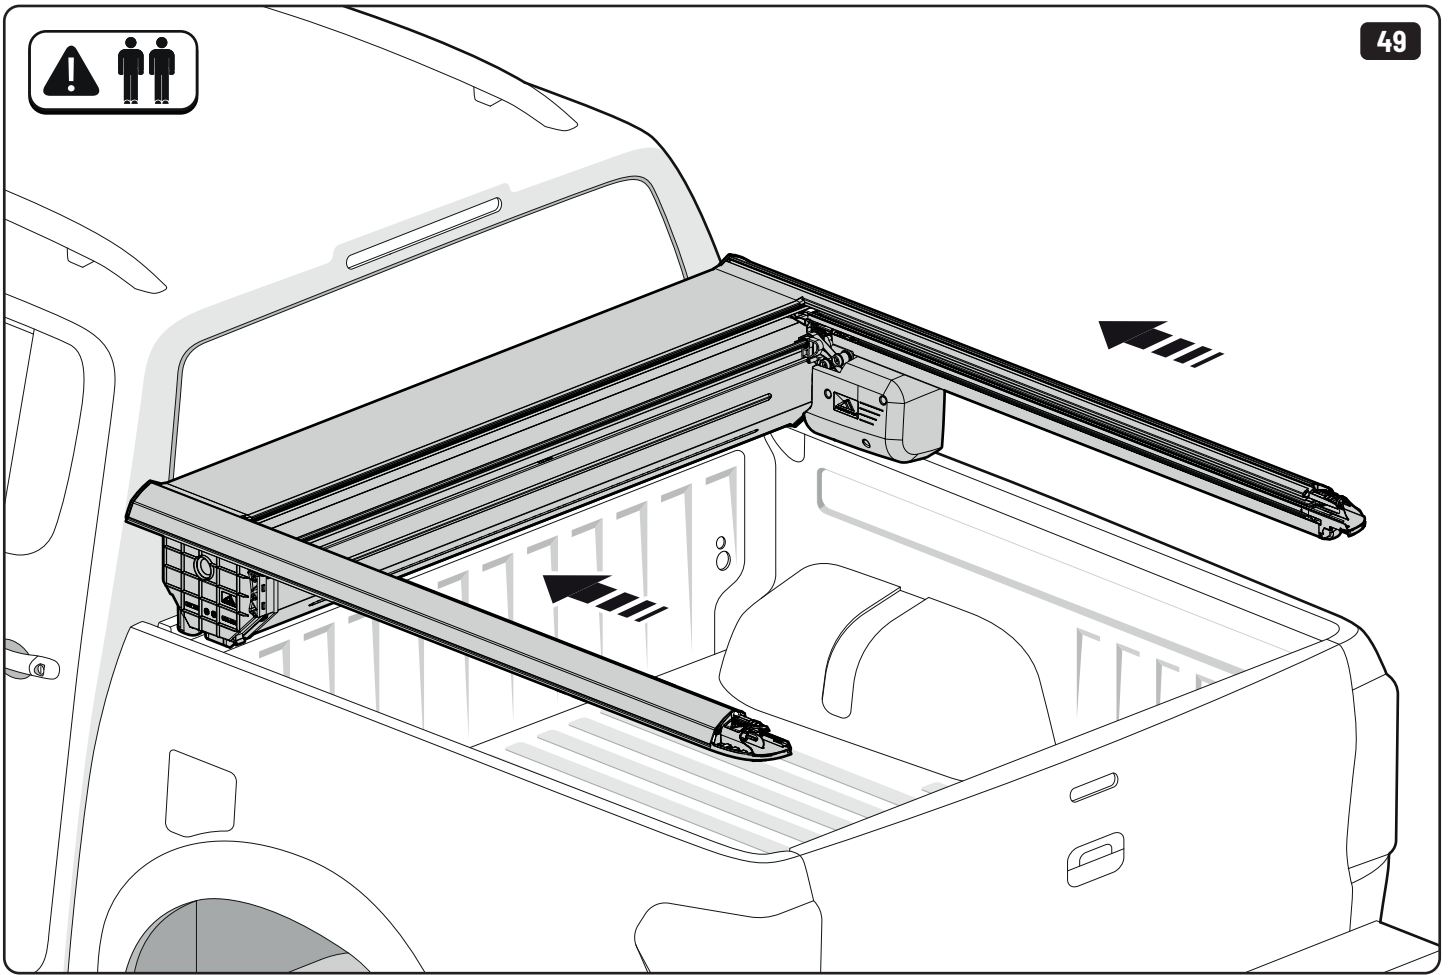

 **LOCTITE 243**

Toyota Hilux X: 700mm Y: 300mm

Only to be installed by authorized personnel

x6

LOCTITE 243

x2

13mm 10Nm

x6