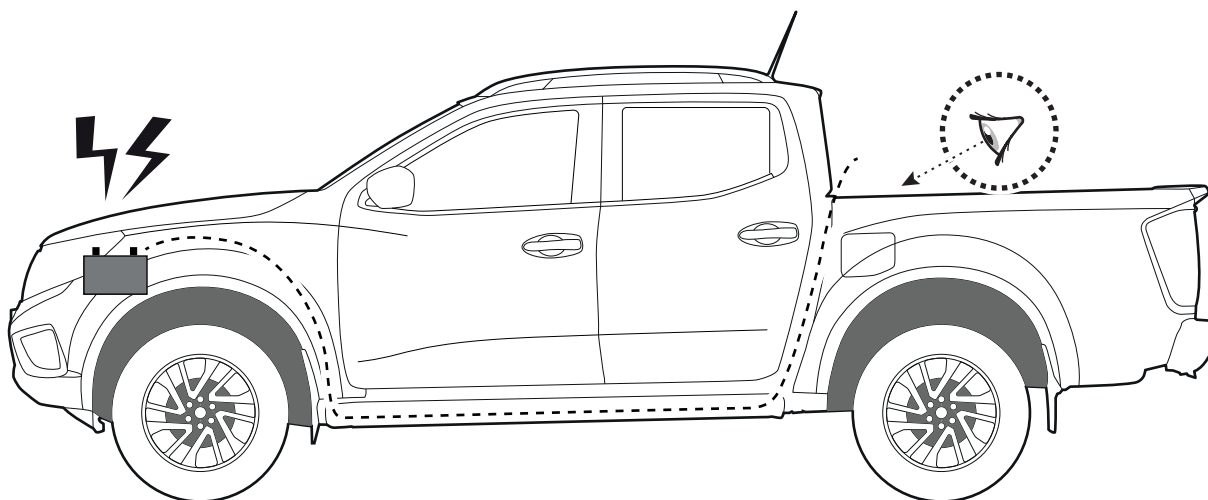

 **LOCTITE 243**

Toyota Hilux X: 700mm Y: 300mm

Only to be installed by authorized personnel

x6

LOCTITE 243

x2

13mm 10Nm

x6