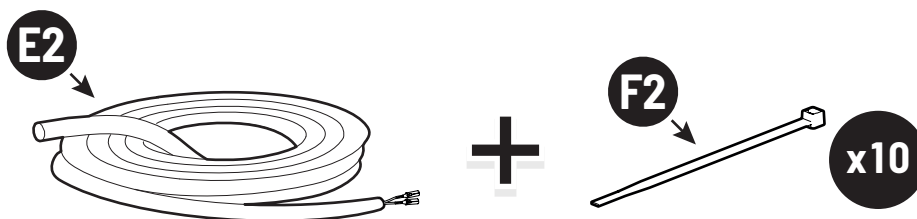

 **LOCTITE 243**

Toyota Hilux X: 700mm Y: 300mm

Only to be installed by authorized personnel

x6

LOCTITE 243

x2

13mm 10Nm

x6