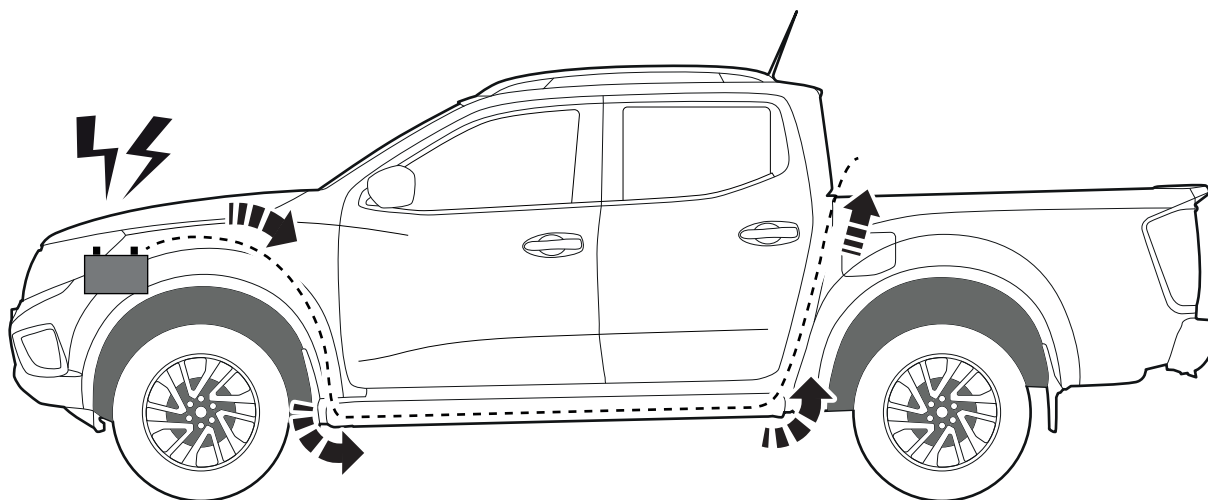

 **LOCTITE 243**

Toyota Hilux X: 700mm Y: 300mm

Only to be installed by authorized personnel

x6

LOCTITE 243

x2

13mm 10Nm

x6