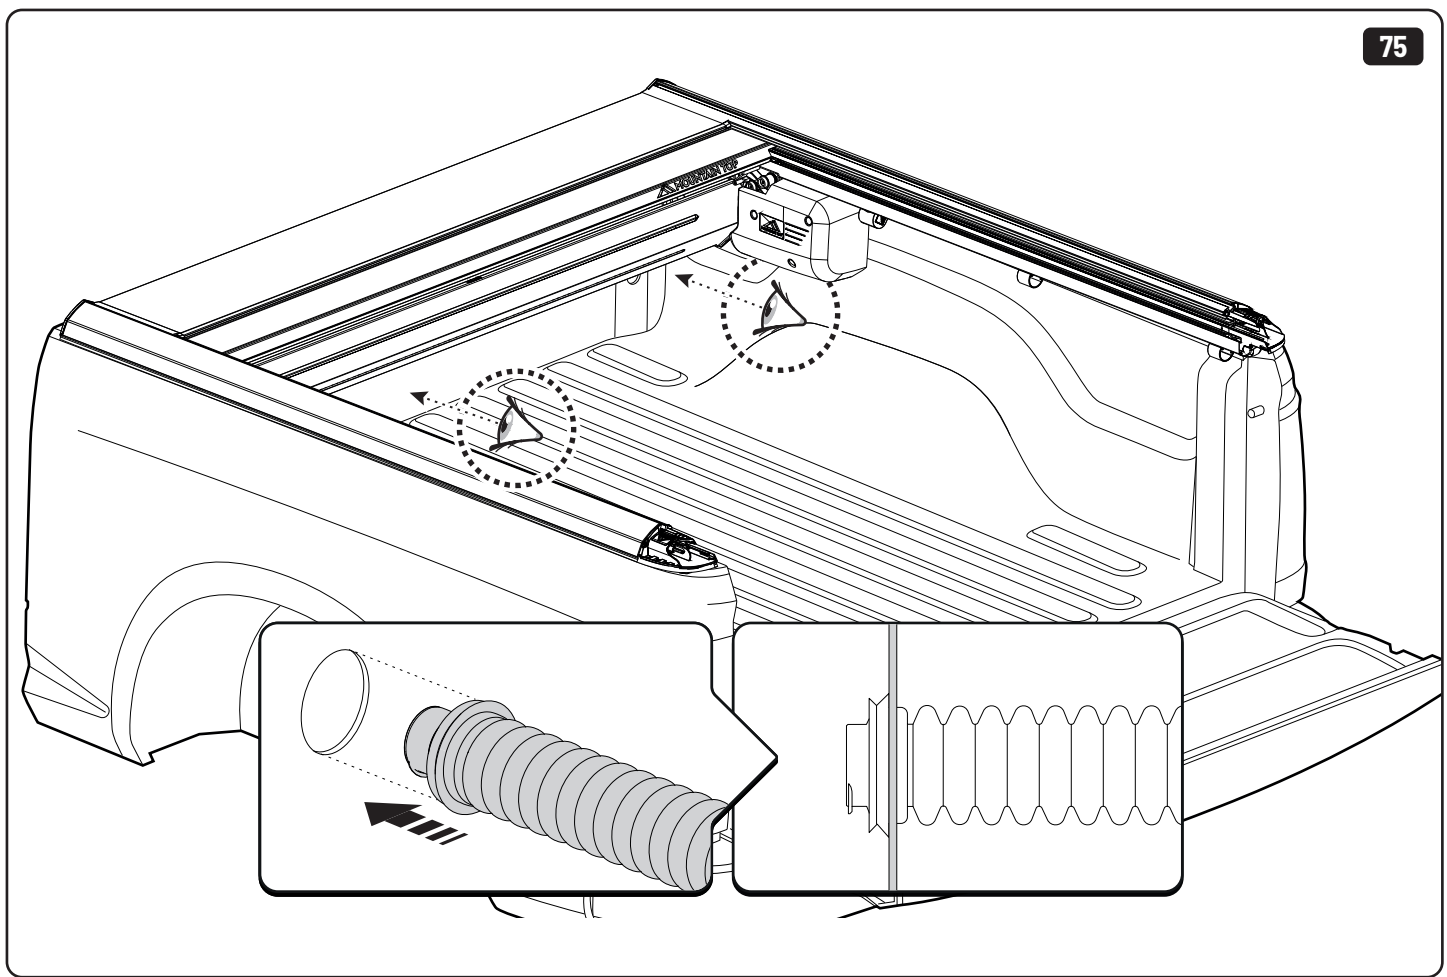

1

+

2

 Reset

Steps	Page	Done by
Mounting rubber cross	9	
Mounting gliding rail in canister	14-15	
Holes for drain	23-25	
Width + Cross measurement	35	
Tightening the clamp screw	36-37	
Mounting drain	44-45	