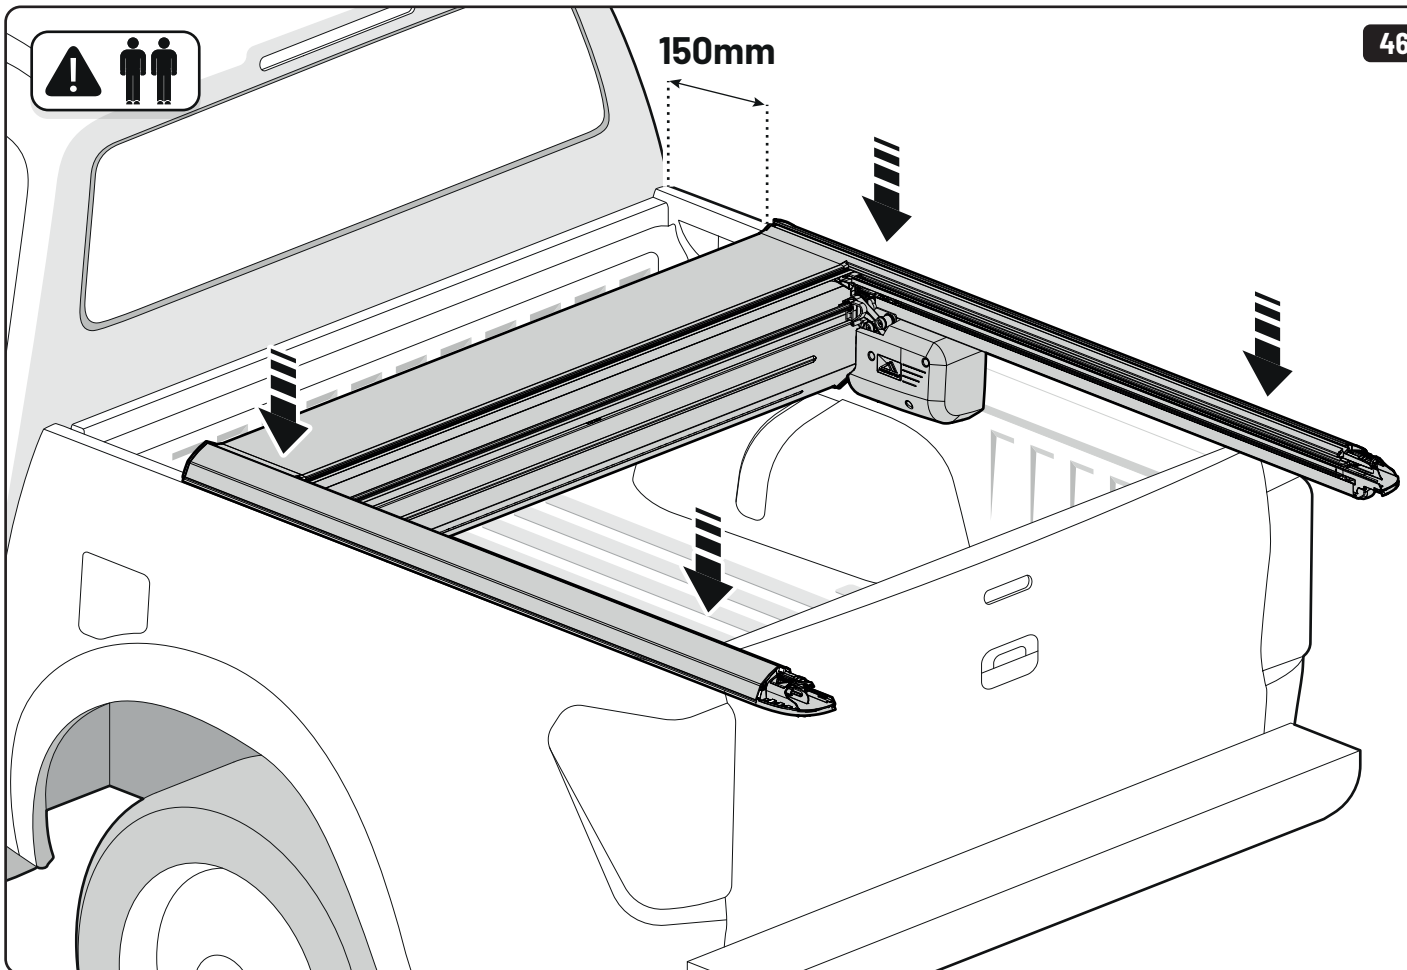

 **LOCTITE 243**

Toyota Hilux X: 700mm Y: 300mm

Only to be installed by authorized personnel

x6

LOCTITE 243

x2

13mm 10Nm

x6