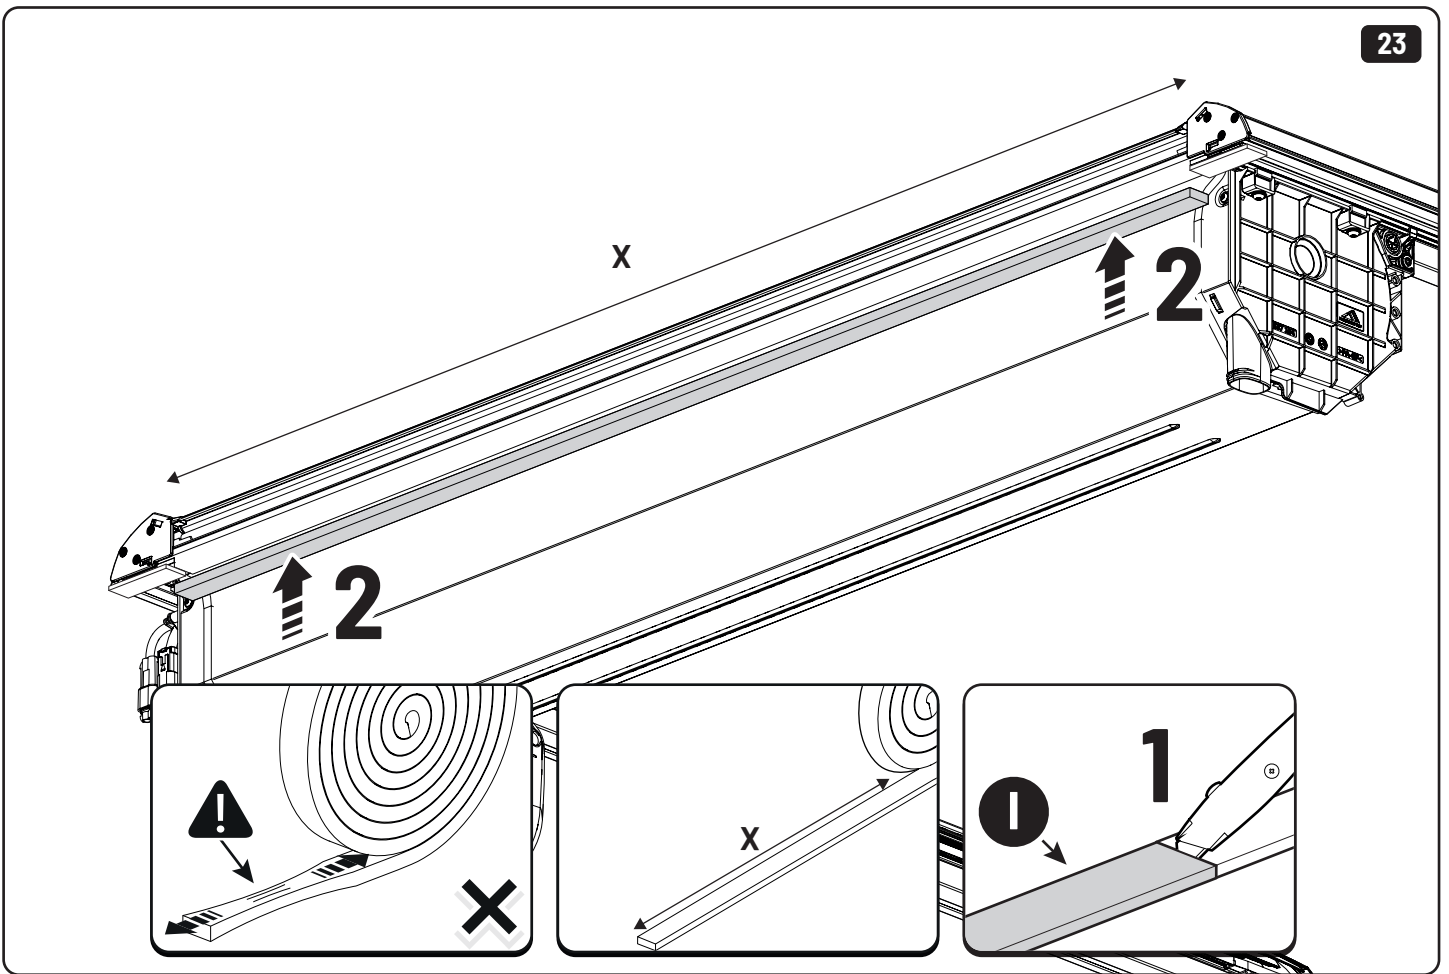

 **LOCTITE 243**

Toyota Hilux X: 700mm Y: 300mm

Only to be installed by authorized personnel

x6

LOCTITE 243

x2

13mm 10Nm

x6