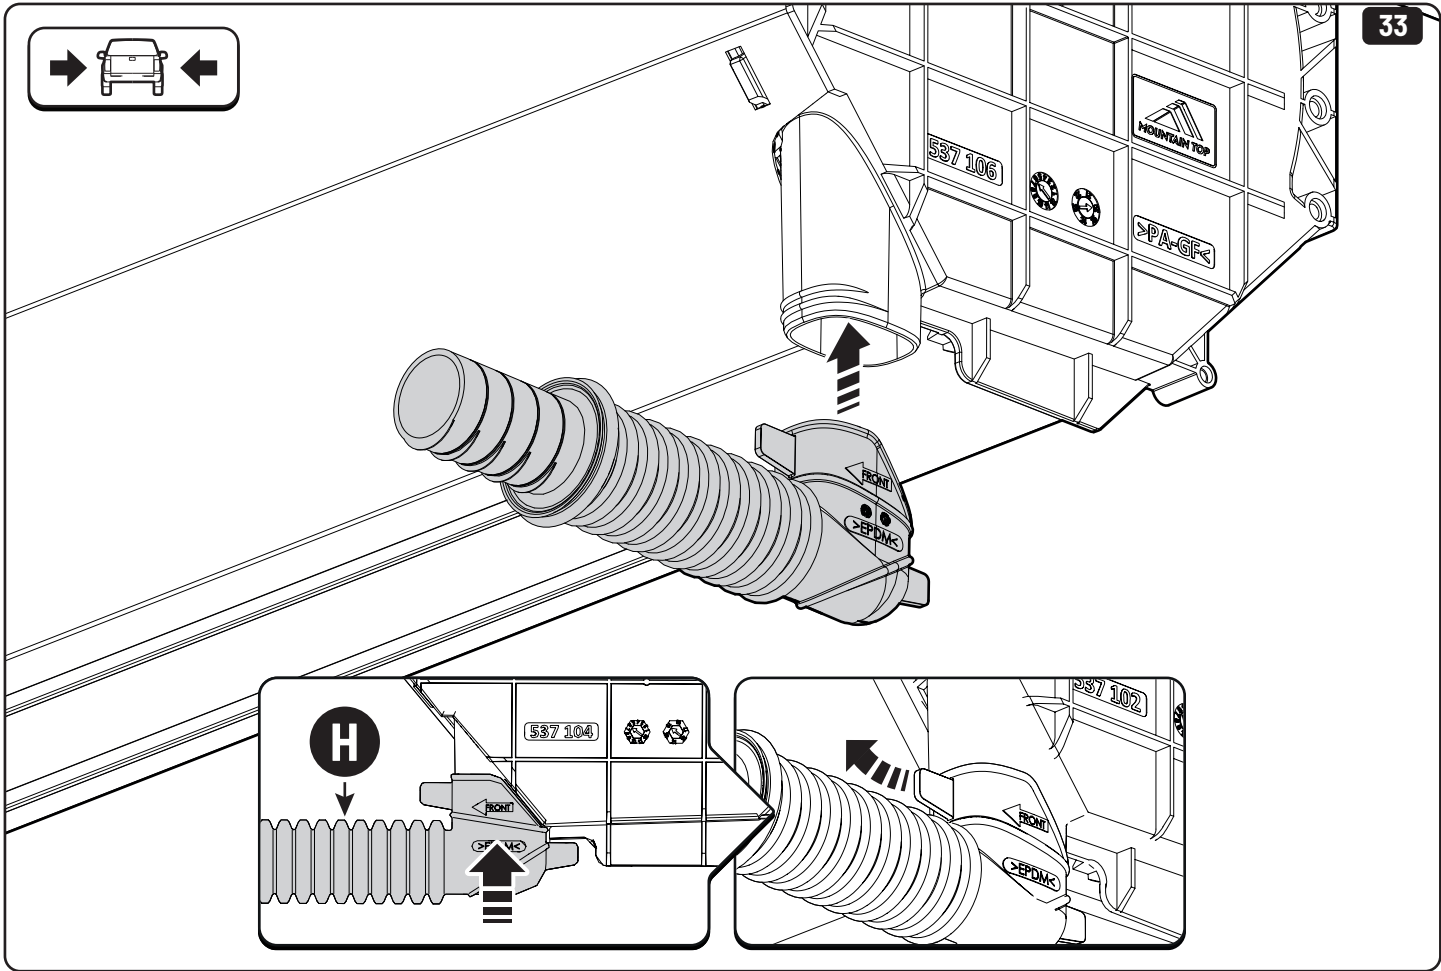

Toyota Hilux X: 700mm Y: 300mm