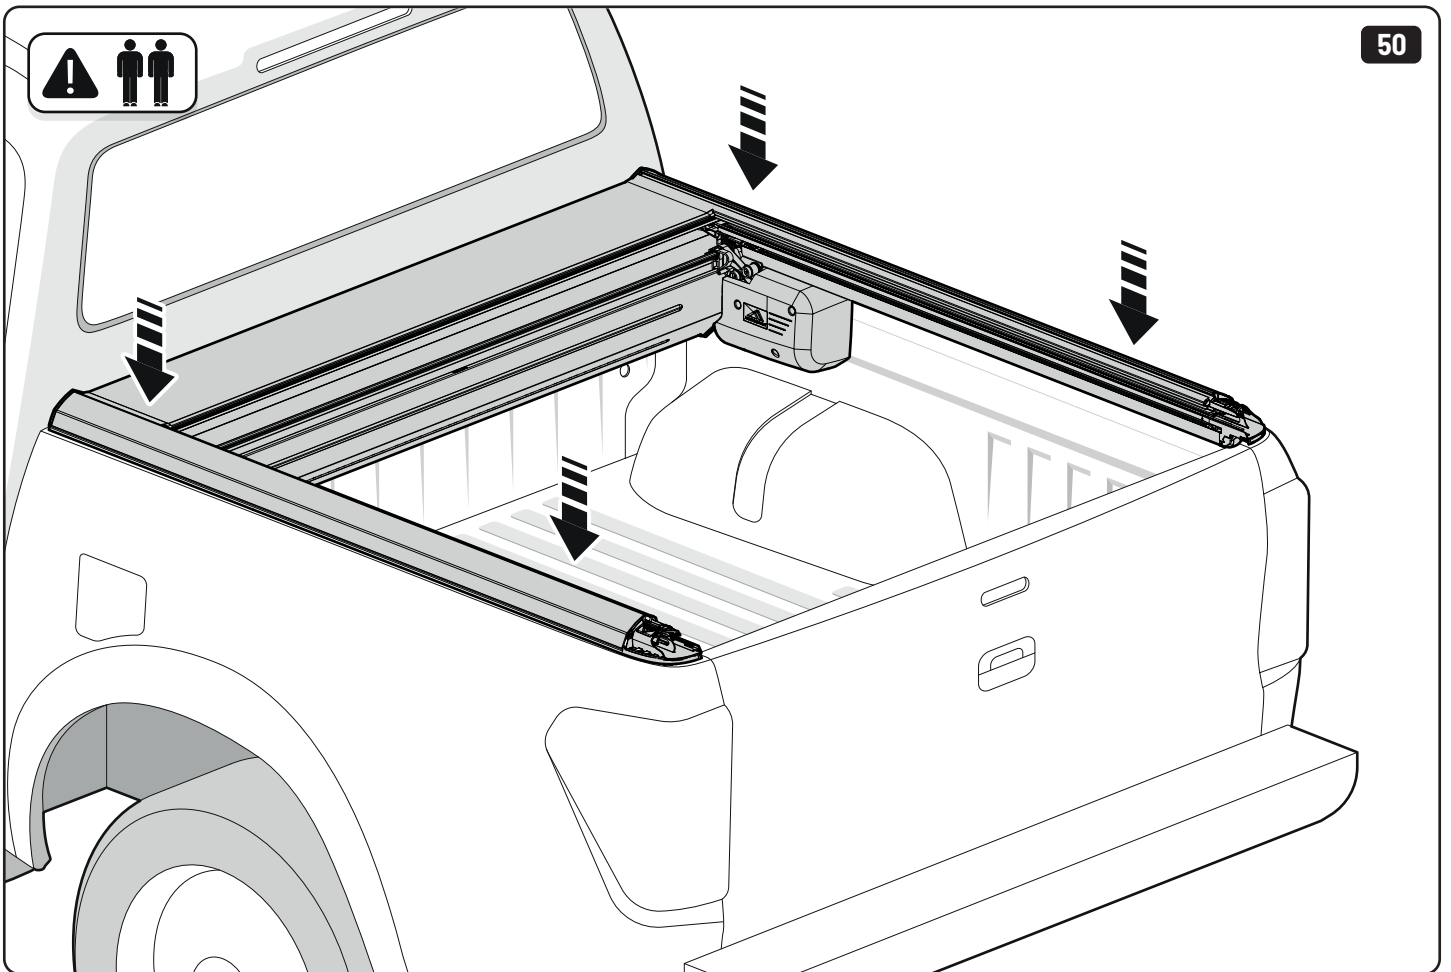

 **LOCTITE 243**

Toyota Hilux X: 700mm Y: 300mm

Only to be installed by authorized personnel

x6

LOCTITE 243

x2

13mm 10Nm

x6