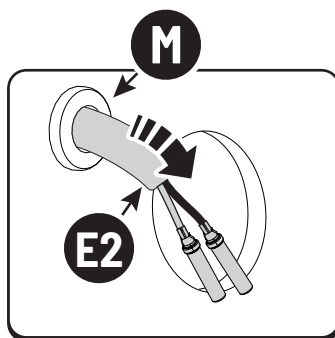

 **LOCTITE 243**

Toyota Hilux X: 700mm Y: 300mm

Only to be installed by authorized personnel

x6

LOCTITE 243

x2

13mm 10Nm

x6

1

+

2

 Reset

Steps	Page	Done by
Mounting rubber cross	9	
Mounting gliding rail in canister	14-15	
Holes for drain	23-25	
Width + Cross measurement	35	
Tightening the clamp screw	36-37	
Mounting drain	44-45	