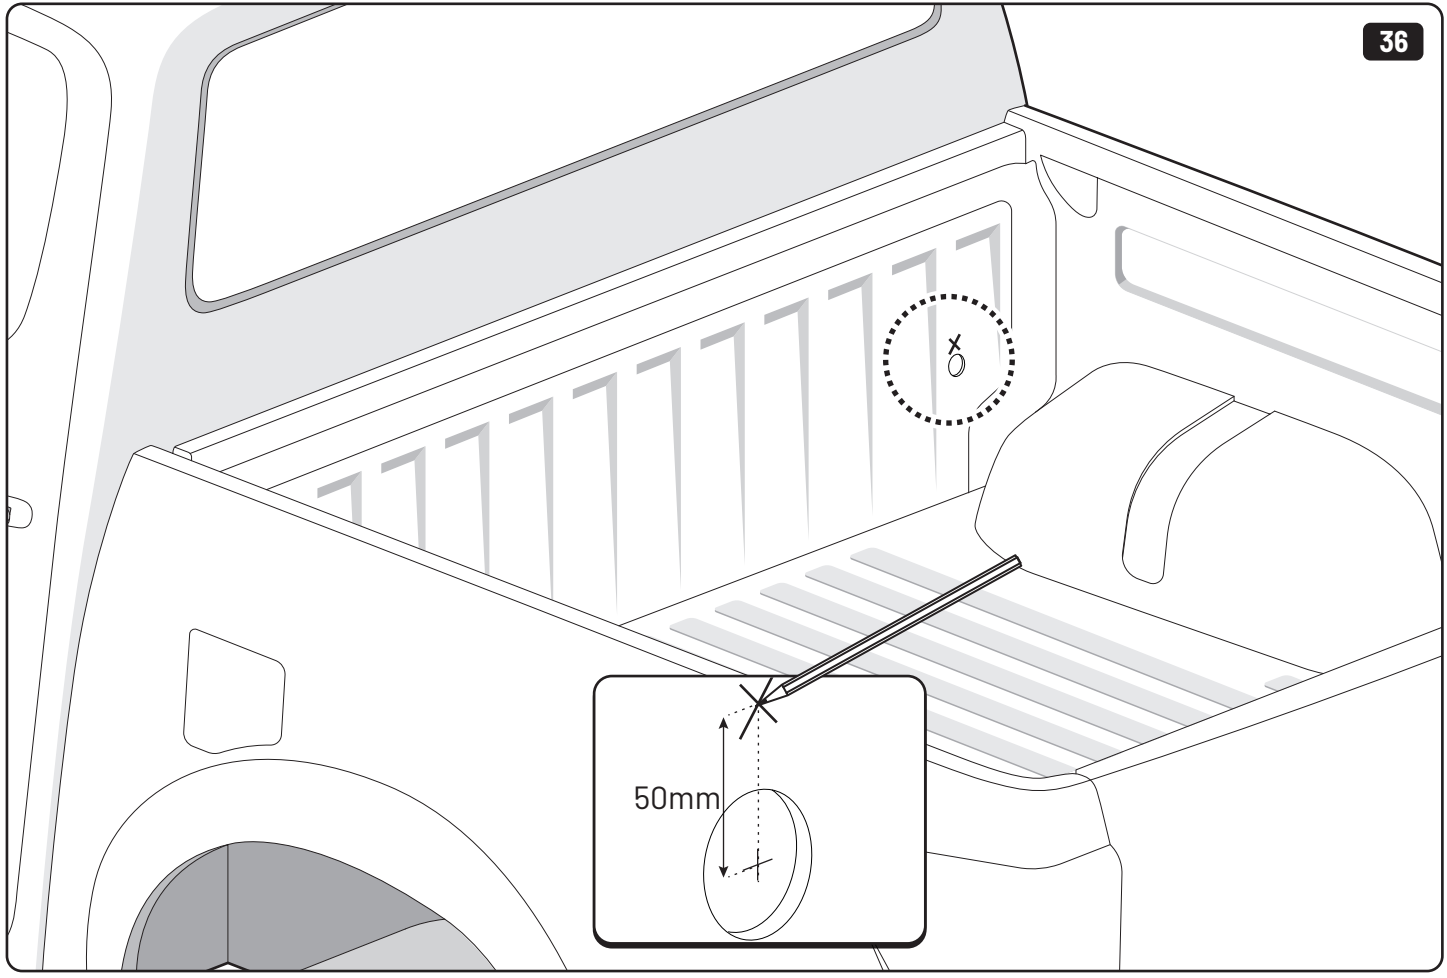

 **LOCTITE 243**

Toyota Hilux X: 700mm Y: 300mm

Only to be installed by authorized personnel

x6

LOCTITE 243

x2

13mm 10Nm

x6