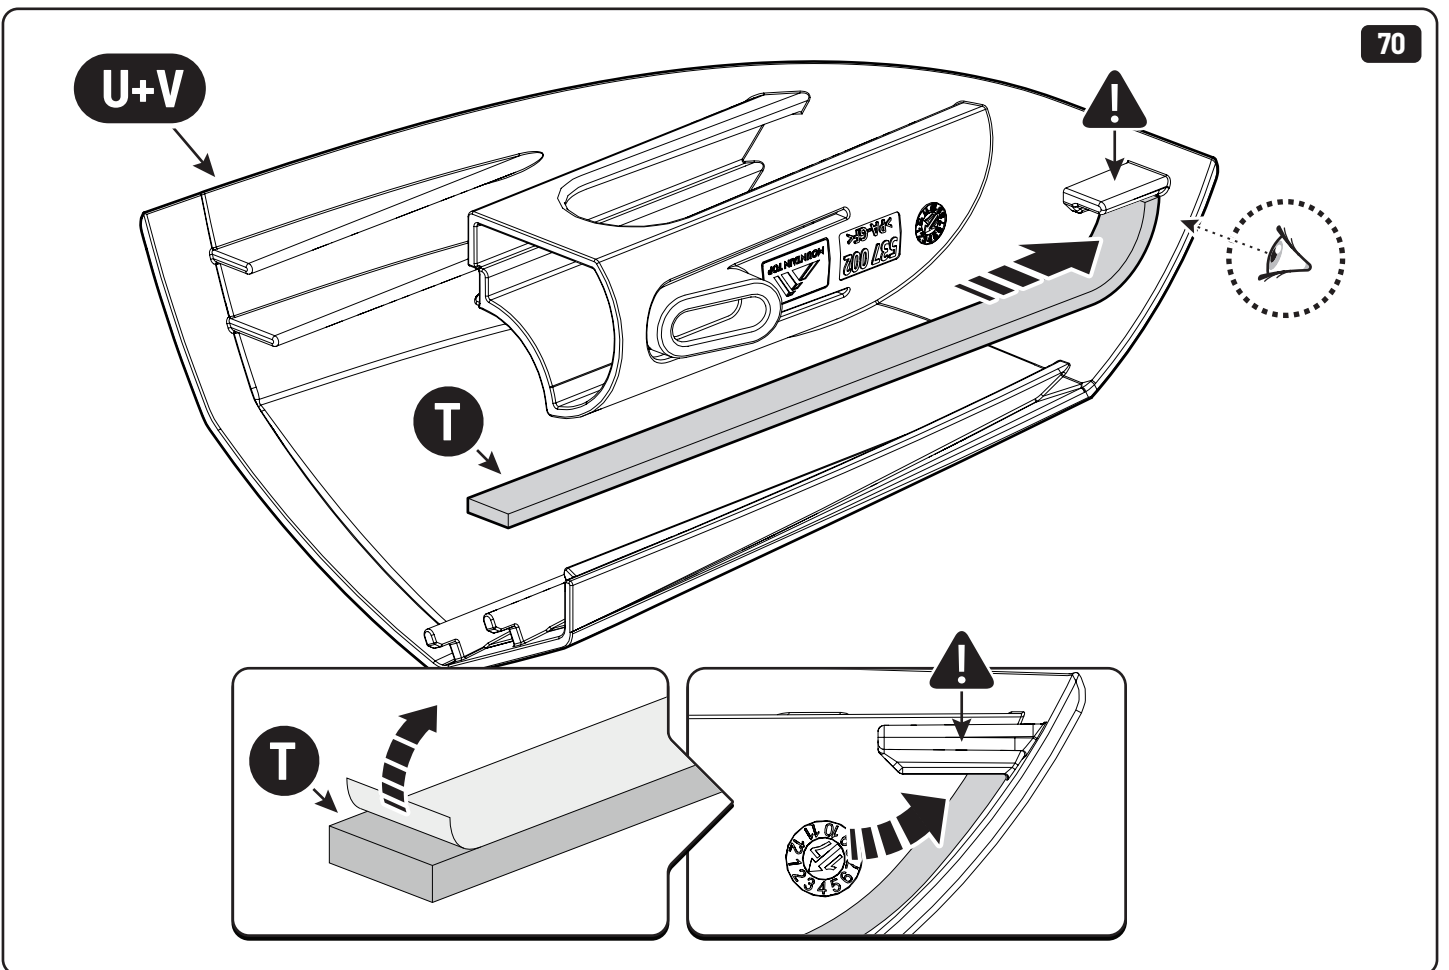

 **LOCTITE 243**

Toyota Hilux X: 700mm Y: 300mm

Only to be installed by authorized personnel

x6

LOCTITE 243

x2

13mm 10Nm

x6