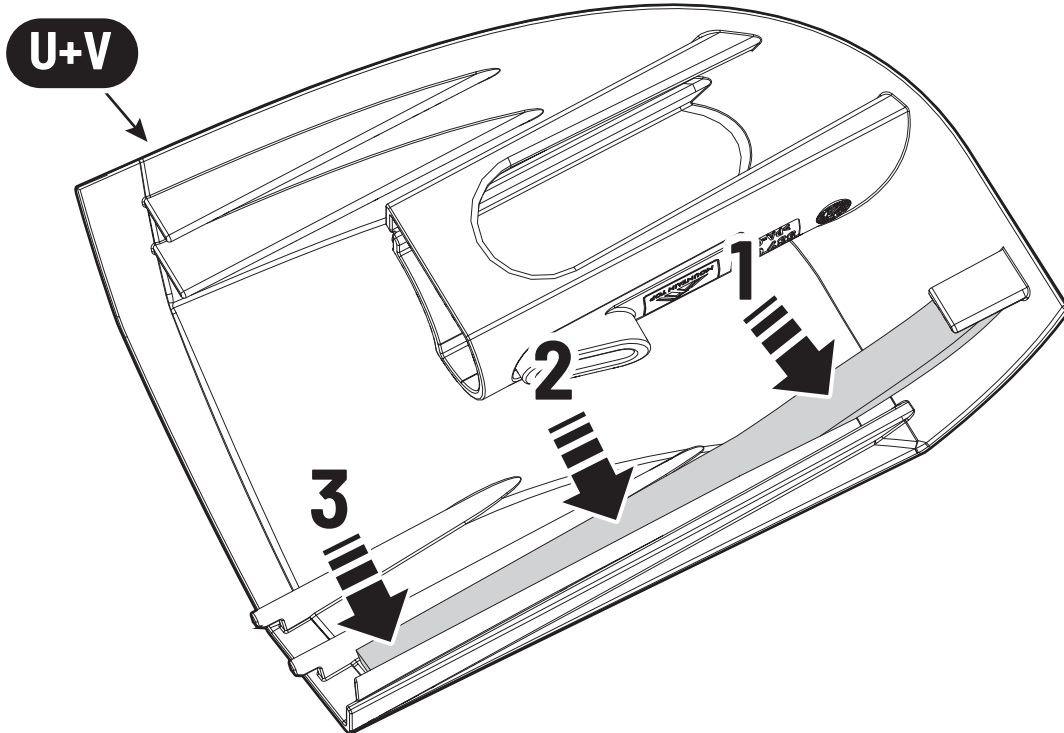

 **LOCTITE 243**

Toyota Hilux X: 700mm Y: 300mm

Only to be installed by authorized personnel

x6

LOCTITE 243

x2

13mm 10Nm

x6