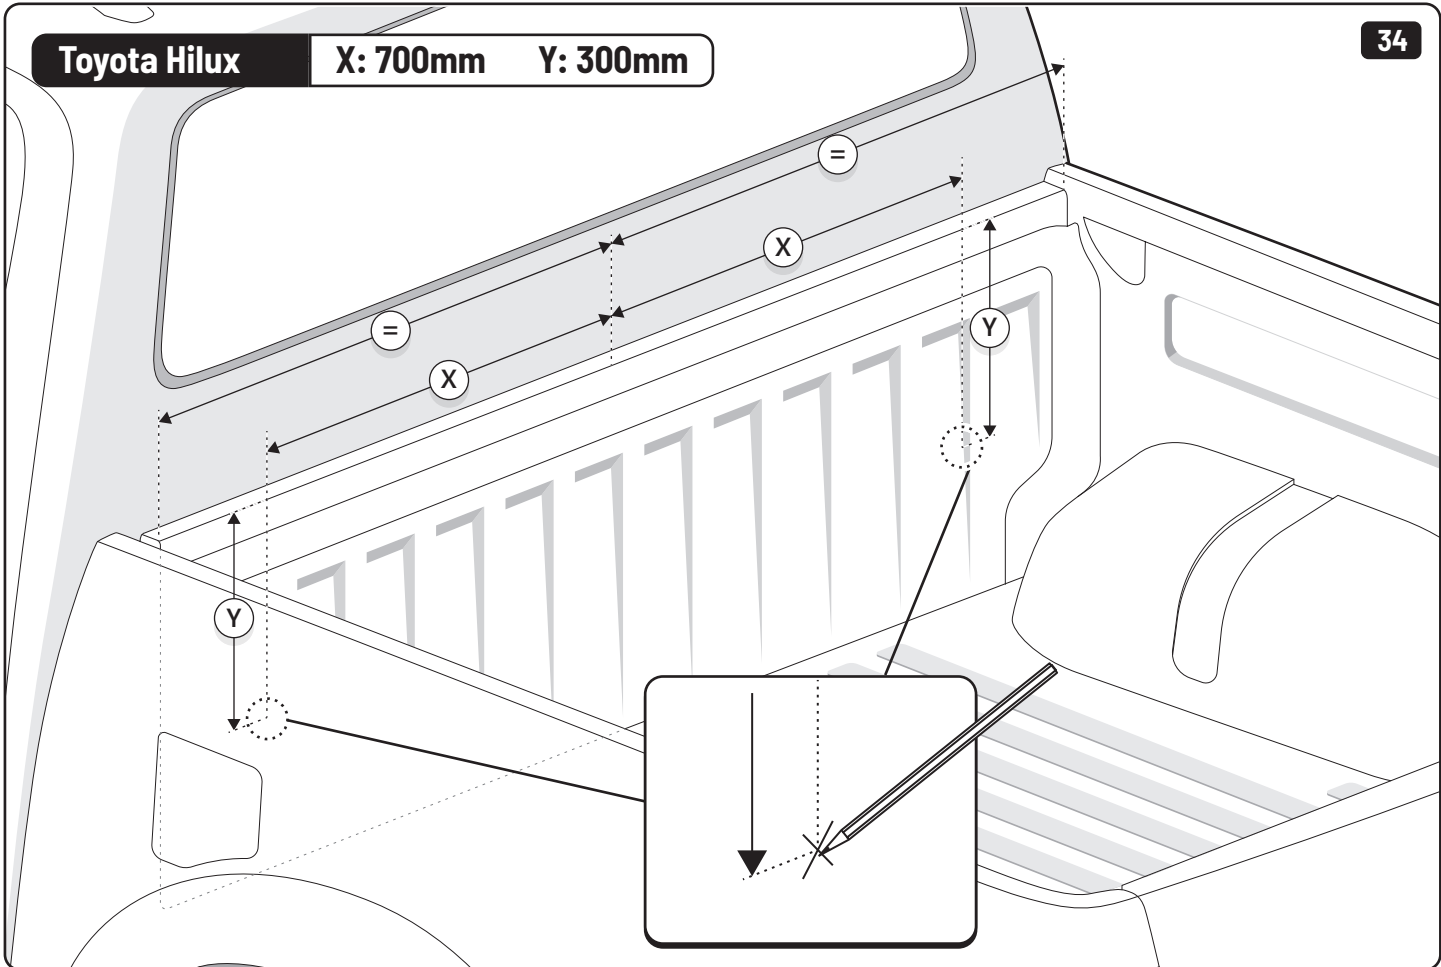

 **LOCTITE 243**

Toyota Hilux X: 700mm Y: 300mm

Only to be installed by authorized personnel

x6

LOCTITE 243

x2

13mm 10Nm

x6