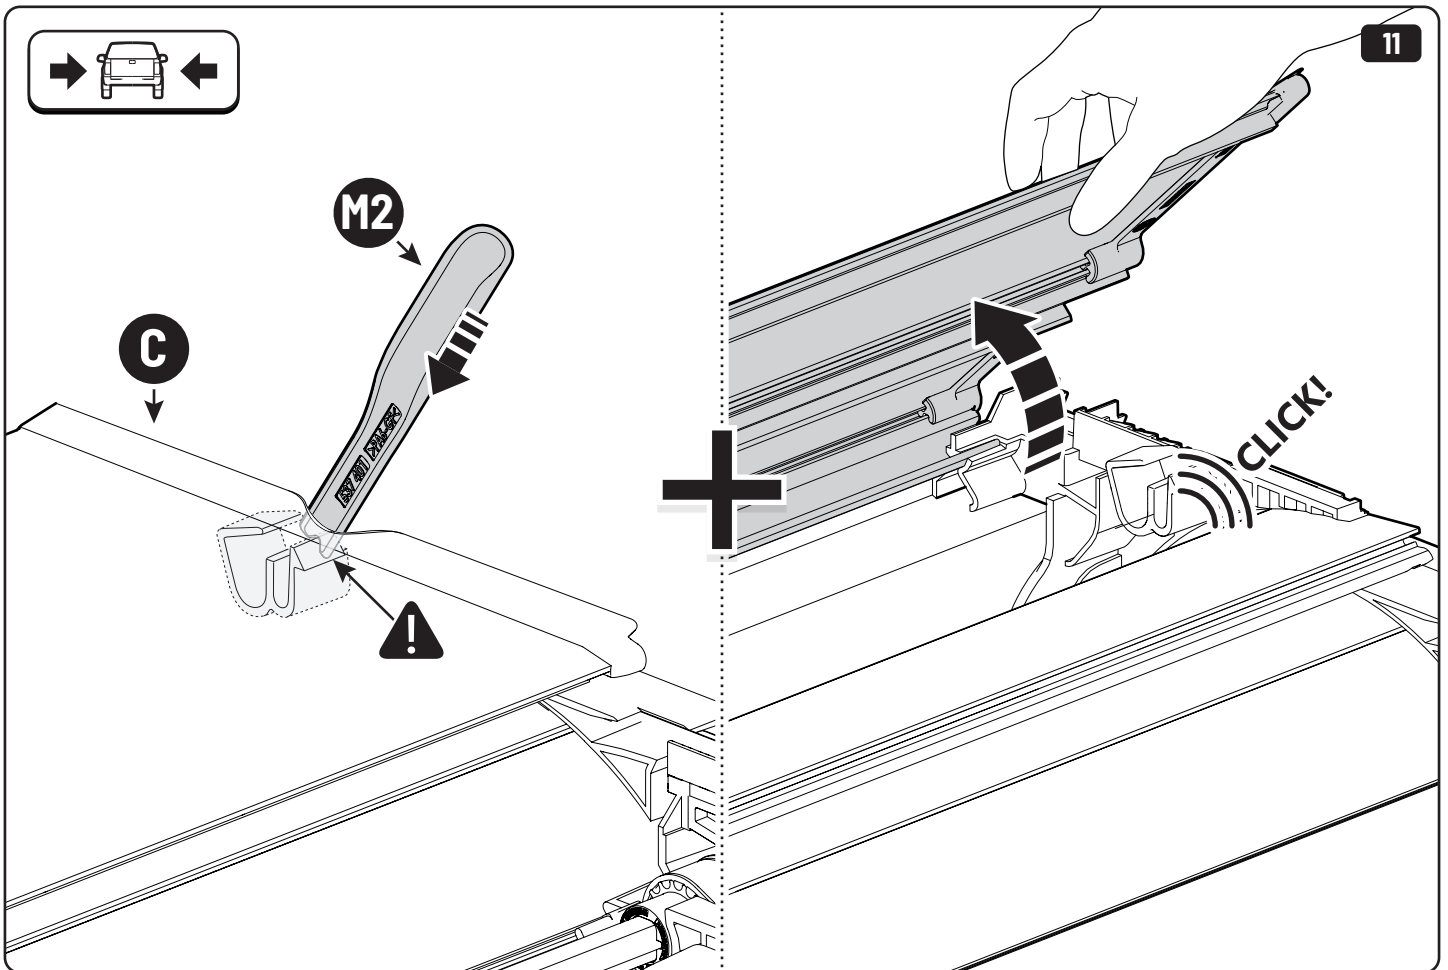

 **LOCTITE 243**

Toyota Hilux X: 700mm Y: 300mm

Only to be installed by authorized personnel

x6

LOCTITE 243

x2

13mm 10Nm

x6