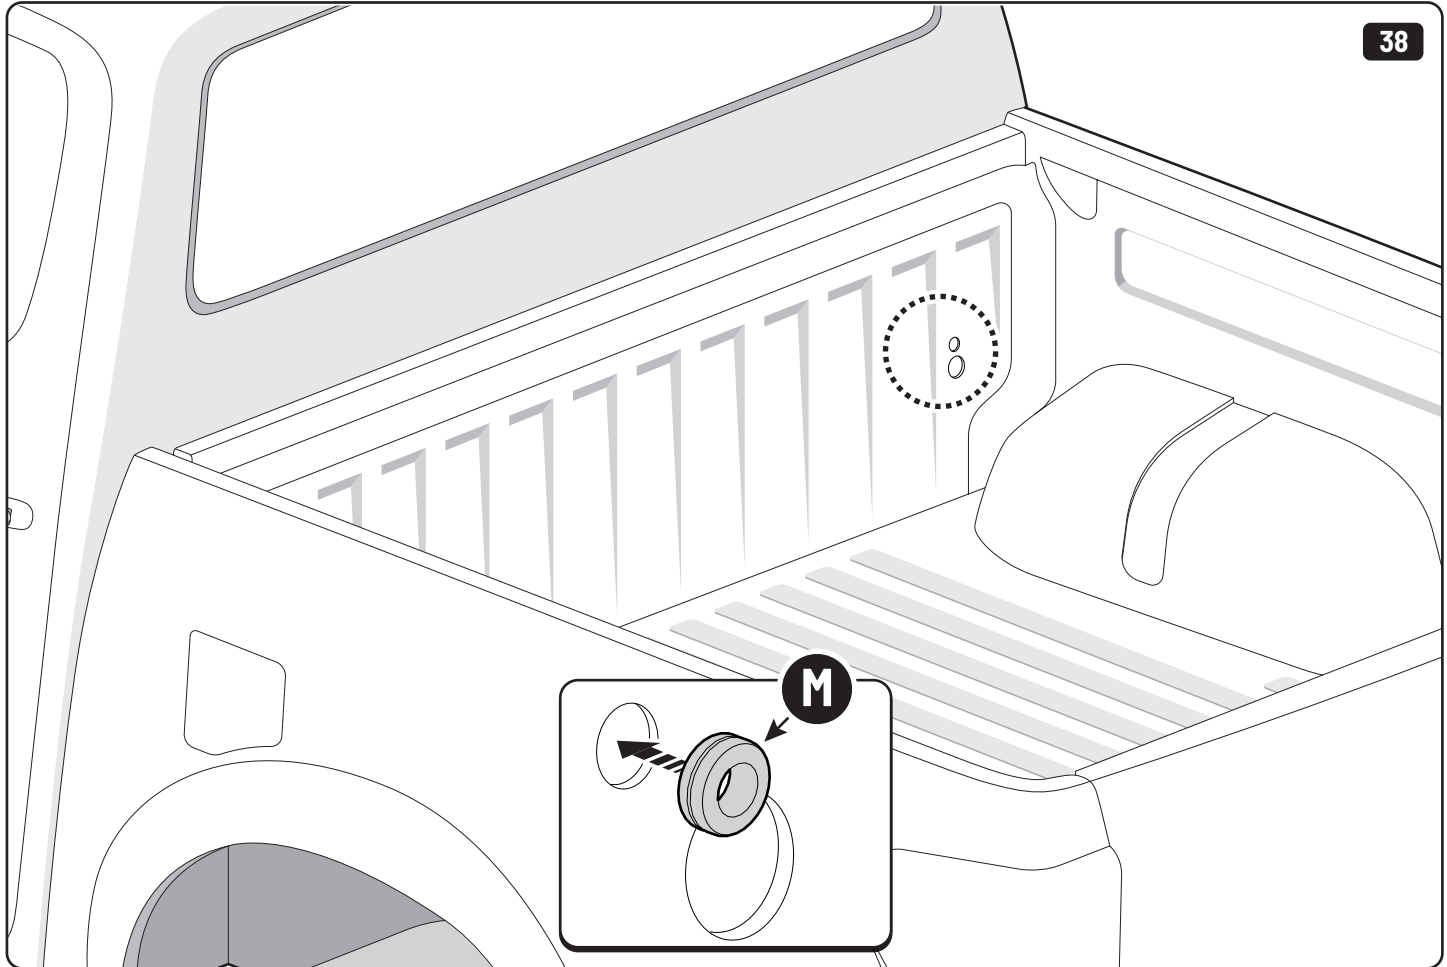

 **LOCTITE 243**

Toyota Hilux X: 700mm Y: 300mm

Only to be installed by authorized personnel

x6

LOCTITE 243

x2

13mm 10Nm

x6