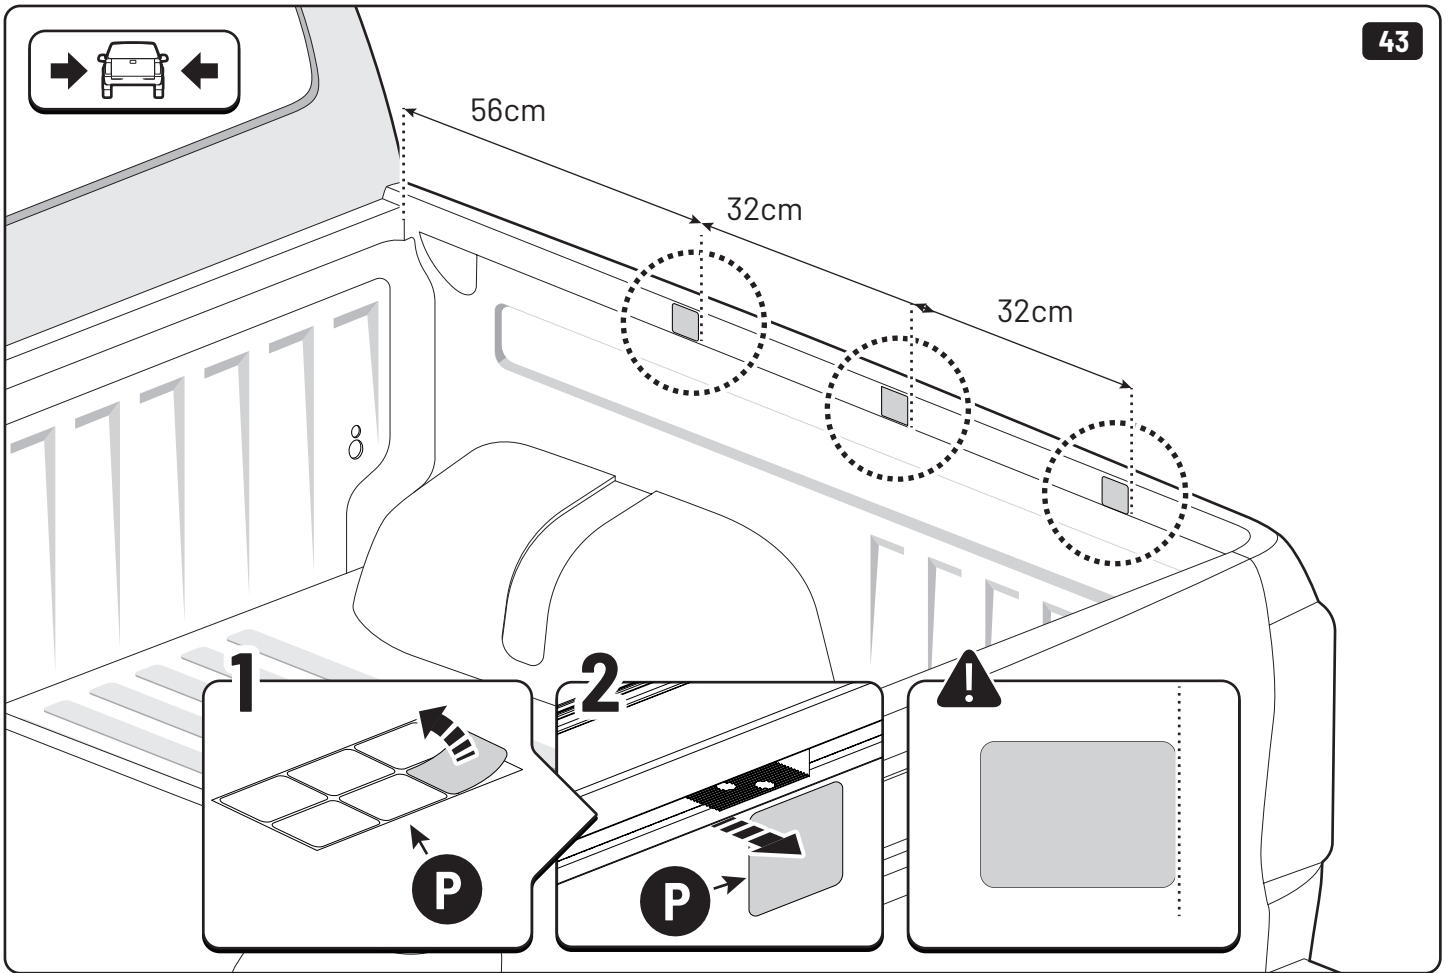

 **LOCTITE 243**

Toyota Hilux X: 700mm Y: 300mm

Only to be installed by authorized personnel

x6

LOCTITE 243

x2

13mm 10Nm

x6