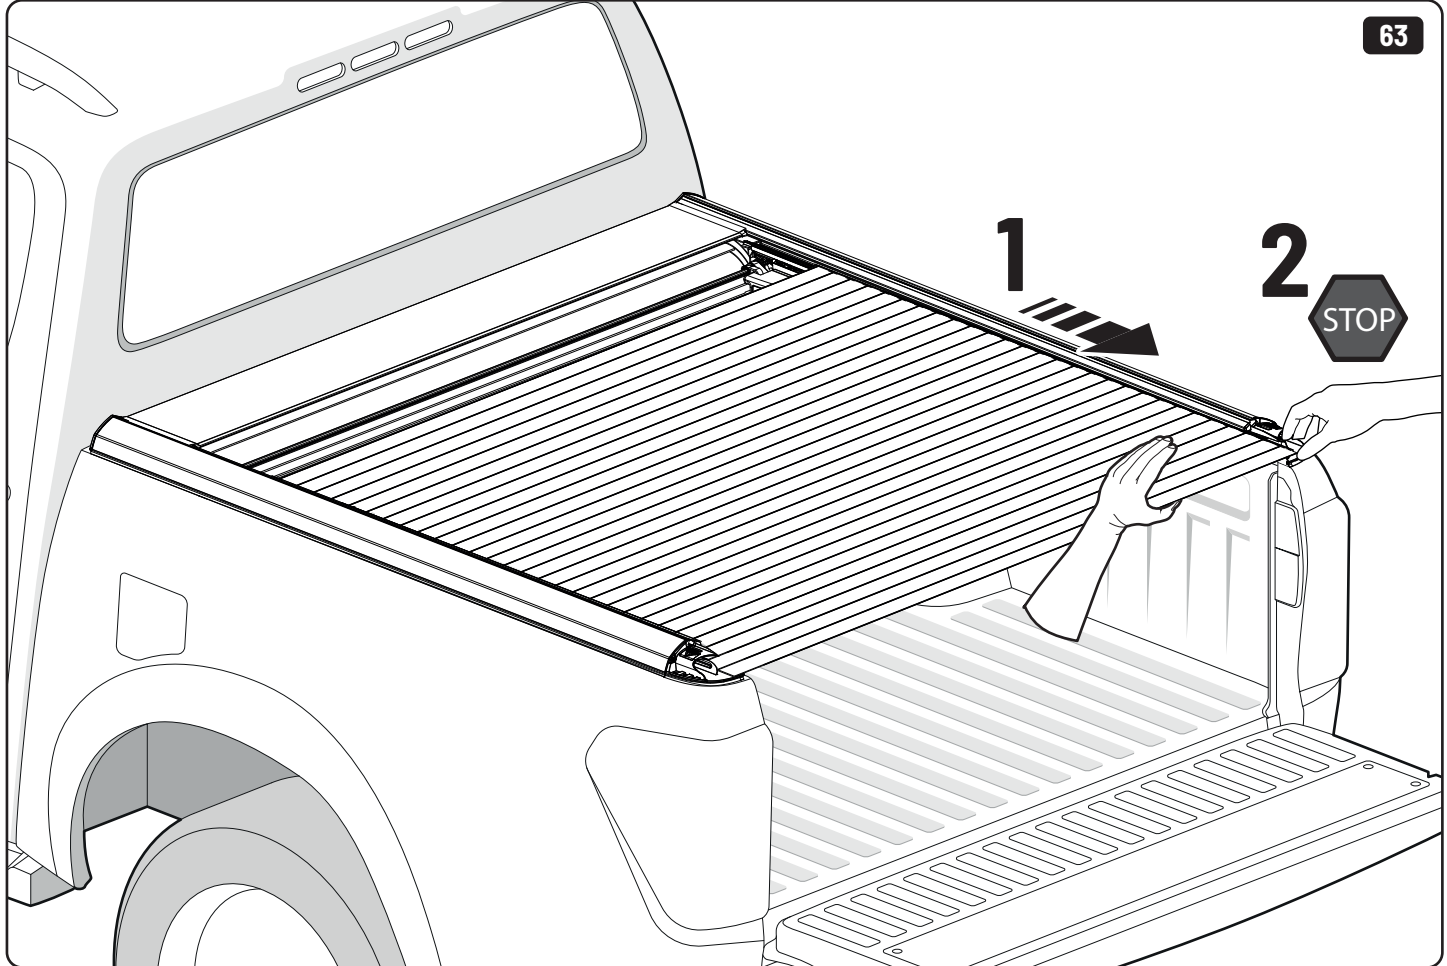

 **LOCTITE 243**

Toyota Hilux X: 700mm Y: 300mm

Only to be installed by authorized personnel

x6

LOCTITE 243

x2

13mm 10Nm

x6