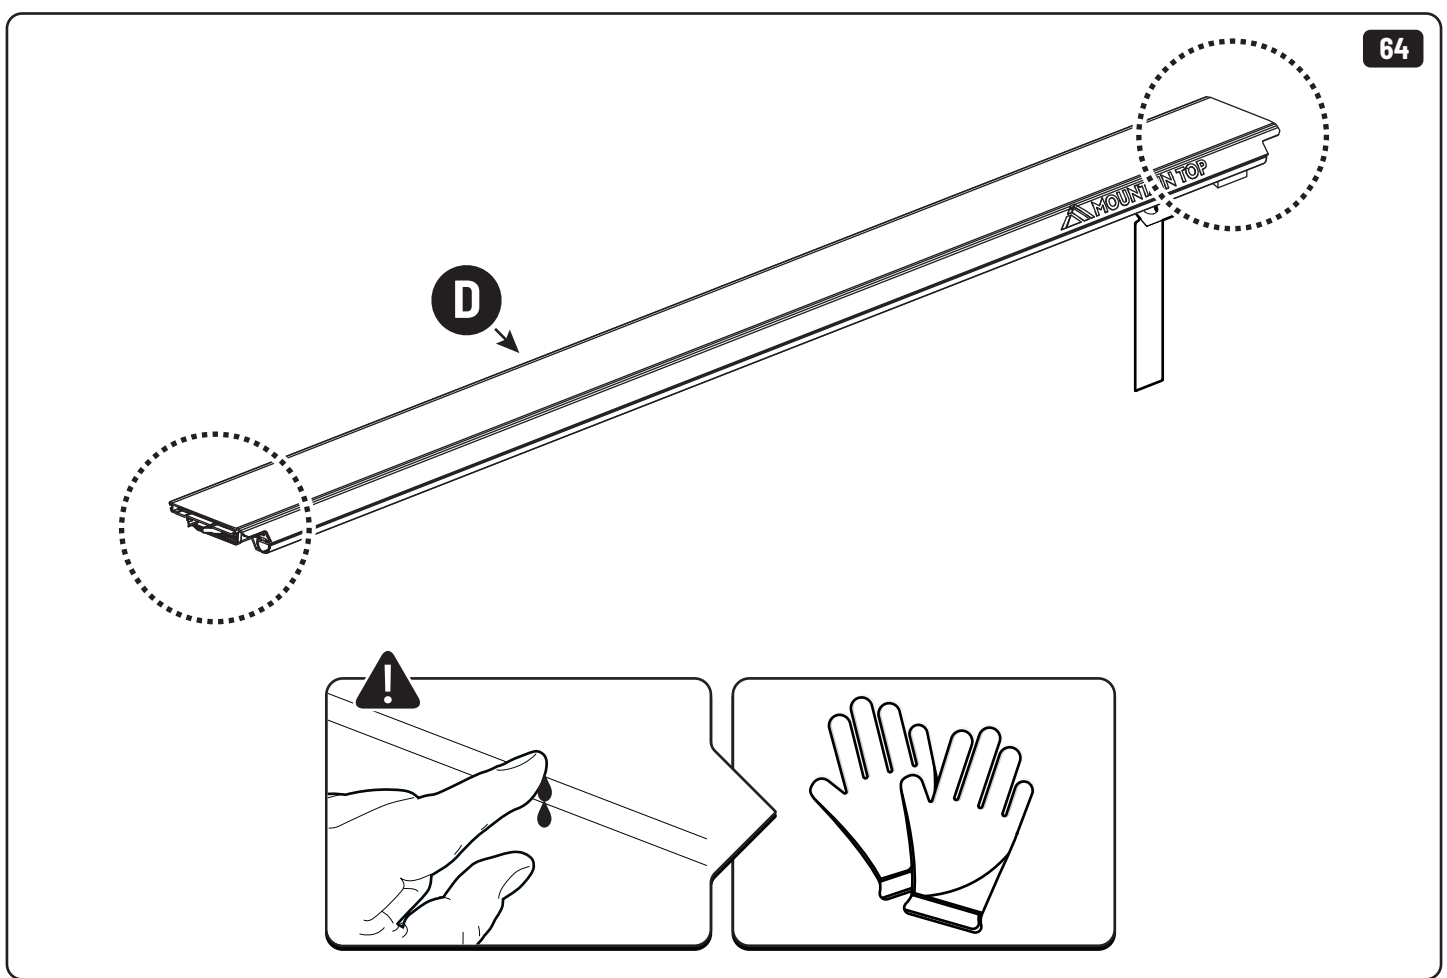

 **LOCTITE 243**

Toyota Hilux X: 700mm Y: 300mm

Only to be installed by authorized personnel

x6

LOCTITE 243

x2

13mm 10Nm

x6