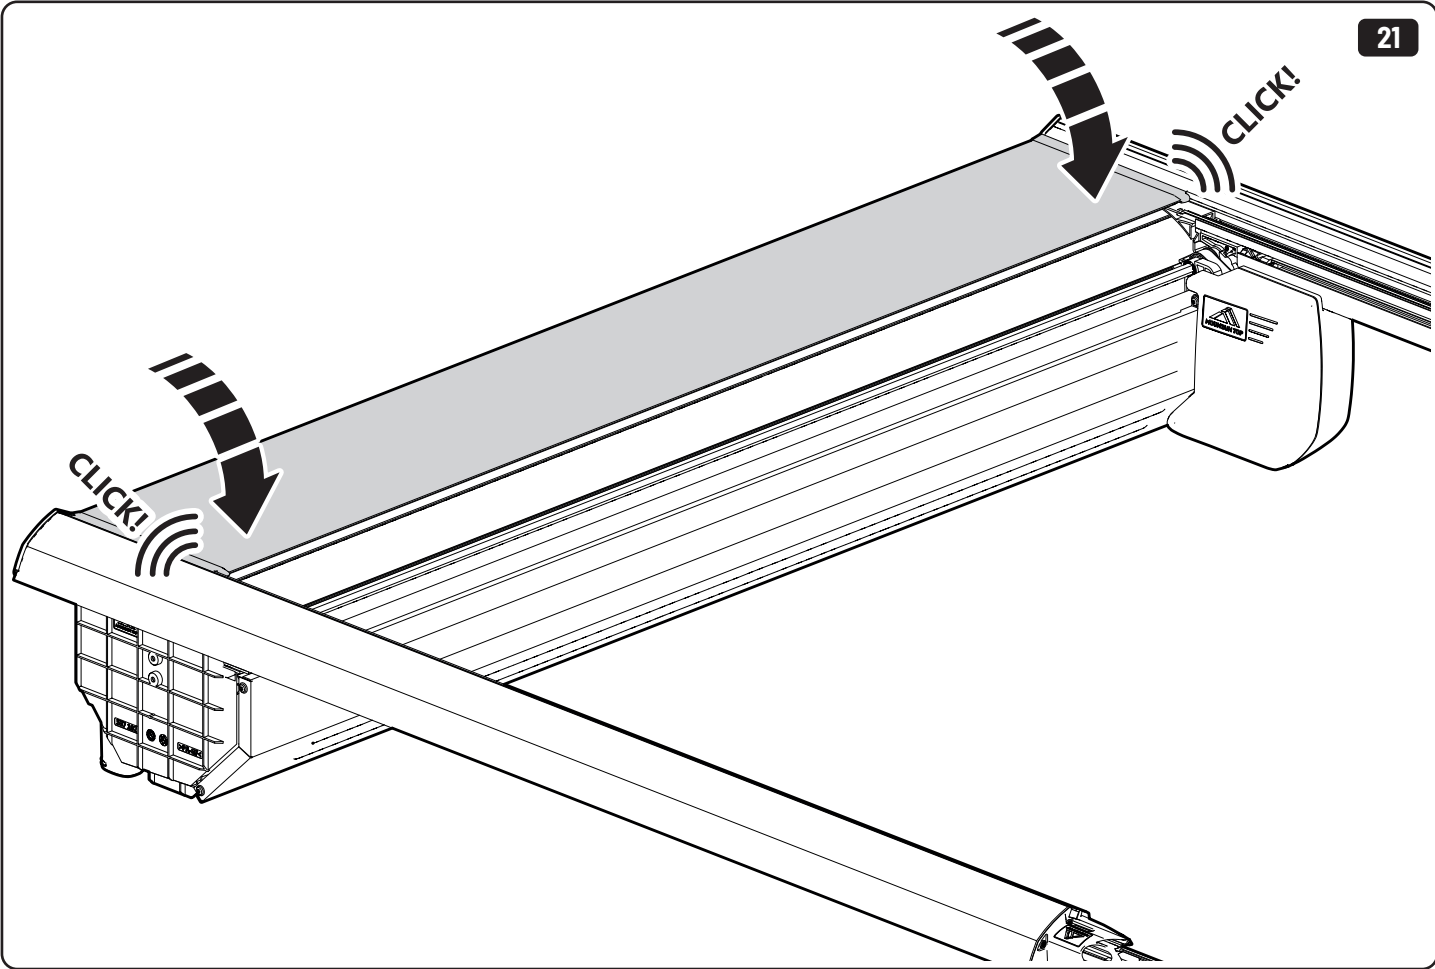

 **LOCTITE 243**

Toyota Hilux X: 700mm Y: 300mm

Only to be installed by authorized personnel

x6

LOCTITE 243

x2

13mm 10Nm

x6