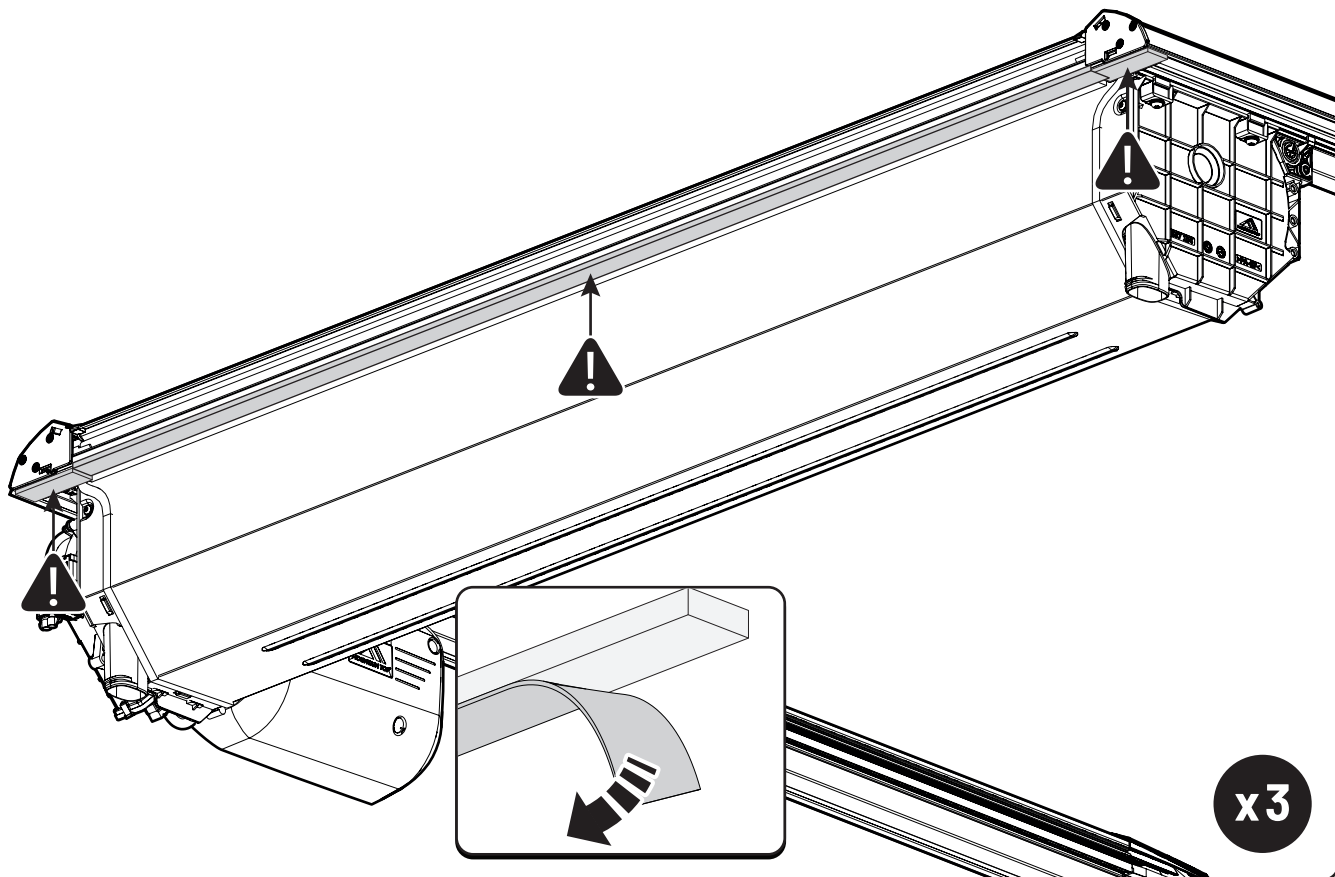

 **LOCTITE 243**

Toyota Hilux X: 700mm Y: 300mm

Only to be installed by authorized personnel

x6

LOCTITE 243

x2

13mm 10Nm

x6