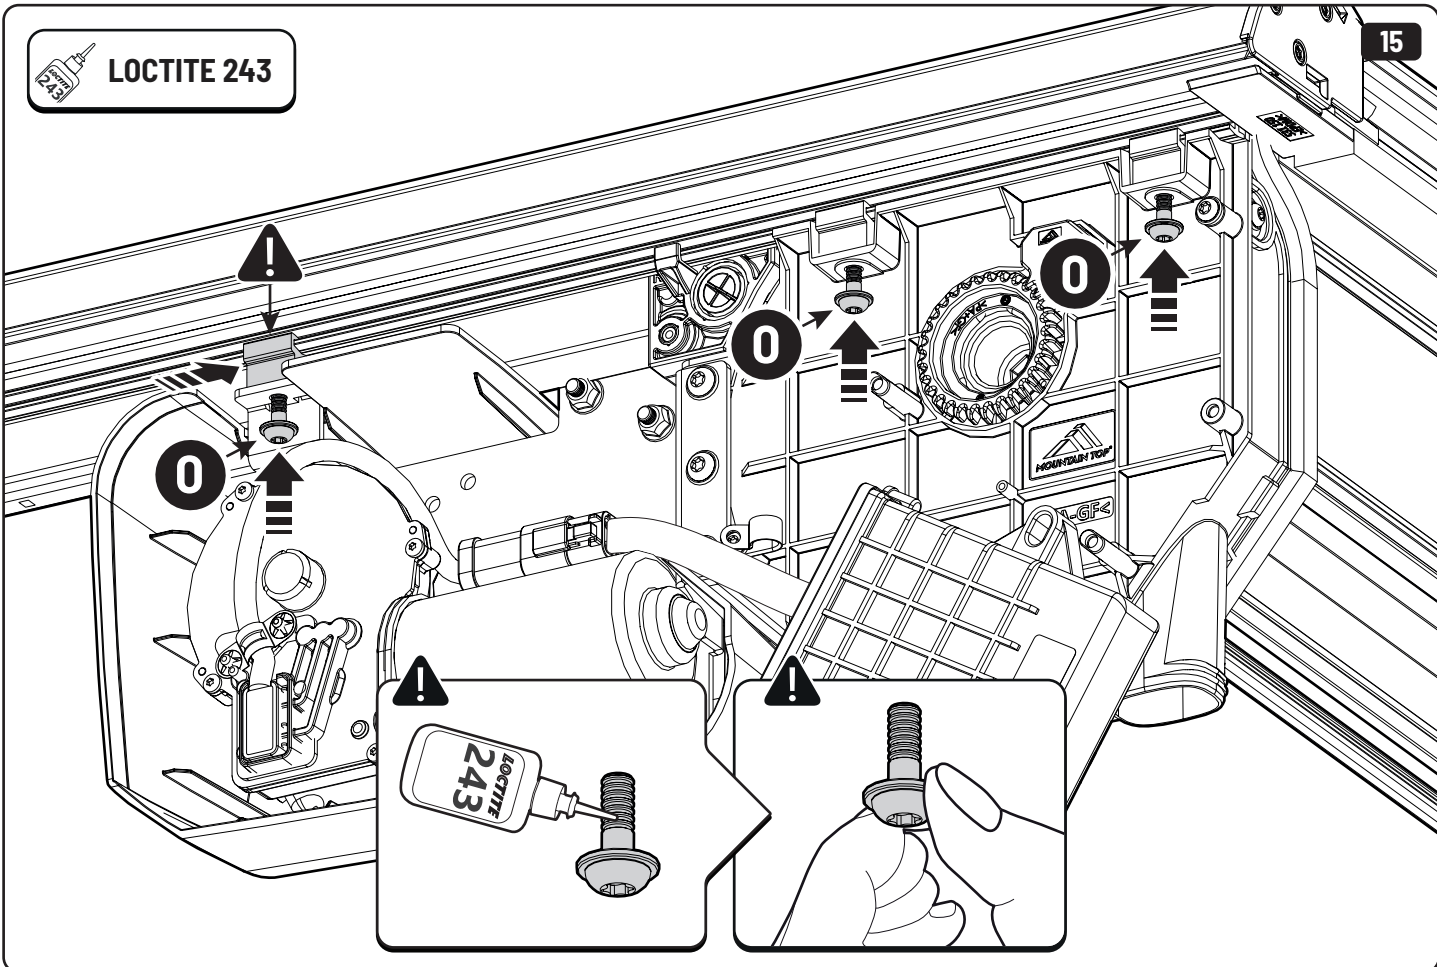

 **LOCTITE 243**

Toyota Hilux X: 700mm Y: 300mm

Only to be installed by authorized personnel

x6

LOCTITE 243

x2

13mm 10Nm

x6