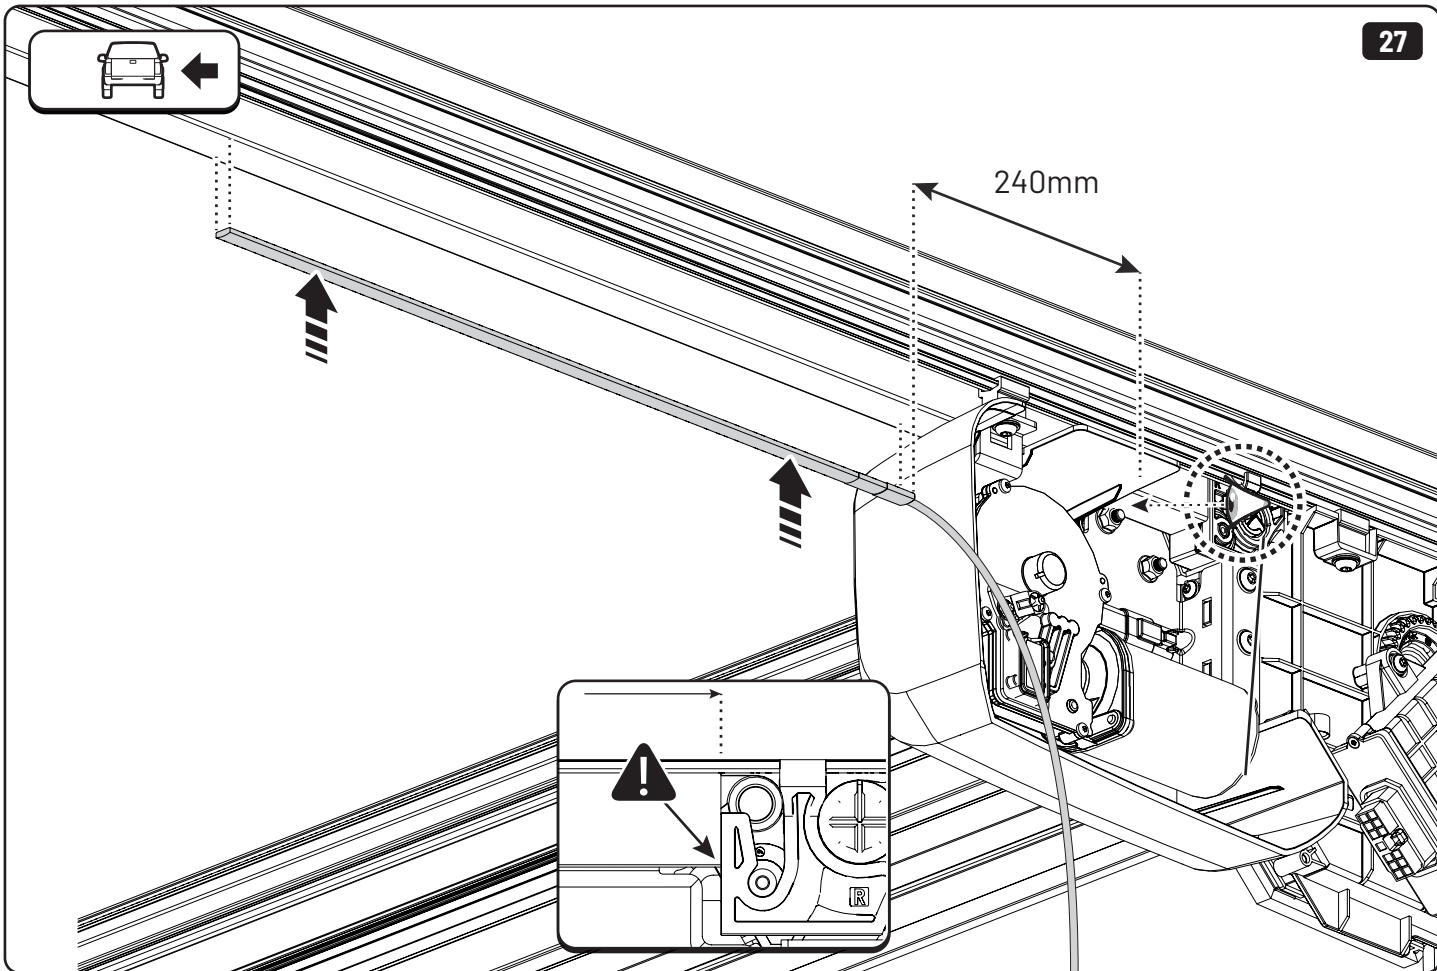

 **LOCTITE 243**

Toyota Hilux X: 700mm Y: 300mm

Only to be installed by authorized personnel

x6

LOCTITE 243

x2

13mm 10Nm

x6

1

+

2

 Reset

Steps	Page	Done by
Mounting rubber cross	9	
Mounting gliding rail in canister	14-15	
Holes for drain	23-25	
Width + Cross measurement	35	
Tightening the clamp screw	36-37	
Mounting drain	44-45	