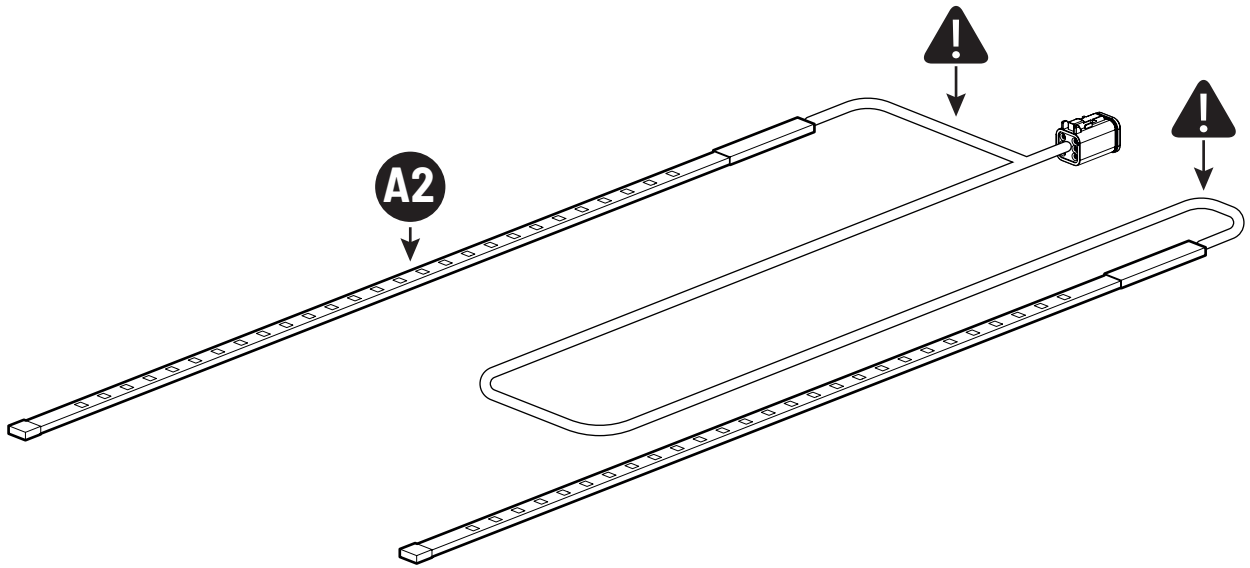

 **LOCTITE 243**

Toyota Hilux X: 700mm Y: 300mm

Only to be installed by authorized personnel

x6

LOCTITE 243

x2

13mm 10Nm

x6