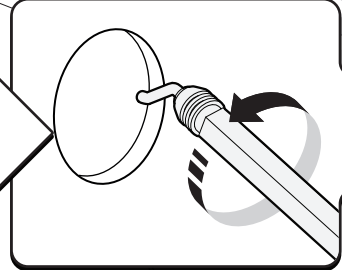

 **LOCTITE 243**

Toyota Hilux X: 700mm Y: 300mm

Only to be installed by authorized personnel

x6

LOCTITE 243

x2

13mm 10Nm

x6