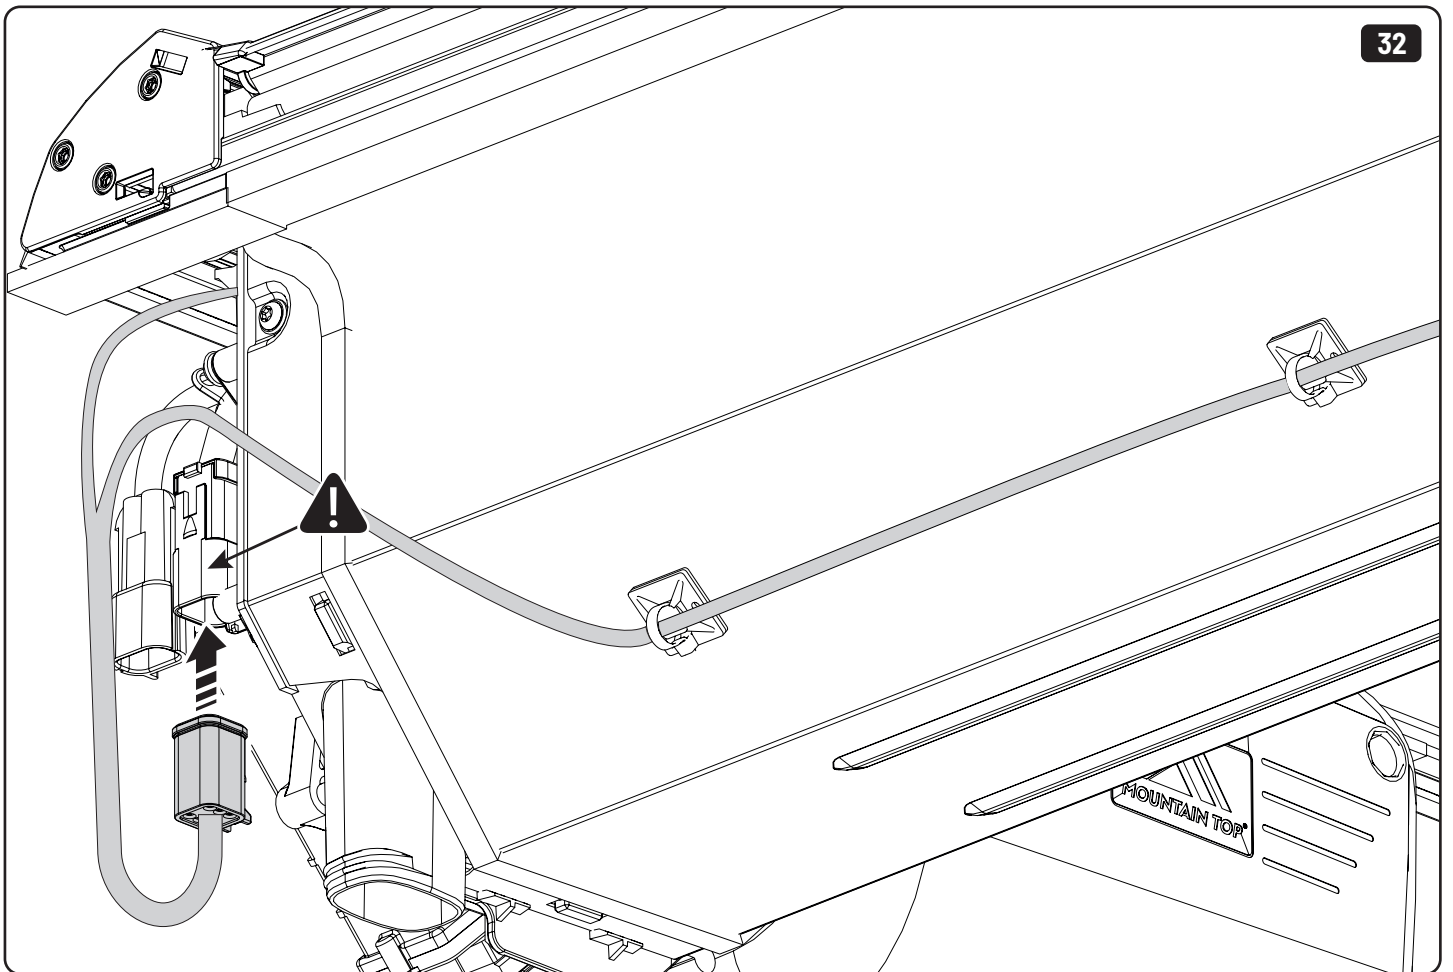

 **LOCTITE 243**

Toyota Hilux X: 700mm Y: 300mm

Only to be installed by authorized personnel

x6

LOCTITE 243

x2

13mm 10Nm

x6