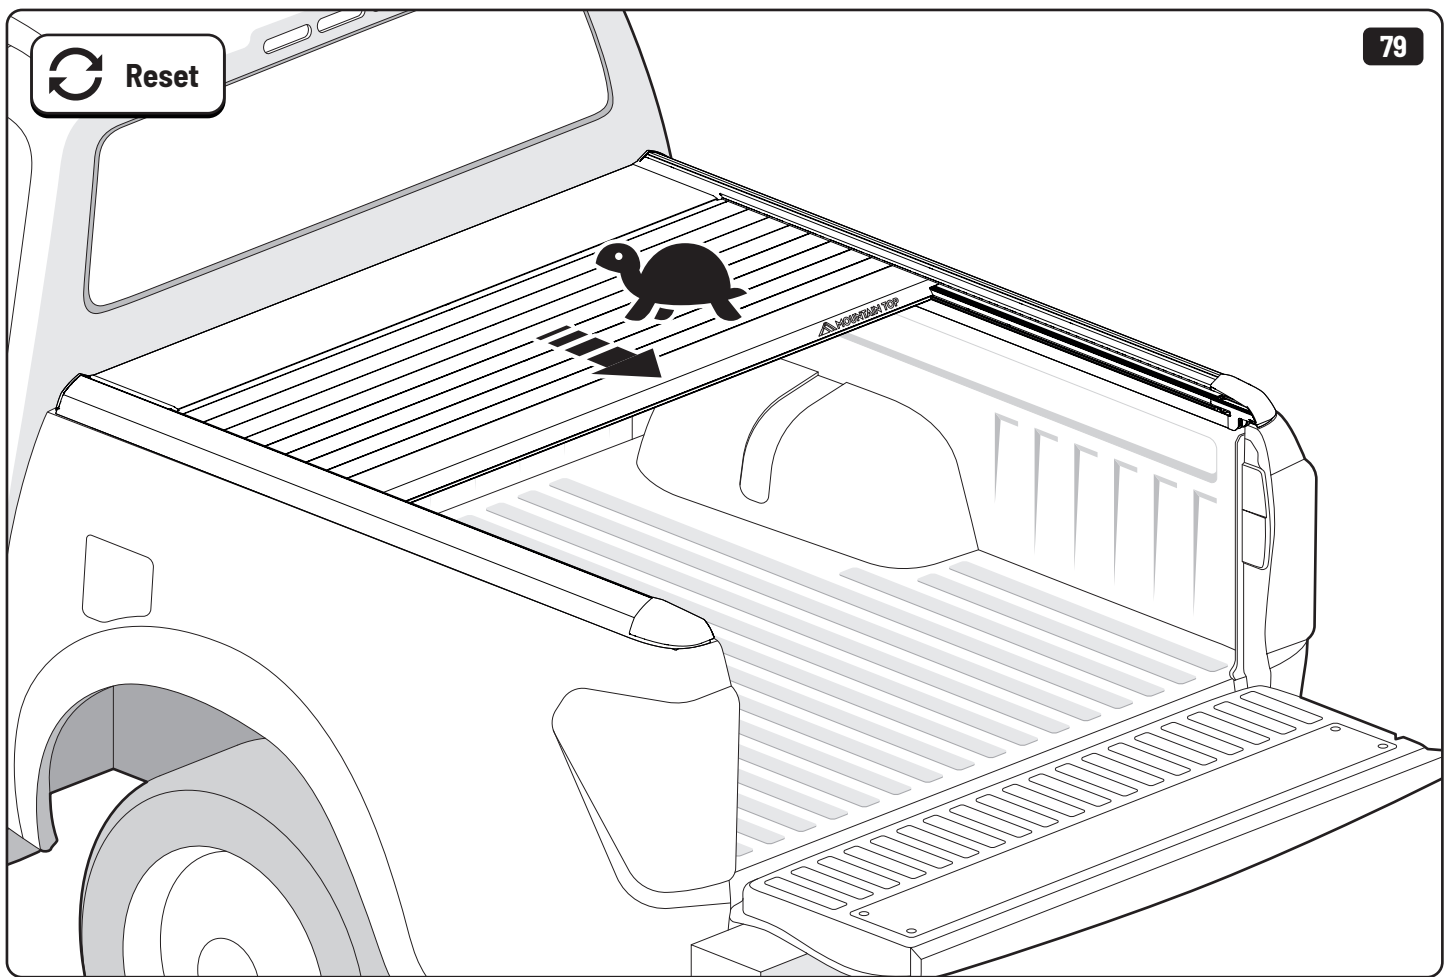

1

+

2

 Reset

Steps	Page	Done by
Mounting rubber cross	9	
Mounting gliding rail in canister	14-15	
Holes for drain	23-25	
Width + Cross measurement	35	
Tightening the clamp screw	36-37	
Mounting drain	44-45	