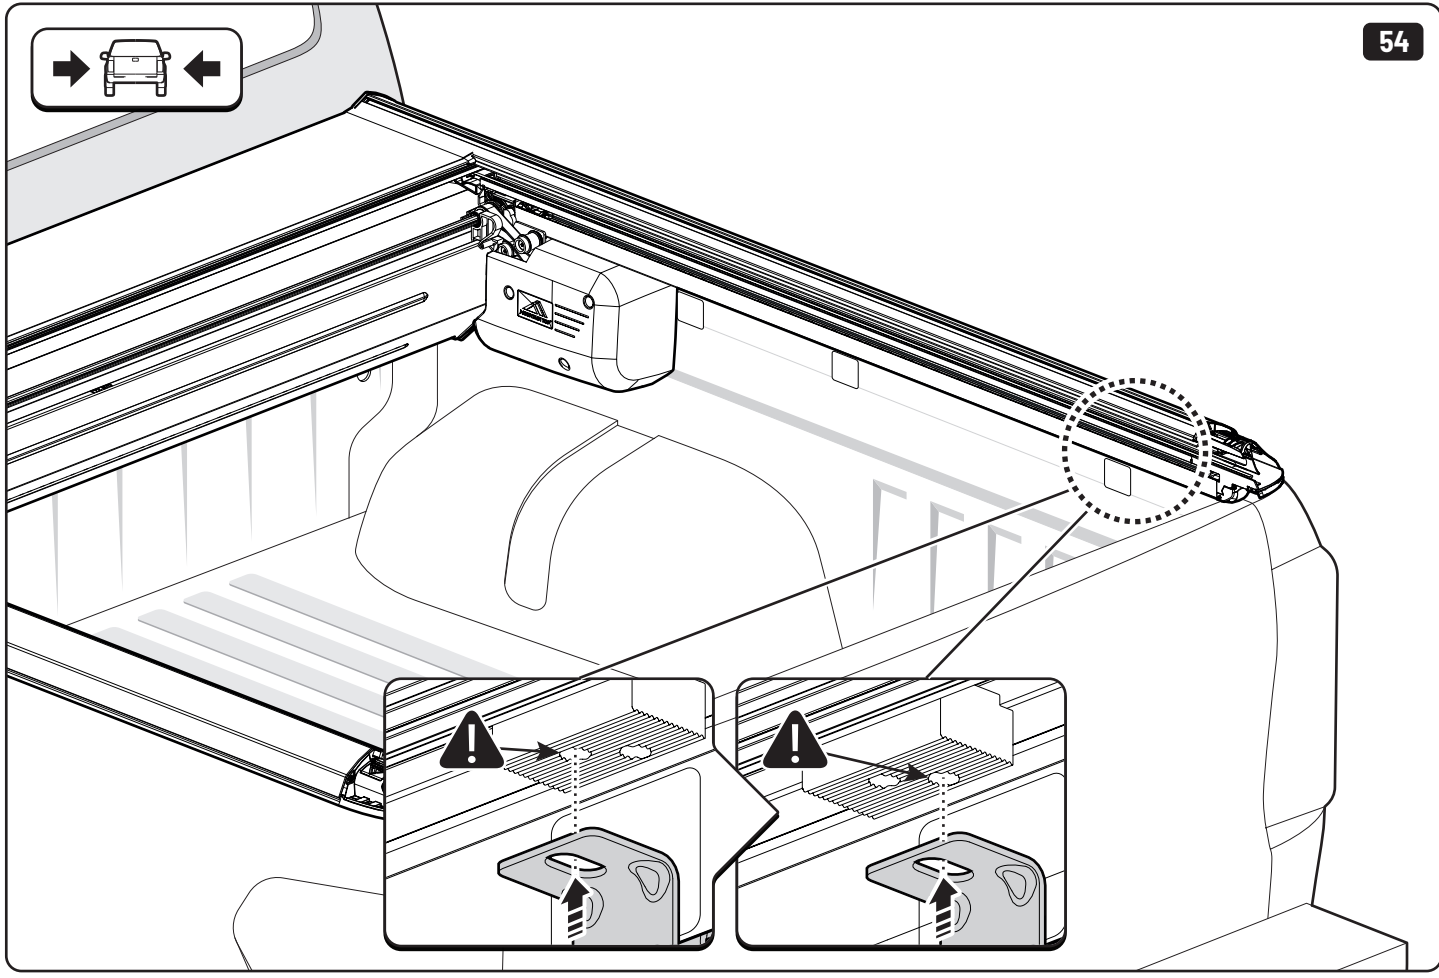

 **LOCTITE 243**

Toyota Hilux X: 700mm Y: 300mm

Only to be installed by authorized personnel

x6

LOCTITE 243

x2

13mm 10Nm

x6