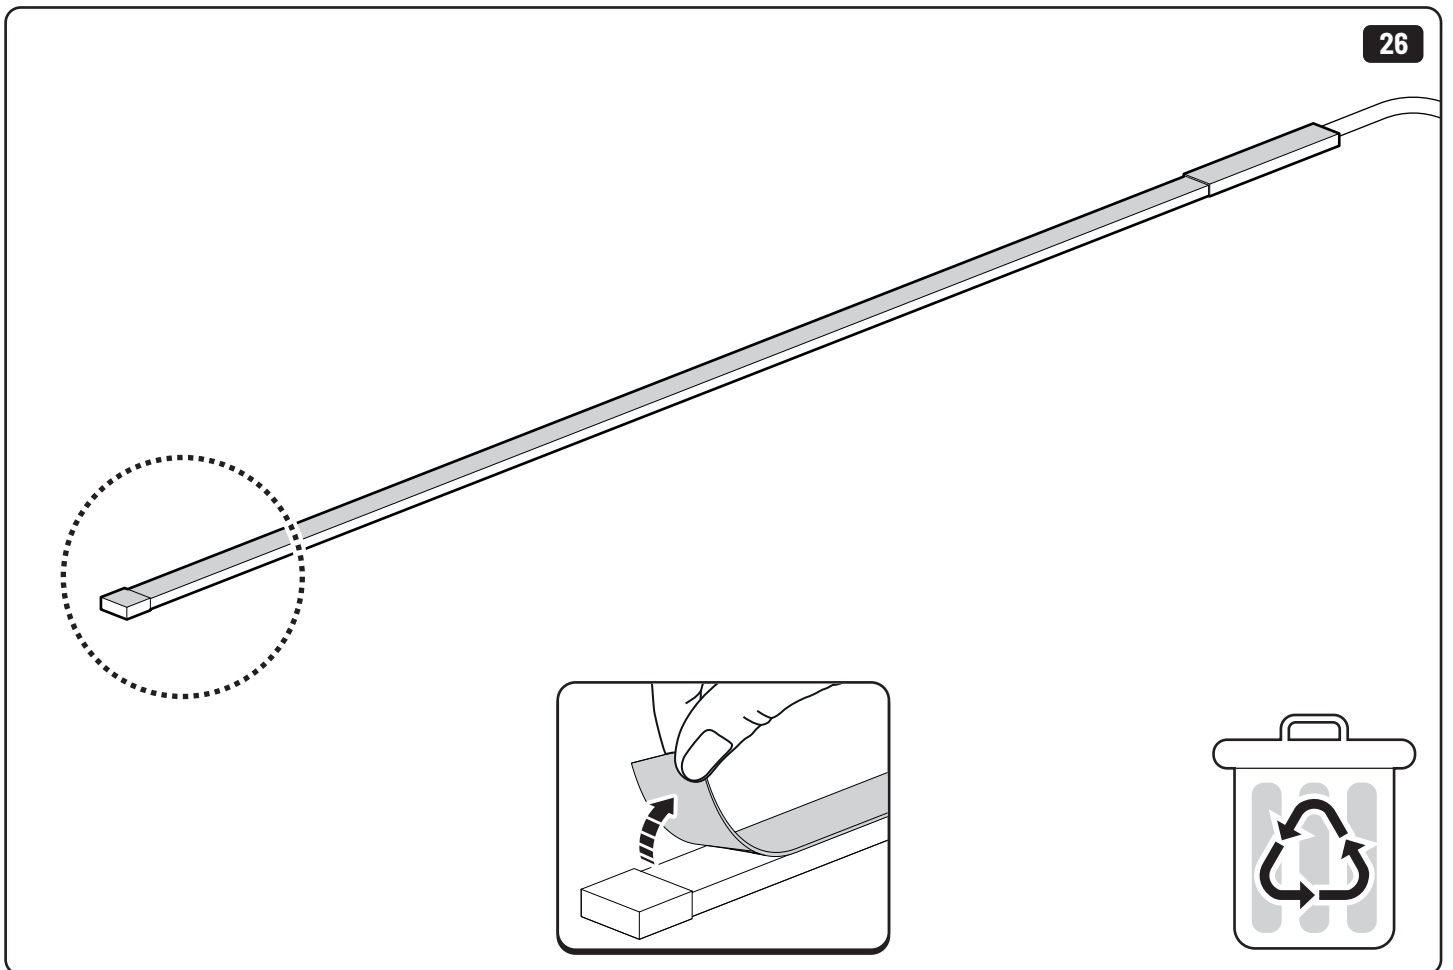

 **LOCTITE 243**

Toyota Hilux X: 700mm Y: 300mm

Only to be installed by authorized personnel

x6

LOCTITE 243

x2

13mm 10Nm

x6