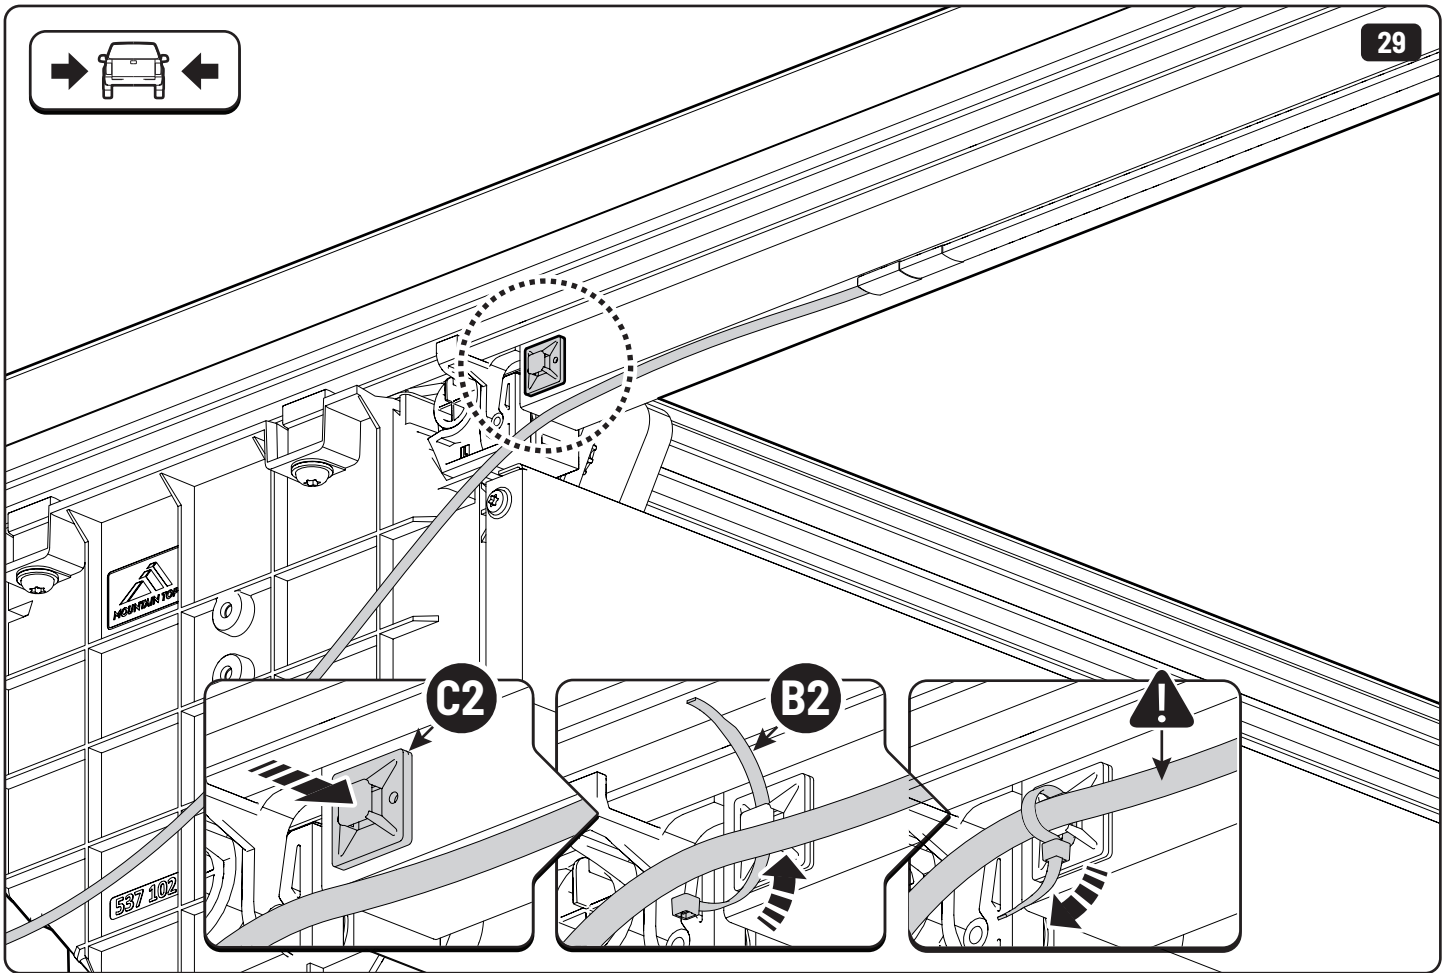

 **LOCTITE 243**

Toyota Hilux X: 700mm Y: 300mm

Only to be installed by authorized personnel

x6

LOCTITE 243

x2

13mm 10Nm

x6