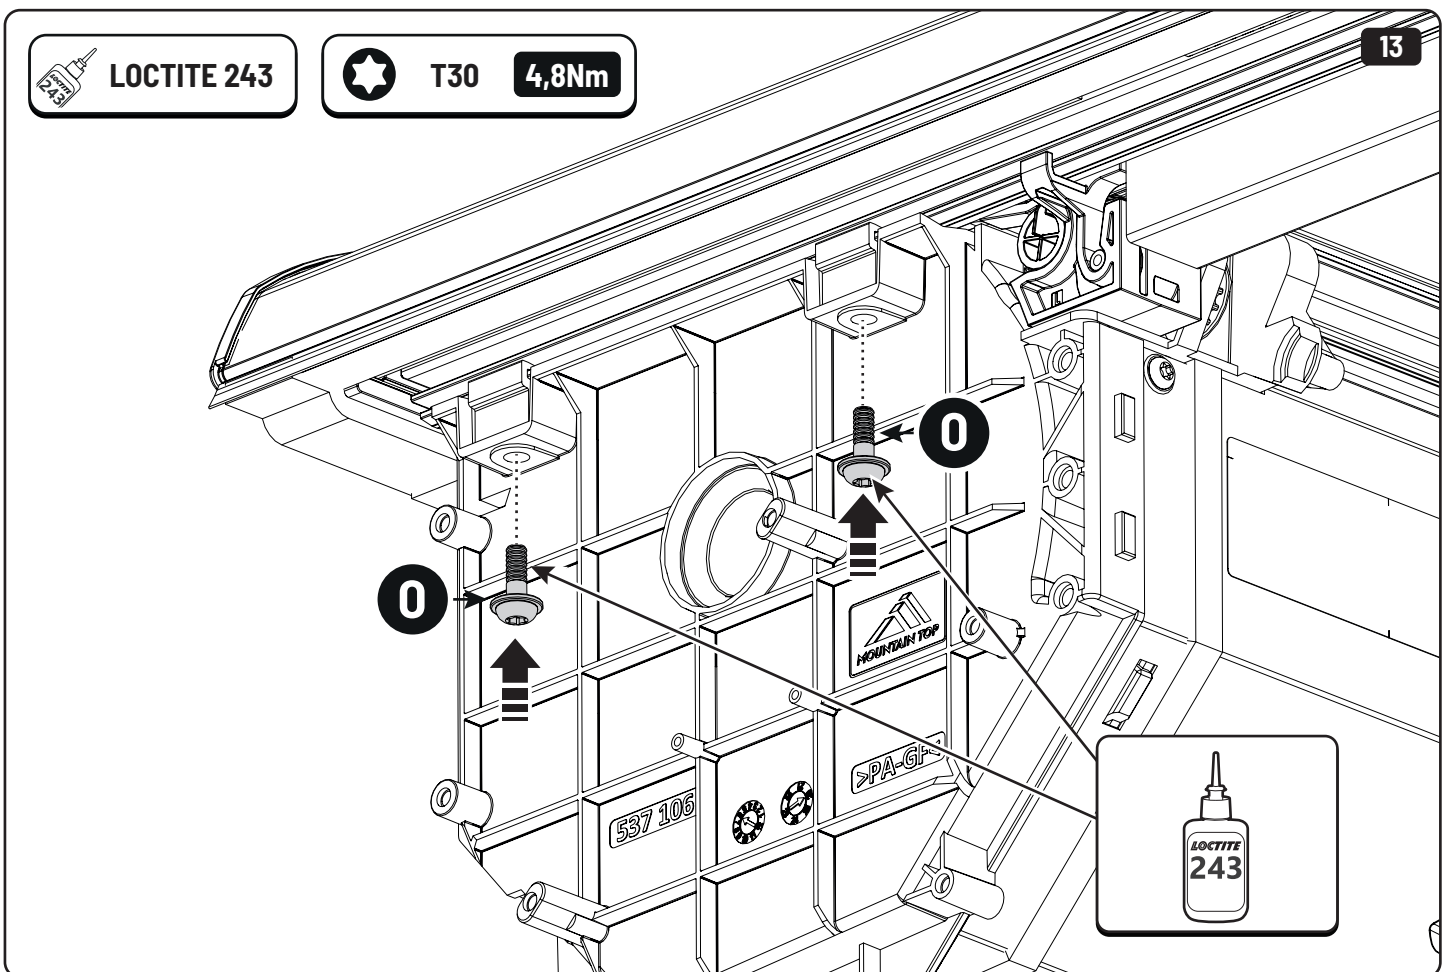

 **LOCTITE 243**

Toyota Hilux X: 700mm Y: 300mm

Only to be installed by authorized personnel

x6

LOCTITE 243

x2

13mm 10Nm

x6