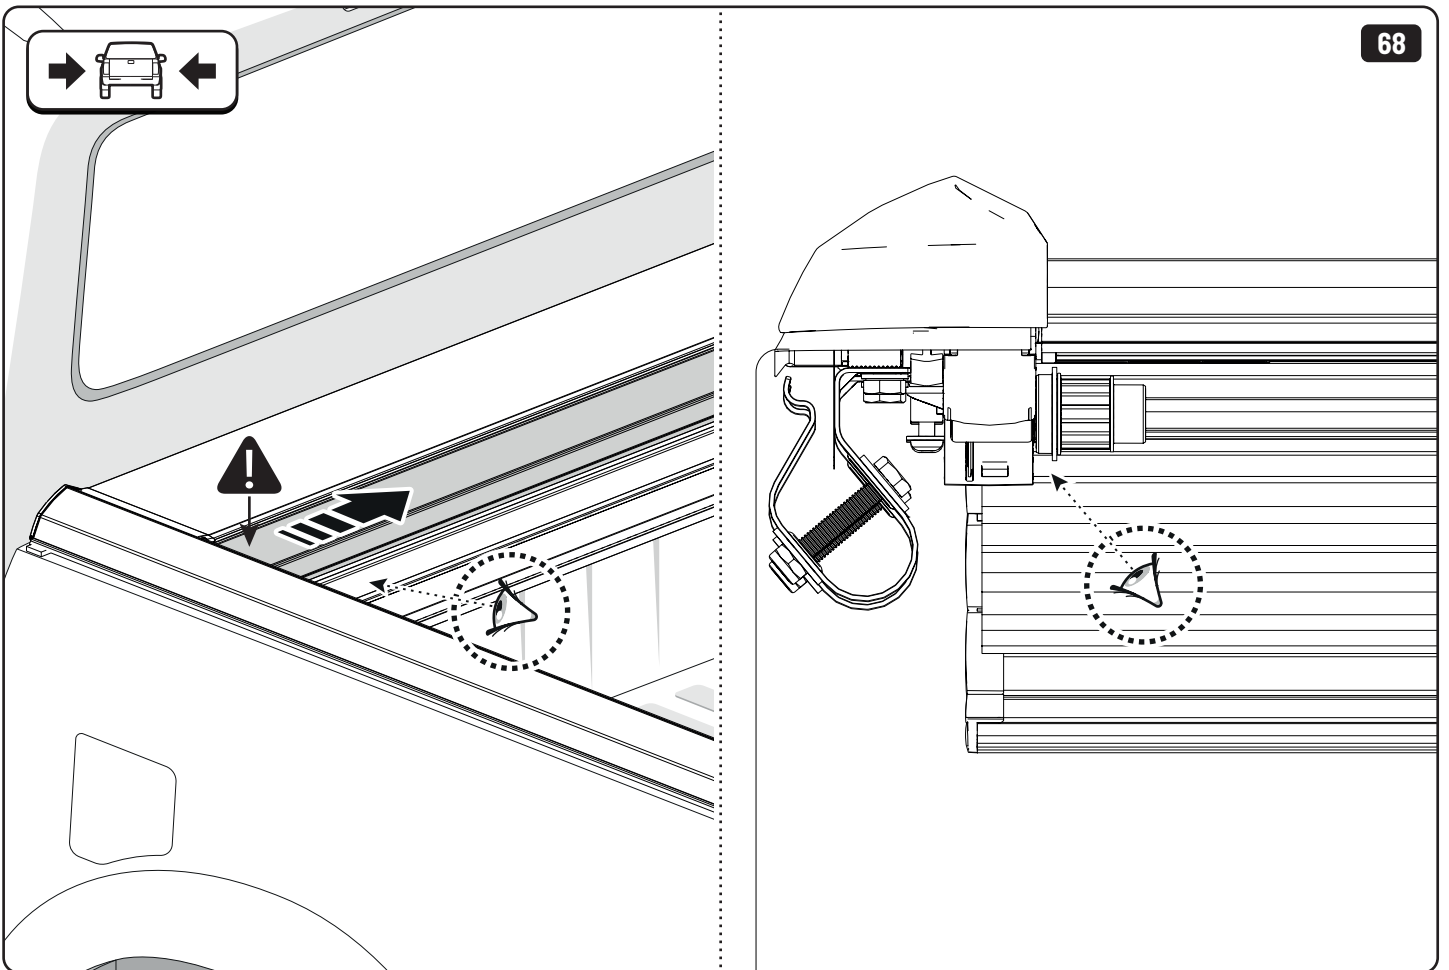

 **LOCTITE 243**

Toyota Hilux X: 700mm Y: 300mm

Only to be installed by authorized personnel

x6

LOCTITE 243

x2

13mm 10Nm

x6