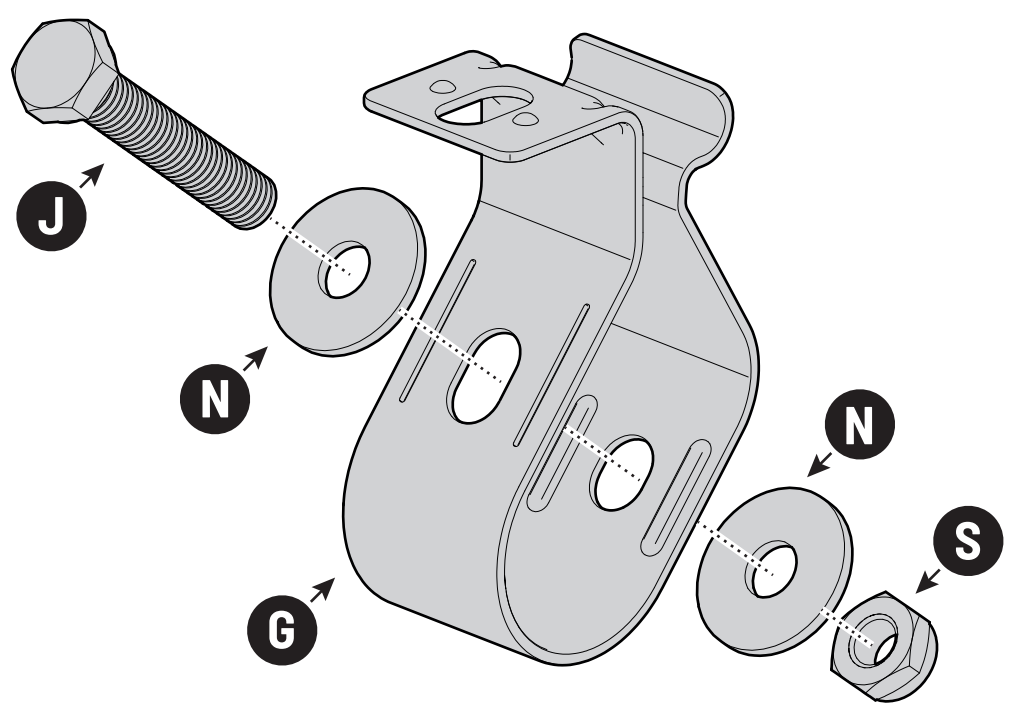

 **LOCTITE 243**

Toyota Hilux X: 700mm Y: 300mm

Only to be installed by authorized personnel

x6

LOCTITE 243

x2

13mm 10Nm

x6