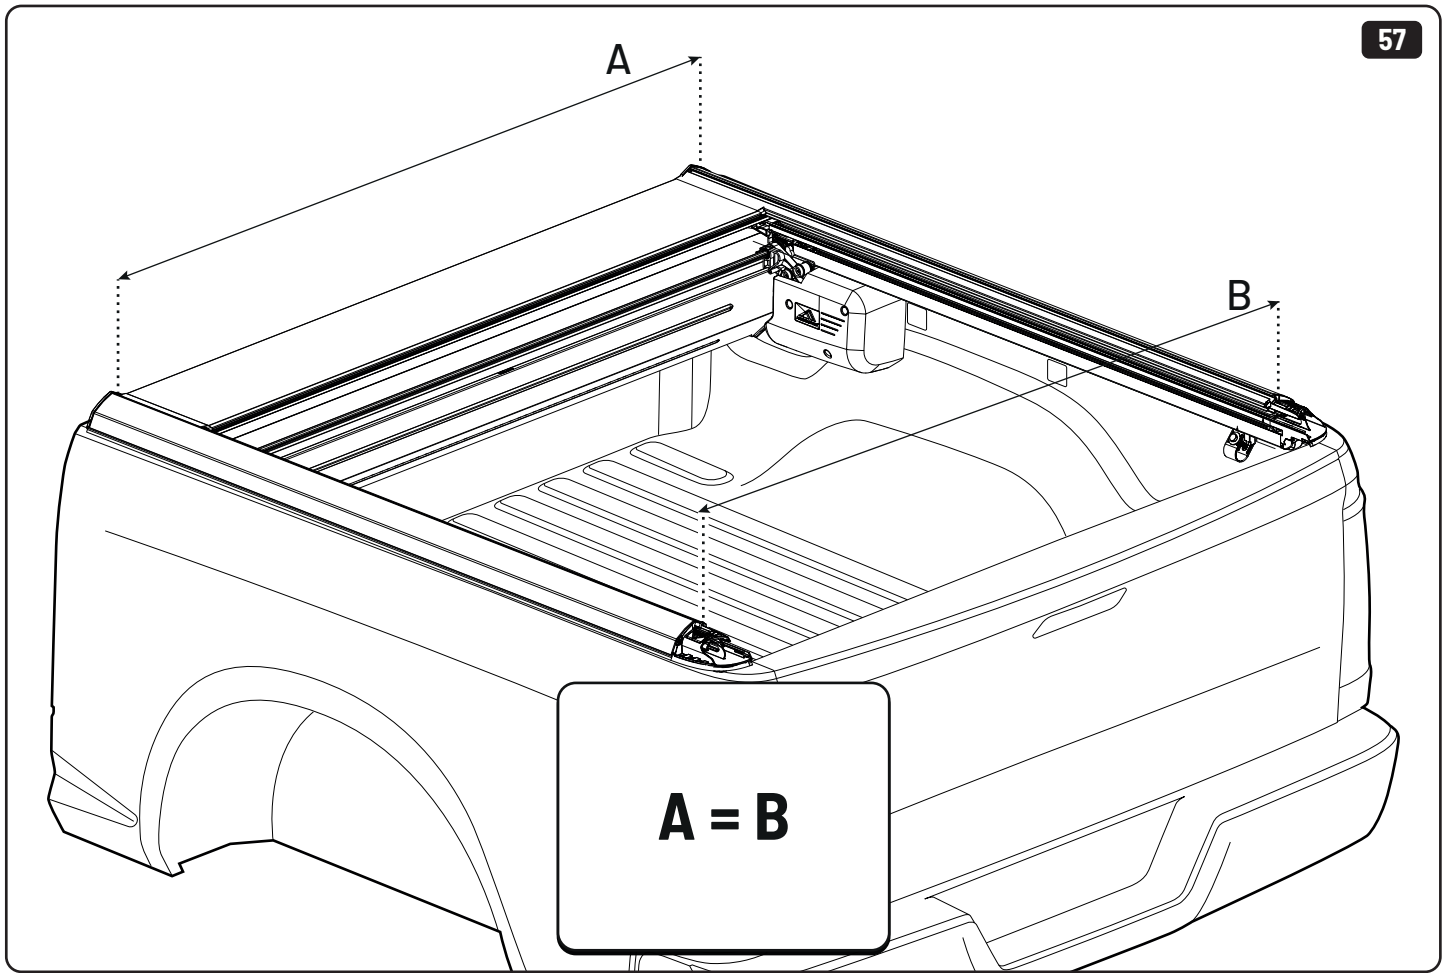

 **LOCTITE 243**

Toyota Hilux X: 700mm Y: 300mm

Only to be installed by authorized personnel

x6

LOCTITE 243

x2

13mm 10Nm

x6