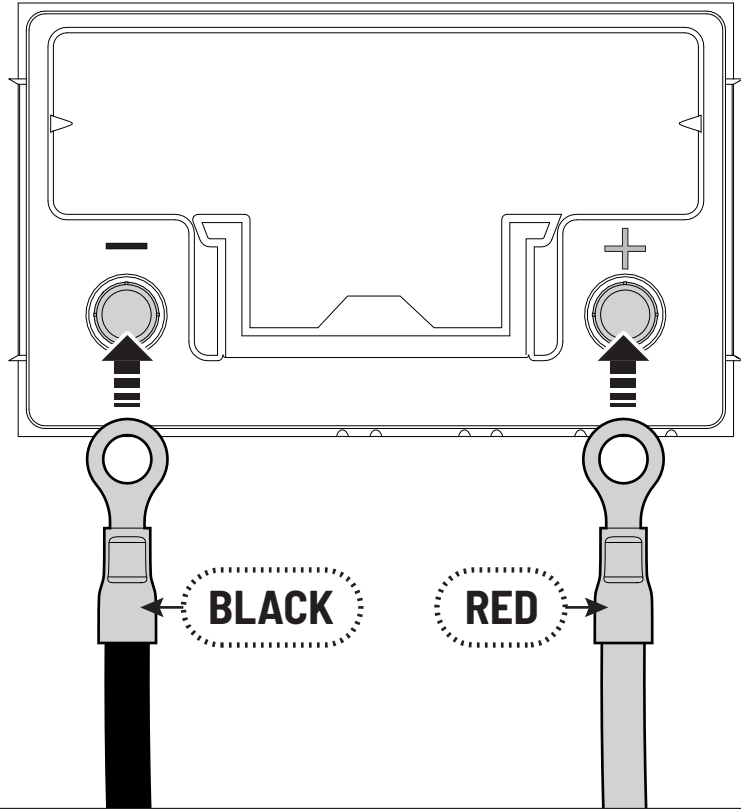

1

+

2

 Reset

Steps	Page	Done by
Mounting rubber cross	9	
Mounting gliding rail in canister	14-15	
Holes for drain	23-25	
Width + Cross measurement	35	
Tightening the clamp screw	36-37	
Mounting drain	44-45	