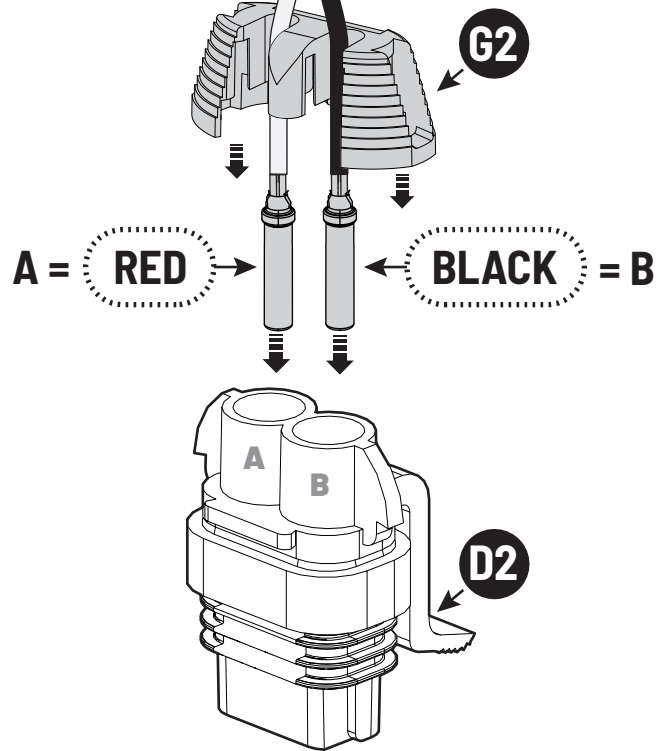

 **LOCTITE 243**

Toyota Hilux X: 700mm Y: 300mm

Only to be installed by authorized personnel

x6

LOCTITE 243

x2

13mm 10Nm

x6