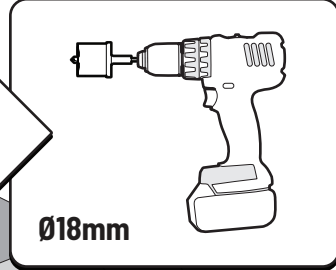

 **LOCTITE 243**

Toyota Hilux X: 700mm Y: 300mm

Only to be installed by authorized personnel

x6

LOCTITE 243

x2

13mm 10Nm

x6