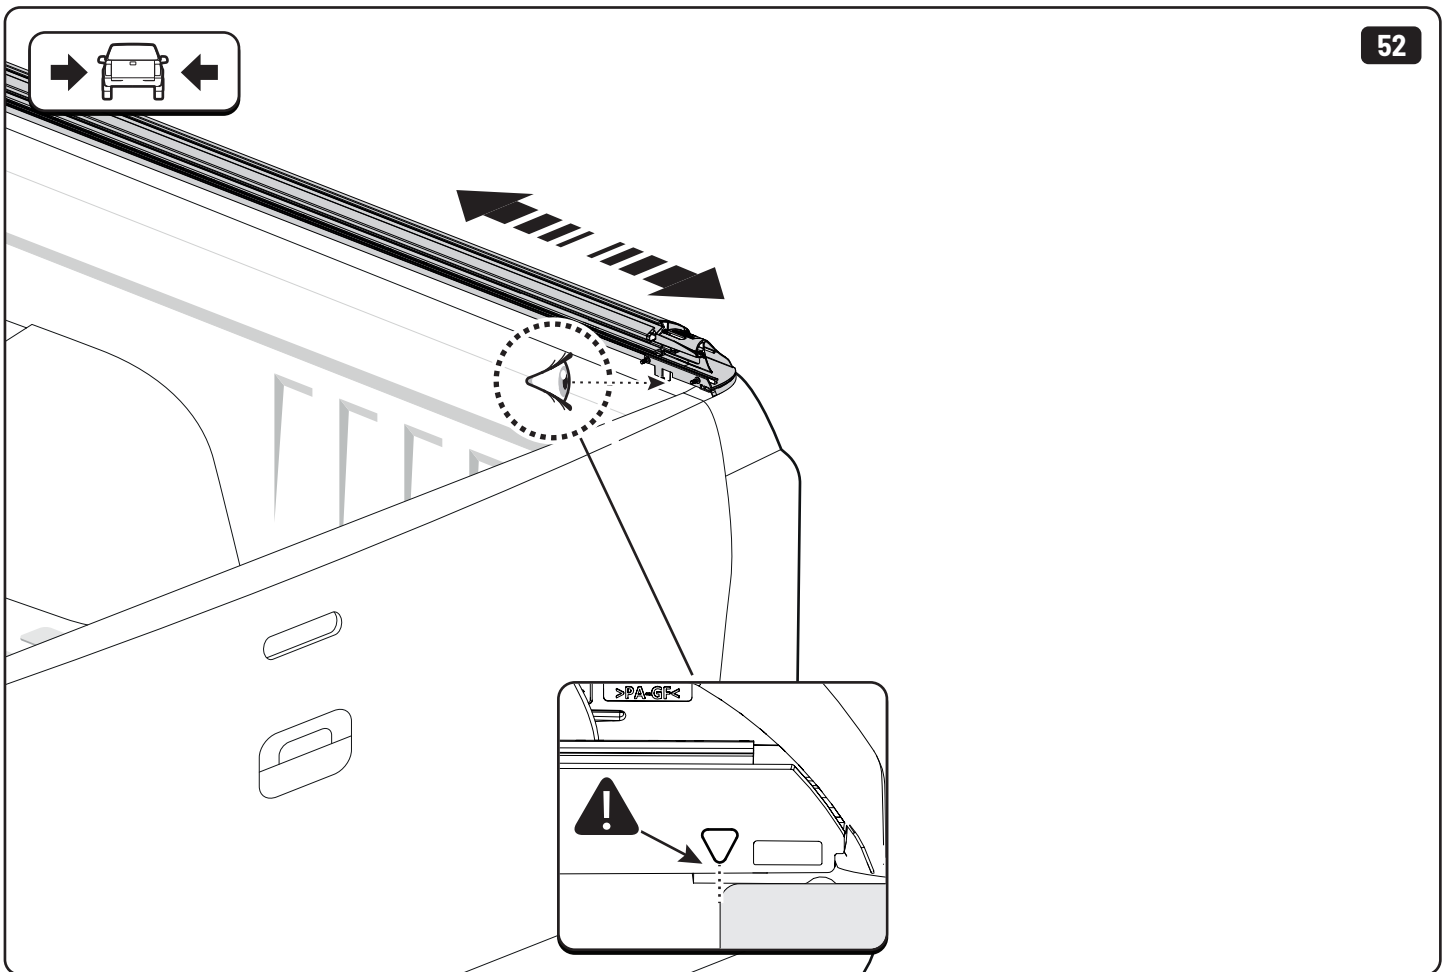

 **LOCTITE 243**

Toyota Hilux X: 700mm Y: 300mm

Only to be installed by authorized personnel

x6

LOCTITE 243

x2

13mm 10Nm

x6