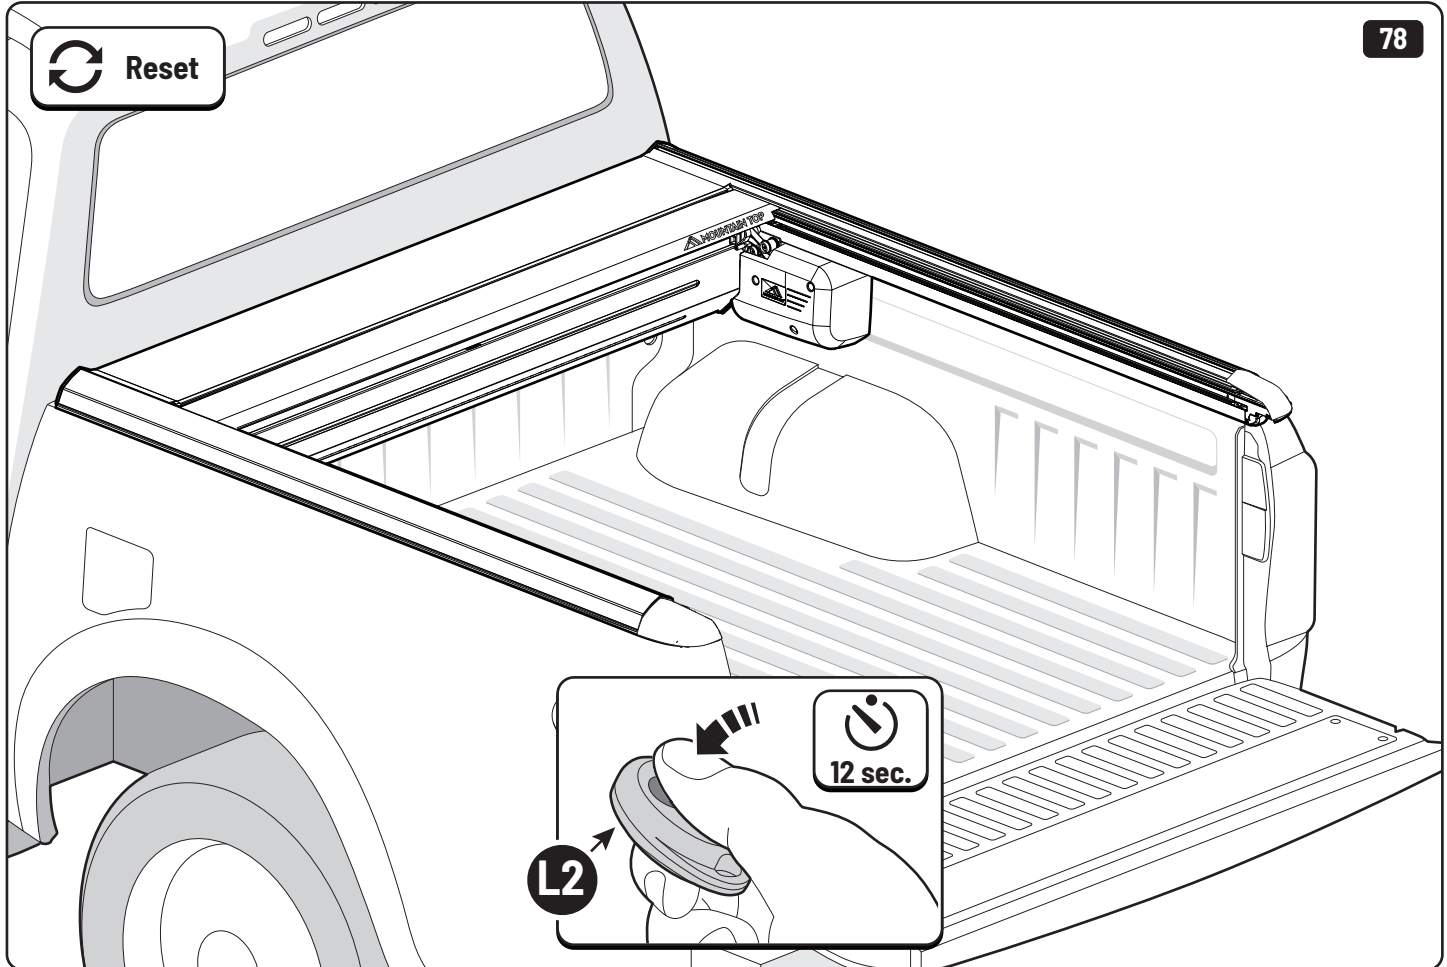

1

+

2

 Reset

Steps	Page	Done by
Mounting rubber cross	9	
Mounting gliding rail in canister	14-15	
Holes for drain	23-25	
Width + Cross measurement	35	
Tightening the clamp screw	36-37	
Mounting drain	44-45	