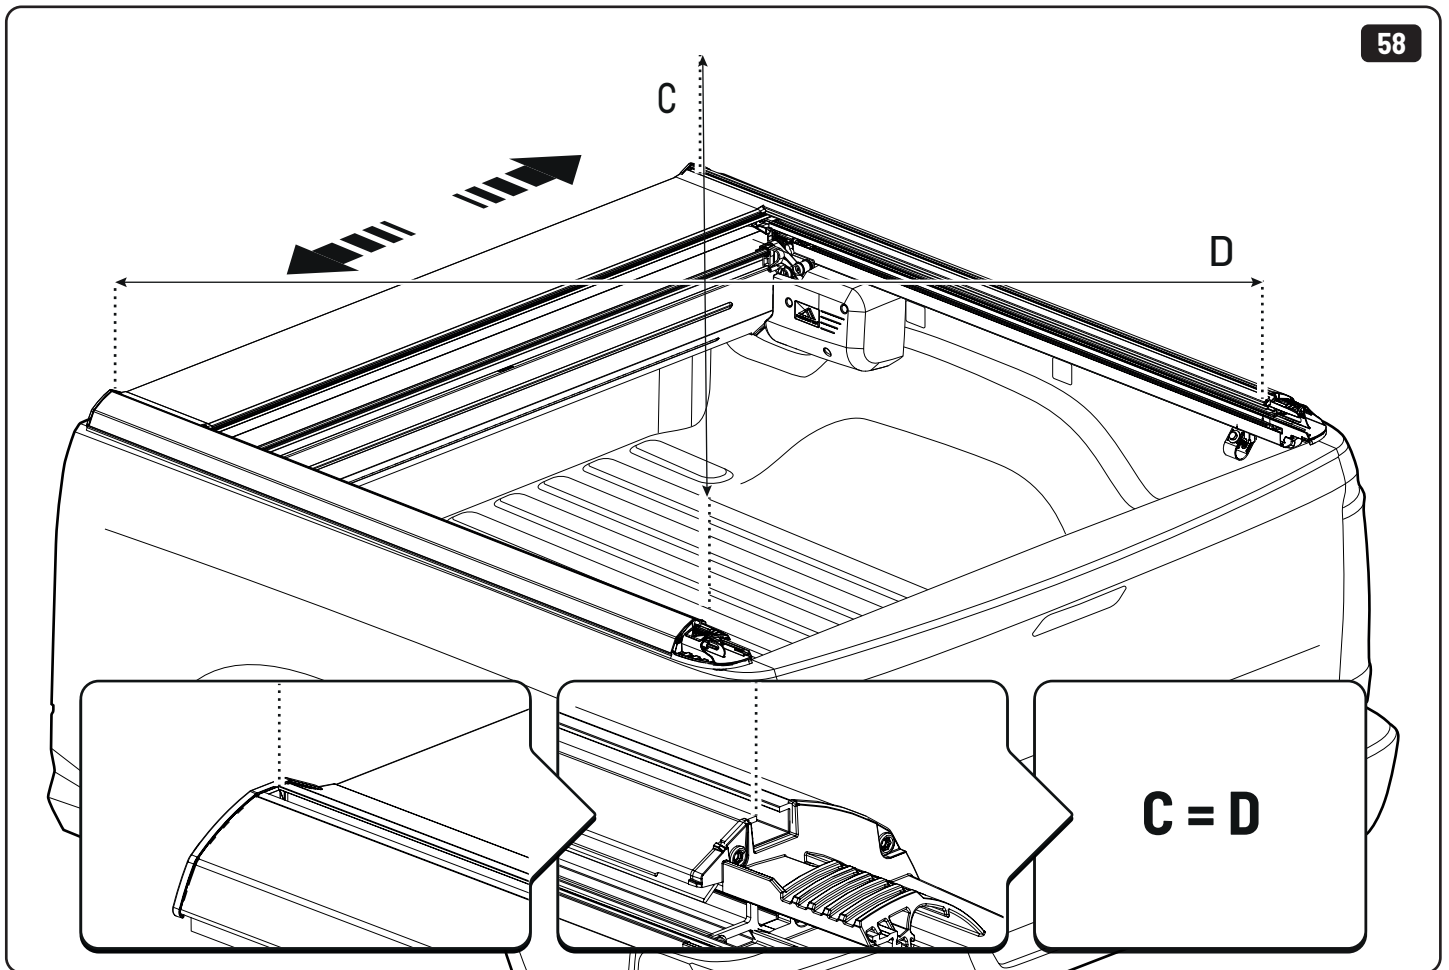

 **LOCTITE 243**

Toyota Hilux X: 700mm Y: 300mm

Only to be installed by authorized personnel

x6

LOCTITE 243

x2

13mm 10Nm

x6