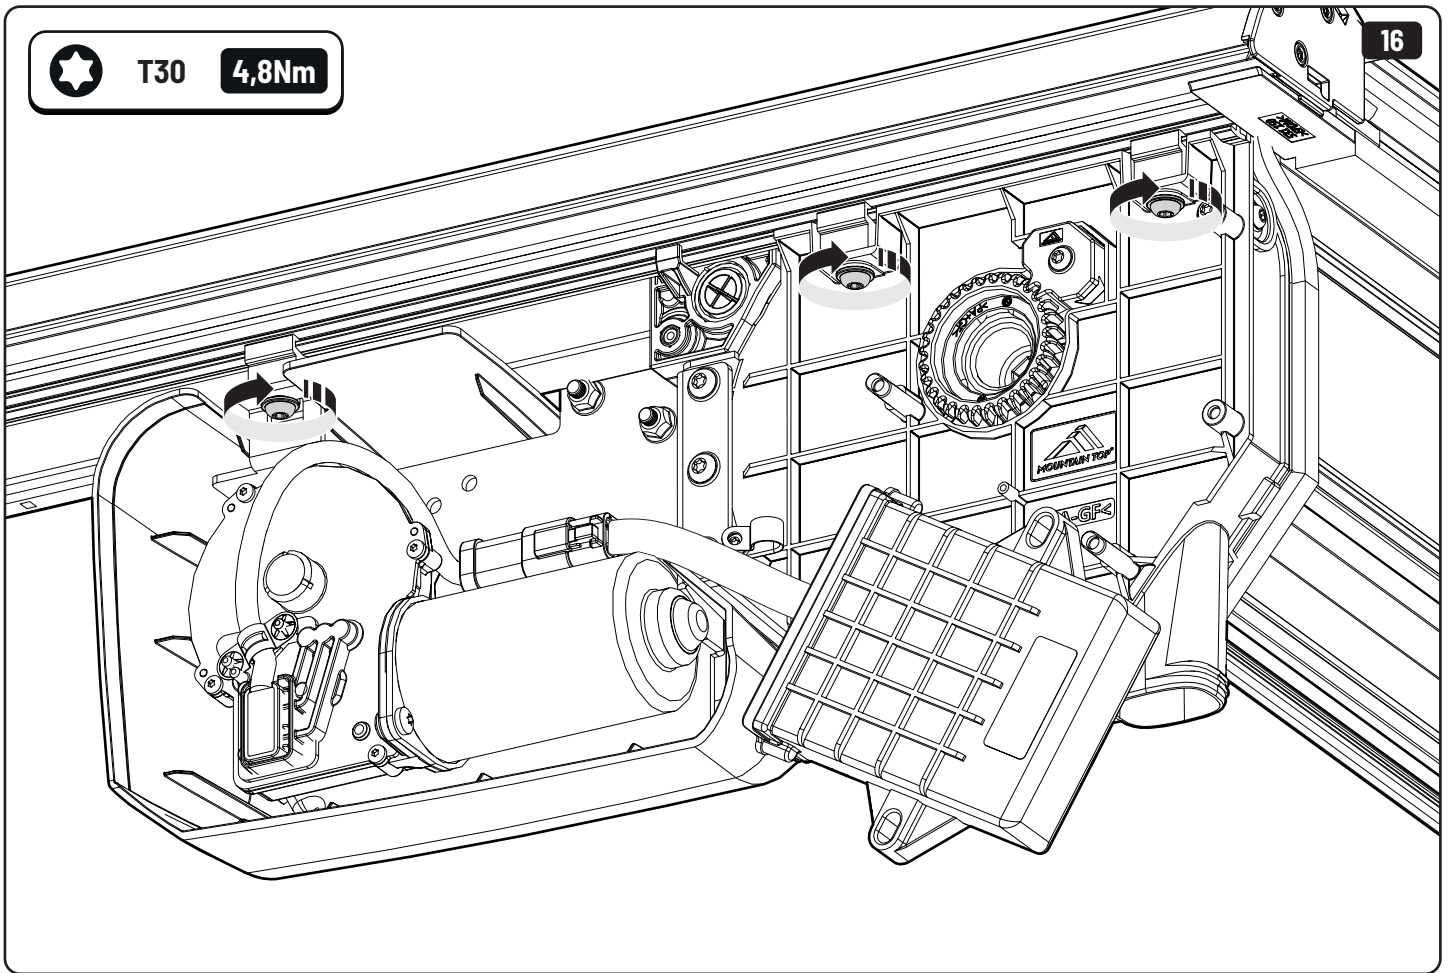

 **LOCTITE 243**

Toyota Hilux X: 700mm Y: 300mm

Only to be installed by authorized personnel

x6

LOCTITE 243

x2

13mm 10Nm

x6