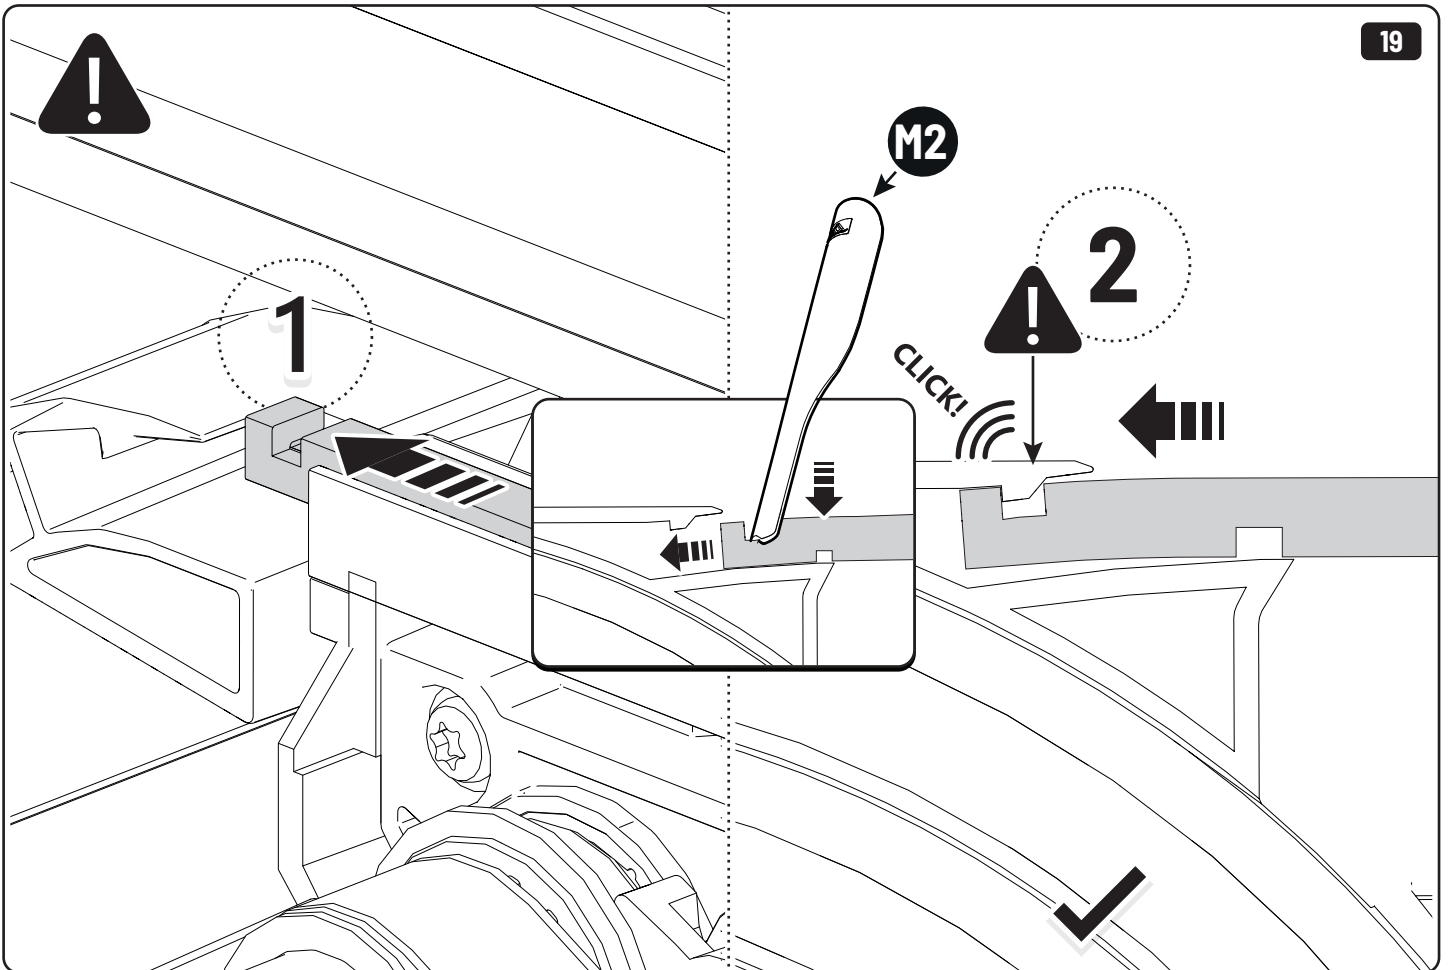

 **LOCTITE 243**

Toyota Hilux X: 700mm Y: 300mm

Only to be installed by authorized personnel

x6

LOCTITE 243

x2

13mm 10Nm

x6