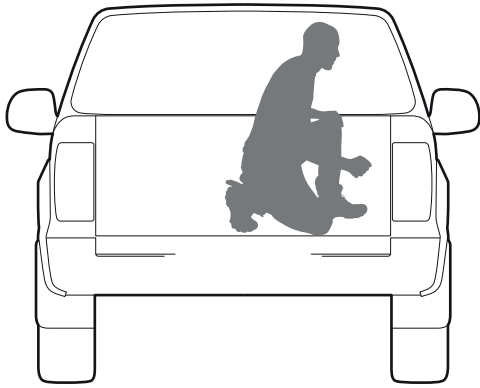

 **LOCTITE 243**

Toyota Hilux X: 700mm Y: 300mm

Only to be installed by authorized personnel

x6

LOCTITE 243

x2

13mm 10Nm

x6