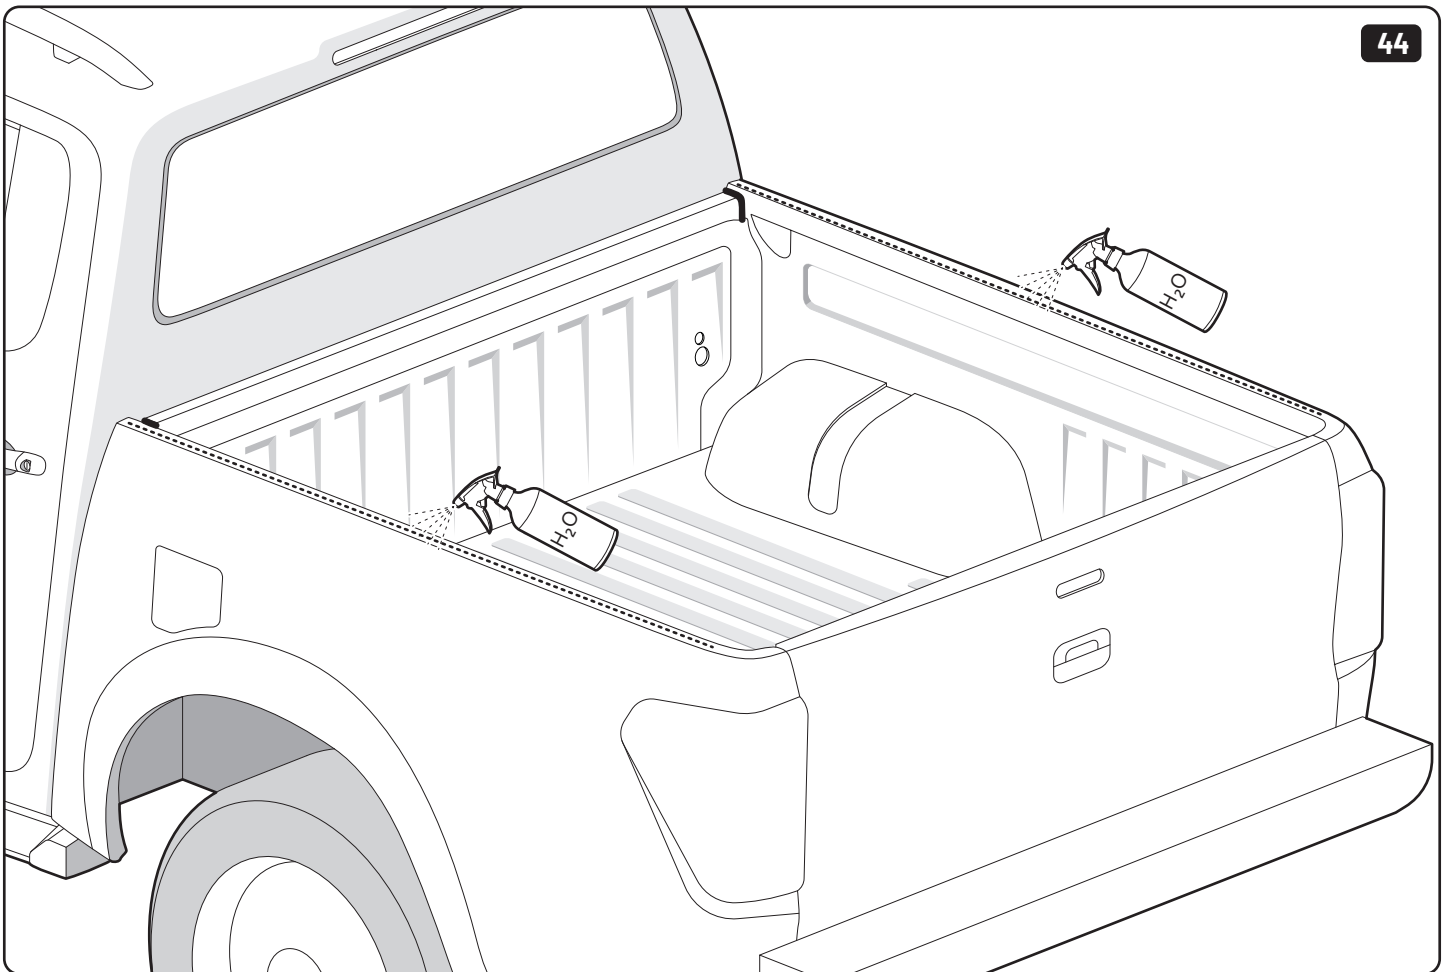

 **LOCTITE 243**

Toyota Hilux X: 700mm Y: 300mm

Only to be installed by authorized personnel

x6

LOCTITE 243

x2

13mm 10Nm

x6