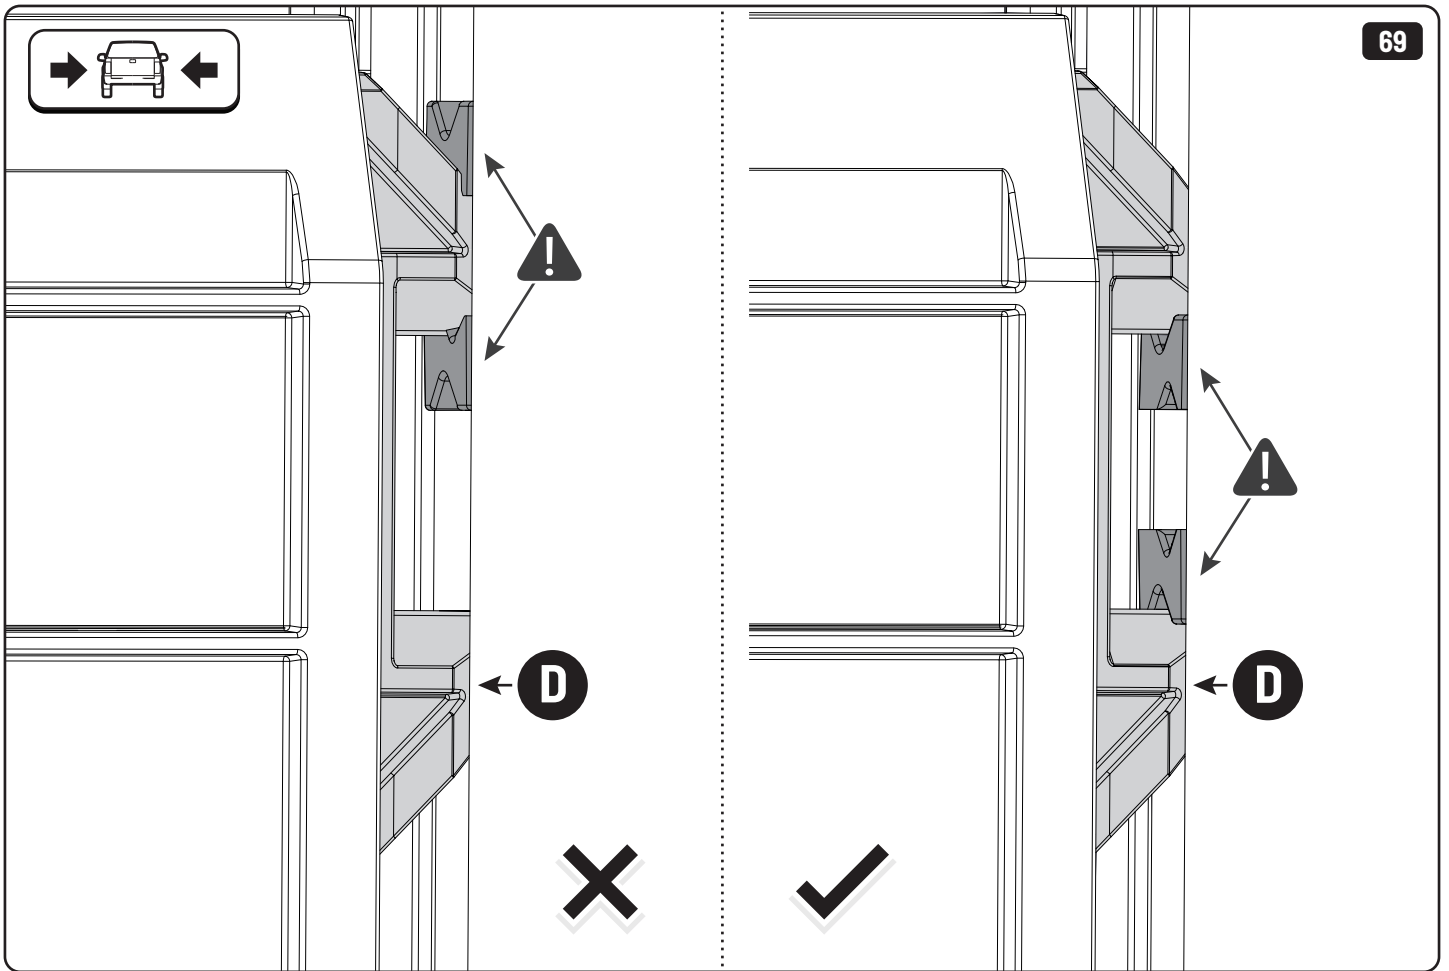

 **LOCTITE 243**

Toyota Hilux X: 700mm Y: 300mm

Only to be installed by authorized personnel

x6

LOCTITE 243

x2

13mm 10Nm

x6