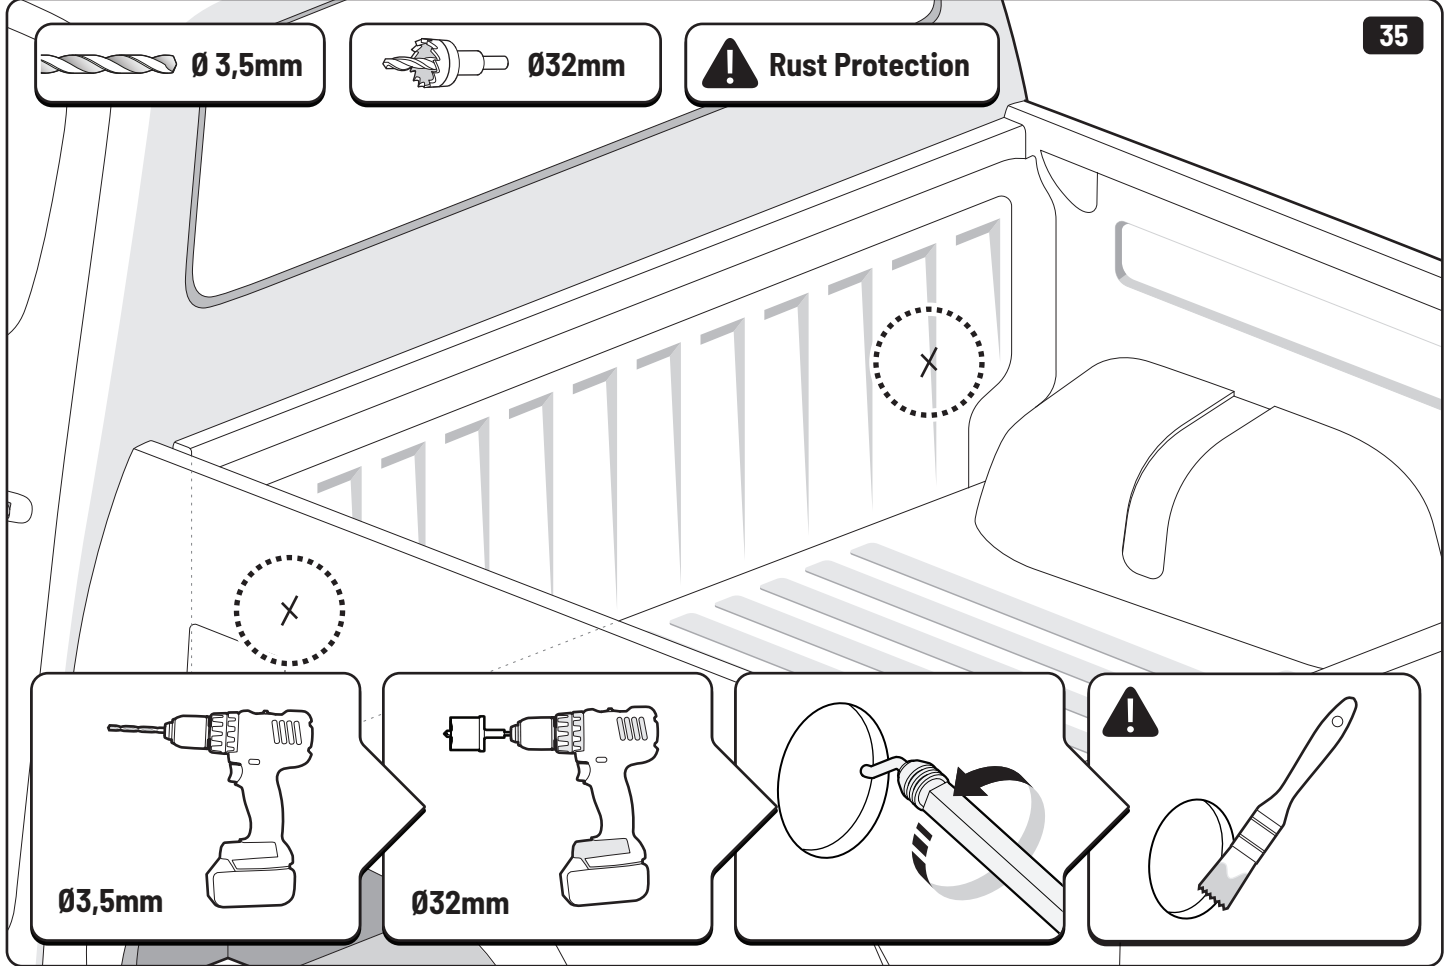

 **LOCTITE 243**

Toyota Hilux X: 700mm Y: 300mm

Only to be installed by authorized personnel

x6

LOCTITE 243

x2

13mm 10Nm

x6