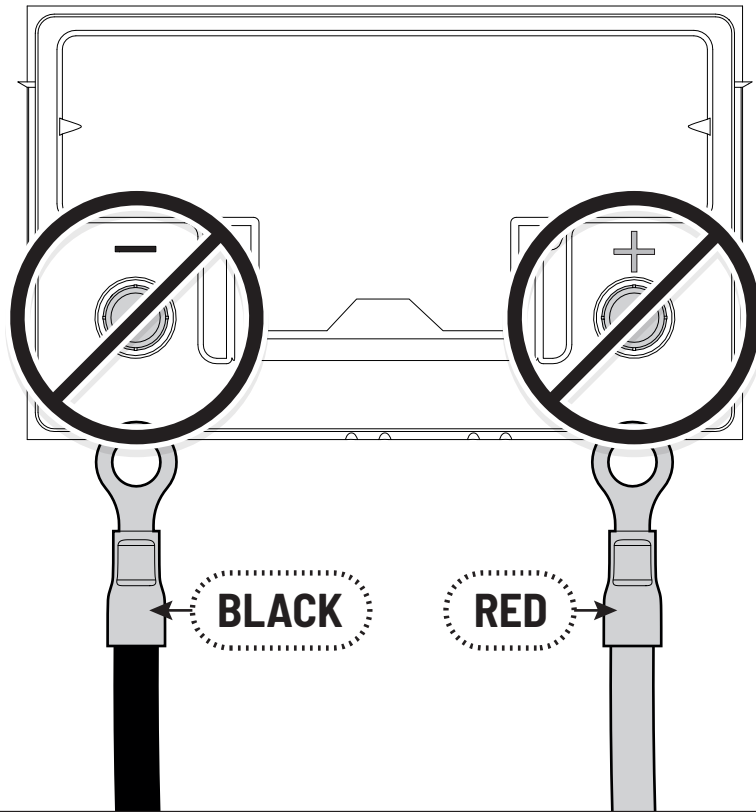

 **LOCTITE 243**

Toyota Hilux X: 700mm Y: 300mm

Only to be installed by authorized personnel

x6

LOCTITE 243

x2

13mm 10Nm

x6