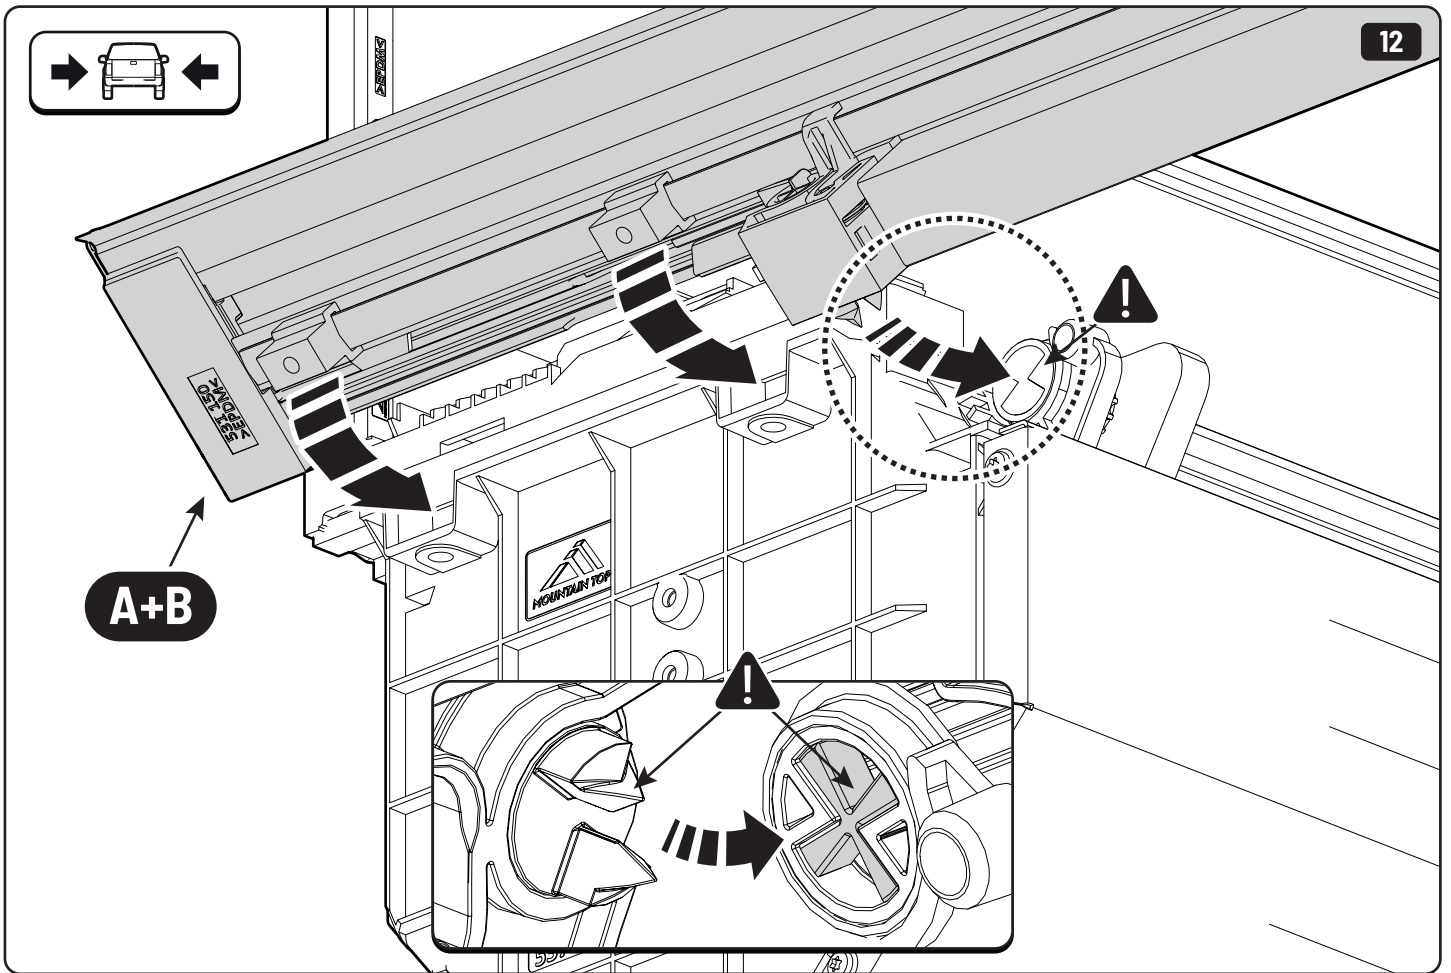

 **LOCTITE 243**

Toyota Hilux X: 700mm Y: 300mm

Only to be installed by authorized personnel

x6

LOCTITE 243

x2

13mm 10Nm

x6