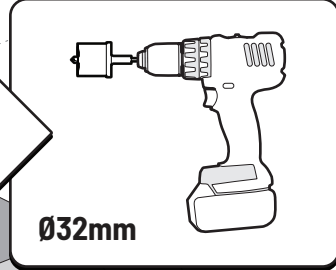

 **LOCTITE 243**

Toyota Hilux X: 700mm Y: 300mm

Only to be installed by authorized personnel

x6

LOCTITE 243

x2

13mm 10Nm

x6