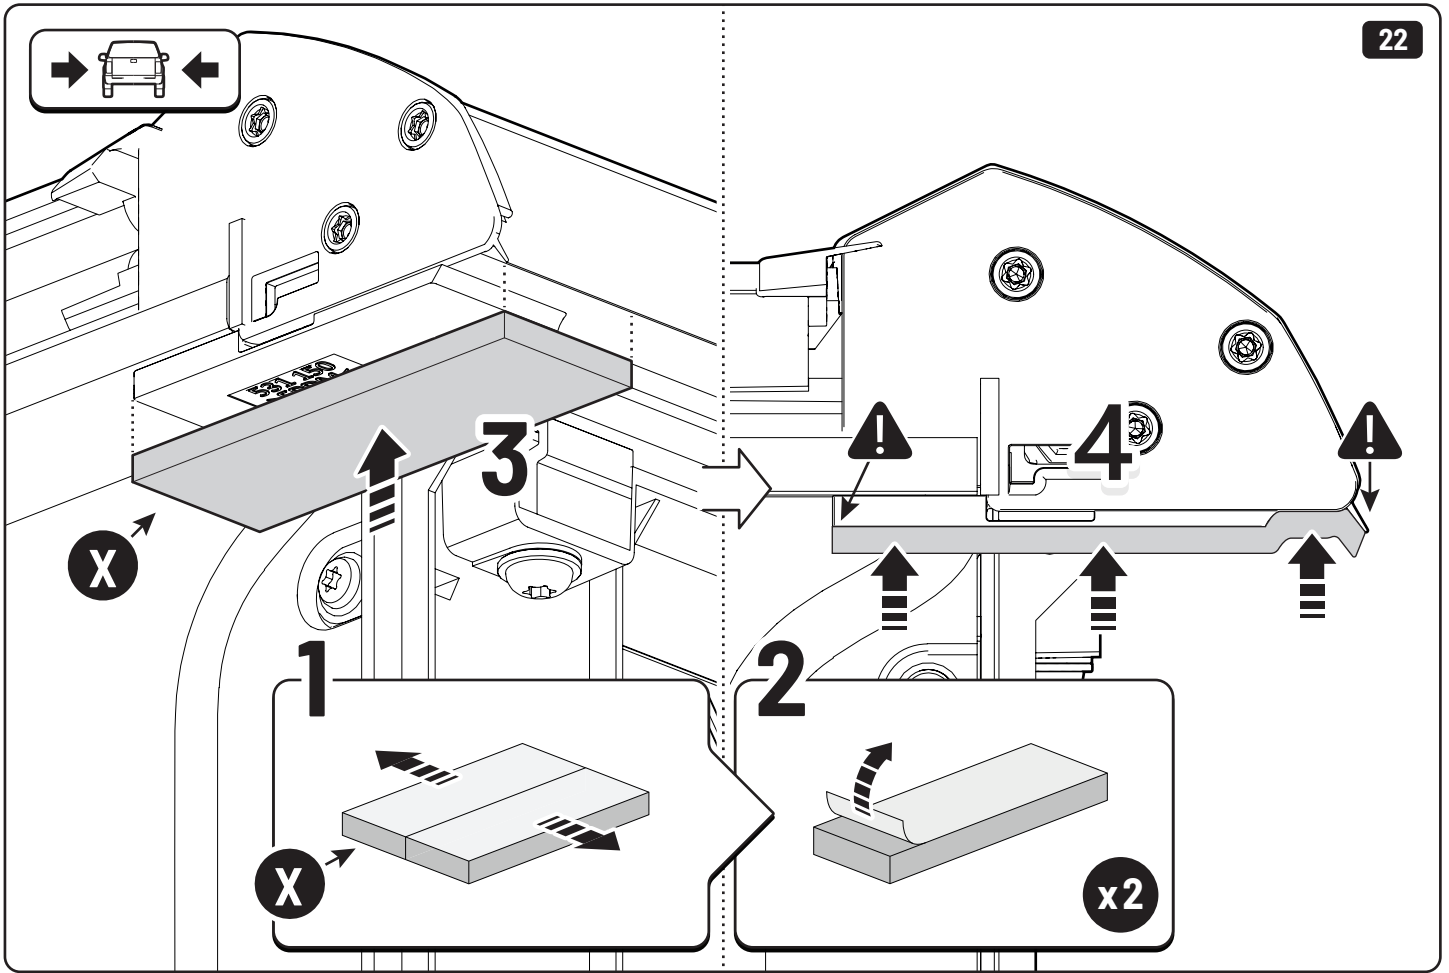

 **LOCTITE 243**

Toyota Hilux X: 700mm Y: 300mm

Only to be installed by authorized personnel

x6

LOCTITE 243

x2

13mm 10Nm

x6