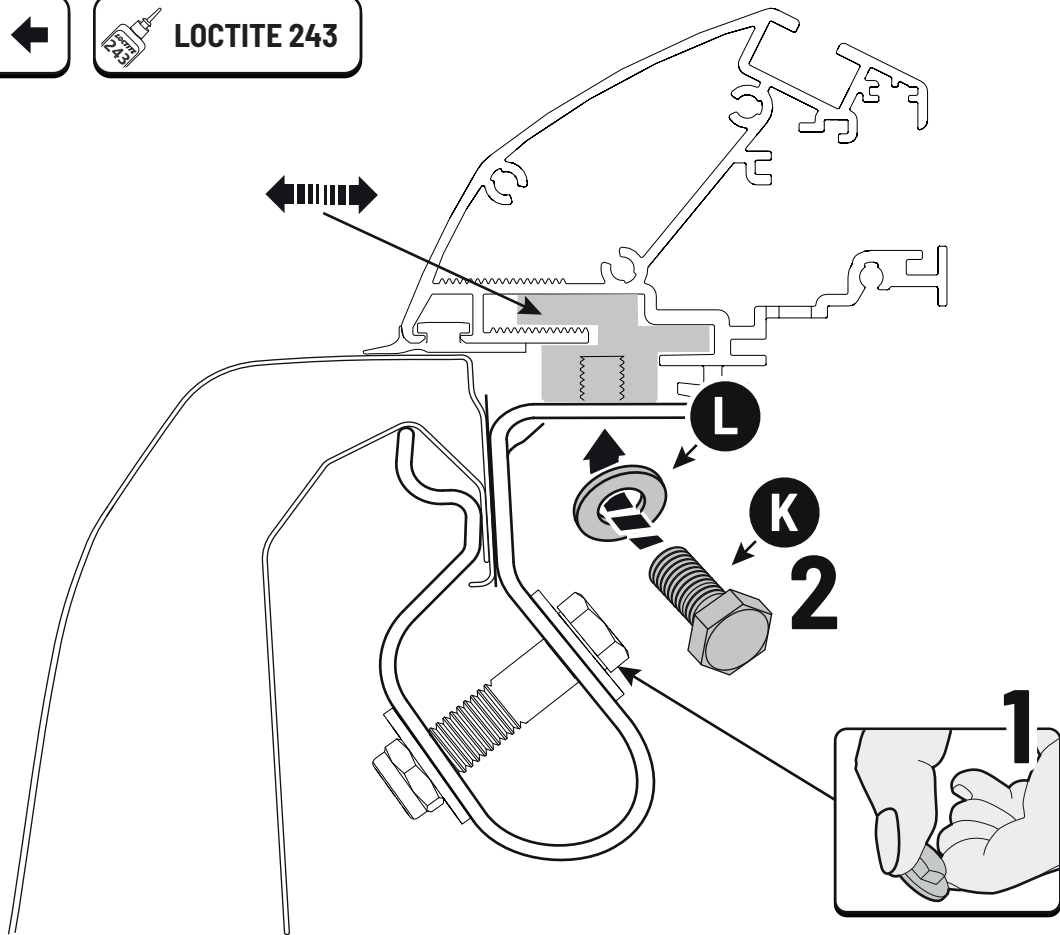

 **LOCTITE 243**

Toyota Hilux X: 700mm Y: 300mm

Only to be installed by authorized personnel

x6

LOCTITE 243

x2

13mm 10Nm

x6

1

+

2

 Reset

Steps	Page	Done by
Mounting rubber cross	9	
Mounting gliding rail in canister	14-15	
Holes for drain	23-25	
Width + Cross measurement	35	
Tightening the clamp screw	36-37	
Mounting drain	44-45	

Customer Service +45 4810 2950 (08:00 - 16:00 CET)
Support info@mountaintop.dk
Website www.mountaintop.dk
Address Pedersholmparken 10, 3600 Frederikssund, Denmark

Part number (s)	Model / Year	Cab type (s)	Installation time	Weight
EVOe T090 AB01	Hilux / 2016 ->	Double Cab	1 hour (s)	43 kg