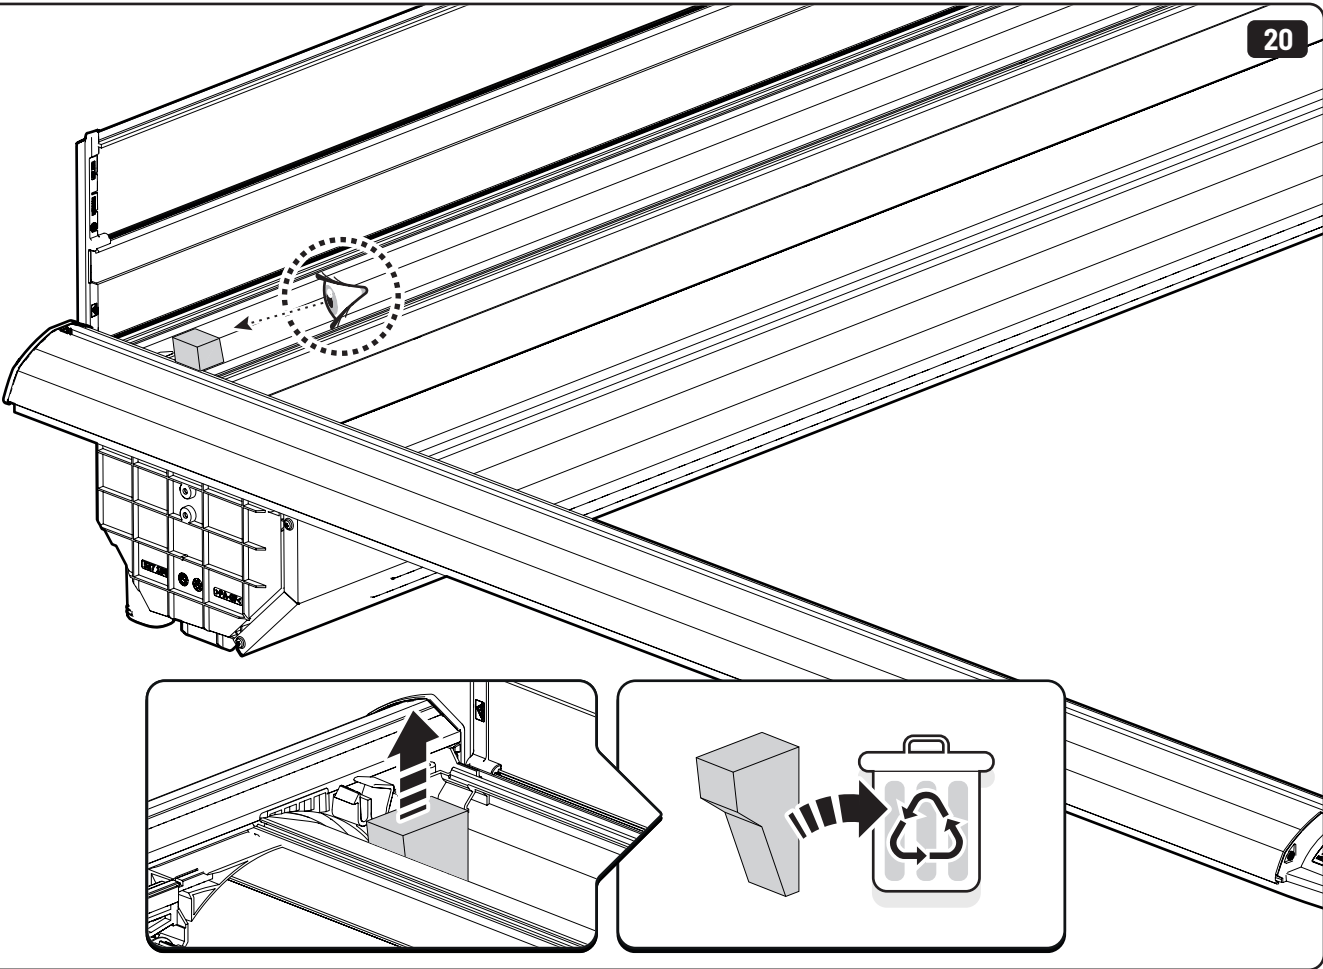

 **LOCTITE 243**

Toyota Hilux X: 700mm Y: 300mm

Only to be installed by authorized personnel

x6

LOCTITE 243

x2

13mm 10Nm

x6