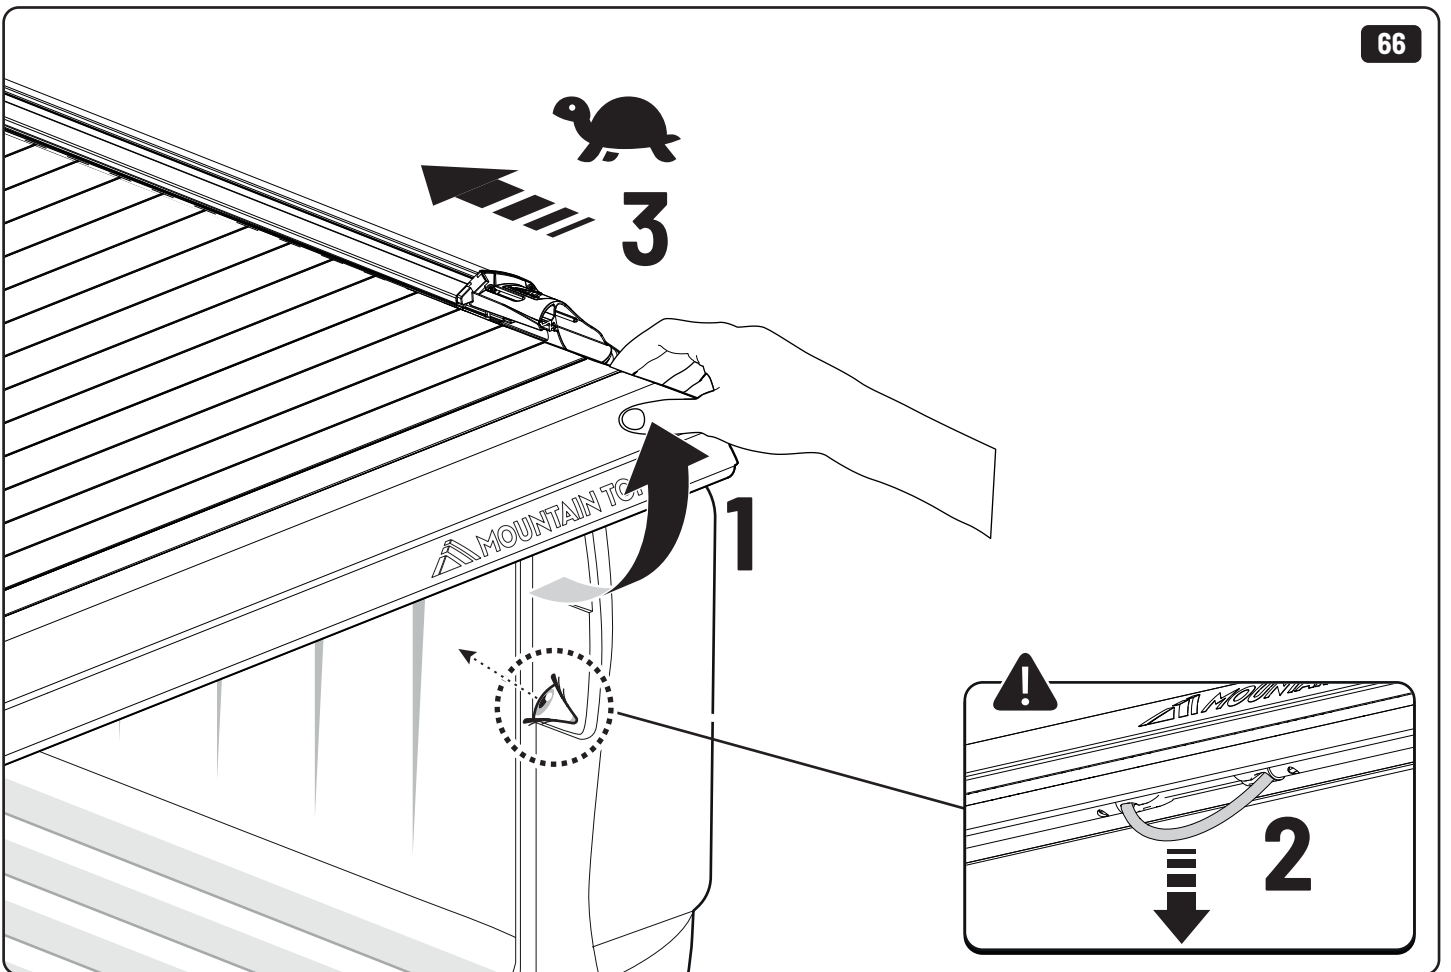

 **LOCTITE 243**

Toyota Hilux X: 700mm Y: 300mm

Only to be installed by authorized personnel

x6

LOCTITE 243

x2

13mm 10Nm

x6