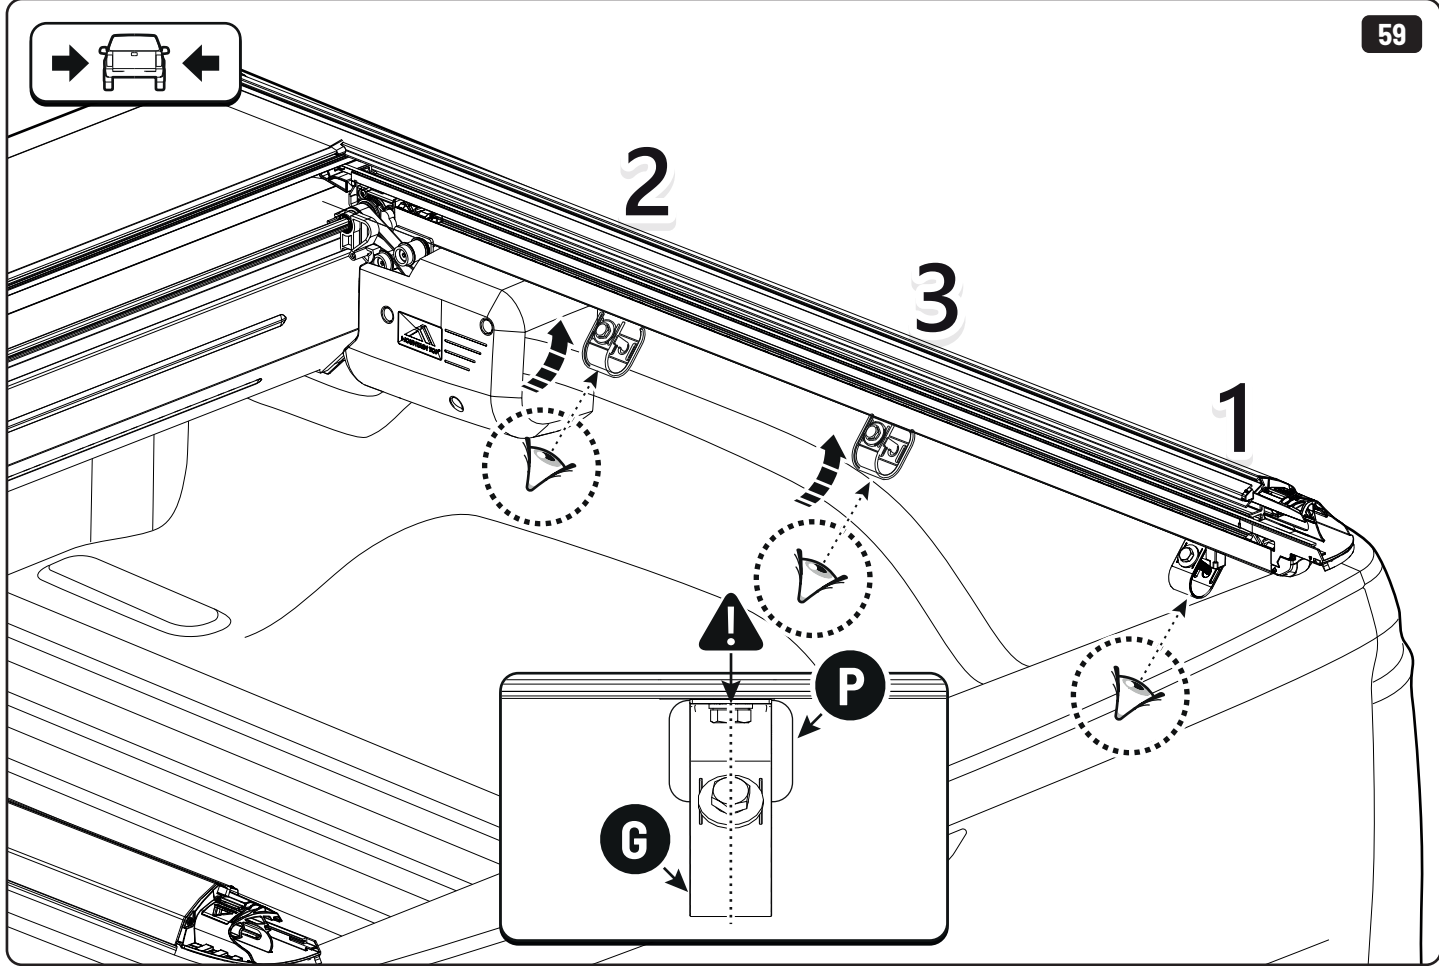

 **LOCTITE 243**

Toyota Hilux X: 700mm Y: 300mm

Only to be installed by authorized personnel

x6

LOCTITE 243

x2

13mm 10Nm

x6