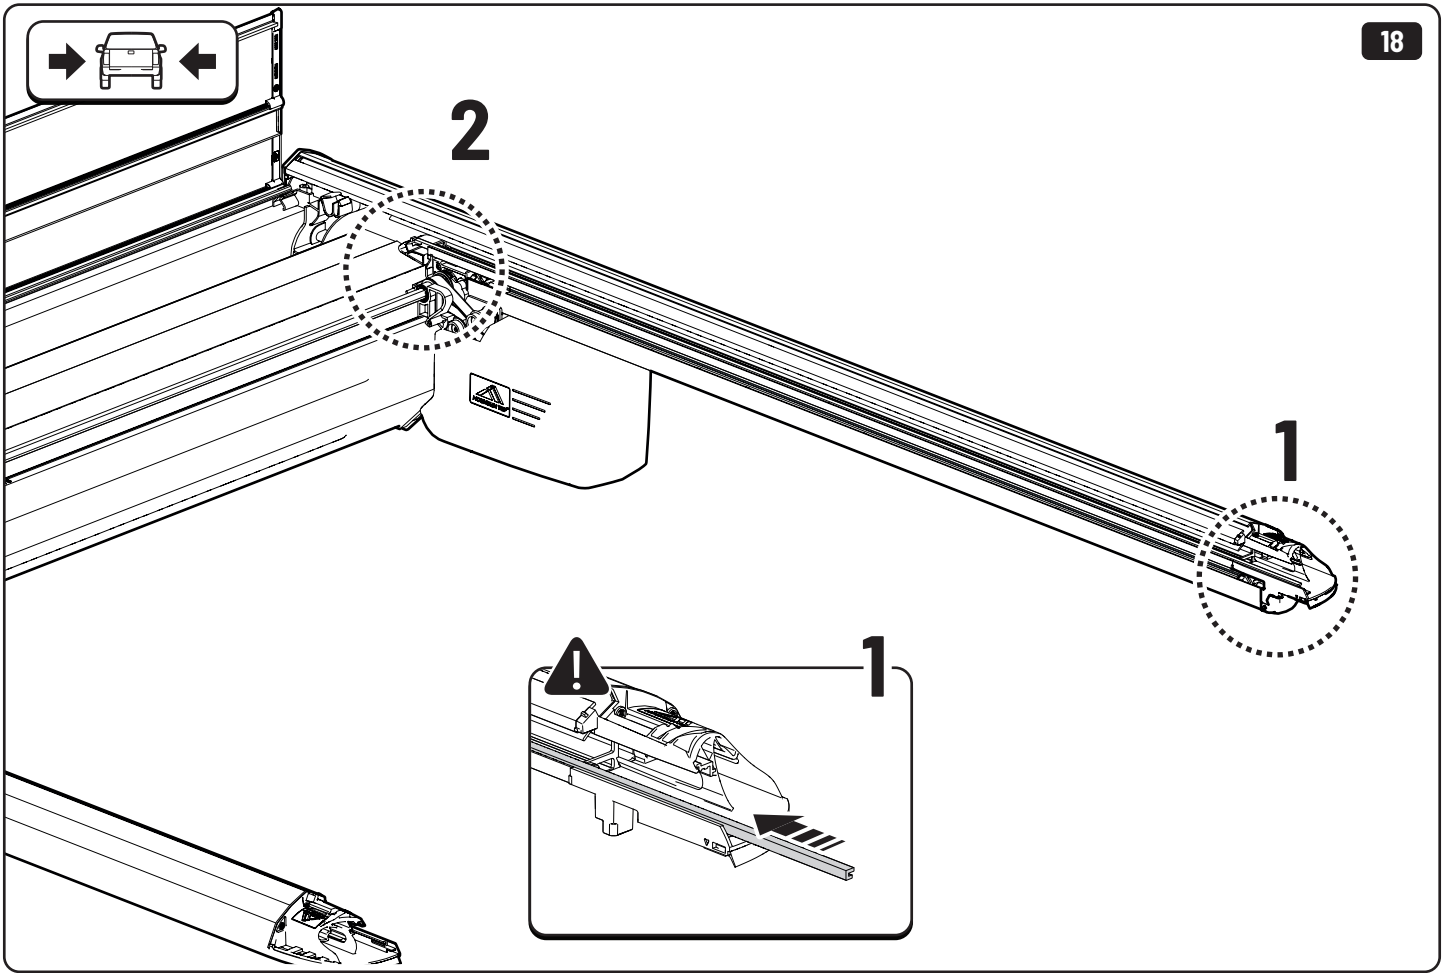

 **LOCTITE 243**

Toyota Hilux X: 700mm Y: 300mm

Only to be installed by authorized personnel

x6

LOCTITE 243

x2

13mm 10Nm

x6