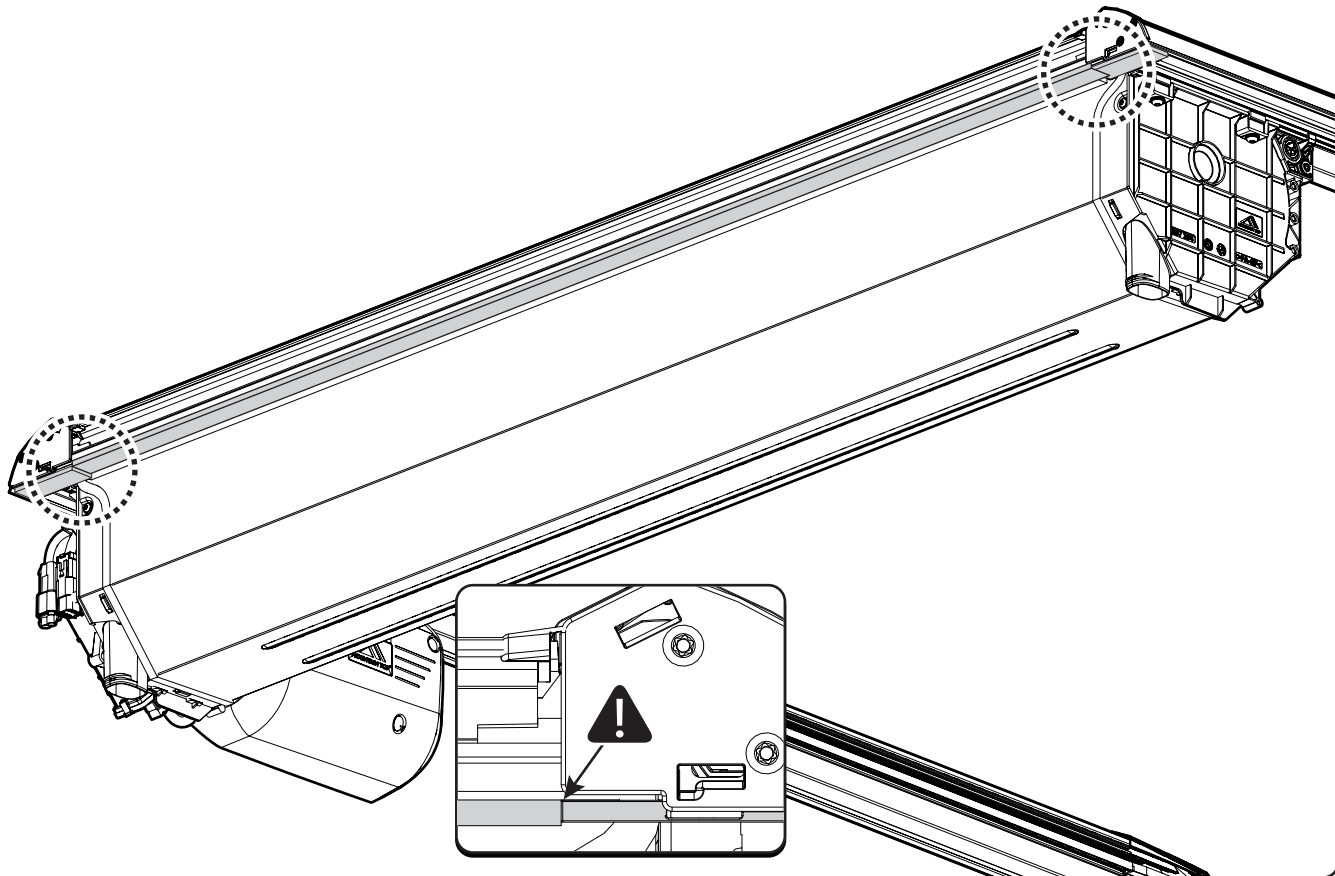

 **LOCTITE 243**

Toyota Hilux X: 700mm Y: 300mm

Only to be installed by authorized personnel

x6

LOCTITE 243

x2

13mm 10Nm

x6