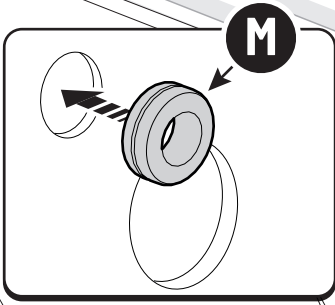

 **LOCTITE 243**

Toyota Hilux X: 700mm Y: 300mm

Only to be installed by authorized personnel

x6

LOCTITE 243

x2

13mm 10Nm

x6