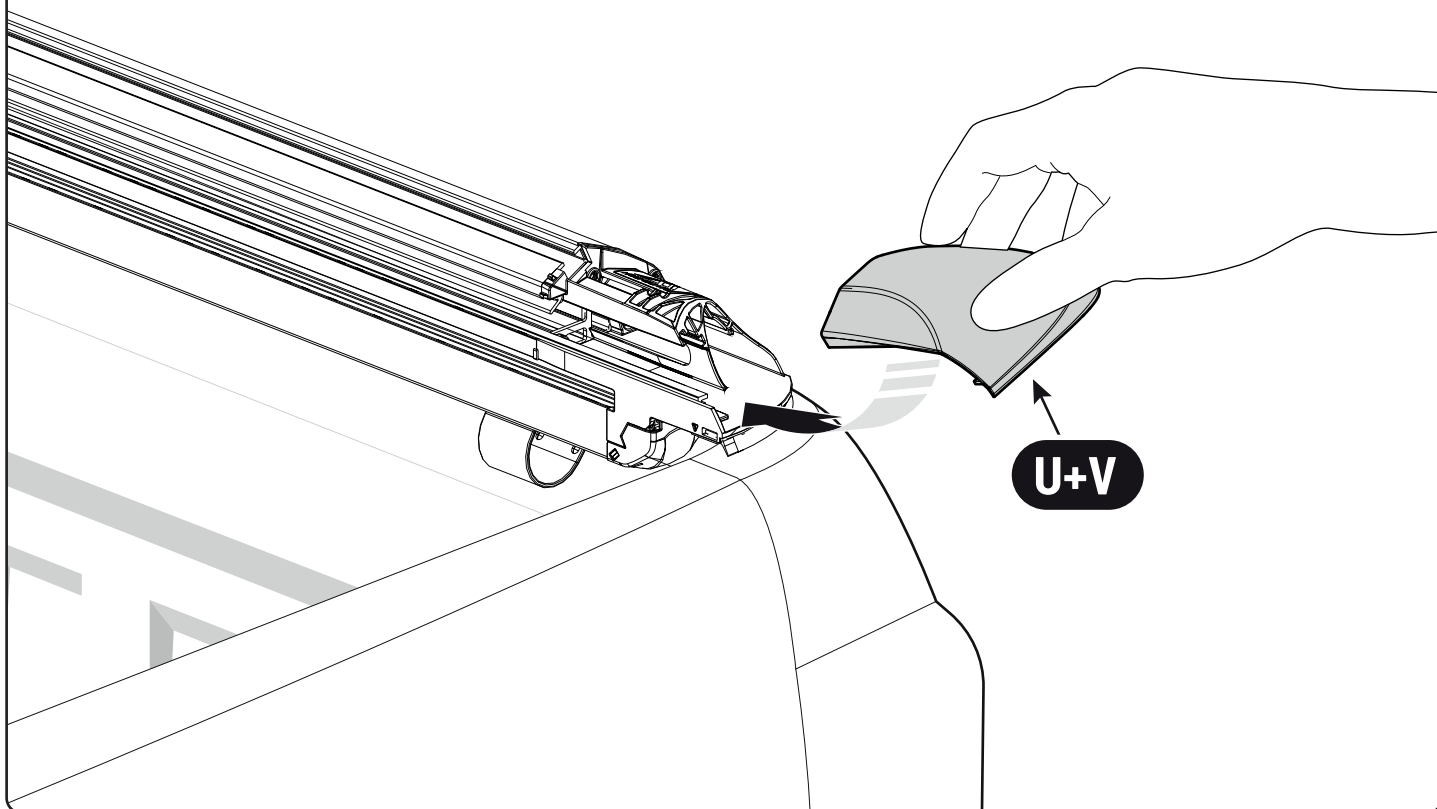

 **LOCTITE 243**

Toyota Hilux X: 700mm Y: 300mm

Only to be installed by authorized personnel

x6

LOCTITE 243

x2

13mm 10Nm

x6