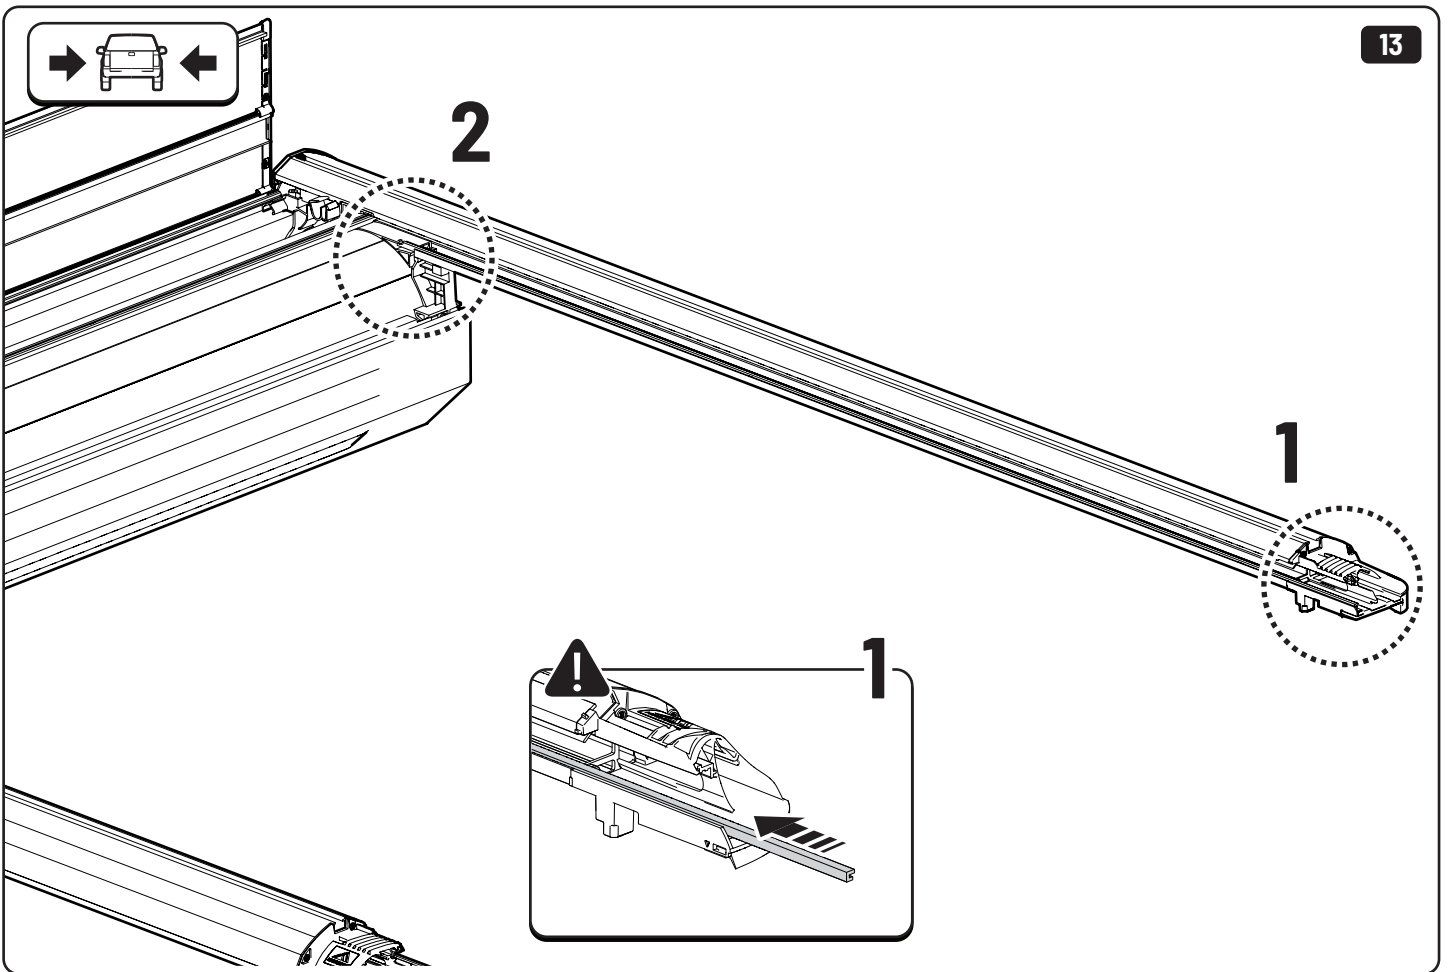

A

B

Water & sponge

2

3

1

2

Isuzu X: 680mm Y: 255mm

Ford X: 660mm Y: 220mm

Ø 3,5mm

Ø 32mm

! Rust Protection

LOCTITE 243

x2

13mm 10Nm

x4