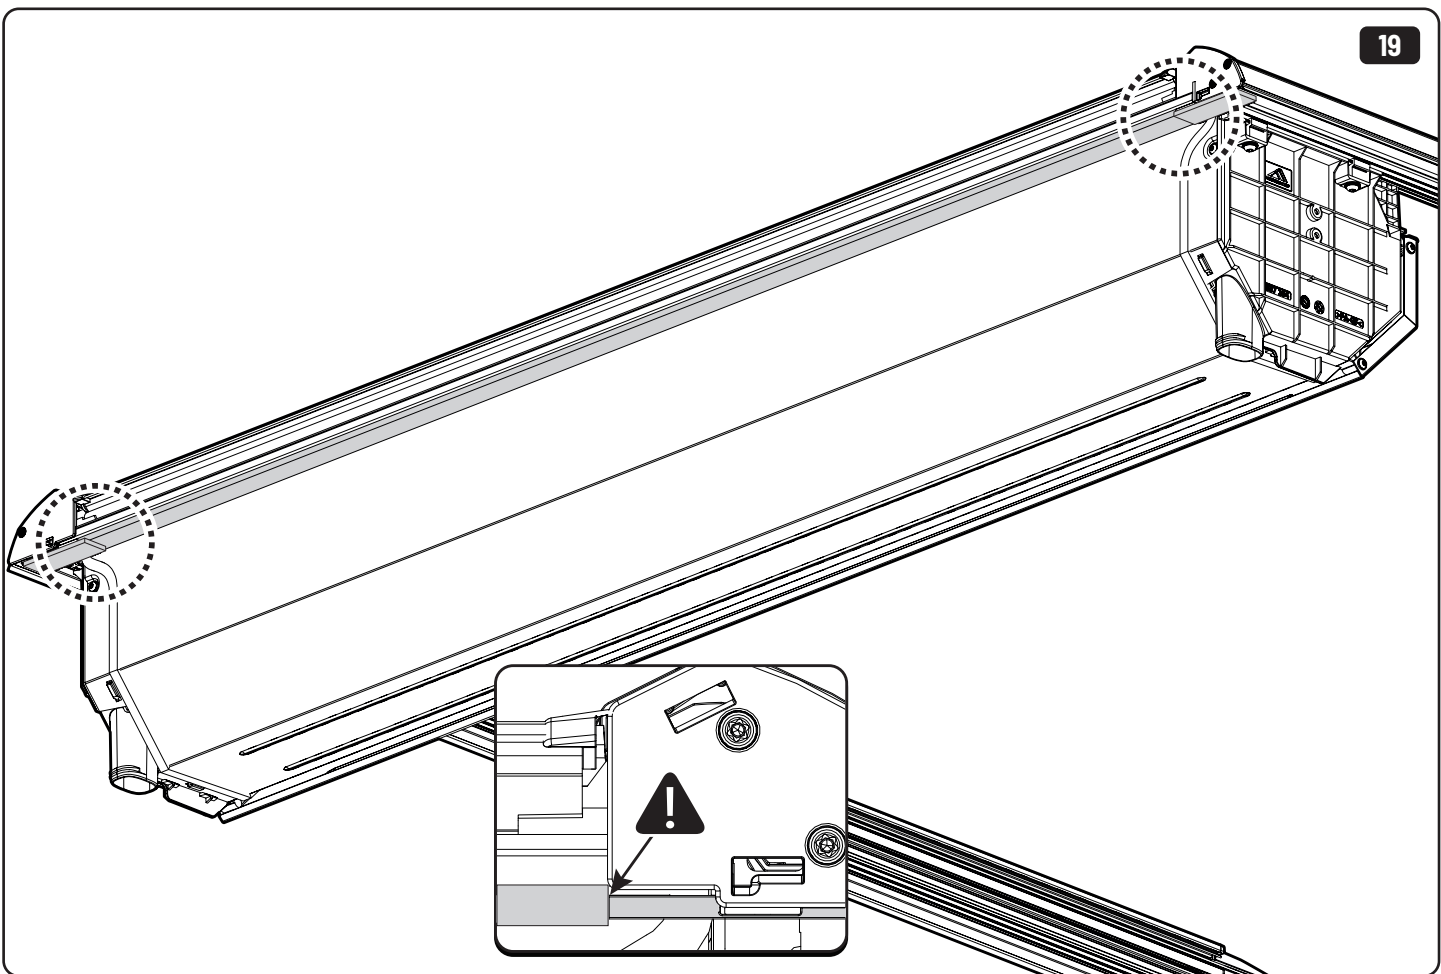

A

B

Water & sponge

2

3

1

2

Isuzu X: 680mm Y: 255mm

Ford X: 660mm Y: 220mm

Ø 3,5mm

Ø 32mm

! Rust Protection

LOCTITE 243

x2

13mm 10Nm

x4