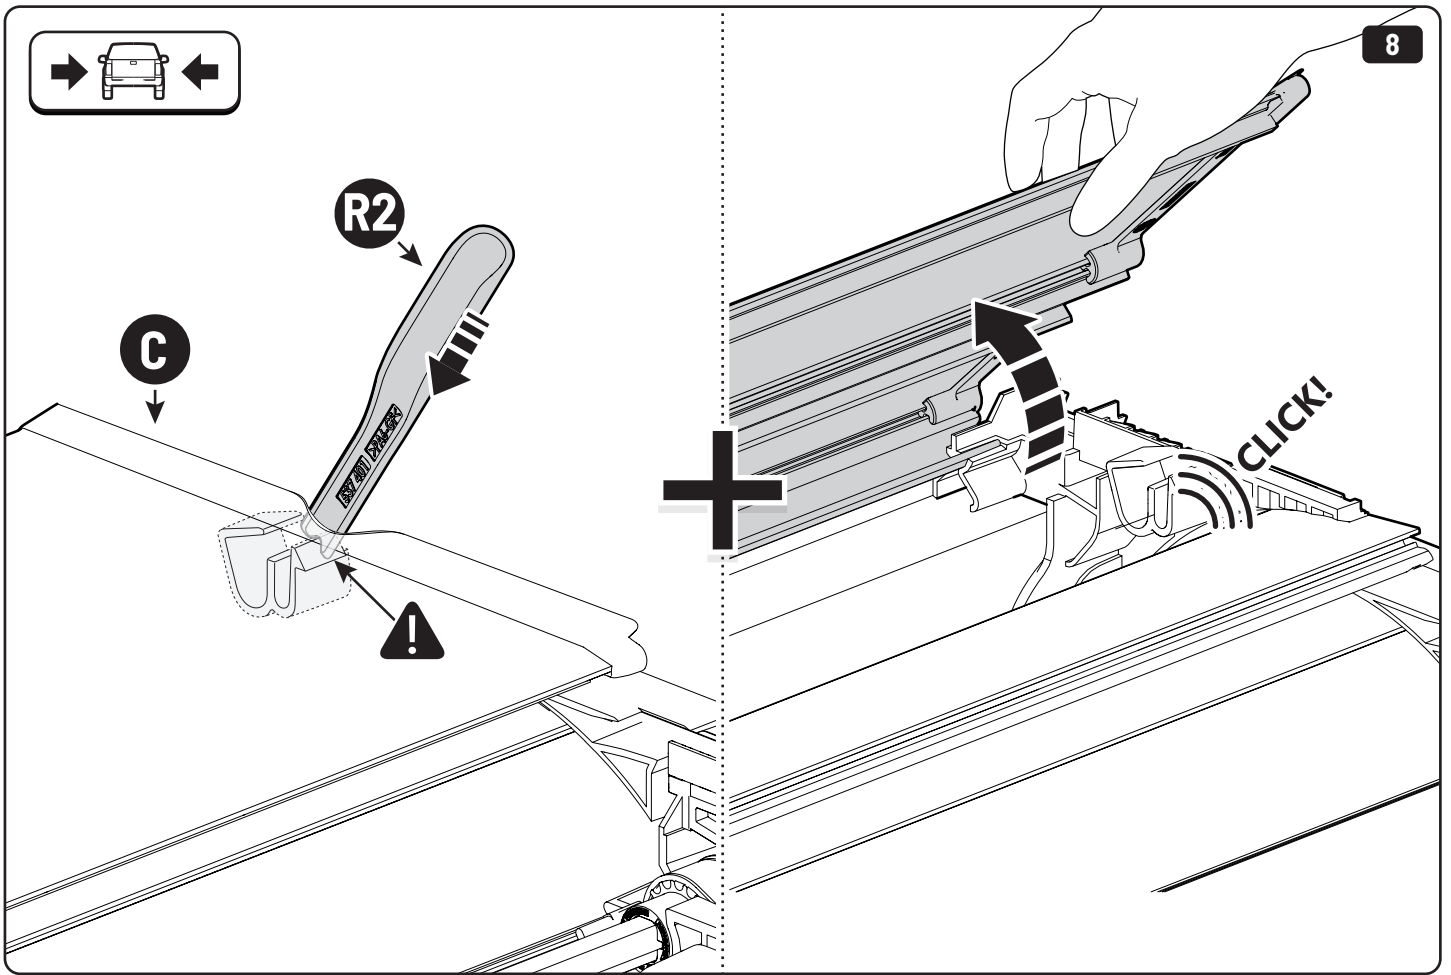

A

B

Water & sponge

2

3

1

2

Isuzu X: 680mm Y: 255mm

Ford X: 660mm Y: 220mm

Ø 3,5mm

Ø 32mm

! Rust Protection

LOCTITE 243

x2

13mm 10Nm

x4