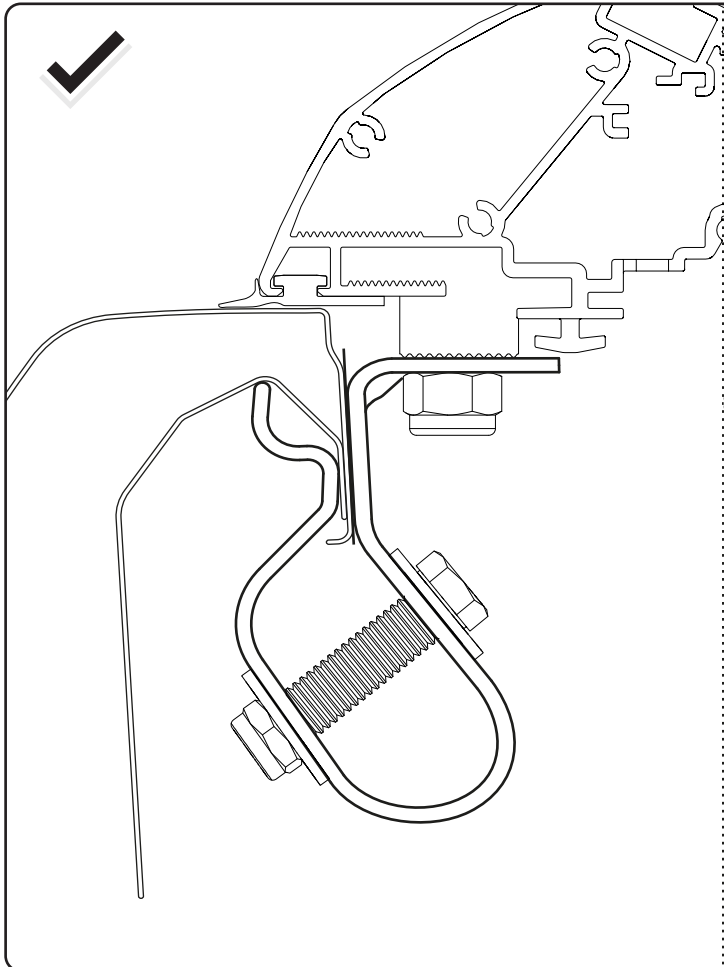

A

B

Water & sponge

2

3

1

2

Isuzu X: 680mm Y: 255mm

Ford X: 660mm Y: 220mm

Ø 3,5mm

Ø 32mm

! Rust Protection

LOCTITE 243

x2

13mm 10Nm

x4

Steps	Page	Done by
Mounting gliding rail in canister	12	
Holes for drain	16	
Width + Cross measurement	23	
Tightening the clamp screw	24-25	
Mounting drain	31	

Customer Service +45 4810 2950 (08:00 - 16:00 CET)
Support info@mountaintop.dk
Website www.mountaintop.dk
Address Pedersholmparken 10, 3600 Frederikssund, Denmark