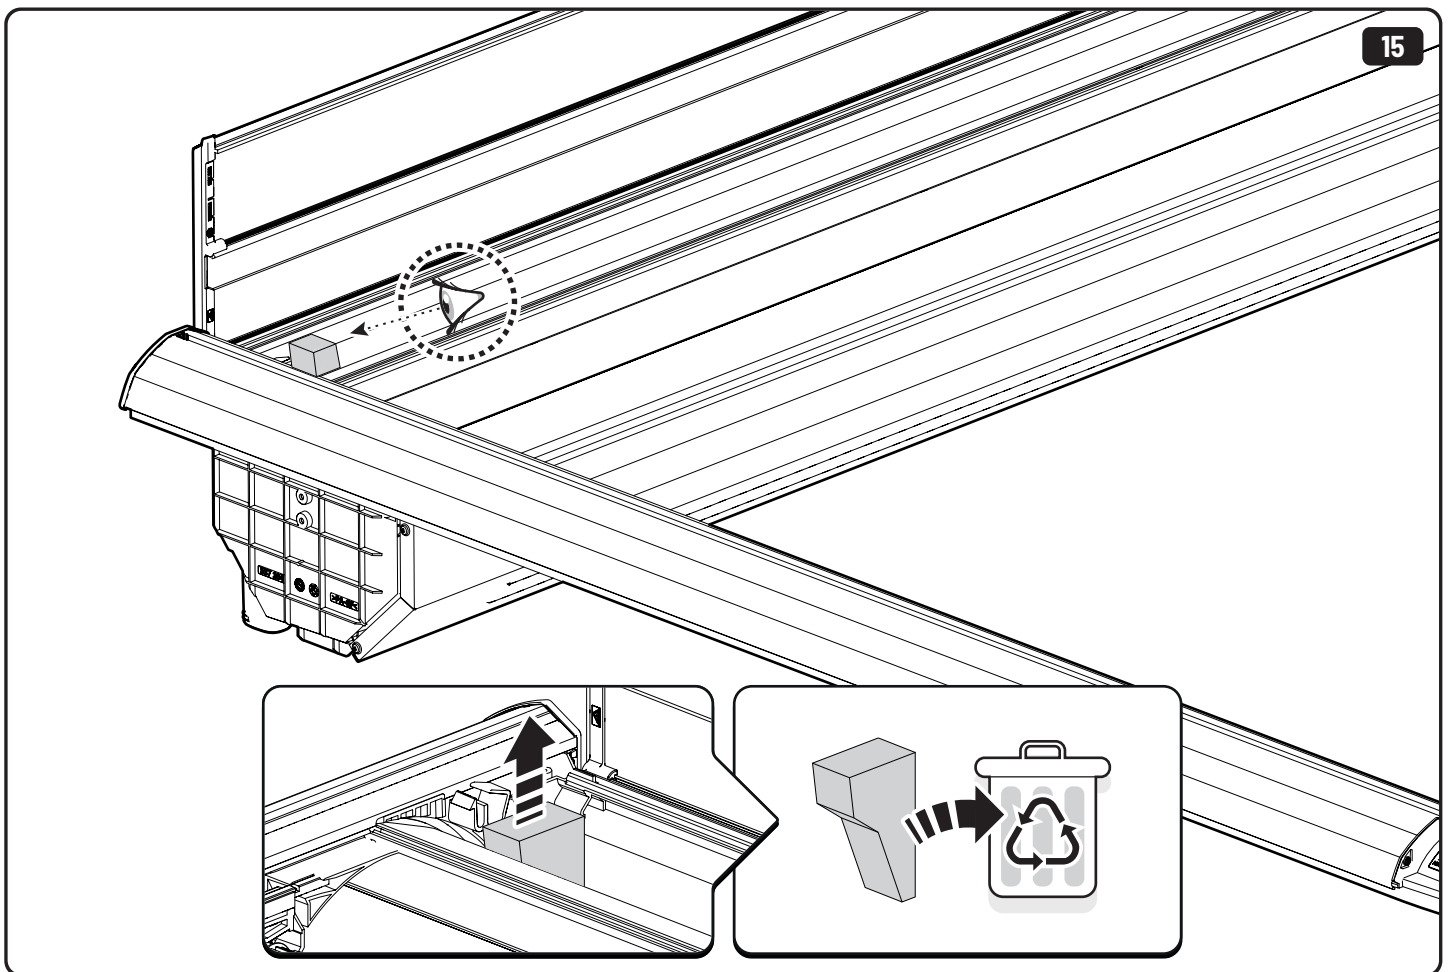

A

B

Water & sponge

2

3

1

2

Isuzu X: 680mm Y: 255mm