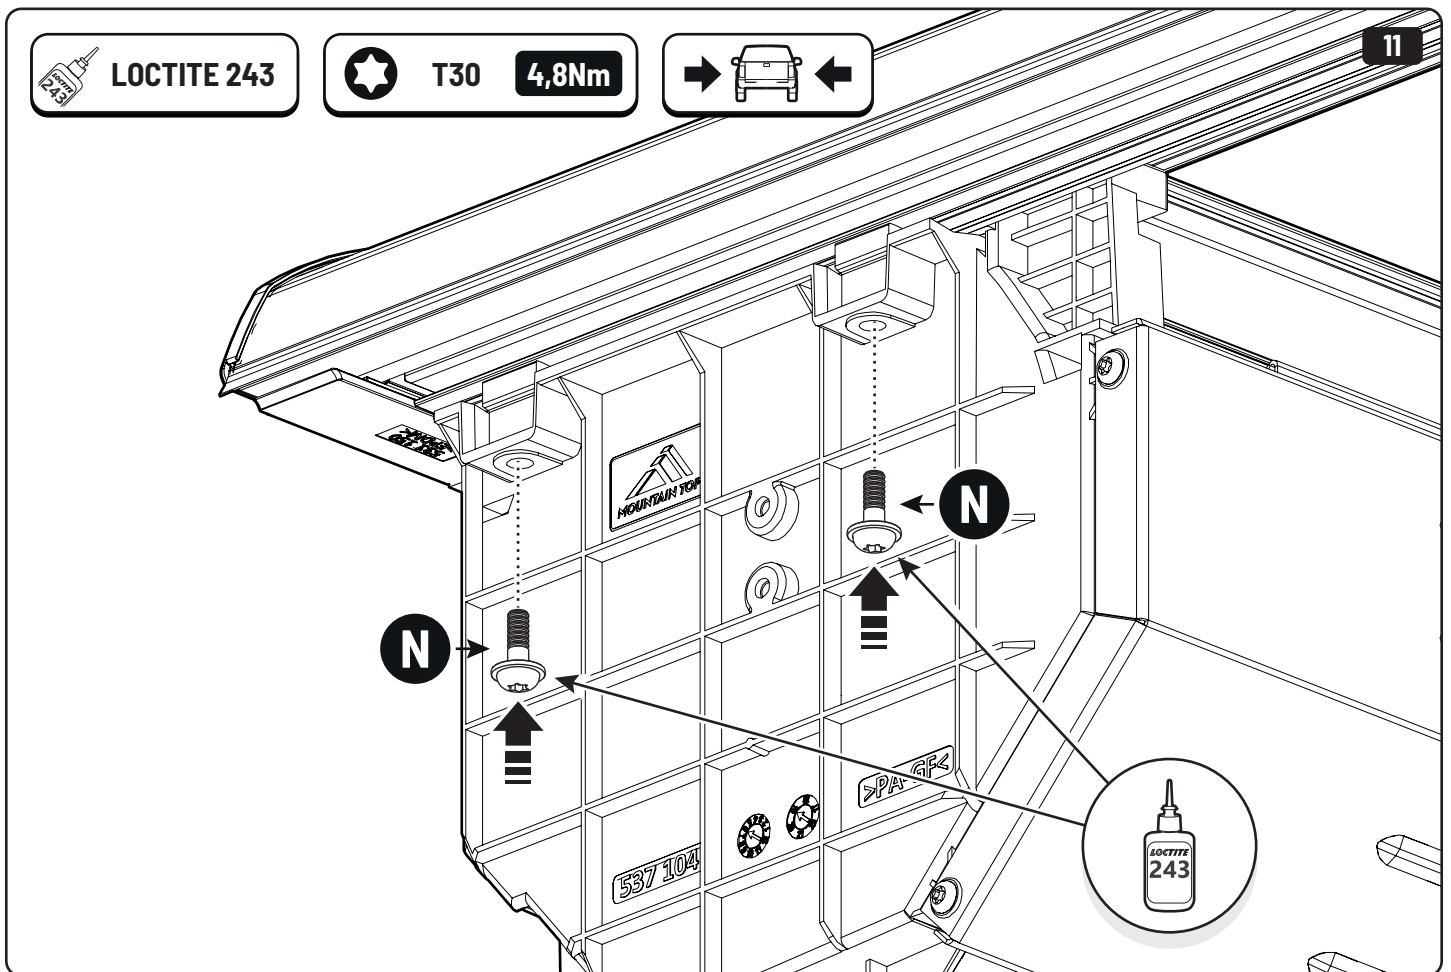

A

B

Water & sponge

2

3

1

2

Isuzu X: 680mm Y: 255mm