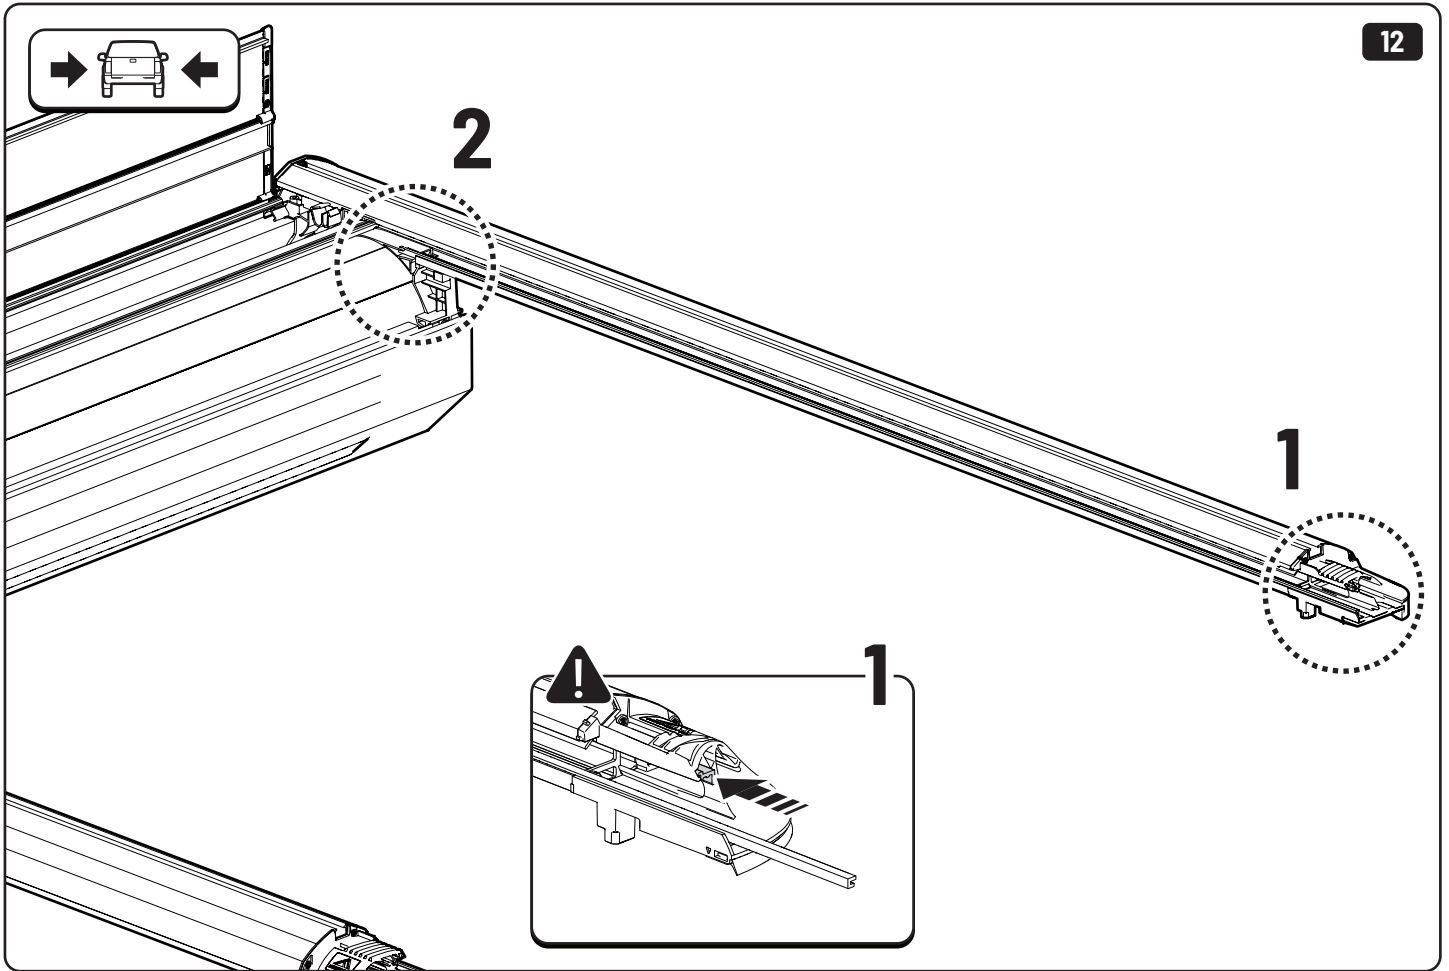

A

B

Water & sponge

2

3

1

2

Isuzu X: 680mm Y: 255mm

Ford X: 660mm Y: 220mm

Ø 3,5mm

Ø 32mm

! Rust Protection

LOCTITE 243

x2

13mm 10Nm

x4