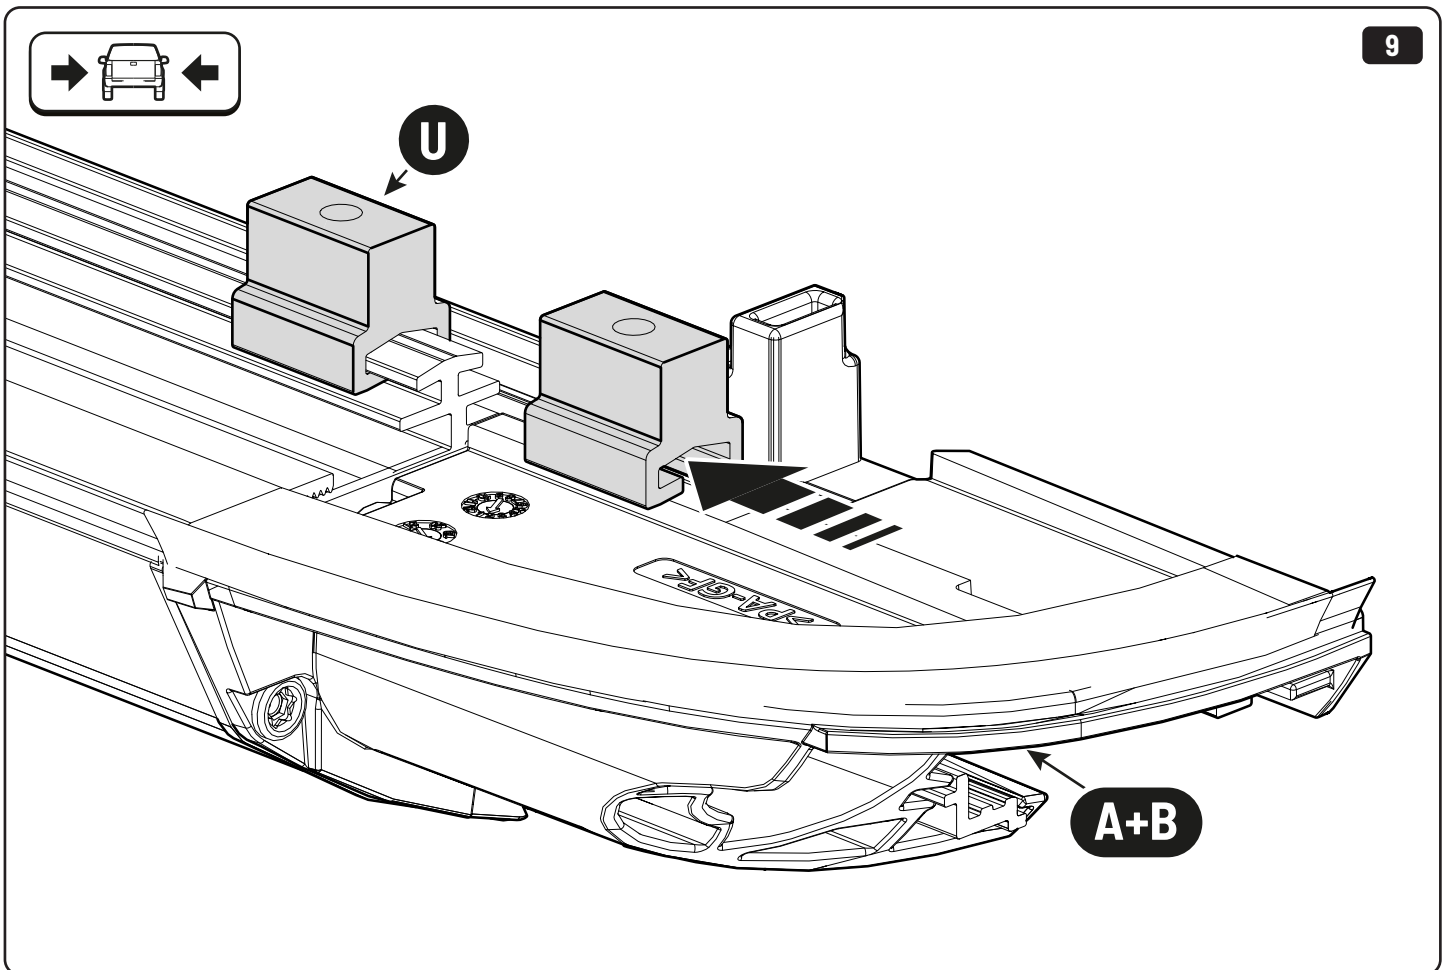

A

B

Water & sponge

2

3

1

2

Isuzu X: 680mm Y: 255mm

Ford X: 660mm Y: 220mm

Ø 3,5mm

Ø 32mm

! Rust Protection

LOCTITE 243

x2

13mm 10Nm

x4