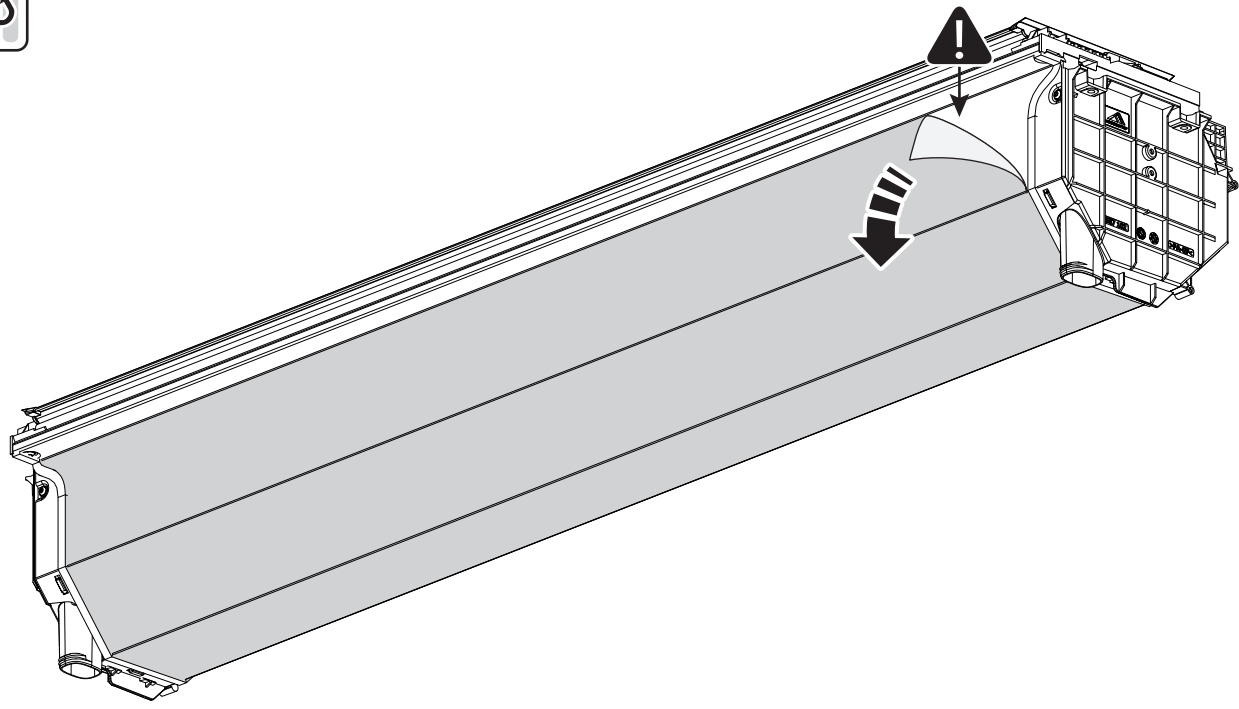

A

B

Water & sponge

2

3

1

2

Isuzu X: 680mm Y: 255mm

Ford X: 660mm Y: 220mm

Ø 3,5mm

Ø 32mm

! Rust Protection

LOCTITE 243

x2

13mm 10Nm

x4