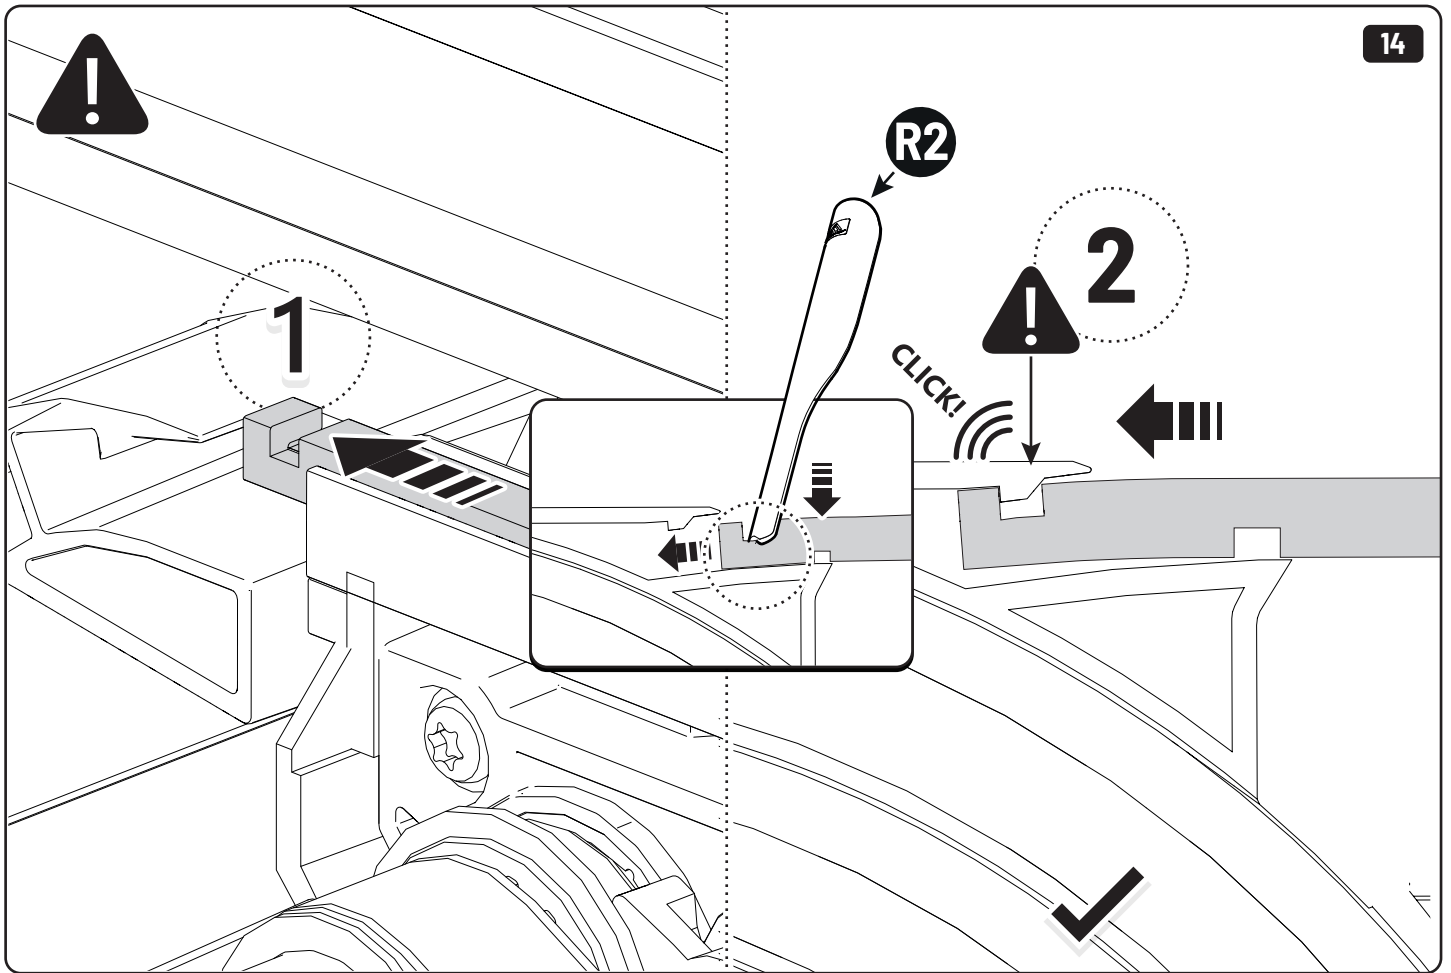

A

B

Water & sponge

2

3

1

2

Isuzu X: 680mm Y: 255mm