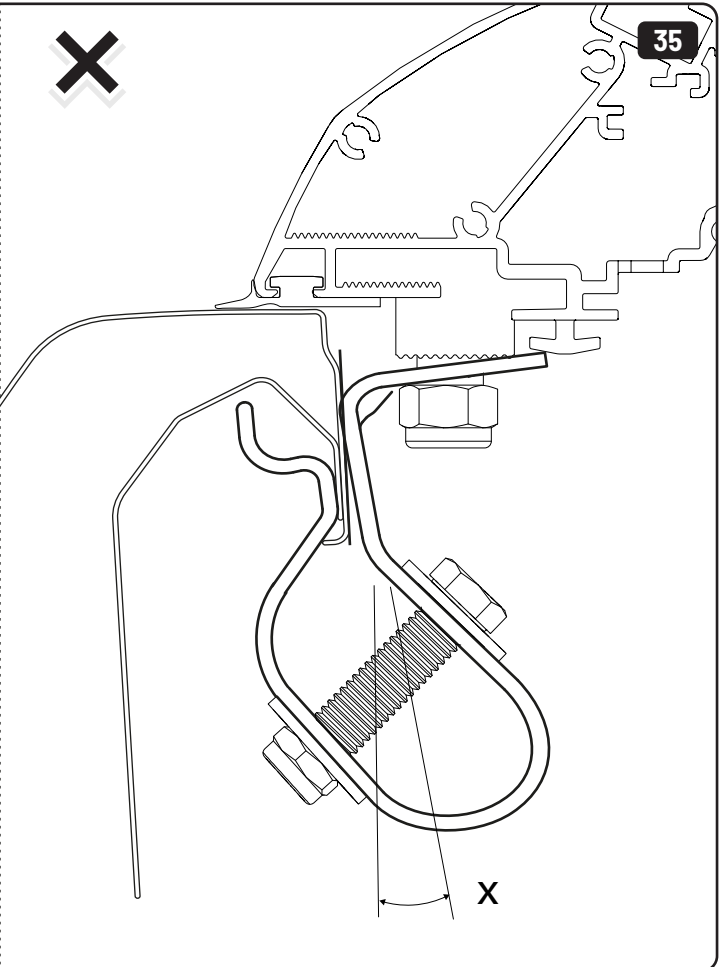

Ford X: 660mm Y: 220mm

Ø 3,5mm

Ø 32mm

! Rust Protection

LOCTITE 243

x2

13mm 10Nm

x4

Steps	Page	Done by
Mounting gliding rail in canister	12	
Holes for drain	16	
Width + Cross measurement	23	
Tightening the clamp screw	24-25	
Mounting drain	31	

Customer Service +45 4810 2950 (08:00 - 16:00 CET)
Support info@mountaintop.dk
Website www.mountaintop.dk
Address Pedersholmparken 10, 3600 Frederikssund, Denmark