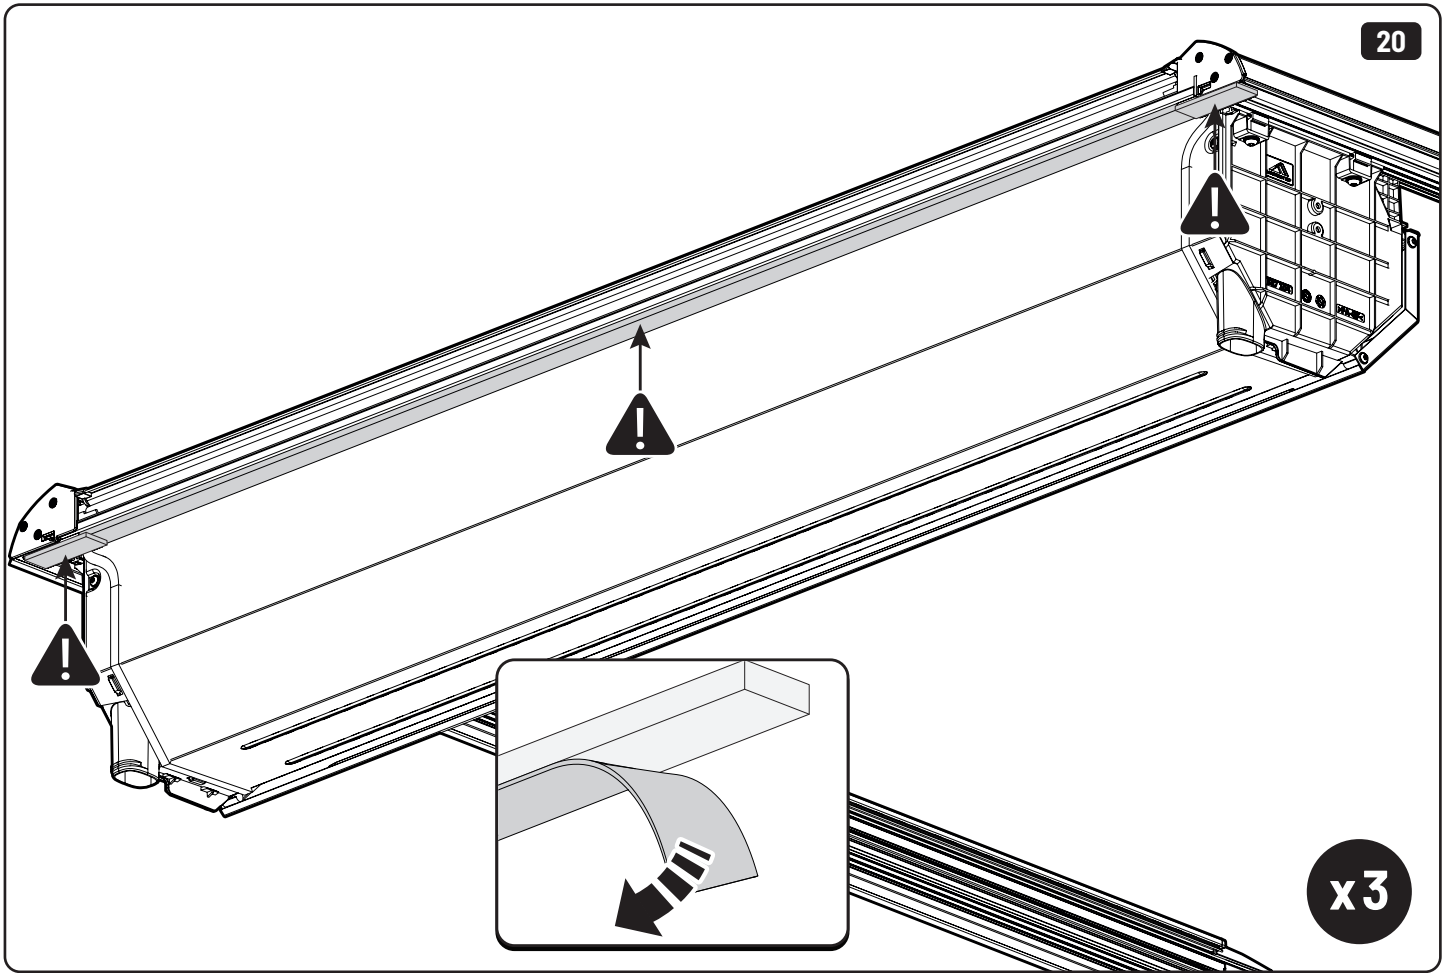

A

B

Water & sponge

2

3

1

2

Isuzu X: 680mm Y: 255mm

Ford X: 660mm Y: 220mm

Ø 3,5mm

Ø 32mm

! Rust Protection

LOCTITE 243

x2

13mm 10Nm

x4