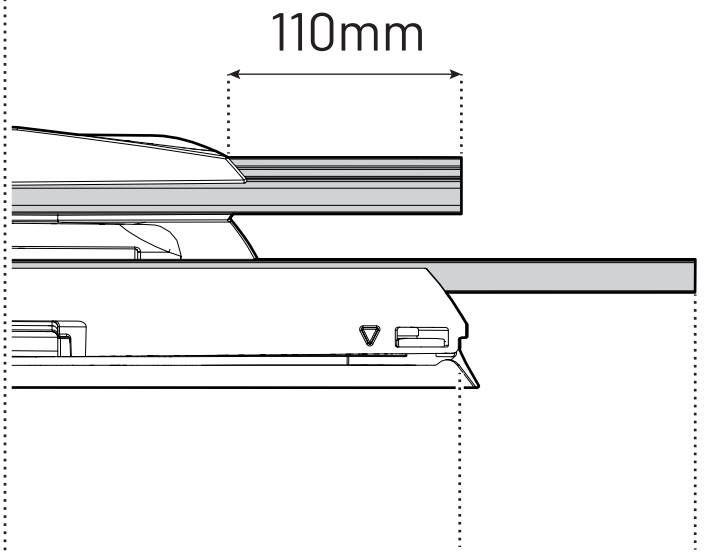

A

B

Water & sponge

2

3

1

2

Isuzu X: 680mm Y: 255mm

Ford X: 660mm Y: 220mm

Ø 3,5mm

Ø 32mm

! Rust Protection

LOCTITE 243

x2

13mm 10Nm

x4