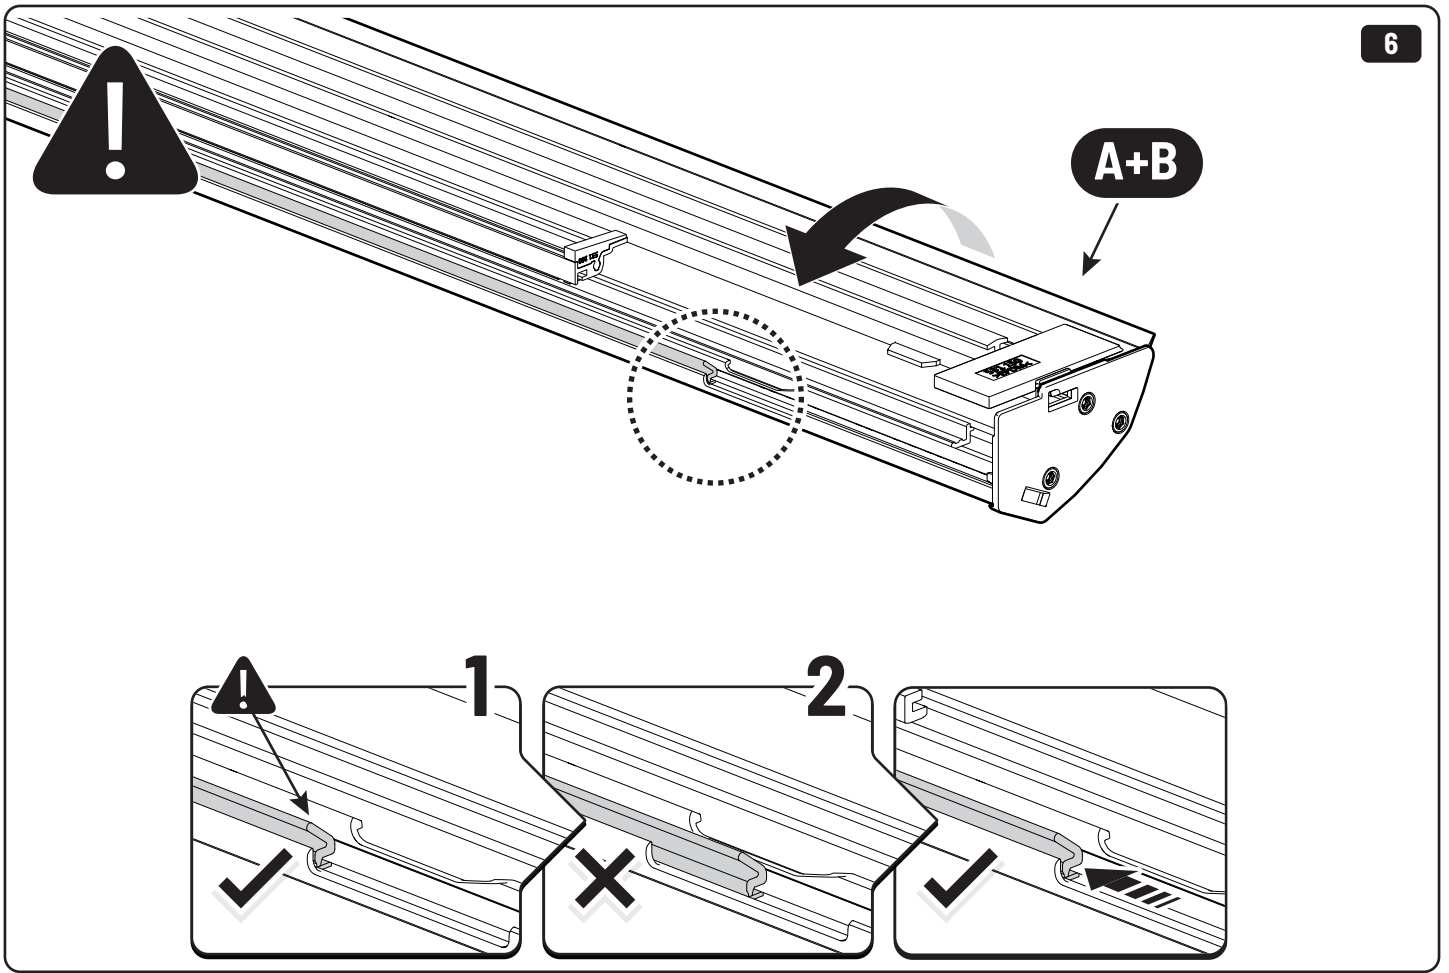

A

B

Water & sponge

2

3

1

2

Isuzu X: 680mm Y: 255mm

Ford X: 660mm Y: 220mm

Ø 3,5mm

Ø 32mm

! Rust Protection

LOCTITE 243

x2

13mm 10Nm

x4