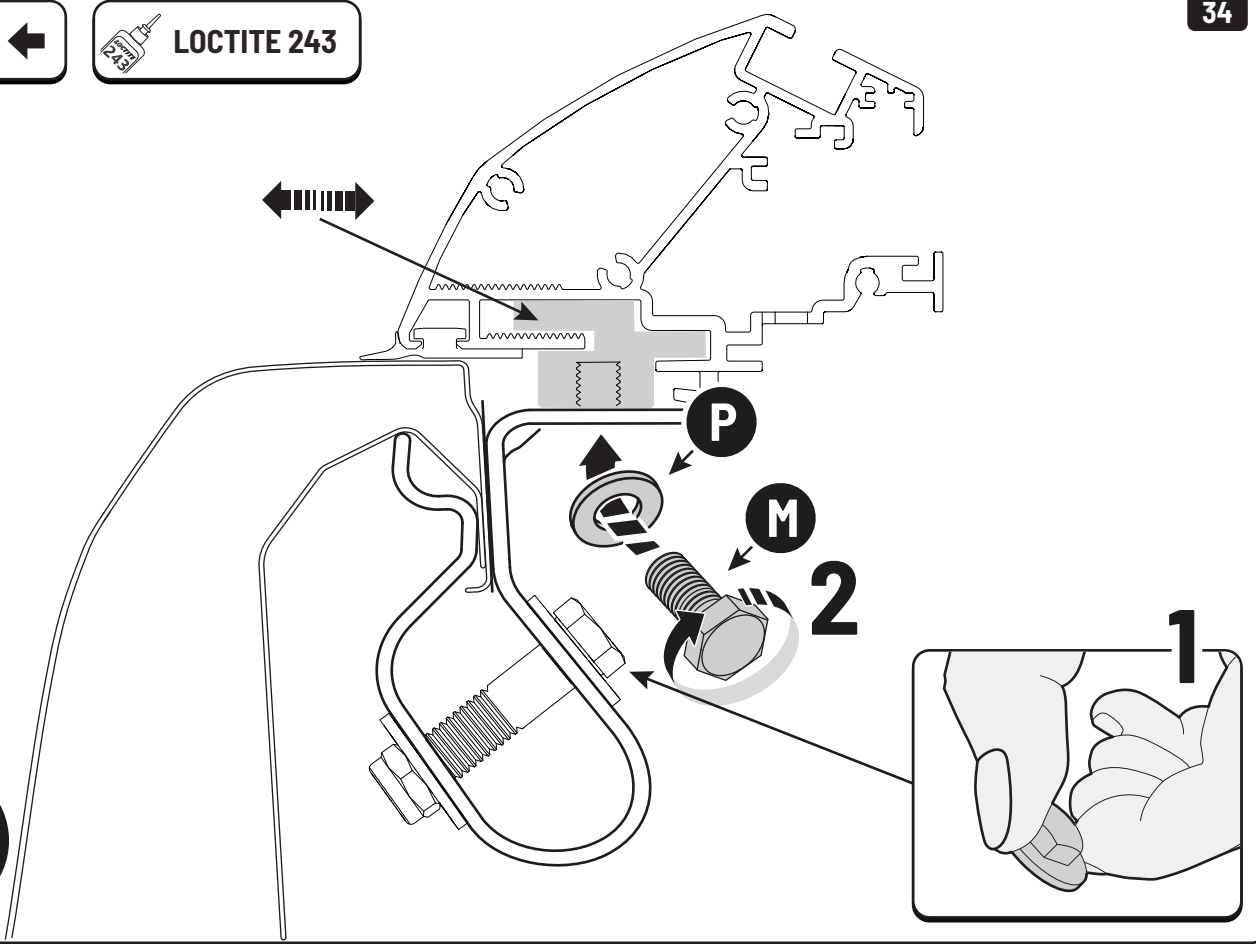

A

B

Water & sponge

2

3

1

2

Isuzu X: 680mm Y: 255mm

Ford X: 660mm Y: 220mm

Ø 3,5mm

Ø 32mm

! Rust Protection

LOCTITE 243

x2

13mm 10Nm

x4

Steps	Page	Done by
Mounting gliding rail in canister	12	
Holes for drain	16	
Width + Cross measurement	23	
Tightening the clamp screw	24-25	
Mounting drain	31	

Customer Service +45 4810 2950 (08:00 - 16:00 CET)
Support info@mountaintop.dk
Website www.mountaintop.dk
Address Pedersholmparken 10, 3600 Frederikssund, Denmark