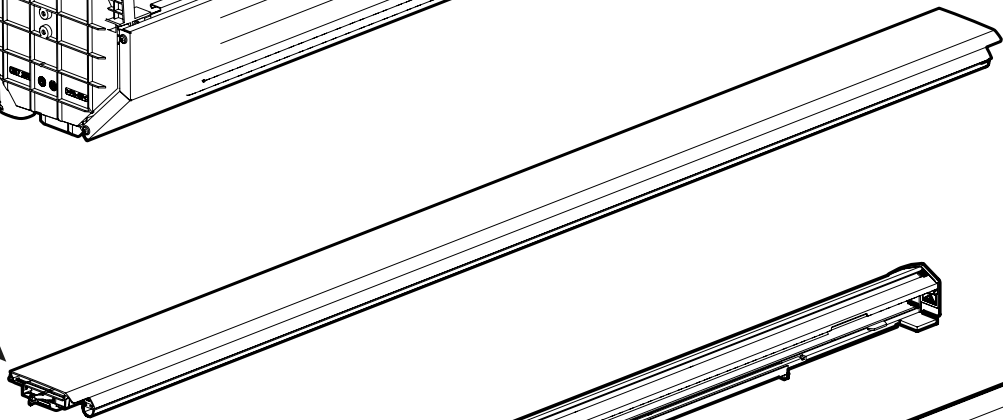

A

B

Water & sponge

2

3

1

2

Isuzu X: 680mm Y: 255mm