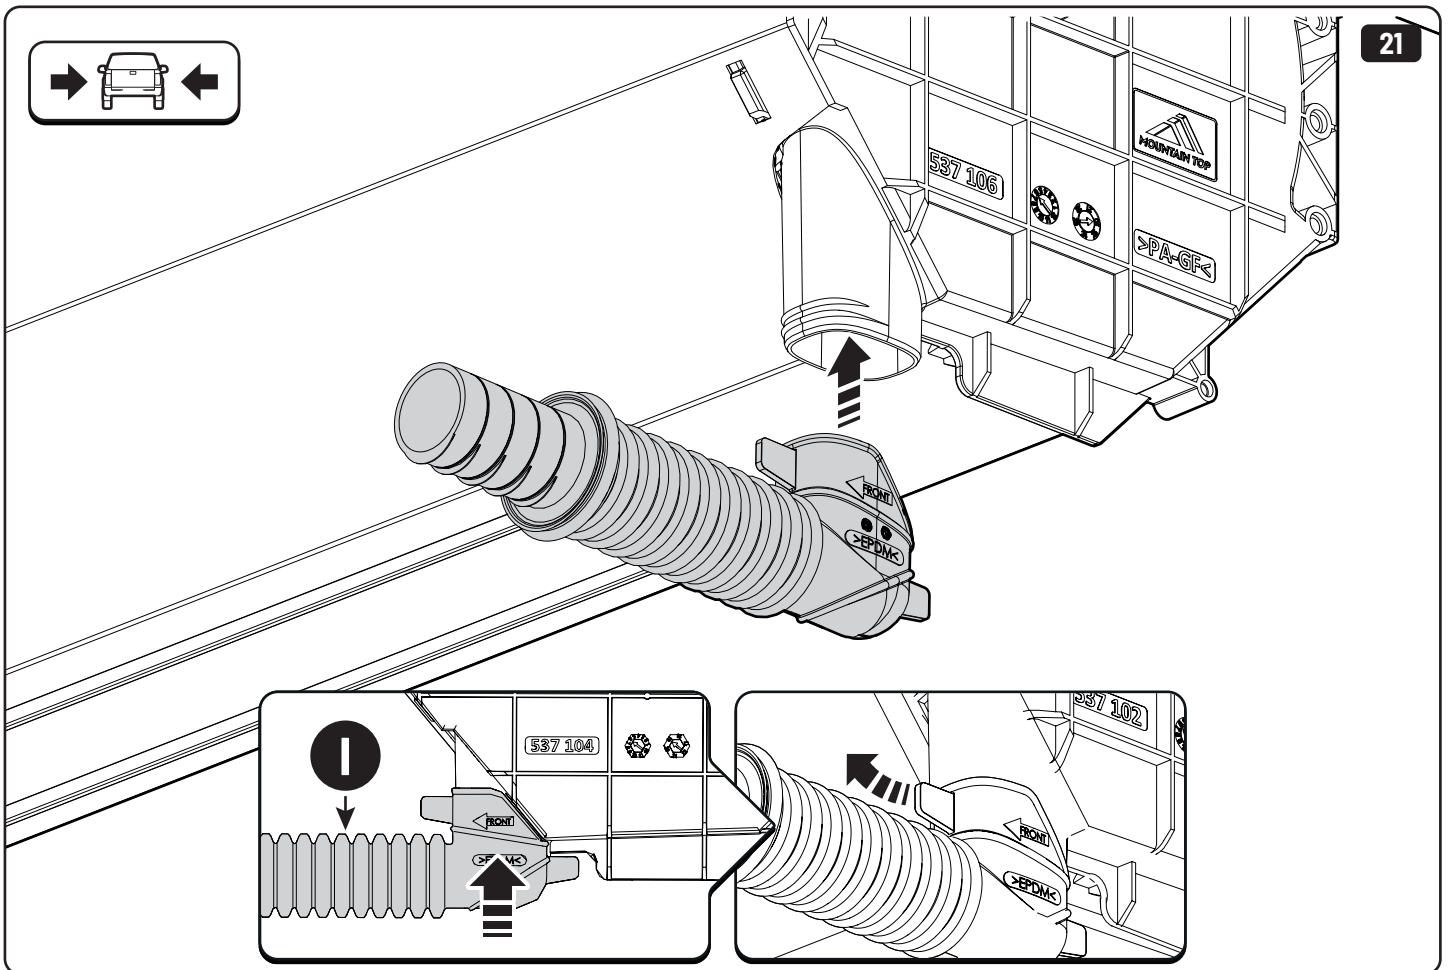

A

B

Water & sponge

2

3

1

2

Isuzu X: 680mm Y: 255mm