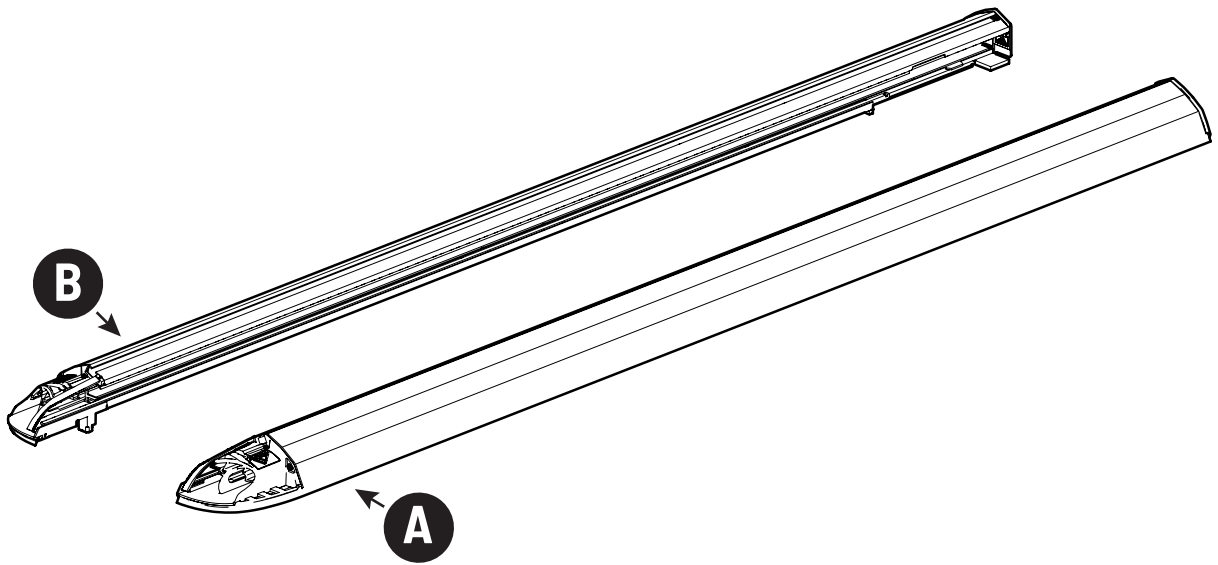

A

B

Water & sponge

2

3

1

2

Isuzu X: 680mm Y: 255mm

Ford X: 660mm Y: 220mm

Ø 3,5mm

Ø 32mm

! Rust Protection

LOCTITE 243

x2

13mm 10Nm

x4