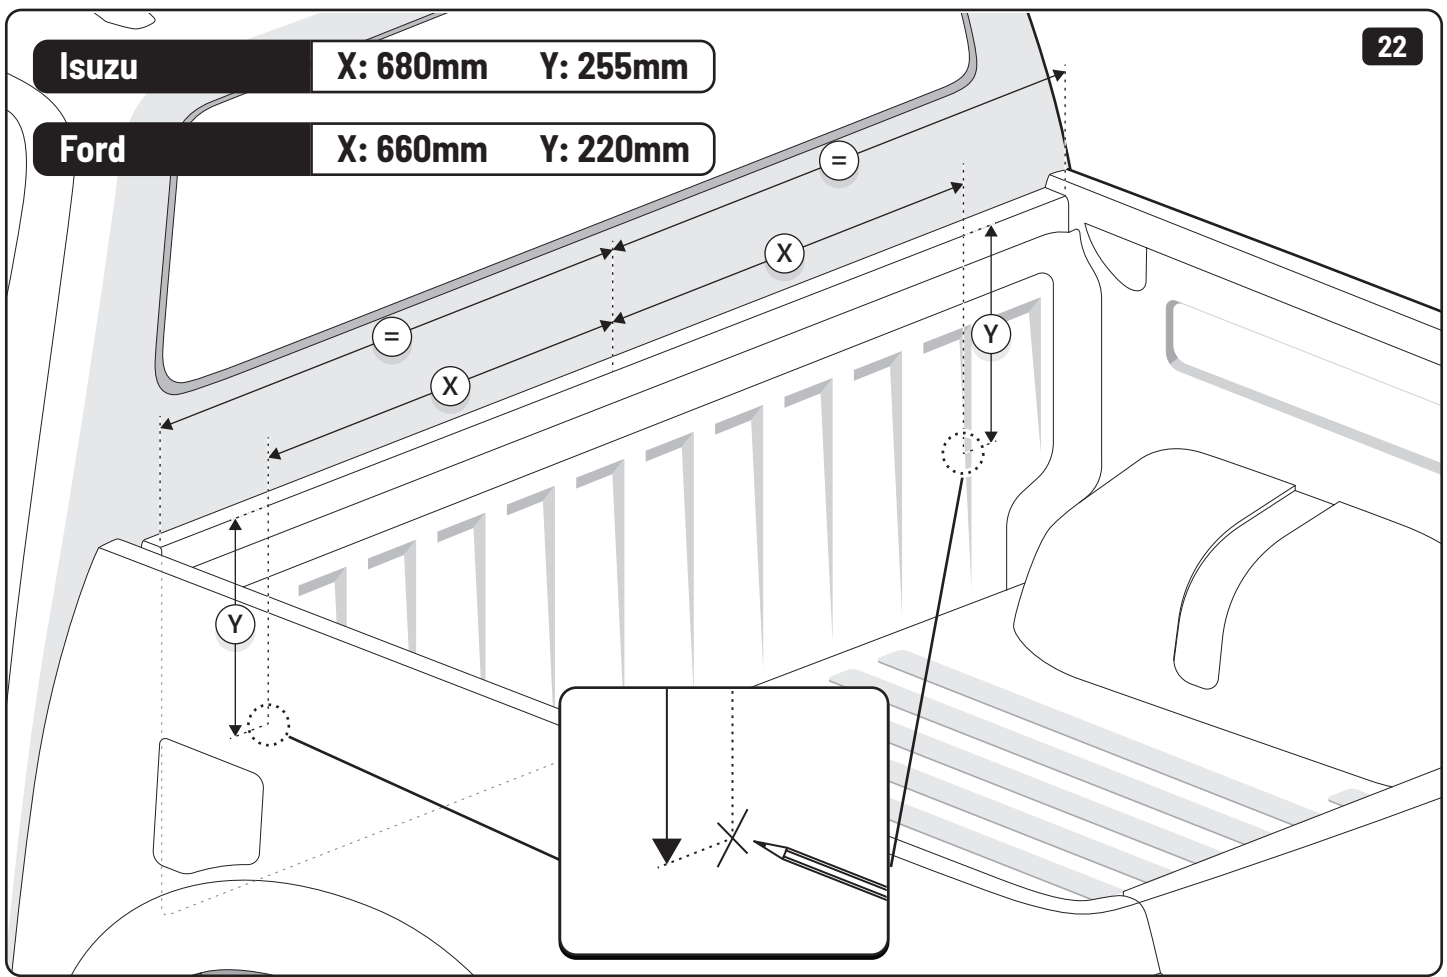

A

B

Water & sponge

2

3

1

2

Isuzu X: 680mm Y: 255mm

Ford X: 660mm Y: 220mm

Ø 3,5mm

Ø 32mm

! Rust Protection

LOCTITE 243

x2

13mm 10Nm

x4