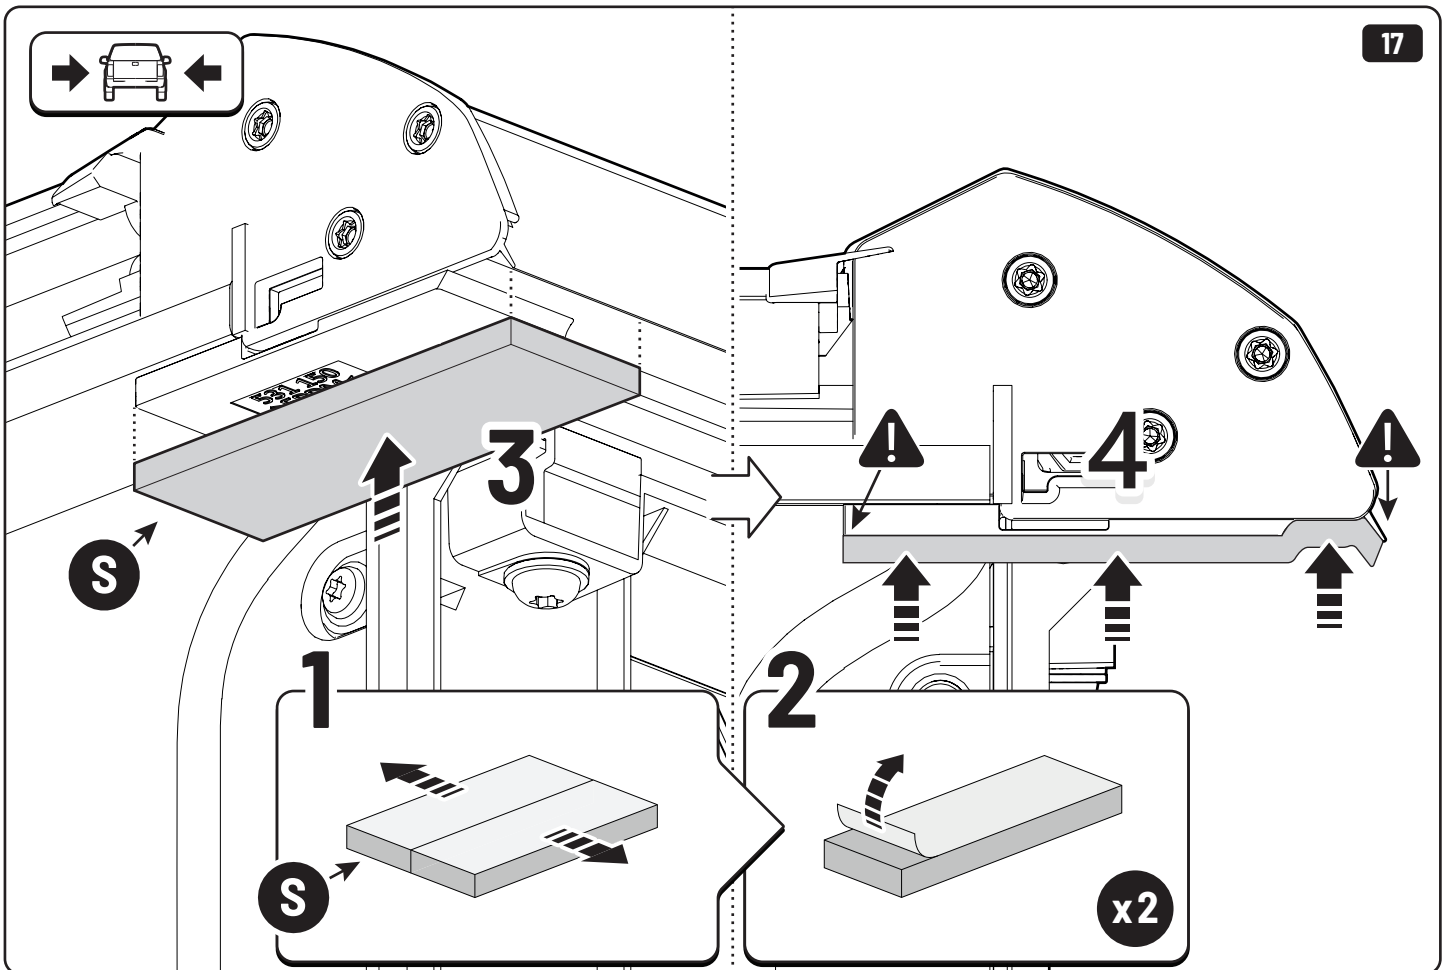

A

B

Water & sponge

2

3

1

2

Isuzu X: 680mm Y: 255mm

Ford X: 660mm Y: 220mm

Ø 3,5mm

Ø 32mm

! Rust Protection

LOCTITE 243

x2

13mm 10Nm

x4