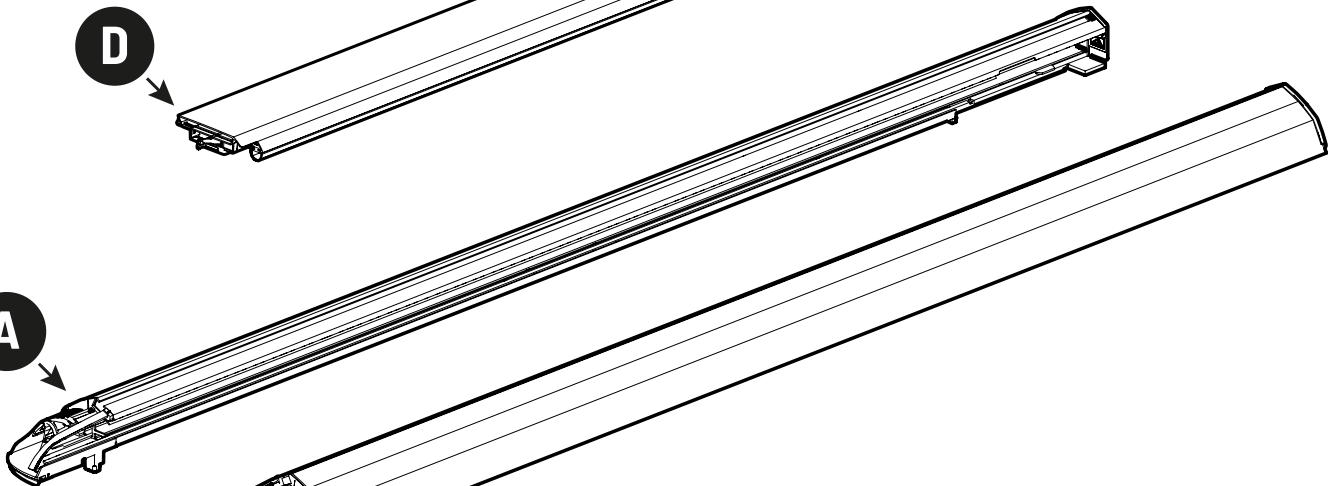

A

B

Water & sponge

2

3

1

2

Isuzu X: 680mm Y: 255mm

Ford X: 660mm Y: 220mm

Ø 3,5mm

Ø 32mm

! Rust Protection

LOCTITE 243

x2

13mm 10Nm

x4