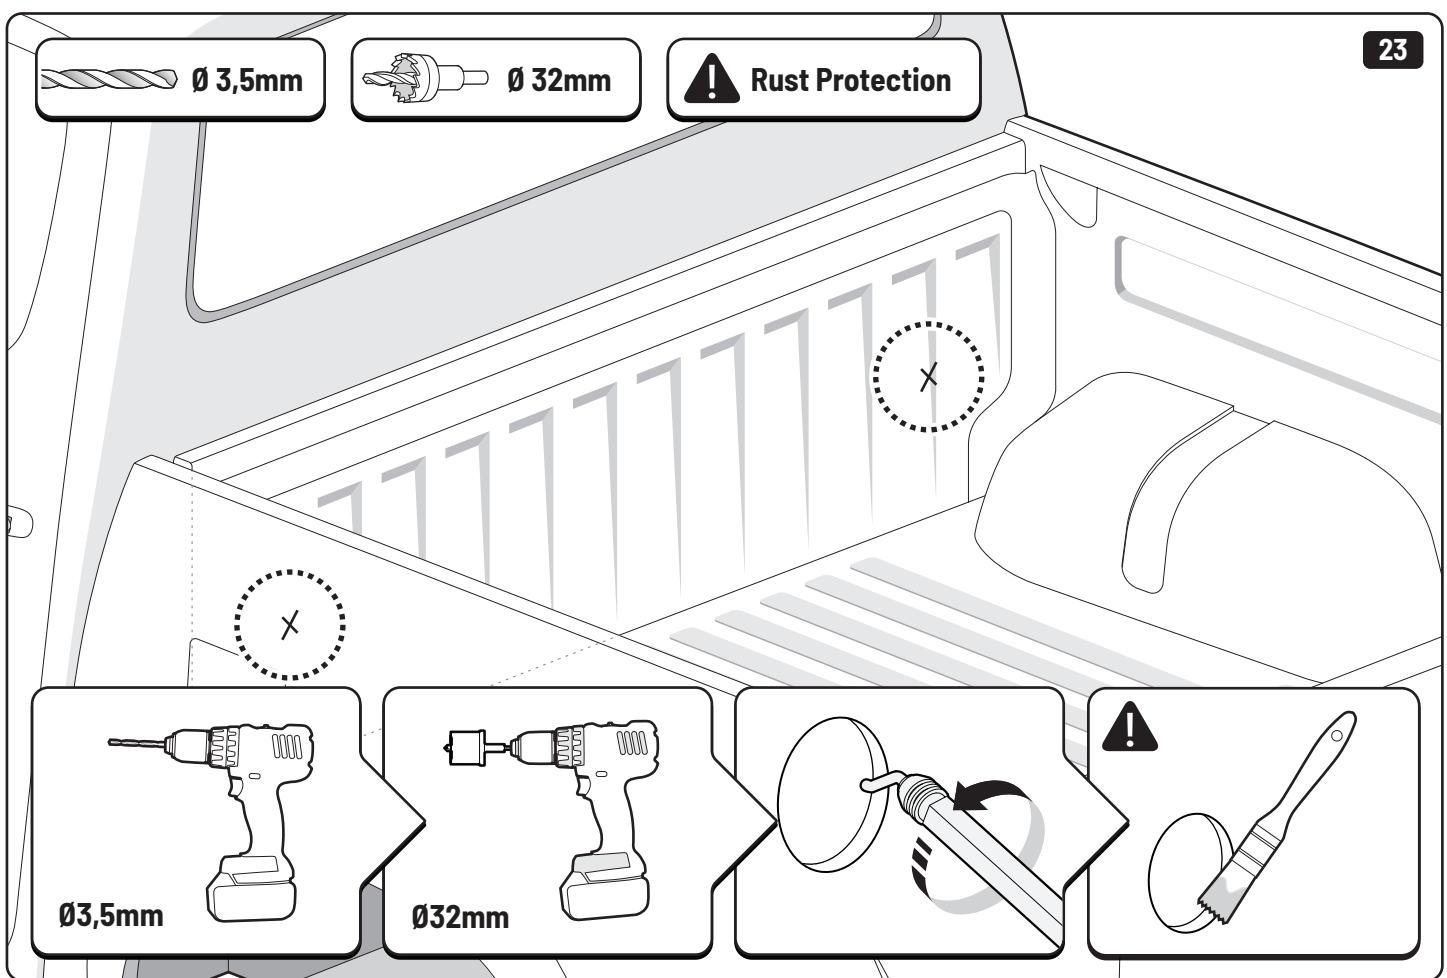

Ø 3,5mm

Ø 32mm

! Rust Protection