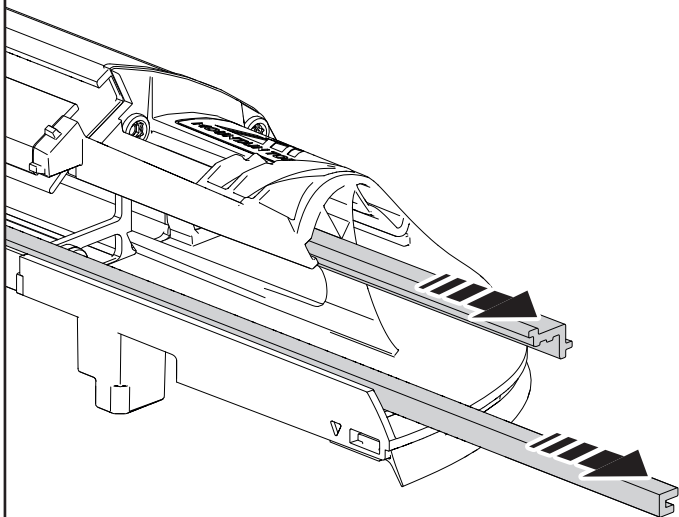

A

B

Water & sponge

2

3

1

2

Isuzu X: 680mm Y: 255mm

Ford X: 660mm Y: 220mm

Ø 3,5mm

Ø 32mm

! Rust Protection

LOCTITE 243

x2

13mm 10Nm

x4