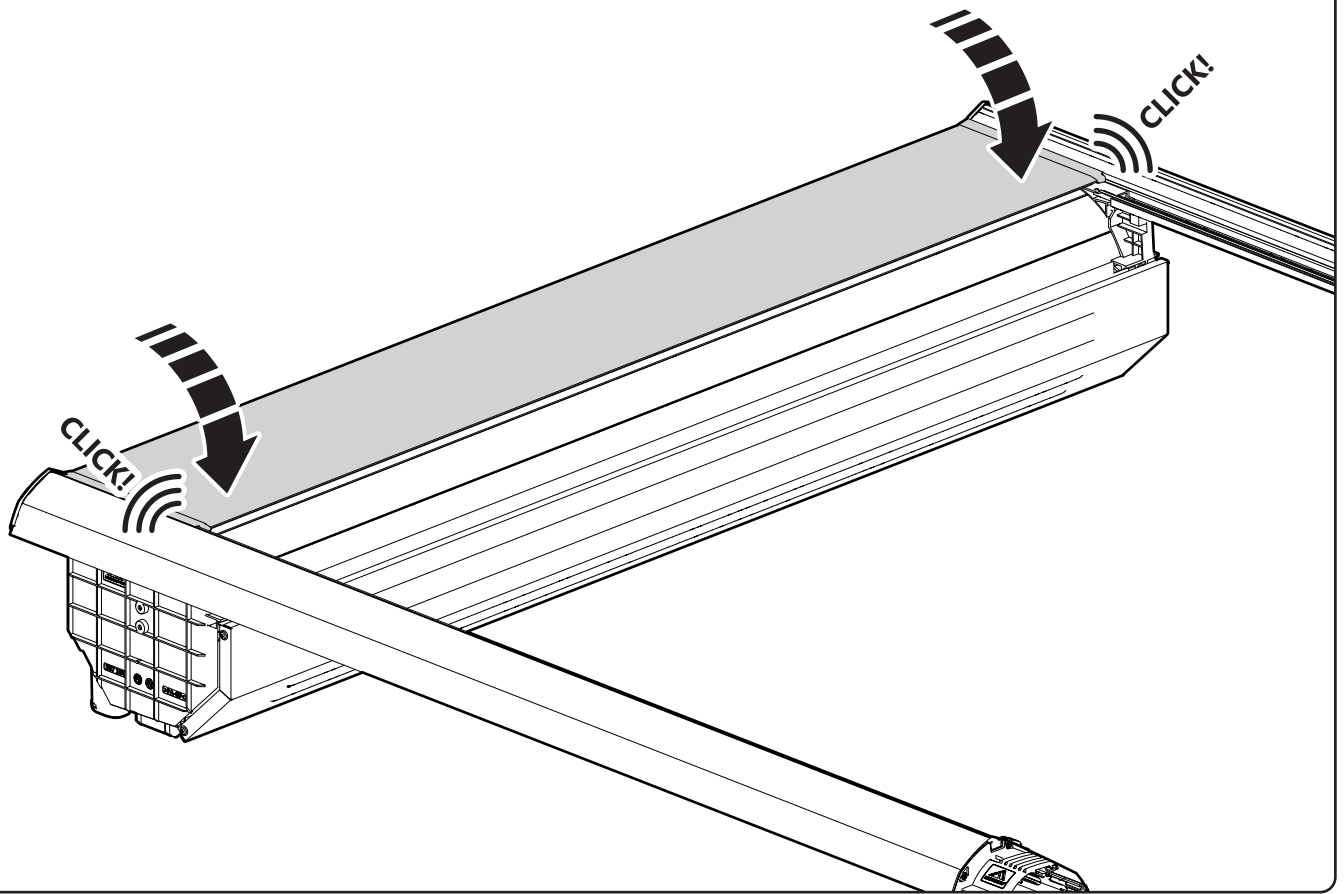

A

B

Water & sponge

2

3

1

2

Isuzu X: 680mm Y: 255mm