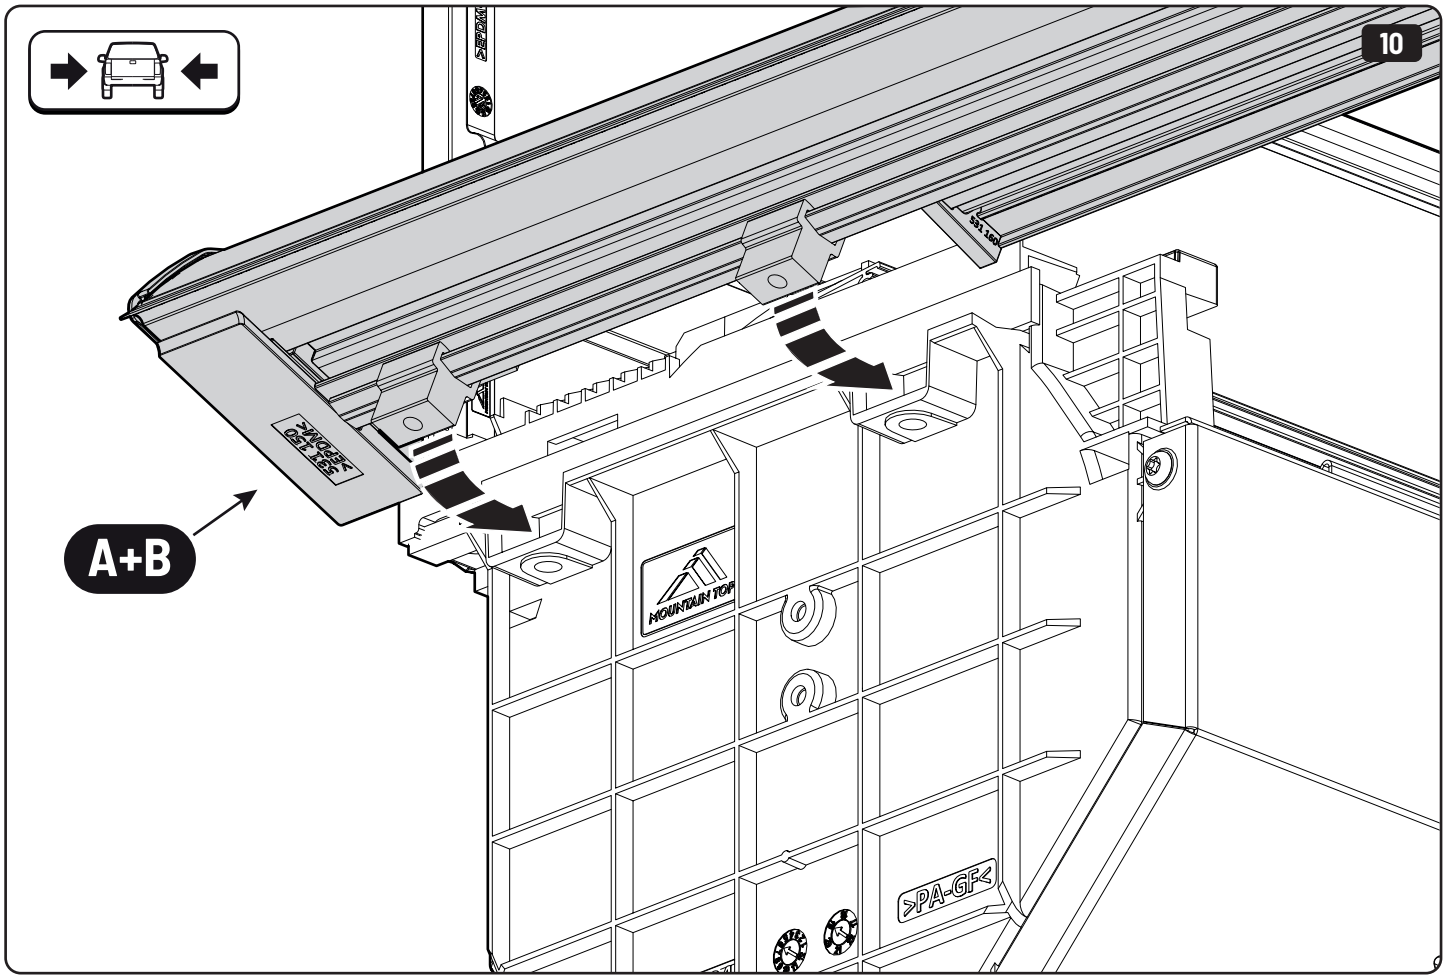

A

B

Water & sponge

2

3

1

2

Isuzu X: 680mm Y: 255mm