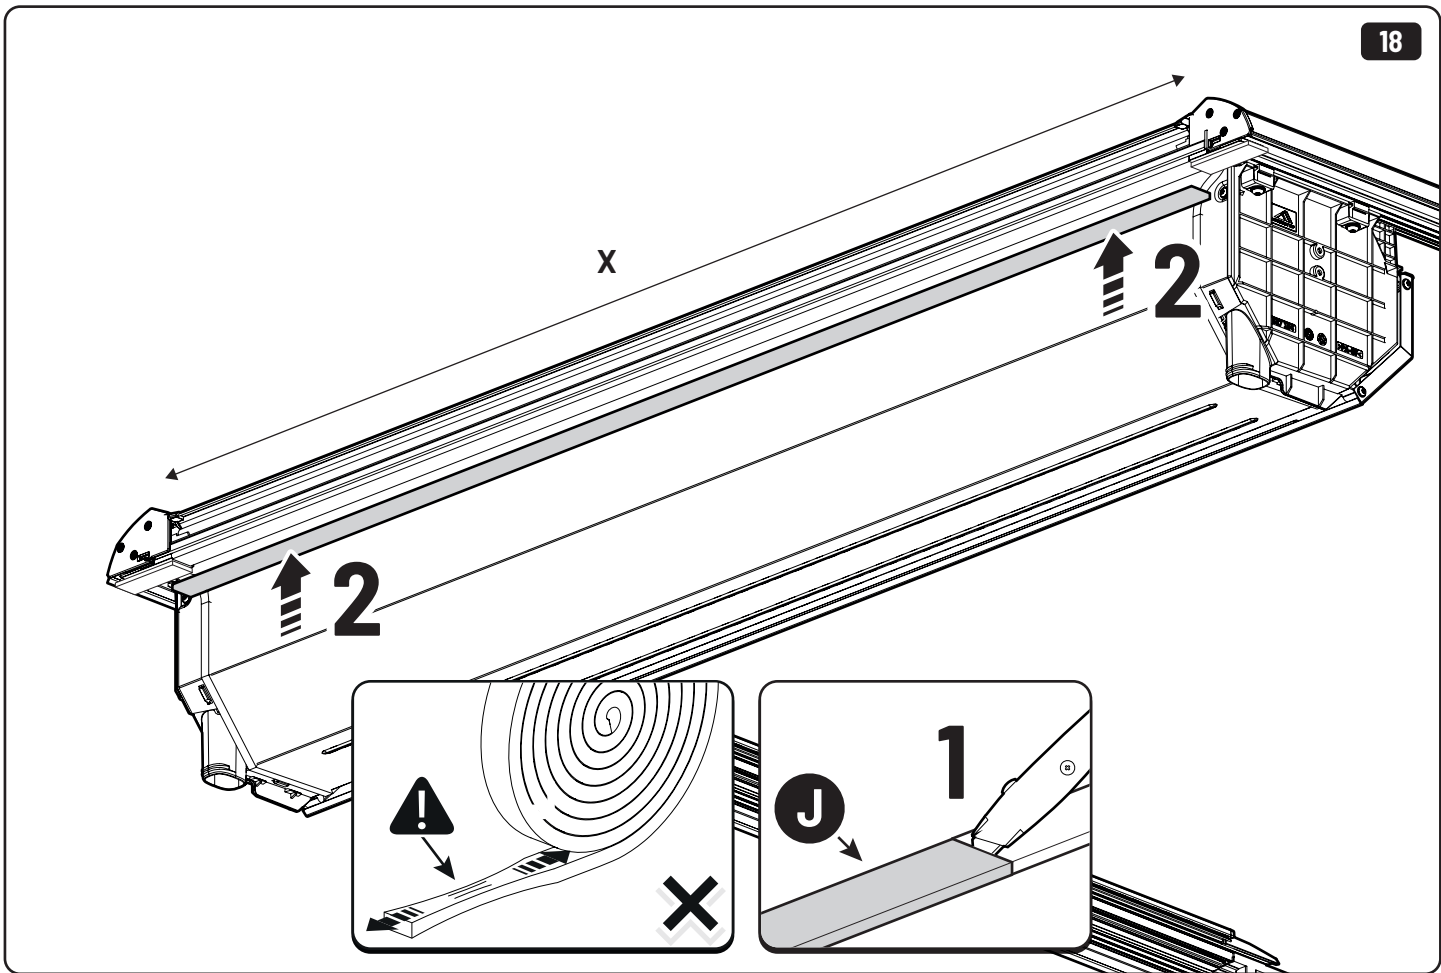

A

B

Water & sponge

2

3

1

2

Isuzu X: 680mm Y: 255mm

Ford X: 660mm Y: 220mm

Ø 3,5mm

Ø 32mm

! Rust Protection

LOCTITE 243

x2

13mm 10Nm

x4