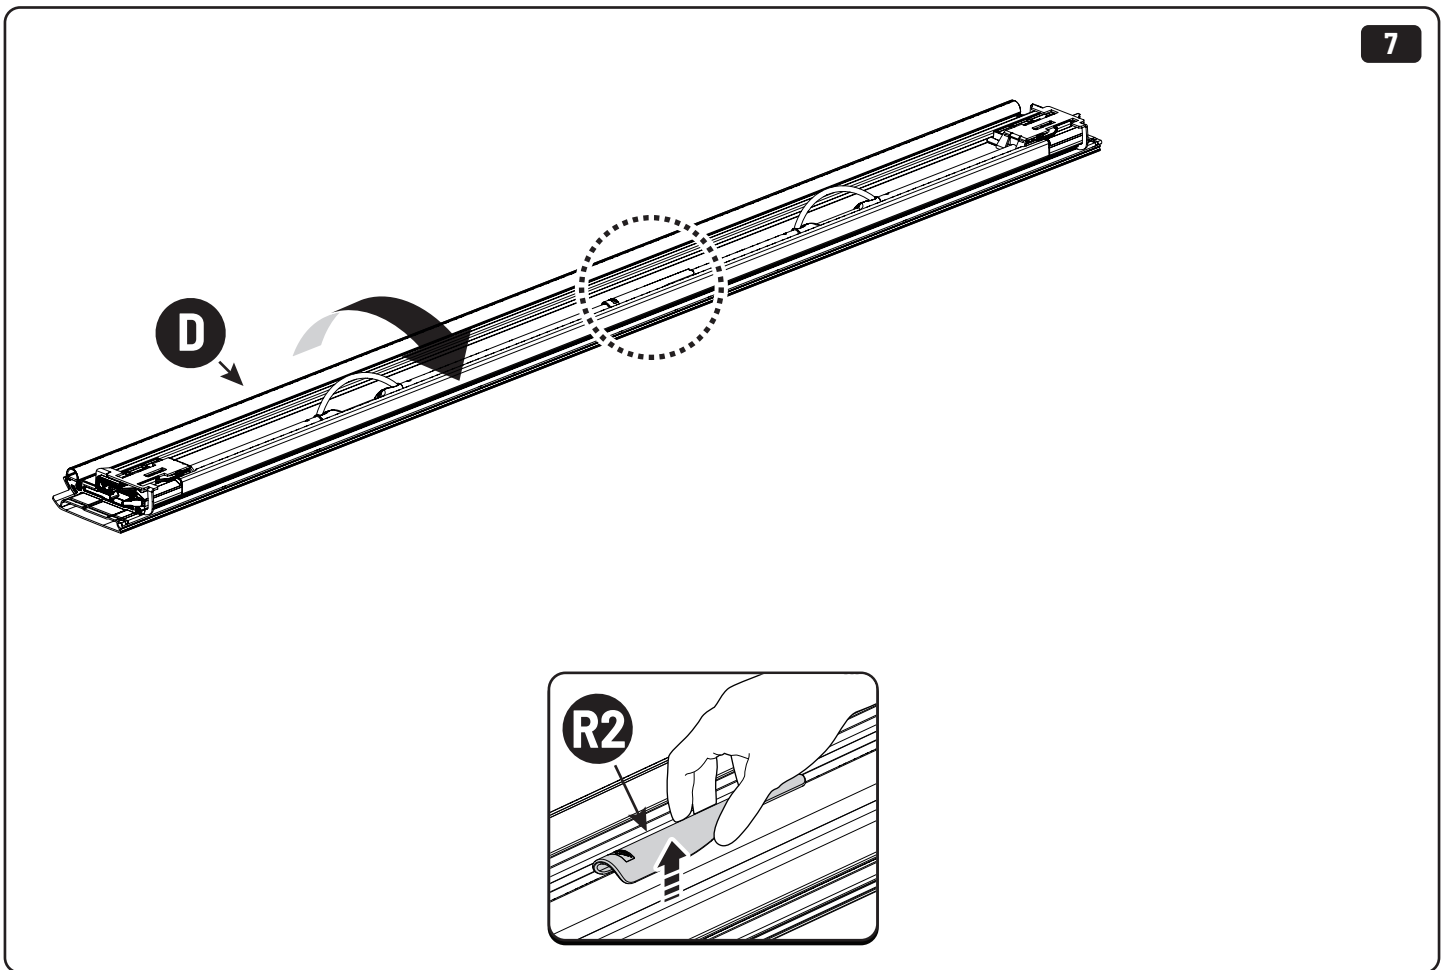

A

B

Water & sponge

2

3

1

2

Isuzu X: 680mm Y: 255mm

Ford X: 660mm Y: 220mm

Ø 3,5mm

Ø 32mm

! Rust Protection

LOCTITE 243

x2

13mm 10Nm

x4