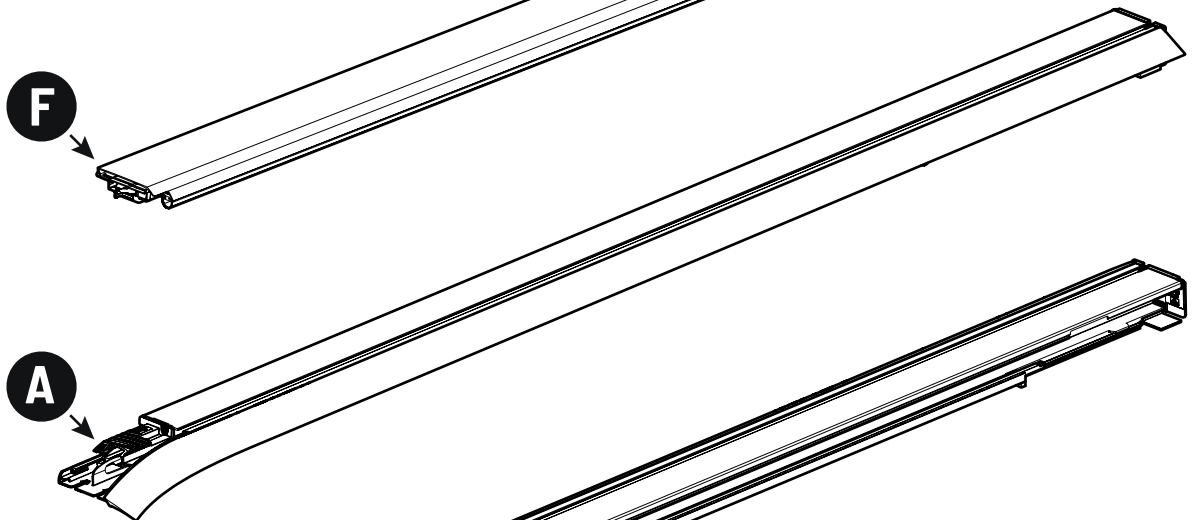

Ø3.5MM
Ø2.4MM

1 - 25 Nm

10mm
T20
T30

Rust protection
Rostschutzmittel
Anti-rouille
Anti roest

Applying rust protection

Ø32 + Ø18 MM

2

3