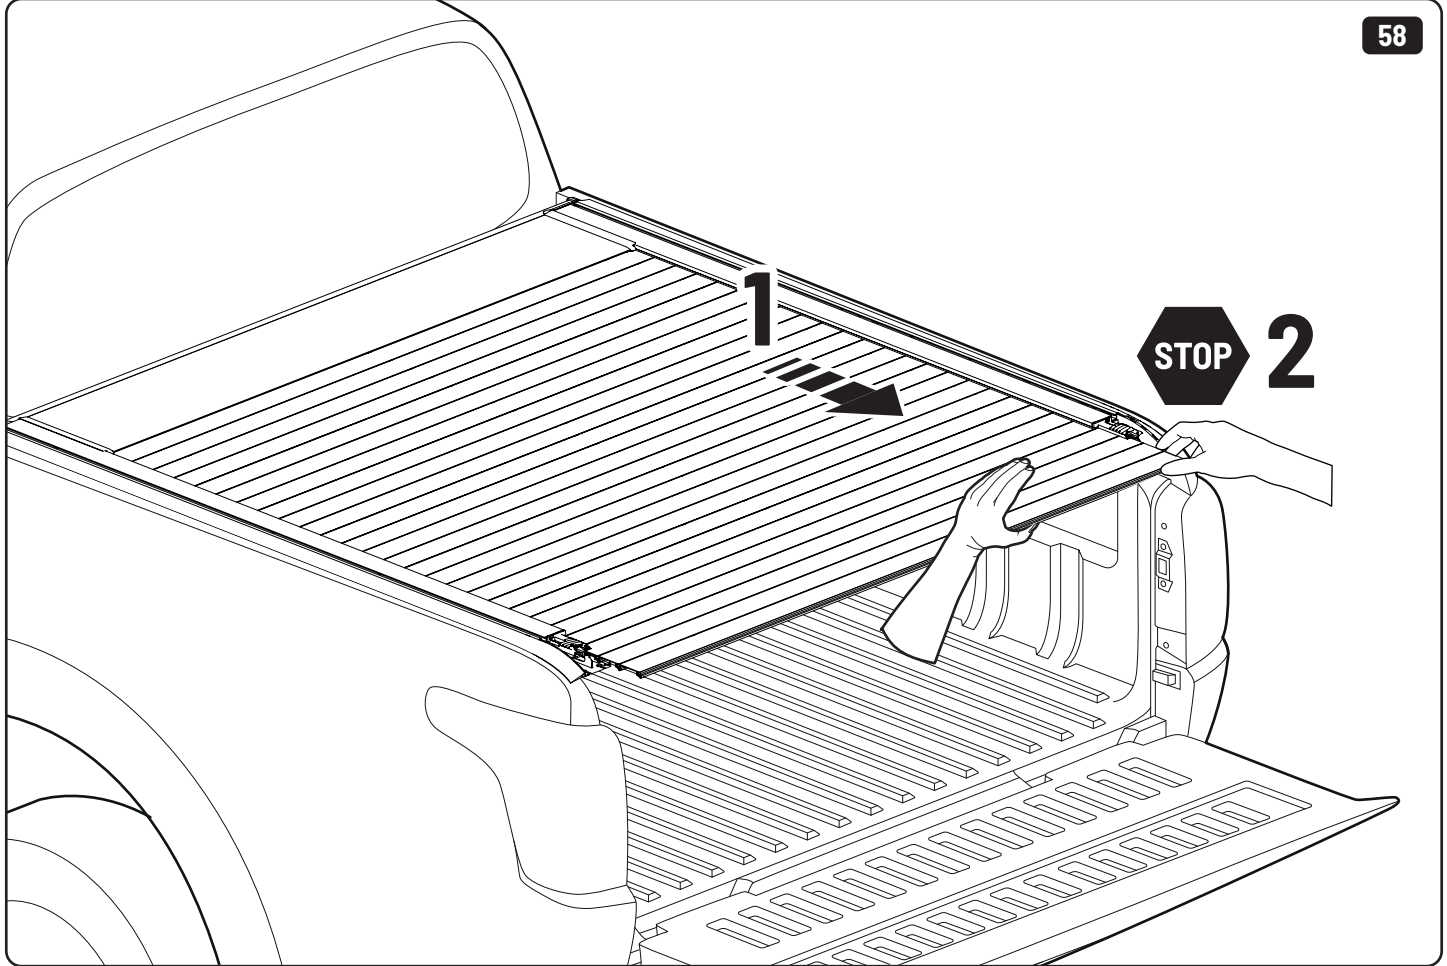

Steps	Page	Done by
Mounting gliding rail in canister	12	
Holes for drain	16	
Width + Cross measurement	29+30	
Tightening the bracket	29+30	
Mounting drain	40	

Customer Service +45 4810 2950 (08:00 - 16:00 CET)
Support info@mountaintop.dk
Website www.mountaintop.dk
Address Pedersholmparken 10, 3600 Frederikssund, Denmark