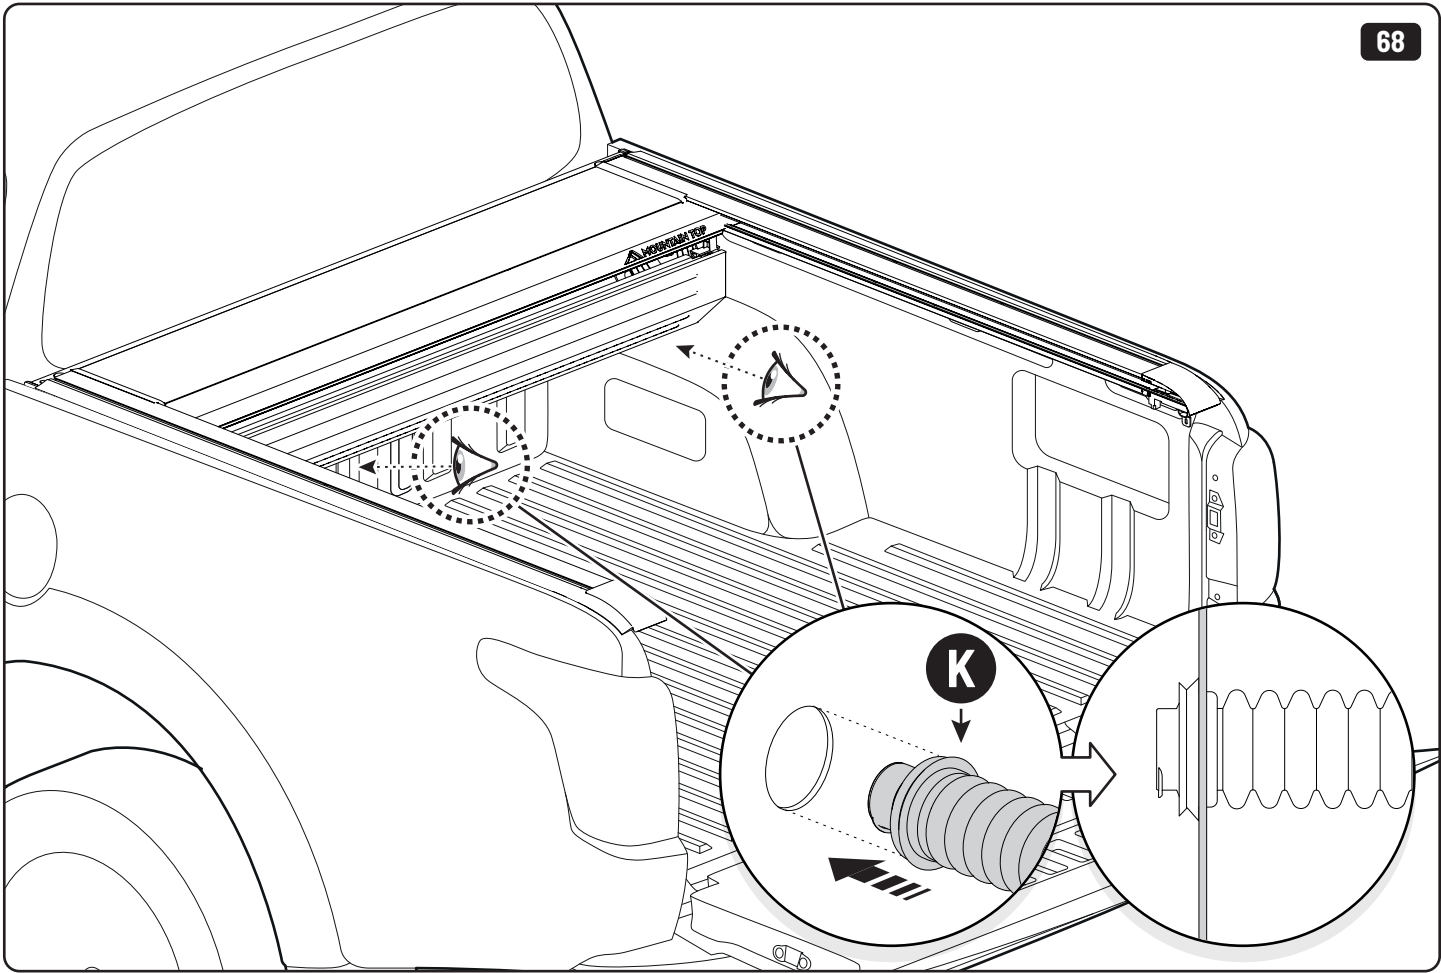

Steps	Page	Done by
Mounting gliding rail in canister	12	
Holes for drain	16	
Width + Cross measurement	29+30	
Tightening the bracket	29+30	
Mounting drain	40	

Customer Service +45 4810 2950 (08:00 - 16:00 CET)
Support info@mountaintop.dk
Website www.mountaintop.dk
Address Pedersholmparken 10, 3600 Frederikssund, Denmark