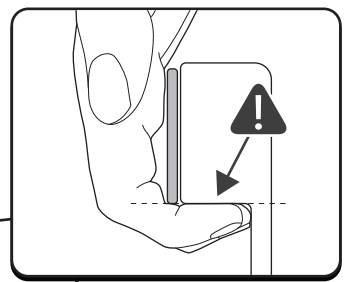

T20 4Nm

Ø 3,5mm