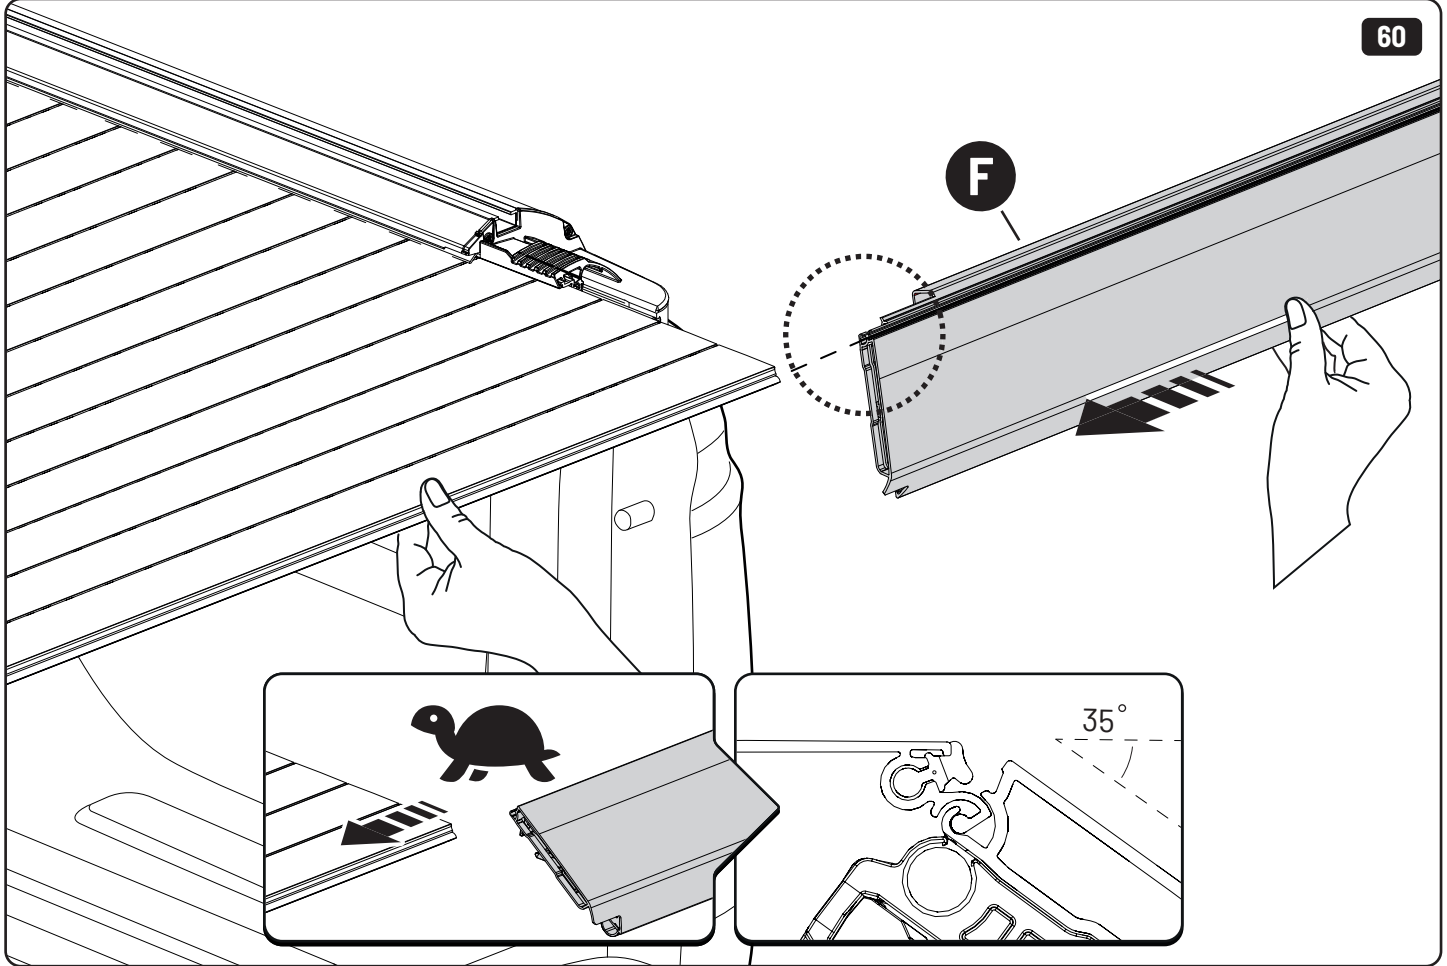

Steps	Page	Done by
Mounting gliding rail in canister	12	
Holes for drain	16	
Width + Cross measurement	29+30	
Tightening the bracket	29+30	
Mounting drain	40	

Customer Service +45 4810 2950 (08:00 - 16:00 CET)
Support info@mountaintop.dk
Website www.mountaintop.dk
Address Pedersholmparken 10, 3600 Frederikssund, Denmark