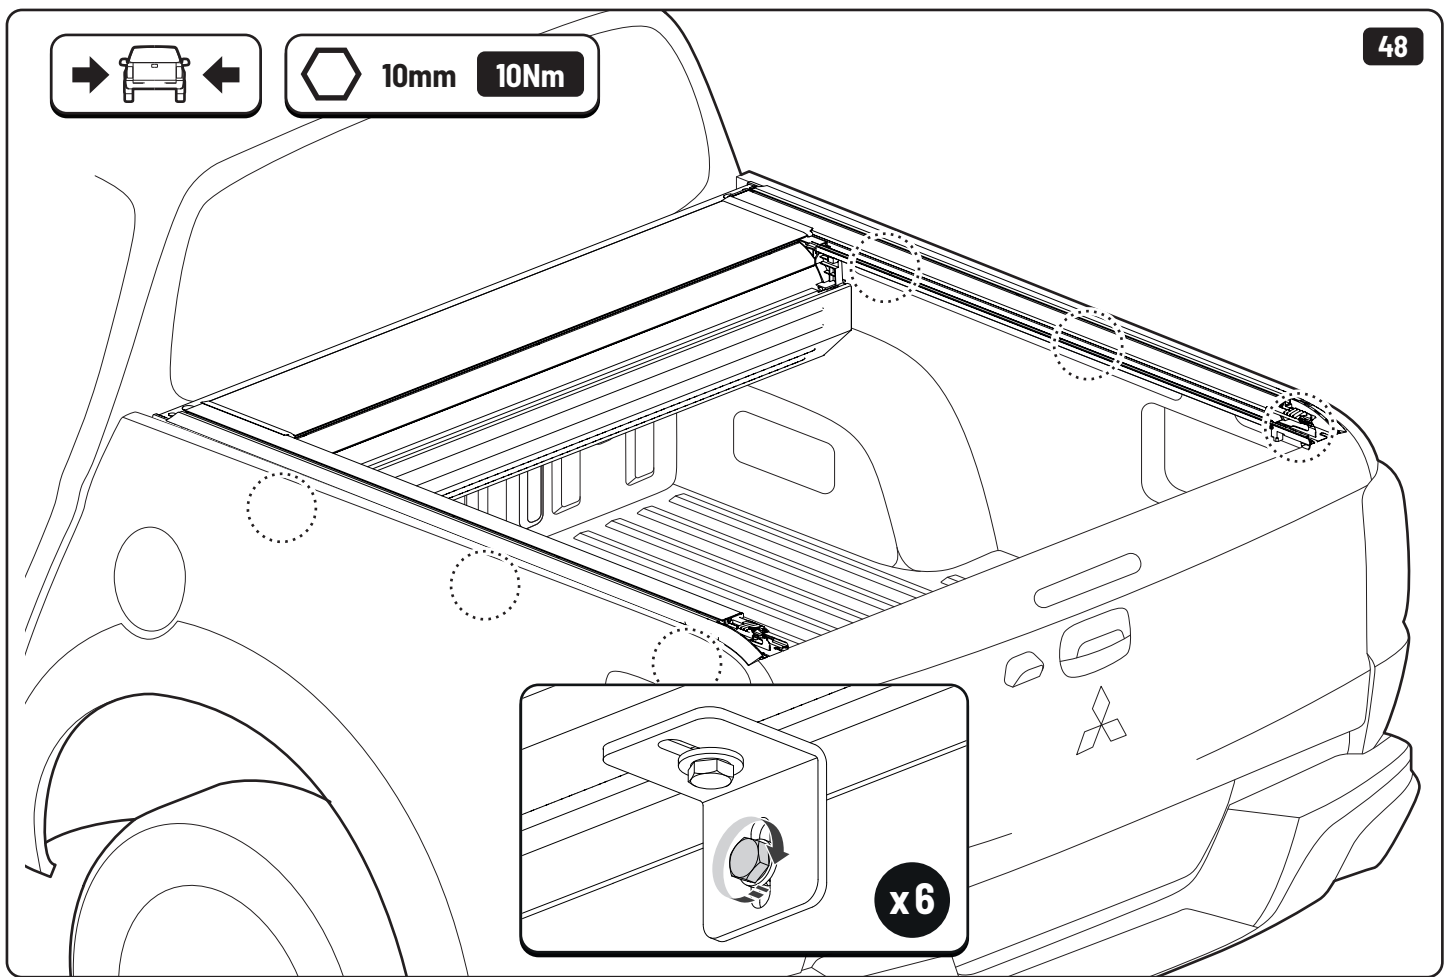

Steps	Page	Done by
Mounting gliding rail in canister	12	
Holes for drain	16	
Width + Cross measurement	29+30	
Tightening the bracket	29+30	
Mounting drain	40	

Customer Service +45 4810 2950 (08:00 - 16:00 CET)
Support info@mountaintop.dk
Website www.mountaintop.dk
Address Pedersholmparken 10, 3600 Frederikssund, Denmark