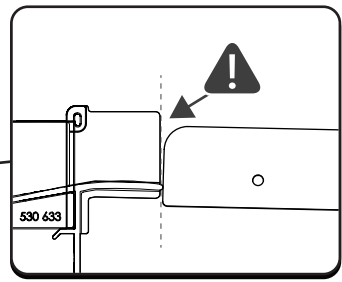

 T20 **4Nm**

T20 4Nm

Ø 3,5mm

1

2

3

x2

10mm 10Nm

Steps	Page	Done by
Mounting gliding rail in canister	12	
Holes for drain	16	
Width + Cross measurement	29+30	
Tightening the bracket	29+30	
Mounting drain	40	

Customer Service +45 4810 2950 (08:00 - 16:00 CET)
Support info@mountaintop.dk
Website www.mountaintop.dk
Address Pedersholmparken 10, 3600 Frederikssund, Denmark