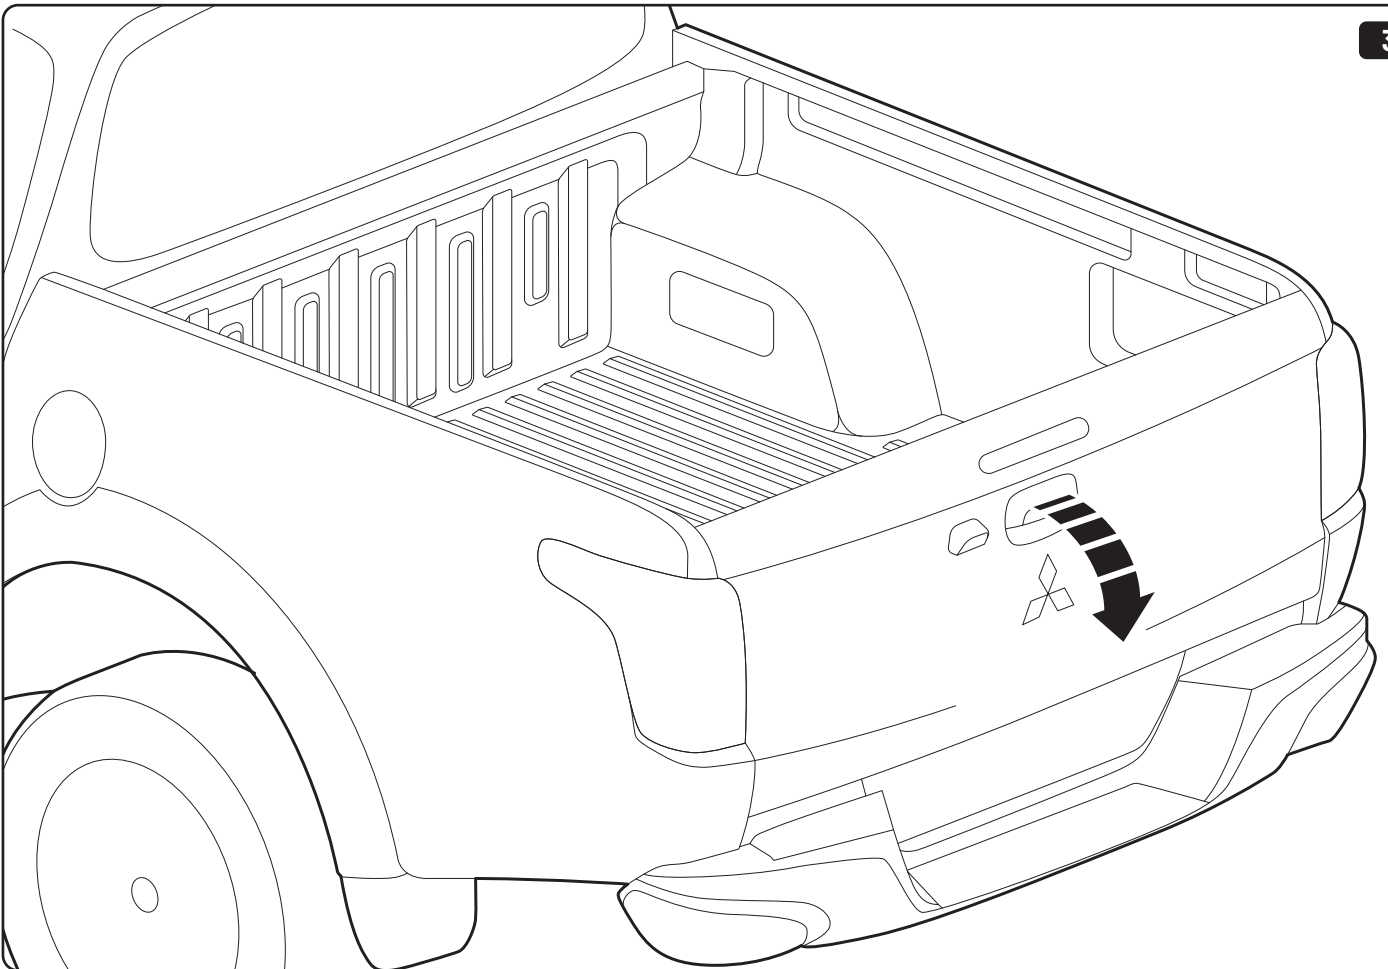

Ø3.5MM
Ø2.4MM

1 - 25 Nm

10mm
T20
T30

Rust protection
Rostschutzmittel
Anti-rouille
Anti roest

Applying rust protection

Ø32 + Ø18 MM

2

3