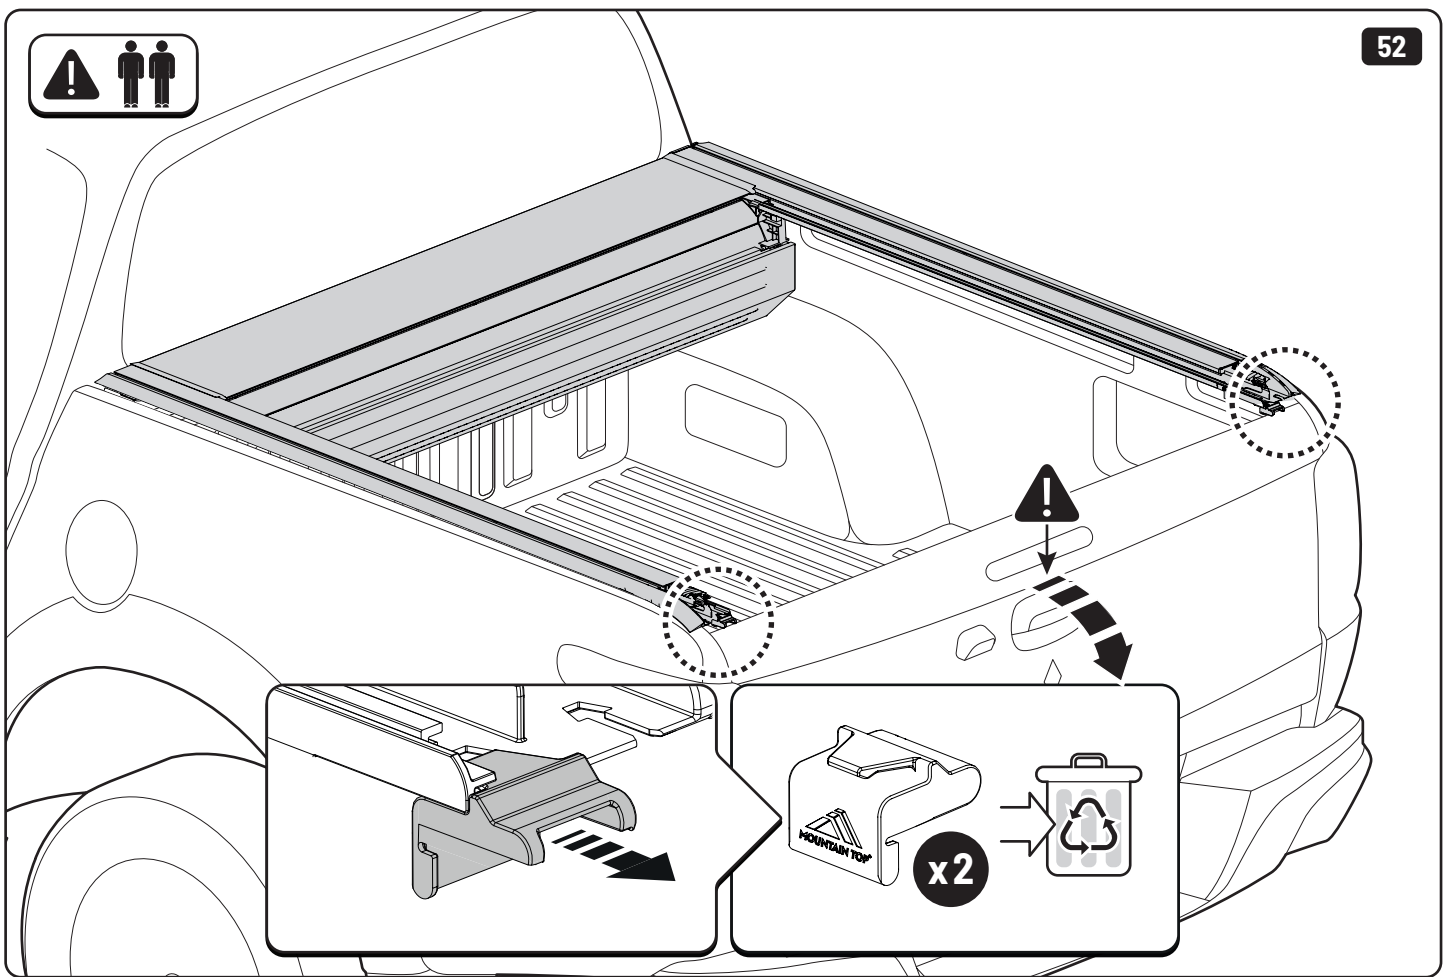

Steps	Page	Done by
Mounting gliding rail in canister	12	
Holes for drain	16	
Width + Cross measurement	29+30	
Tightening the bracket	29+30	
Mounting drain	40	

Customer Service +45 4810 2950 (08:00 - 16:00 CET)
Support info@mountaintop.dk
Website www.mountaintop.dk
Address Pedersholmparken 10, 3600 Frederikssund, Denmark