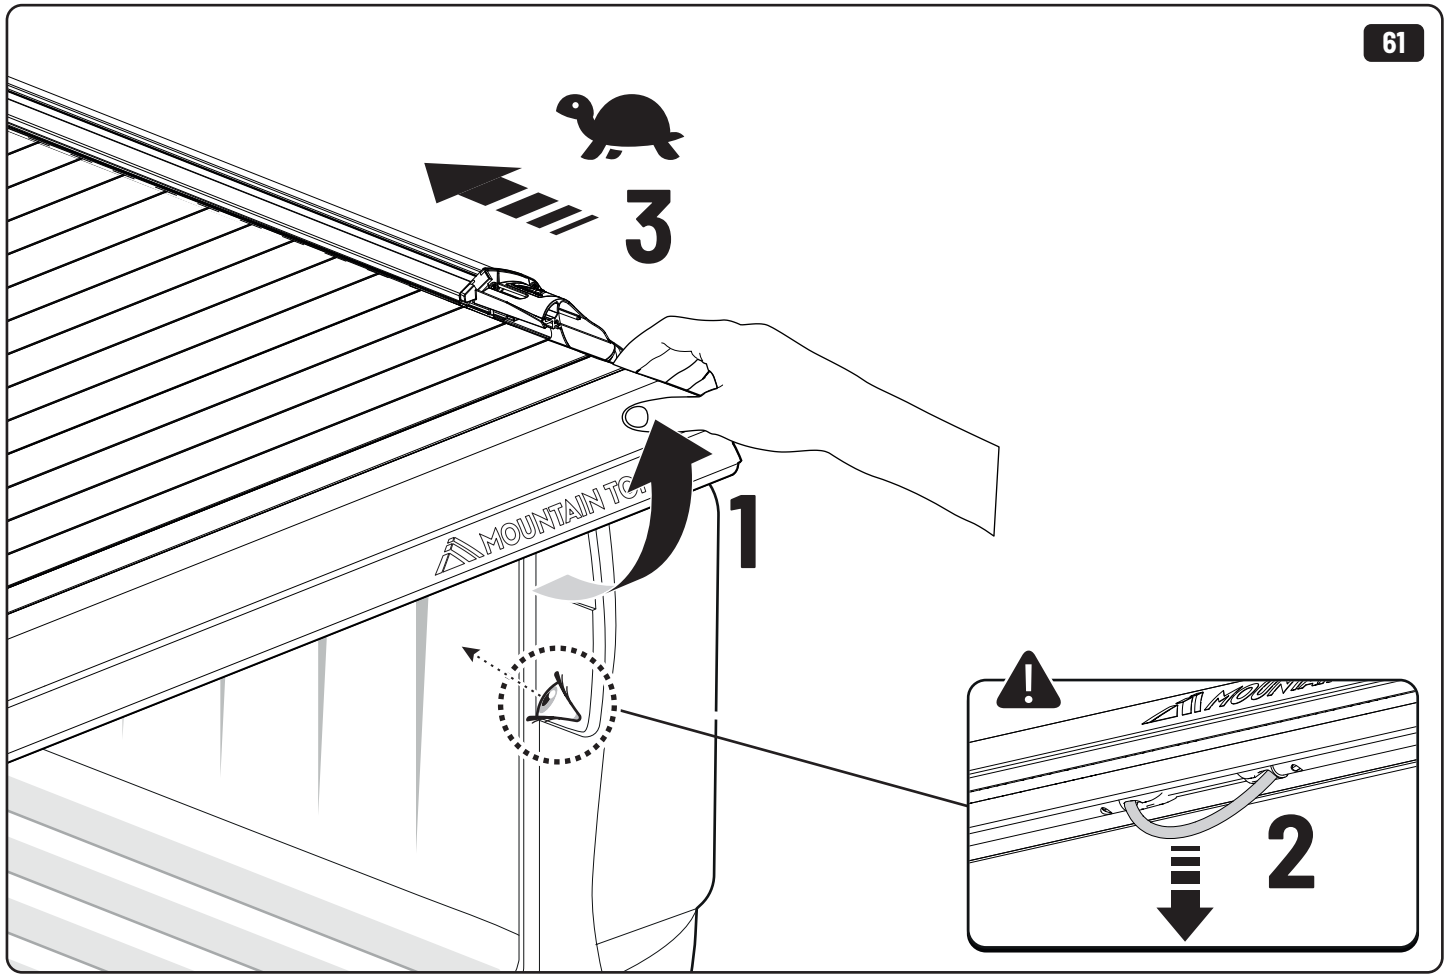

Steps	Page	Done by
Mounting gliding rail in canister	12	
Holes for drain	16	
Width + Cross measurement	29+30	
Tightening the bracket	29+30	
Mounting drain	40	

Customer Service +45 4810 2950 (08:00 - 16:00 CET)
Support info@mountaintop.dk
Website www.mountaintop.dk
Address Pedersholmparken 10, 3600 Frederikssund, Denmark