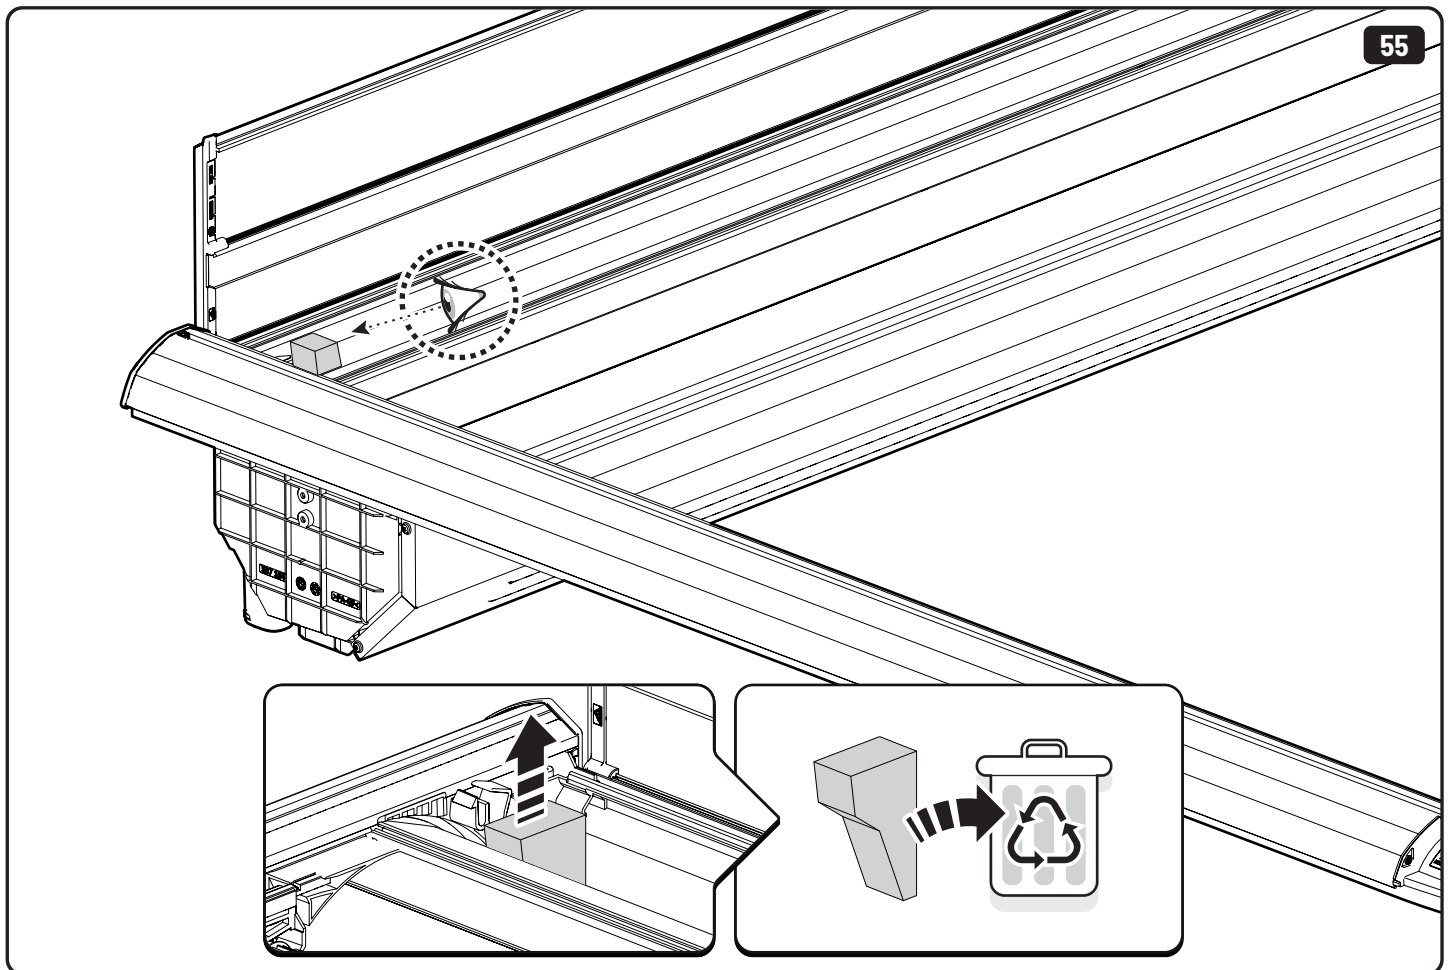

Steps	Page	Done by
Mounting gliding rail in canister	12	
Holes for drain	16	
Width + Cross measurement	29+30	
Tightening the bracket	29+30	
Mounting drain	40	

Customer Service +45 4810 2950 (08:00 - 16:00 CET)
Support info@mountaintop.dk
Website www.mountaintop.dk
Address Pedersholmparken 10, 3600 Frederikssund, Denmark