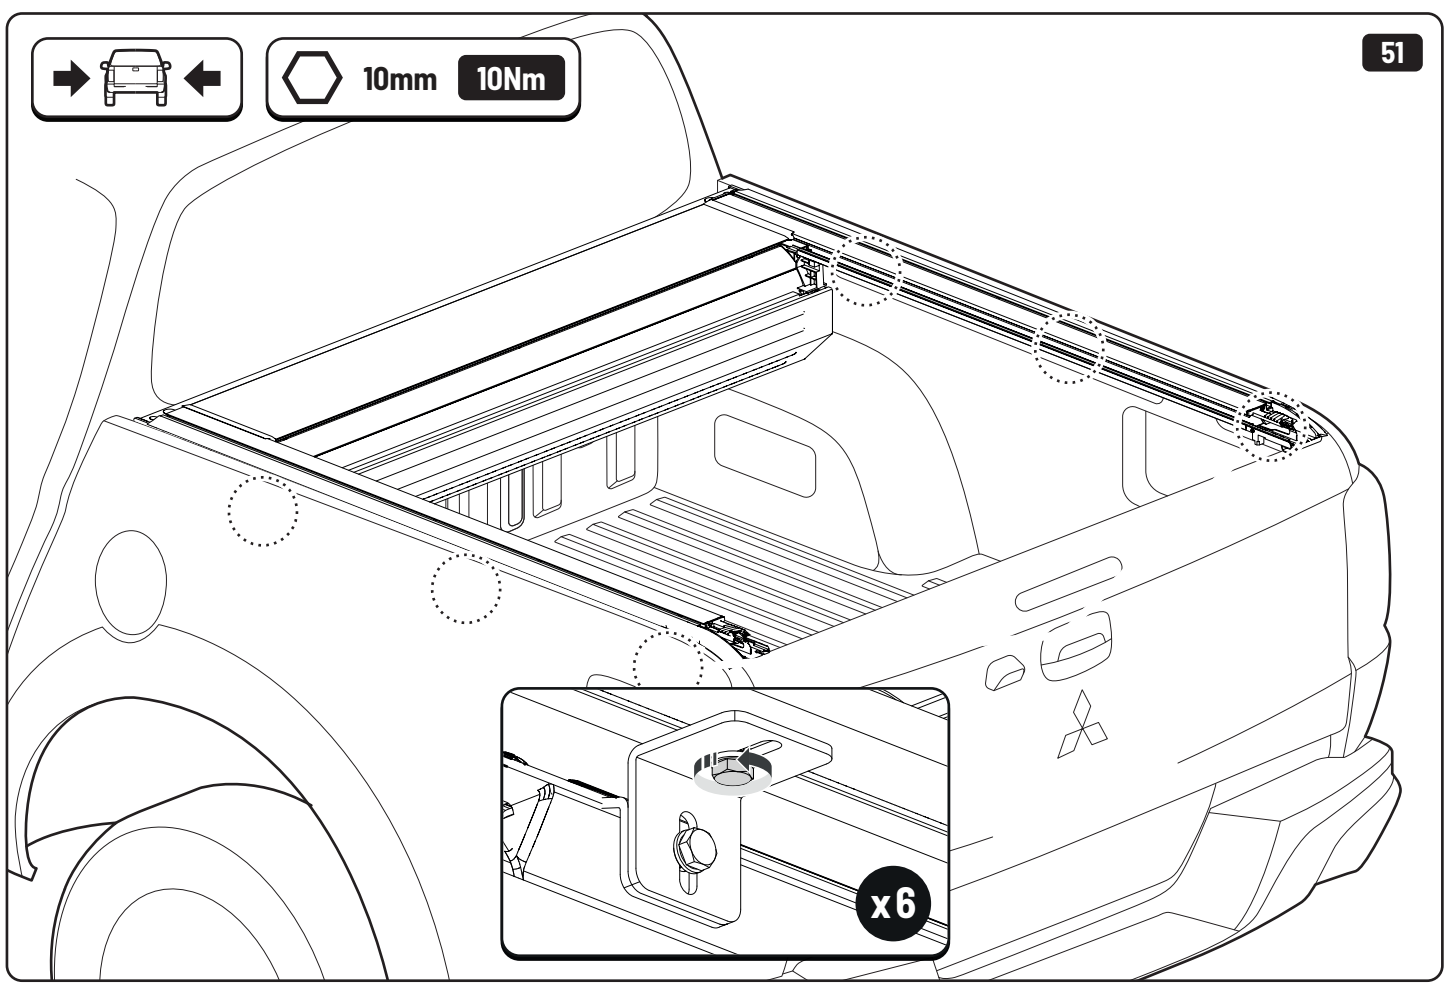

Steps	Page	Done by
Mounting gliding rail in canister	12	
Holes for drain	16	
Width + Cross measurement	29+30	
Tightening the bracket	29+30	
Mounting drain	40	

Customer Service +45 4810 2950 (08:00 - 16:00 CET)
Support info@mountaintop.dk
Website www.mountaintop.dk
Address Pedersholmparken 10, 3600 Frederikssund, Denmark