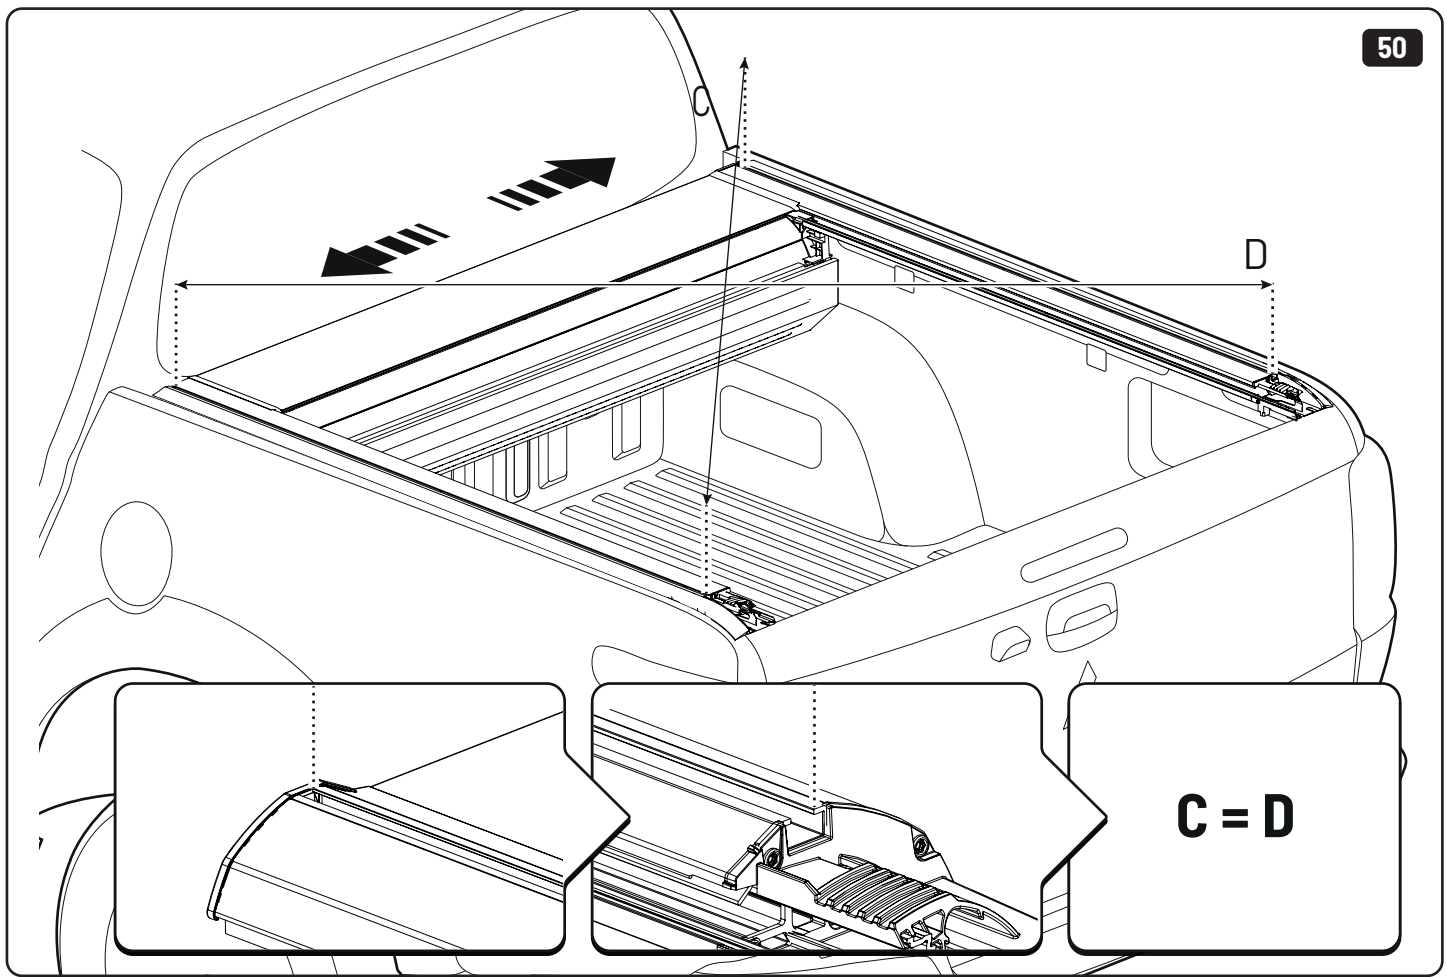

Steps	Page	Done by
Mounting gliding rail in canister	12	
Holes for drain	16	
Width + Cross measurement	29+30	
Tightening the bracket	29+30	
Mounting drain	40	

Customer Service +45 4810 2950 (08:00 - 16:00 CET)
Support info@mountaintop.dk
Website www.mountaintop.dk
Address Pedersholmparken 10, 3600 Frederikssund, Denmark