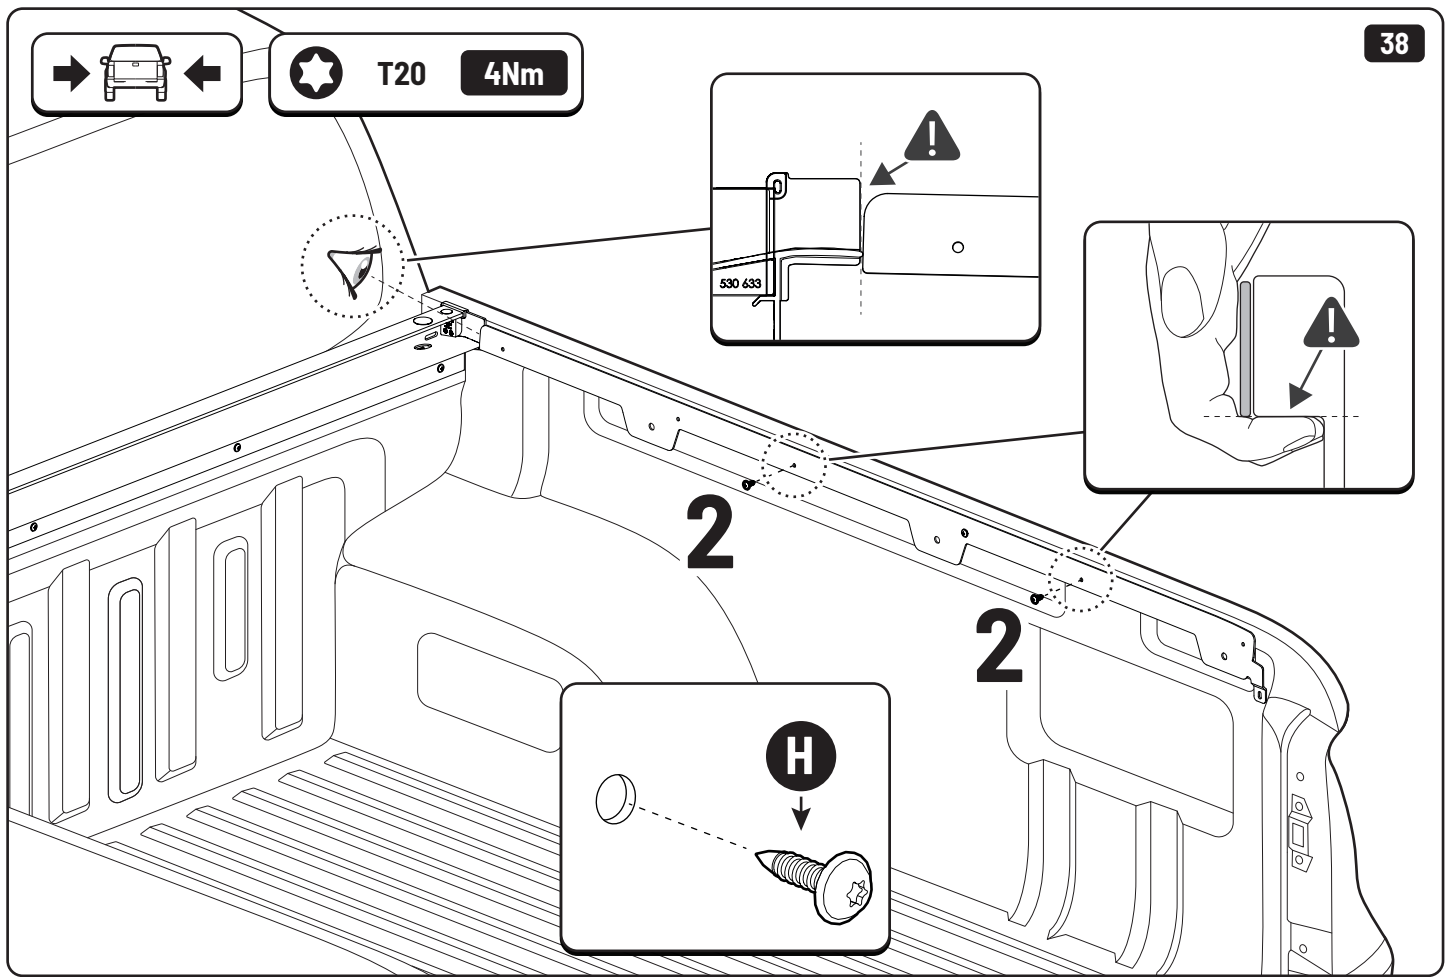

T20 4Nm

Ø 3,5mm