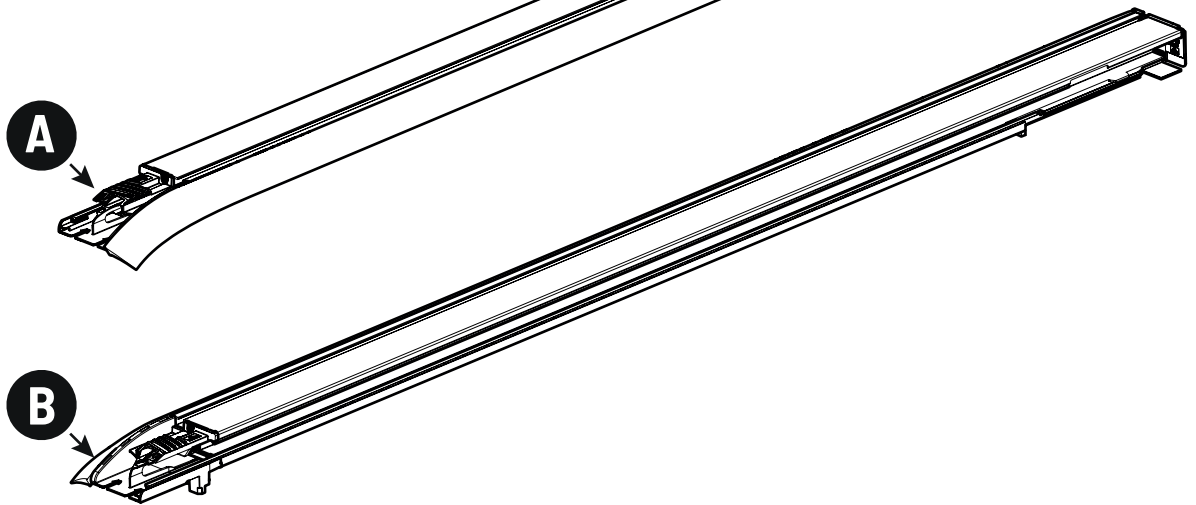

Ø3.5MM
Ø2.4MM

1 - 25 Nm

10mm
T20
T30

Rust protection
Rostschutzmittel
Anti-rouille
Anti roest

Applying rust protection

Ø32 + Ø18 MM

2

3