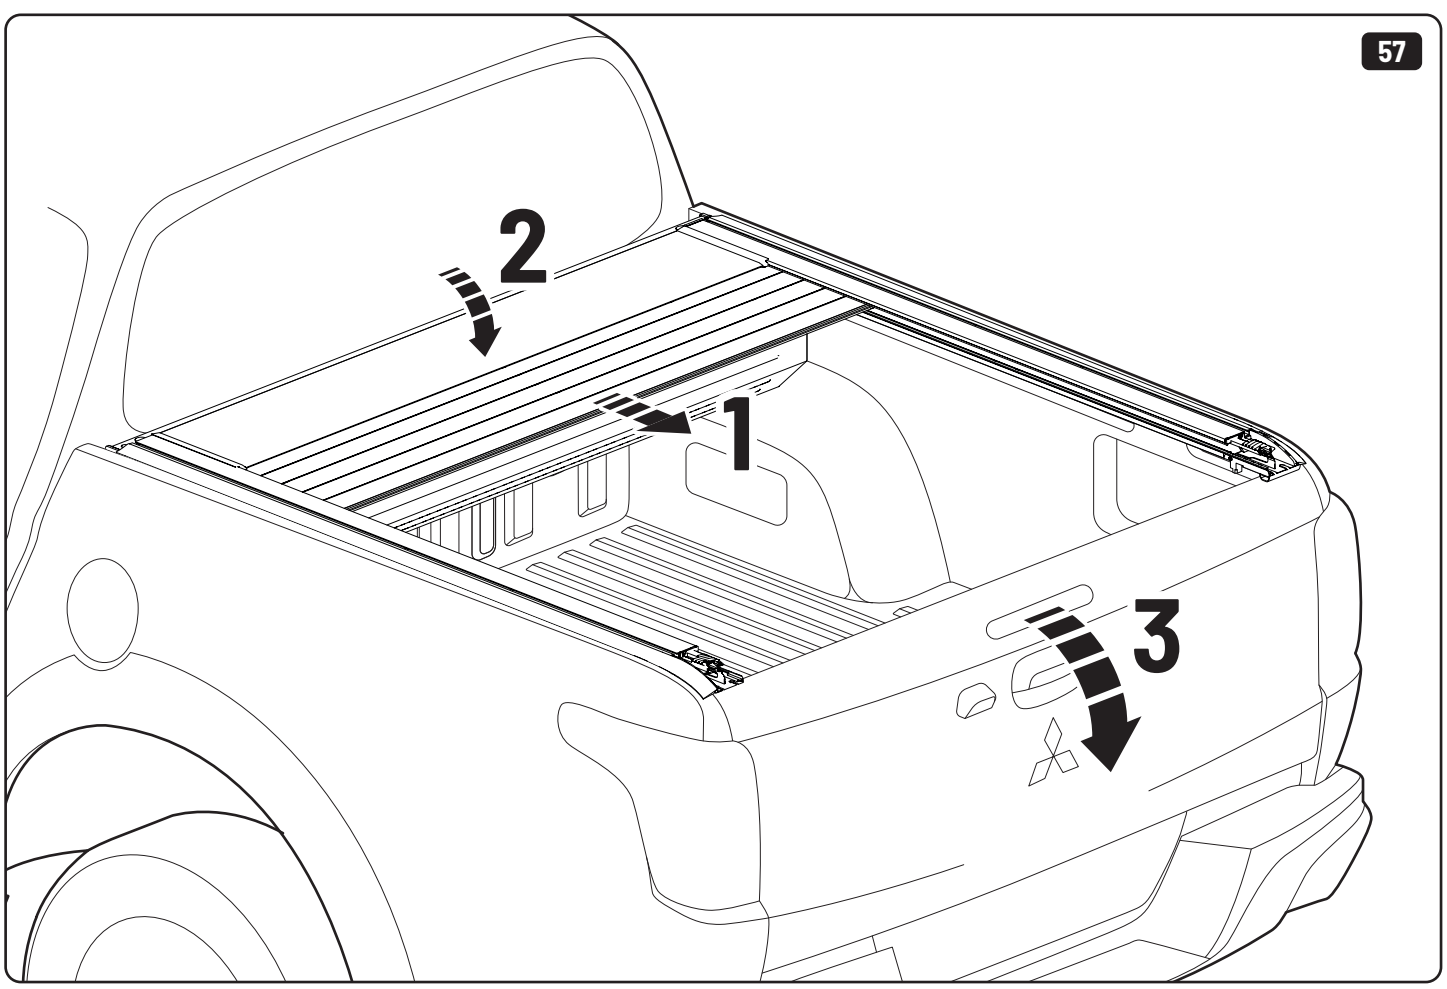

Steps	Page	Done by
Mounting gliding rail in canister	12	
Holes for drain	16	
Width + Cross measurement	29+30	
Tightening the bracket	29+30	
Mounting drain	40	

Customer Service +45 4810 2950 (08:00 - 16:00 CET)
Support info@mountaintop.dk
Website www.mountaintop.dk
Address Pedersholmparken 10, 3600 Frederikssund, Denmark