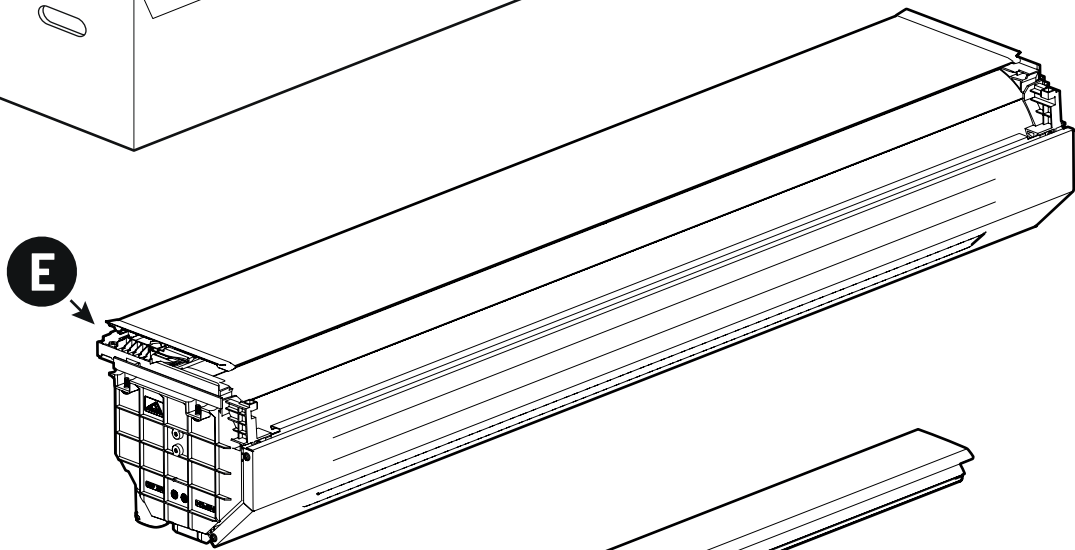

Ø3.5MM
Ø2.4MM

1 - 25 Nm

10mm
T20
T30

Rust protection
Rostschutzmittel
Anti-rouille
Anti roest

Applying rust protection

Ø32 + Ø18 MM

2

3