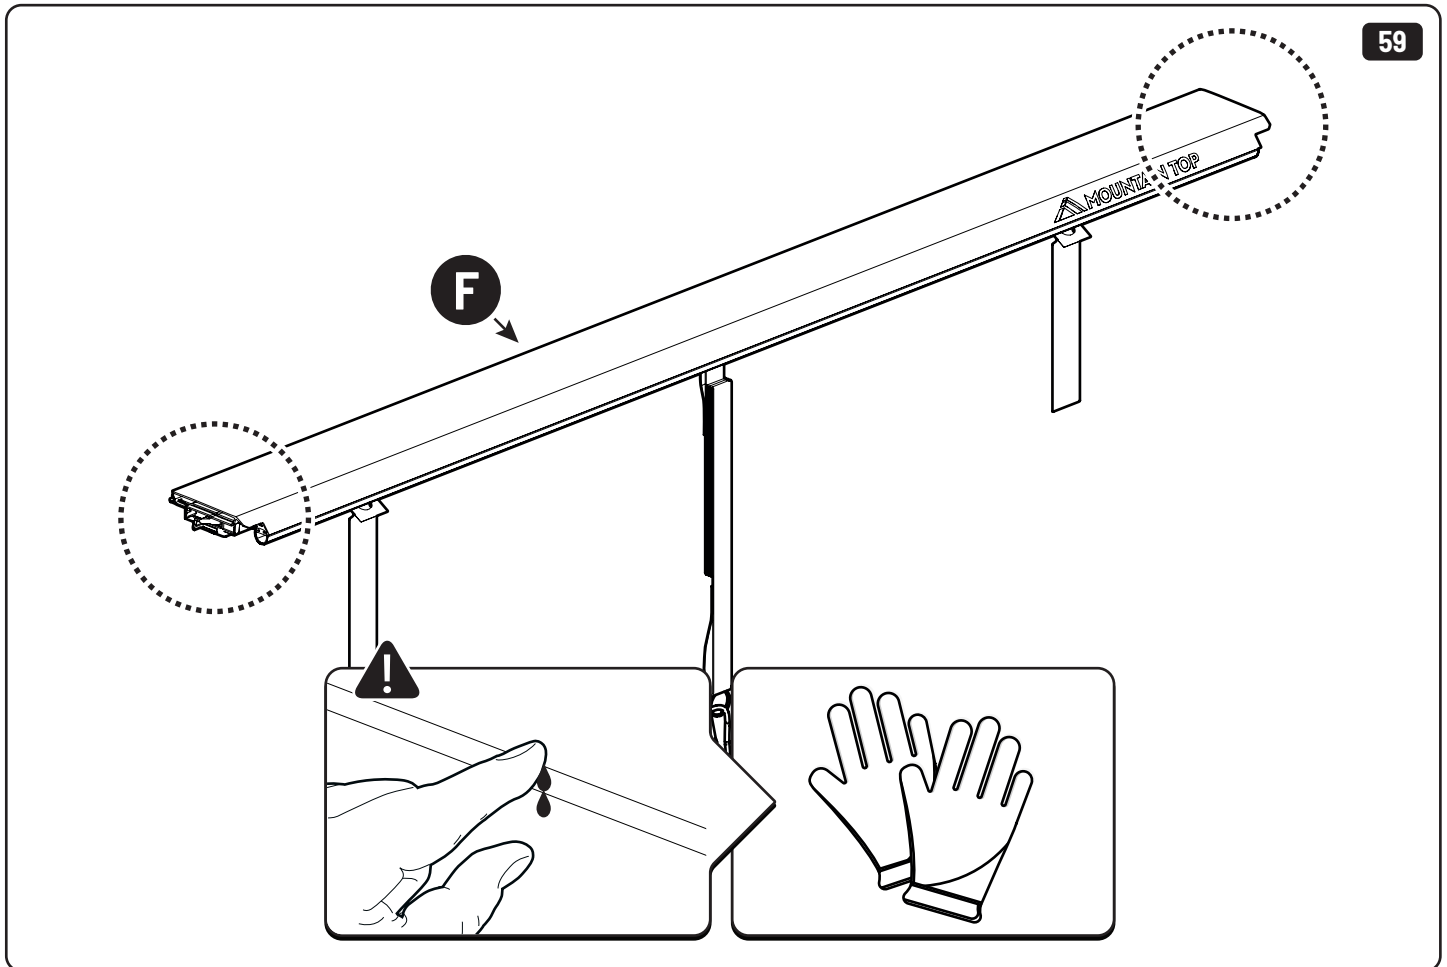

Steps	Page	Done by
Mounting gliding rail in canister	12	
Holes for drain	16	
Width + Cross measurement	29+30	
Tightening the bracket	29+30	
Mounting drain	40	

Customer Service +45 4810 2950 (08:00 - 16:00 CET)
Support info@mountaintop.dk
Website www.mountaintop.dk
Address Pedersholmparken 10, 3600 Frederikssund, Denmark