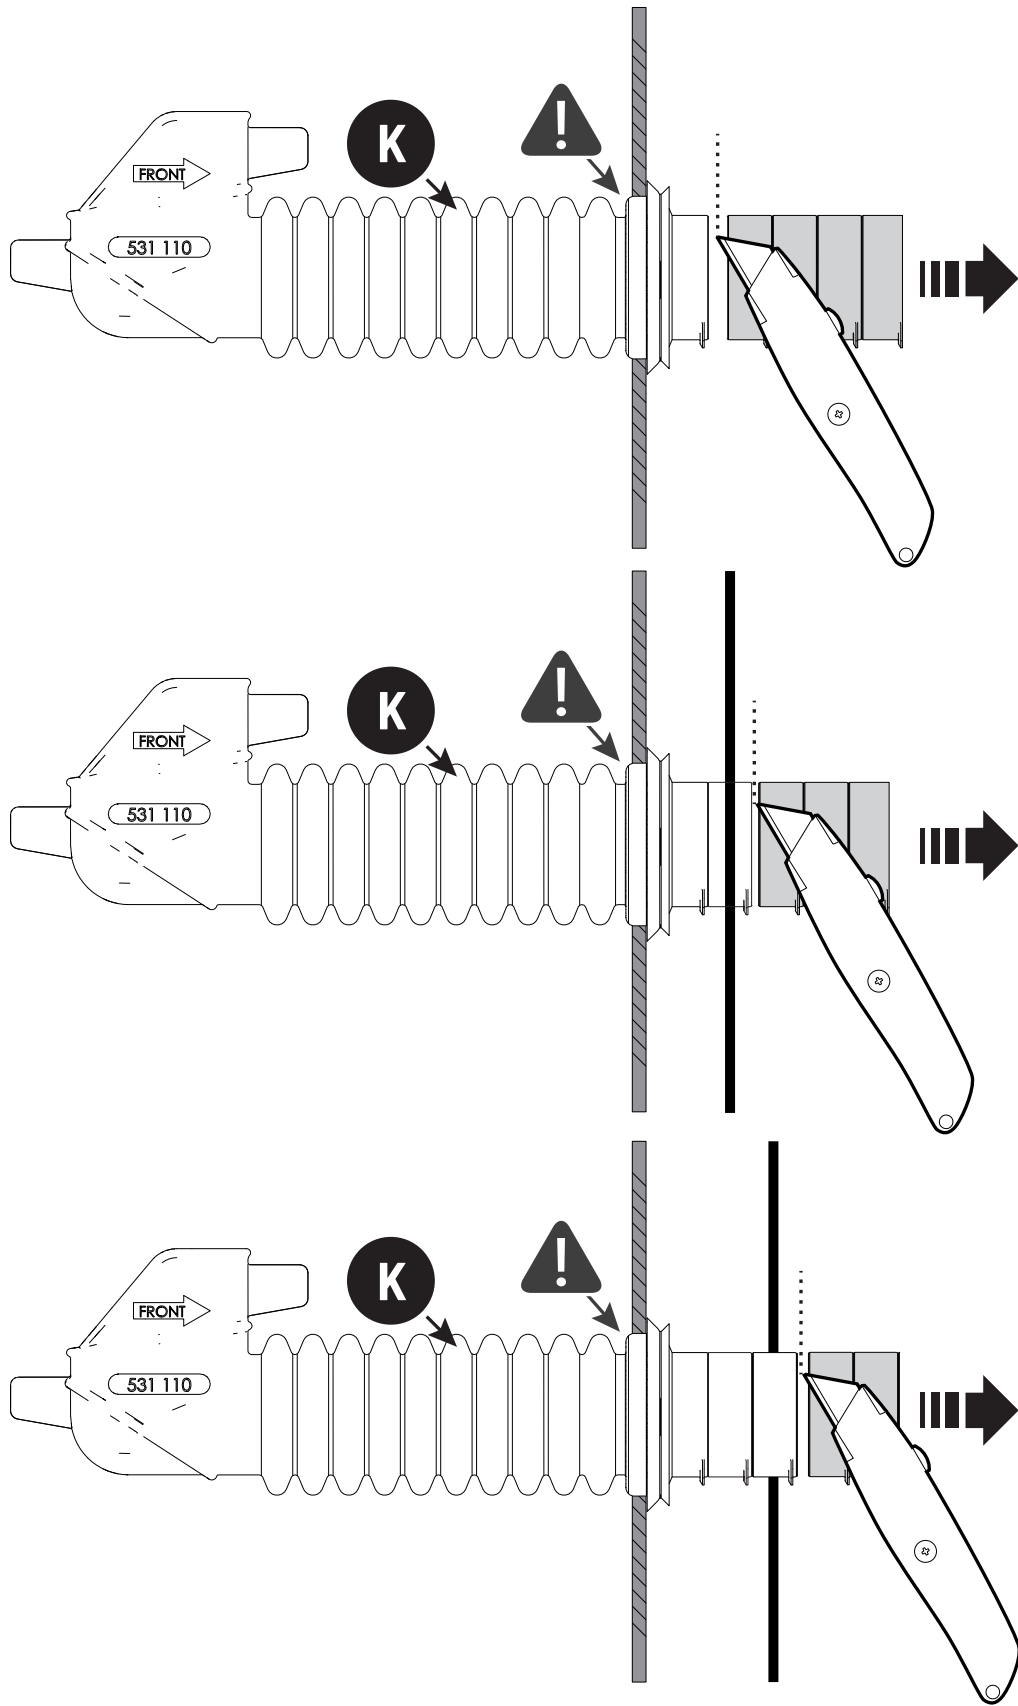

Ø3.5MM
Ø2.4MM

1 - 25 Nm

10mm
T20
T30

Rust protection
Rostschutzmittel
Anti-rouille
Anti roest

Applying rust protection

Ø32 + Ø18 MM

2

3

 T20 **4Nm**

T20 4Nm

Ø 3,5mm

1

2

3

x2

10mm 10Nm

Steps	Page	Done by
Mounting gliding rail in canister	12	
Holes for drain	16	
Width + Cross measurement	29+30	
Tightening the bracket	29+30	
Mounting drain	40	

Customer Service +45 4810 2950 (08:00 - 16:00 CET)
Support info@mountaintop.dk
Website www.mountaintop.dk
Address Pedersholmparken 10, 3600 Frederikssund, Denmark