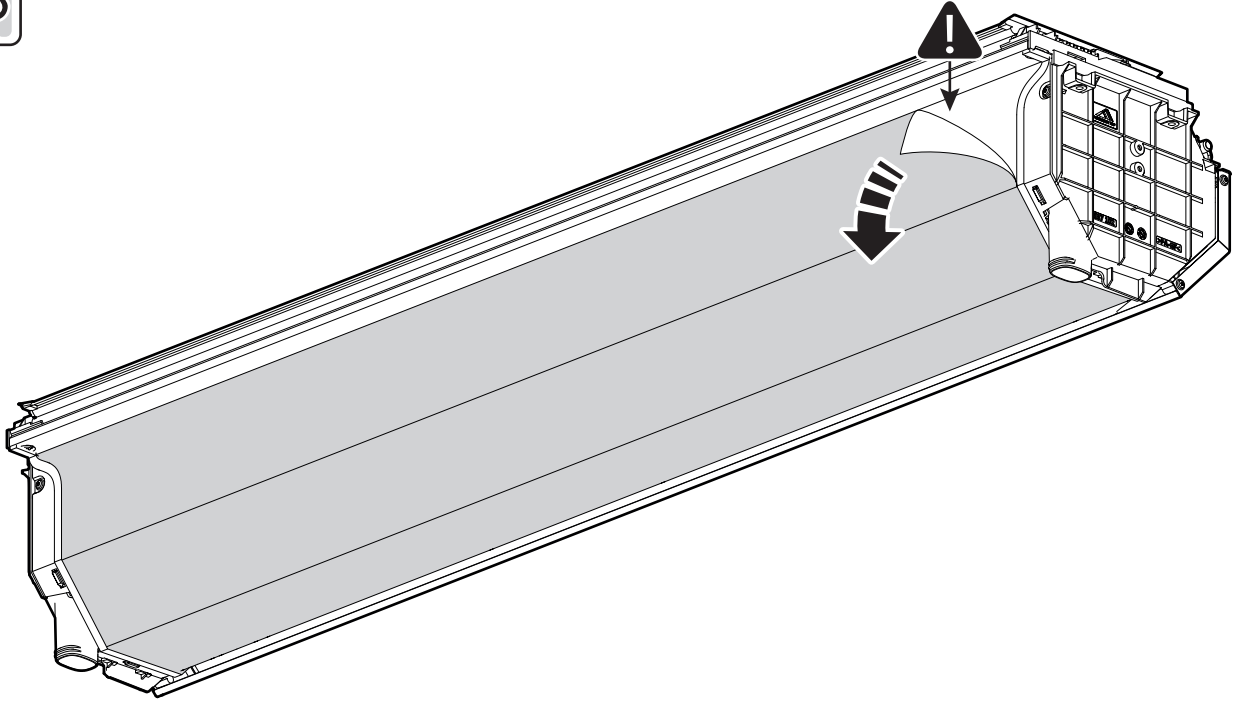

Ø3.5MM
Ø2.4MM

1 - 25 Nm

10mm
T20
T30

Rust protection
Rostschutzmittel
Anti-rouille
Anti roest

Applying rust protection

Ø32 + Ø18 MM

2

3