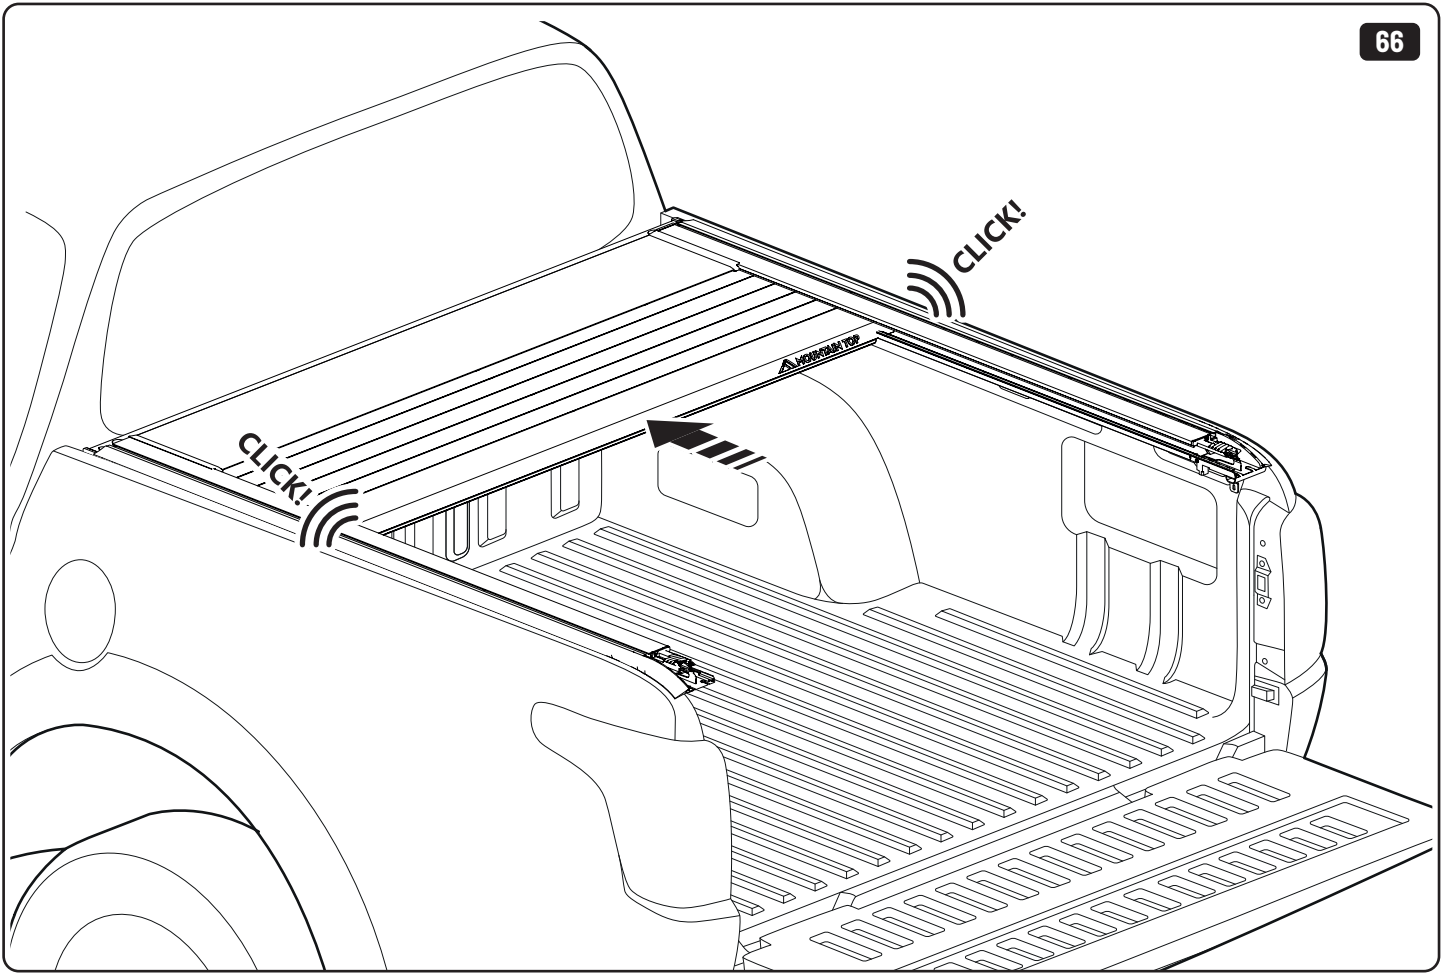

Steps	Page	Done by
Mounting gliding rail in canister	12	
Holes for drain	16	
Width + Cross measurement	29+30	
Tightening the bracket	29+30	
Mounting drain	40	

Customer Service +45 4810 2950 (08:00 - 16:00 CET)
Support info@mountaintop.dk
Website www.mountaintop.dk
Address Pedersholmparken 10, 3600 Frederikssund, Denmark